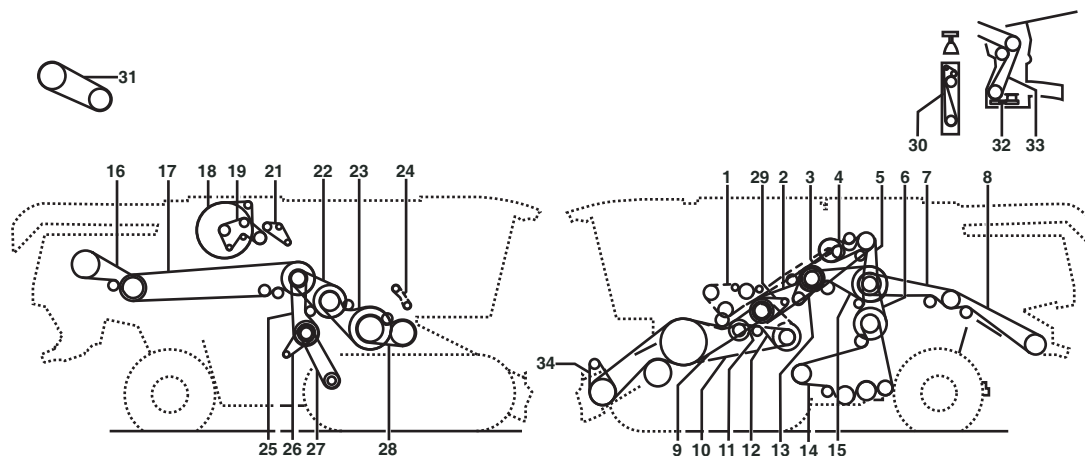

Belt No.		No. of Belts	OEM Part No.	PIX Part No.
2	Cutterbar Drive, 1ste Stage	1	667255.0	A-667255.0
3	Threshing Mechanism Drive	1	667881.0	A-667881.0
4	Grain Tank Unloading	1	667250.0	A-667250.0
5	Chopper Drive, 1ste Stage	1	644966.0	A-644966.0
6	Sieve Pan, 2nd Stage	1	667252.0	A-667252.0
7	Chopper Drive, 2nd Stage	1	644889.0	A-644889.0
8	Chopper Drive, 3rd Stage Only For Rice	1	350463.0	A-350463.0
8	Strengthened Drive	1	644890.0	A-644890.0
9	Cutterbar Drive, 2nd Stage Without Vari. Speed Drive	2	667454.0	A-667454.0
10	Cutterbar Drive 3rd Stage With Variable Speed Drive	2	667551.1	A-667551.1
11	Synchronous Drive	1	667249.0	A-667249.0
12	Cutterbar Variator	1	667530.1	A-667530.1
13	At Chaff Spreader	1	758719.0	A-758719.0
13	At Spreader Fan	1	233843.1	A-233843.1
14	Cleaning, 3rd Stage	1	644866.0	A-644866.0
15	Cleaning, 1ste Stage	1	644209.0	A-644209.0
16	Hybrid Drive, 2nd Stage	1	629510.1	A-629510.1
17	Hybrid Drive, 1ste Stage	1	749886.1	A-749886.1
18	Radiator Screen 2nd Stage	1	545689.0	A-545689.0
19	Fan Drive / C12	1	761979.1	A-761979.1
22	Drum Variator	1	667248.0	A-667248.0
23	Drum Drive	1	176442.1	A-176442.1
25	Fan Drive	1	742026.0	A-742026.0
26	Suction Fan	1	644781.0	A-644781.0
27	Fan Variator	1	667457.0	A-667457.0
28	Pre - Drum Drive	1	667251.1	A-667251.1
29	Hydraulic Reel Drive	1	829094.0	A-829094.0
30	Straw Spreader	1	539443.0	A-539443.0
31	Hybrid Variable Speed Drive	1	667248.0	A-667248.0
32	Spreader Fan, 2nd Stage	1	667891.1	A-667891.1
33	Spreader Fan, 1ste Stage	1	644942.0	A-644942.0
34	Suction Blower E - Channel	1	765985.0	A-765985.0