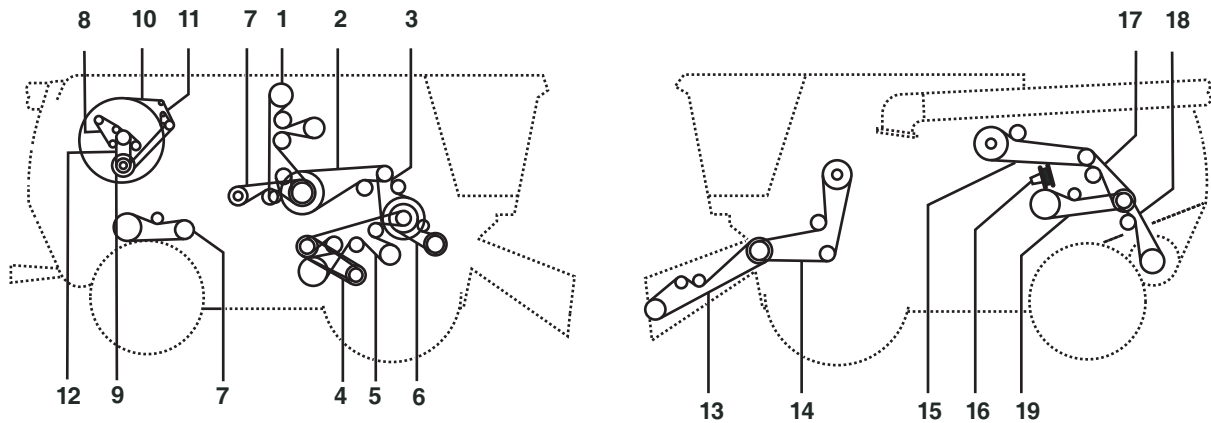

Belt No.		No. of Belts	OEM Part No.	PIX Part No.
1	Clean Grain Elevator	1	H223230	A-H223230
2	Powershaft To Elevator Jackshaft	1	H154723	A-H154723
3	Powershaft To Feed Accelerator Jackshaft	2	AH150678	A-AH150678
4	Cleaning Fan(standard Speed)	1	HXE15594	A-HXE15594
5	Shoe, Conveyor Auger, Fan Shaft	1	H175587	A-H175587
6	Feed Accelerator - Slow Speed - High Capacity - 320/790 Rpm	1	H221732	A-H221732
6	Feed Accelerator - Standard Speed - High Capacity - 440/800 Rpm	1	H236472	A-H236472
7	Retresher Tailings	1	H240895	A-H240895
8	Engine Alternator Drive - 13,5l	1	H238831	A-H238831
8	Engine Alternator Drive - 13,5l	1	R503505	A-R503505
9	Engine Fan Drive 13,5l	1	HXE32548	A-HXE32548
10	Rotary Screen Drive (engine Side)	1	H238867	A-H238867
11	Rotary Screen Drive (screen Side)	1	H221273	A-H221273
12	Engine Fan And Alternator Drive	1	R503312	A-R503312
13	Fixed Feeder House (5 Speed)	1	H229019	A-H229019
13	Fixed Feeder House (heavy Duty & High Torque)	1	H174885	A-H174885
14	E-clutch To Feeder House (heavy Duty)	1	H156541	A-H156541
14	Fixed Feeder House - Variable	1	H220911	A-H220911
15	Unloading Drive	2	AH233198	A-AH233198
16	Rotor Drive (heavy Duty - Large Sheave)	1	H208431	A-H208431
17	Pto To Straw Chopper Jackshaft - 13,5l Xfc	1	H240888	A-H240888
17	Pto To Straw Chopper Jackshaft	1	H241230	A-H241230
18	Straw Chopper Jackshaft To Straw Chopper - Fc	1	H241212	A-H241212
18	Straw Chopper Jackshaft To Straw Chopper - Xfc	1	H240974	A-H240974
18	Straw Chopper Jackshaft To Straw Chopper - Xfc	1	H240972	A-H240972
19	Discharge Beater	2	AH236689	A-AH236689