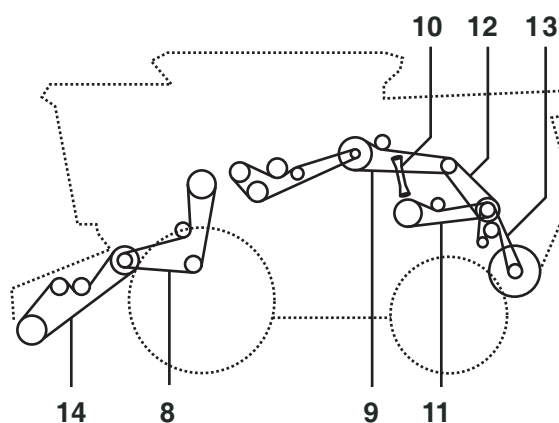

JOHN DEERE 9650 STS -9750 STS - SA EDITION

Belt No.		No. of Belts	OEM Part No.	PIX Part No.
1	Clean Grain Elevator	1	H206738	A-H206738
2	Jackshaft - Right Hand (rear)	1	H154723	A-H154723
3	Jackshaft Right Hand (front)	2	AH150678	A-AH150678
4	Feeder Accelerator (standard)	1	H204133	A-H204133
4	Feeder Accelerator (slow Speed Or Rice)	1	H209606	A-H209606
4	Feeder Accelerator (slow Speed Or Rice)	1	H221731	A-H221731
5	-	-	H175587	A-H175587
6	Shoe Fanand Conveyor Augers	1	H165072	A-H165072
6	Shoe Fanand Conveyor Augers	1	H206048	A-H206048
7	Tailings Auger Andelevator (edible Bean)	1	H154731	A-H154731
7	Tailings Auger Andelevator	1	H175587	A-H175587
8	Header & Reelpump (hi-capacity)	1	H156541	A-H156541
9	Unloading Auger Drive	2	AH160080	A-AH160080
10	Sts Variable Drive (prior To Ser Nr 000416)	1	H165545	A-H165545
10	Sts Variable Drive (follow Ser Nr 000417)	1	H221498	A-H221498
11	Discharge Beater Drive	1	H219182	A-H219182
12	-	1	H157514	A-H157514
12	Countershaft - Discharge Beater & Chopper	1	H204747	A-H204747
13	Straw Chopper Drive	1	H173024	A-H173024