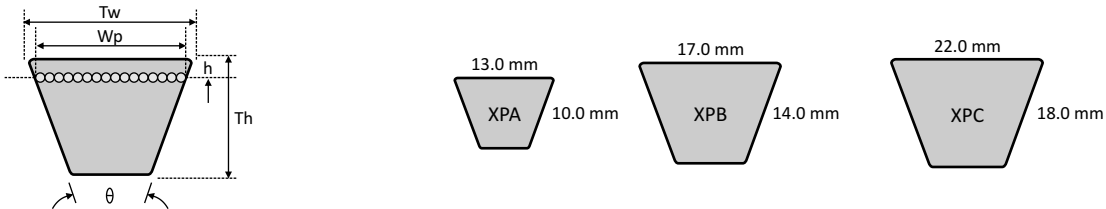

Wedge Section

Section	Dimensions			Recommended Minimum Pulley Diameter (mm)	Manufacturing Range	
	Tw (mm)	Th (mm)	Angle (Degrees)		Min (mm)	Max (mm)
AG-XPA	13.0	10.0	36	71	550	5100
AG-XPB	17.0	14.0	36	112	550	5100
AG-XPC	22.0	18.0	36	180	600	5100