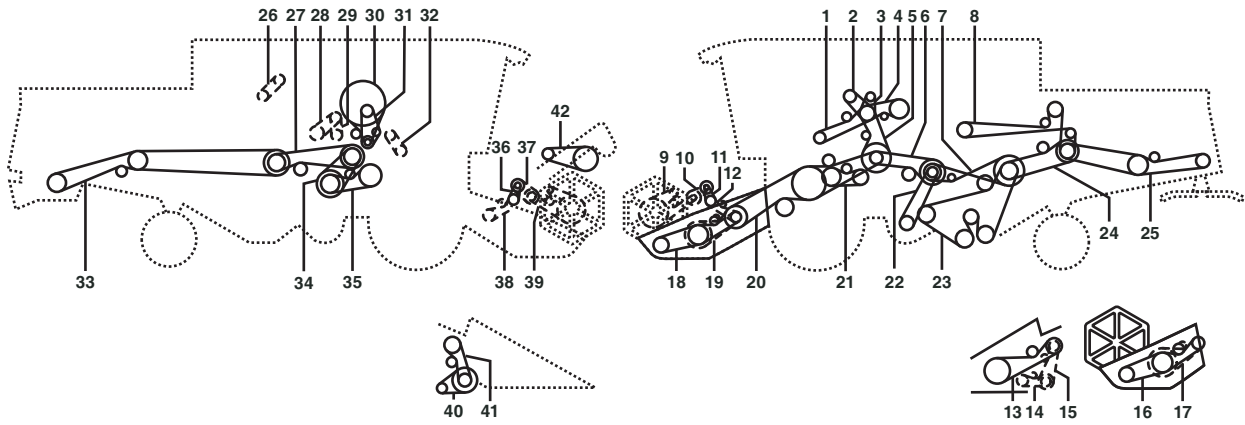

CLAAS MEGA 208 II

Belt No.		No. of Belts	OEM Part No.	PIX Part No.
1	Om 441 A Ground Drive	1	661239.1	A-661239.1
1	Om 366 La Ground Drive	1	661451.0	A-661451.0
2	Om 441 A Hydraulic Pump	1	633030.2	A-633030.2
2	Om 366 La Hydraulic Pump	1	767057.1	A-767057.1
3	Om 441 A Air Conditioning	1	661114.0	A-661114.0
3	Om 366 La Air Conditioning	1	629908.1	A-629908.1
4	Om 441 A Grain Tank	1	661093.0	A-661093.0
4	Om 366 La Grain Tank	1	660409.0	A-660409.0
5	Om 441 A Threshing Mechanism	1	644403.0	A-644403.0
5	Om 366 La Threshing Mechanism	1	644404.1	A-644404.1
6	Gear	1	603337.0	A-603337.0
7	Thank You Gates	1	644141.1	A-644141.1
8	Feed Rake Drive	1	644447.0	A-644447.0
11	At 4.5m - 5.1m	1	670224.1	A-670224.1
13	For Corn Picker	1	692149.0	A-692149.0
13	For Corn Picker	1	692150.0	A-692150.0
13	For Multimaster	1	629142.0	A-629142.0
16	At 6.0 M - 9.0 M	1	671013.1	A-671013.1
18	At 4.5m - 5.1m	1	713506.2	A-713506.2
20	Feeder Channel	2	644368.0	A-644368.0
21	Accelerator	1	661031.1	A-661031.1
22	Fan	1	603380.1	A-603380.1
23	Sieve Box	1	609762.0	A-609762.0
24	Straw Walker	1	506671.2	A-506671.2
25	Straw Spreader	1	623427.1	A-623427.1
27	Straw Chopper From No. 94501059	1	644538.0	A-644538.0
27	To No. 94501058	1	060306.3	A-060306.3
30	Radiator Screen	1	661345.0	A-661345.0
31	Om 441 A Intermediate Drive	1	661245.0	A-661245.0
31	Om 366 La Intermediate Drive	1	661244.0	A-661244.0
33	For Grain Chopper From No. 94501059	1	644539.0	A-644539.0
33	For Grain Chopper To No. 94501058	1	061353.1	A-061353.1
33	For Corn Chopper	1	061214.0	A-061214.0
34	Drum Gear	1	609823.0	A-609823.0
35	Drum Drive	1	661220.1	A-661220.1
36	At 6.0 M - 9.0 M	1	670224.1	A-670224.1
41	For Hph - G Chopper	1	680334.1	A-680334.1
42	For Suction Blower From No. 94501059	1	644537.0	A-644537.0
42	To No. 94501058	1	644448.0	A-644448.0