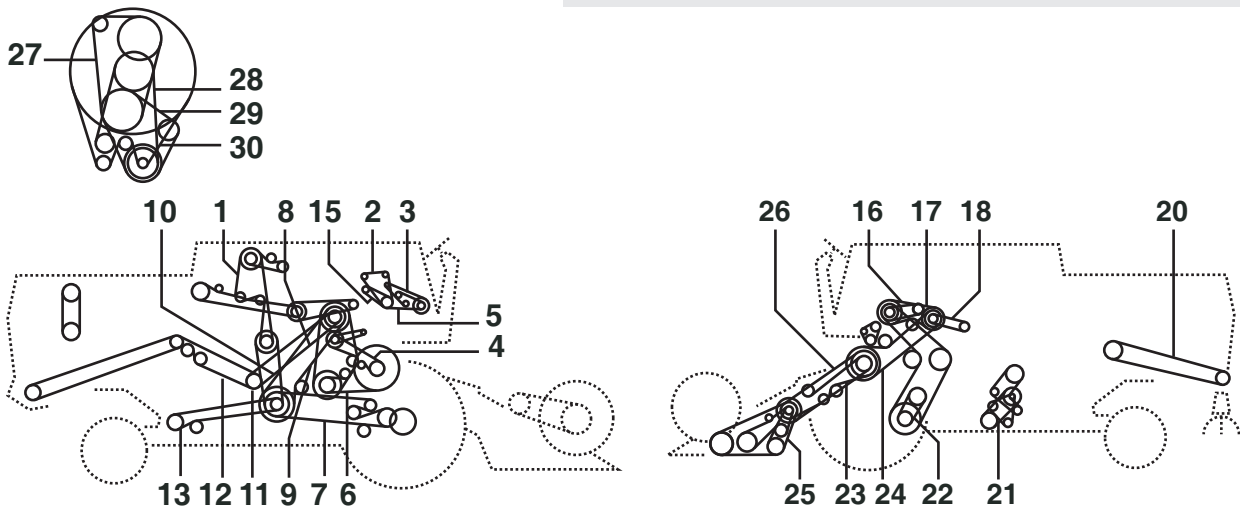

Belt No.		No. of Belts	OEM Part No.	PIX Part No.
18	Countershaft (primary)	1	H84462	A-H84462
18	Countershaft (primary) (6600 Sidehill)	1	H84462	A-H84462
18	Countershaft (primary) (6600 Sidehill)	1	H108175	A-H108175
19	Rotary Deflector	1	H86039	A-H86039
19	Rotary Deflector	1	H86061	A-H86061
20	Clean Grain Elevator Drive	1	H77766	A-H77766
21	Rotary Screen Drive	1	H86259	A-H86259
22	Countershaft (secondary)	1	H77019	A-H77019
23	Shoe Supply Augers (grain)	1	H77010	A-H77010
24	Straw Chopper Drive (rear)	1	H79789	A-H79789
25	Straw Spreader Drive	1	H26858	A-H26858
26	Tailings Auger (lower)	1	N110085	A-N110085
27	Unloading Auger Countershaft (6600 Sidehill)	1	H76150	A-H76150
27	Unloading Auger Countershaft (6600 Sidehill)	1	H84424	A-H84424
29	Hydrostatic Reel Pump	1	H77683	A-H77683
30	Hydrostatic Charge Pump Drive	1	T12042	A-T12042
30	Hydrostatic Charge Pump Drive	1	T199T	A-T199T
31	Straw Chopper Drive	1	H80103	A-H80103
32	6404dh	1	H85377	A-H85377
33	-	1	H75846	A-H75846