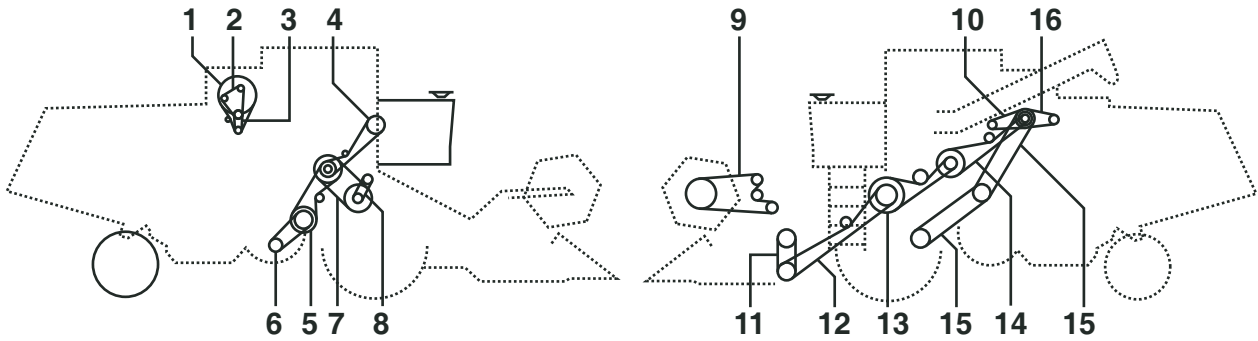

Belt No.		No. of Belts	OEM Part No.	PIX Part No.
1	Purify Drive	1	Z31283	A-Z31283
2	Alternator Drive	1	T20334	A-T20334
3	Waterpump Drive	1	Z32190	A-Z32190
4	Rotary Screen Drive	1	Z20743	A-Z20743
5	Fan Drive	1	Z34405	A-Z34405
6	Fan Drive Variable Speed	1	Z41178	A-Z41178
7	Cylinder Variator Drive	1	Z20823	A-Z20823
9	Reel Drive	1	Z20562	A-Z20562
10	-	1	Z21400	A-Z21400
11	Reel Drive Variable Speed	1	Z36813	A-Z36813
11	Reel Drive Variable Speed	1	Z30692	A-Z30692
12	Sickle Knife Drive	1	Z30130	A-Z30130
12	Sickle Knife Drive	1	Z39313	A-Z39313
13	Straw Elevator Drive	1	Z32568	A-Z32568
13	Straw Elevator Drive	1	Z21501	A-Z21501
14	Main Drive	1	Z31191	A-Z31191
15	Traction Vari Drive	2	Z36376	A-Z36376
16	Hydraulic Pump Drive	1	Z30593	A-Z30593