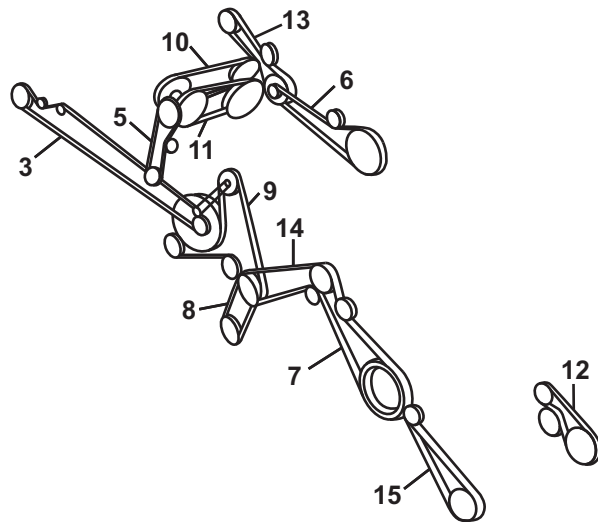

CASE INTL. HARVESTER 1680 (ENGINE DTI466C)

Belt No.		No. of Belts	OEM Part No.	PIX Part No.
1	Alternator, Fan And Waterpump Drive	1	131201C92	A-131201C92
2	Air Conditioning Compressor Drive	1	1250587C1	A-1250587C1
3	Straw Spreader Drive	1	196371C1	A-196371C1
5	Straw Chopper Drive	1	1315266C1	A-1315266C1
6	Unloading Auger Drive	1	191291C1	A-191291C1
7	Feeder Drive With Rock Trap	1	1315074C1	A-1315074C1
7	Feeder Drive Without Rocktrap	1	194528C1	A-194528C1
8	Cleaning Fandrive	1	195396C2	A-195396C2
9	Elevator Drive Unit	1	186509C2	A-186509C2
10	Separator Drive	1	191244C1	A-191244C1
11	Rotor Variatordrive	1	244422A1	A-244422A1
12	Reel Drive Pump	1	1315226C1	A-1315226C1
12	Reel Drive Pump	1	1321565C1	A-1321565C1
13	Auxiliary Pump Drive	1	191288C3	A-191288C3
14	Fan Jackshaft Drive	1	188213C1	A-188213C1
15	Feeder Jackshaft Drive	1	1313097C3	A-1313097C3
15	Feeder Jackshaft Drive	1	1308489C2	A-1308489C2
16	Cleaning Unit Drive With Straw Chopper	1	181055C1	A-181055C1
19	Fan Jackshaft Drive	1	181359C1	A-181359C1
20	Fan Jackshaft Slow Speed	1	610521R1	A-610521R1