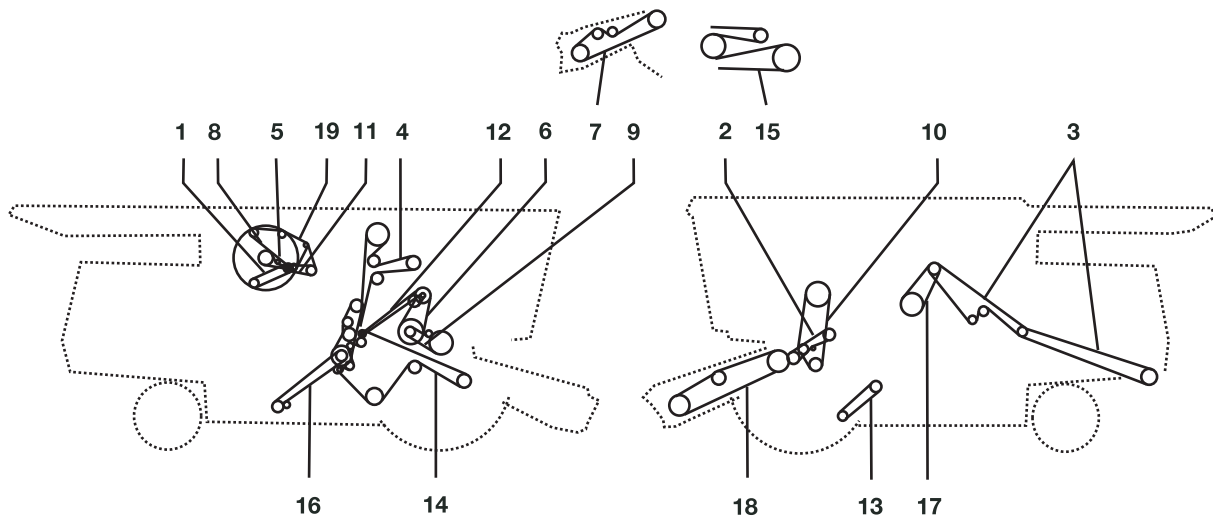

Belt No.		No. of Belts	OEM Part No.	PIX Part No.
1	Air Conditioning Compressor Drive	1	H81742	A-H81742
1	Air Conditioning Compressor Drive	1	H80896	A-H80896
2	Secondary Countershaft	1	H128010	A-H128010
3	Alternator	1	H101813	A-H101813
3	Alternator (low Power)	1	H134344	A-H134344
3	Alternator	1	R73189	A-R73189
4	Clean Grain Elevator	1	H137830	A-H137830
4	Clean Grain Elevator	1	H141167	A-H141167
5	Cylinder Intermediate Drive	1	H210476	A-H210476
6	Cylinder Drive (single& Dual Range)	1	H115881	A-H115881
6	Cylinder Drive (slow Speed)	1	H118618	A-H118618
7	Tailings Auger & elevator, Lower	1	N110085	A-N110085
8	Rotary Screen Drive	1	H146636	A-H146636
9	Shoe, Straw Walker And Conveyor Augers	1	H131169	A-H131169
10	Cooling Fan, High Power	1	H153297	A-H153297
12	Unloading System	2	AH158880	A-AH158880
13	Separator Fan, Slow Speed	1	H137264	A-H137264
13	Separator Fan, Slow Speed	1	H152180	A-H152180
13	Separator Fan, Regular speed	1	H140404	A-H140404
13	Separator Fan, Regular speed	1	H152146	A-H152146
14	Feeder House, Variable Speed	1	H161648	A-H161648
15	Beater Drive (75 % Beater Speed)	2	AH163931	A-AH163931
15	Beater Drive (100 % Beater Speed)	2	AH139436	A-AH139436
16	Header And Reel pump	1	H125565	A-H125565
16	Header And Reel pump	1	H151952	A-H151952
17	Front Chopper Drive	1	H125380	A-H125380
17	Chopper In Rear (operating) Position	1	H125381	A-H125381
17	Chopper In Windrow Or Forward Position	1	H23950	A-H23950
17	Chopper In Windrow Or Forward Position	1	P47885	A-P47885
18	Straw Spreader	1	H128234	A-H128234
19	Feeder house, Fixed With Reverser	1	H126345	A-H126345