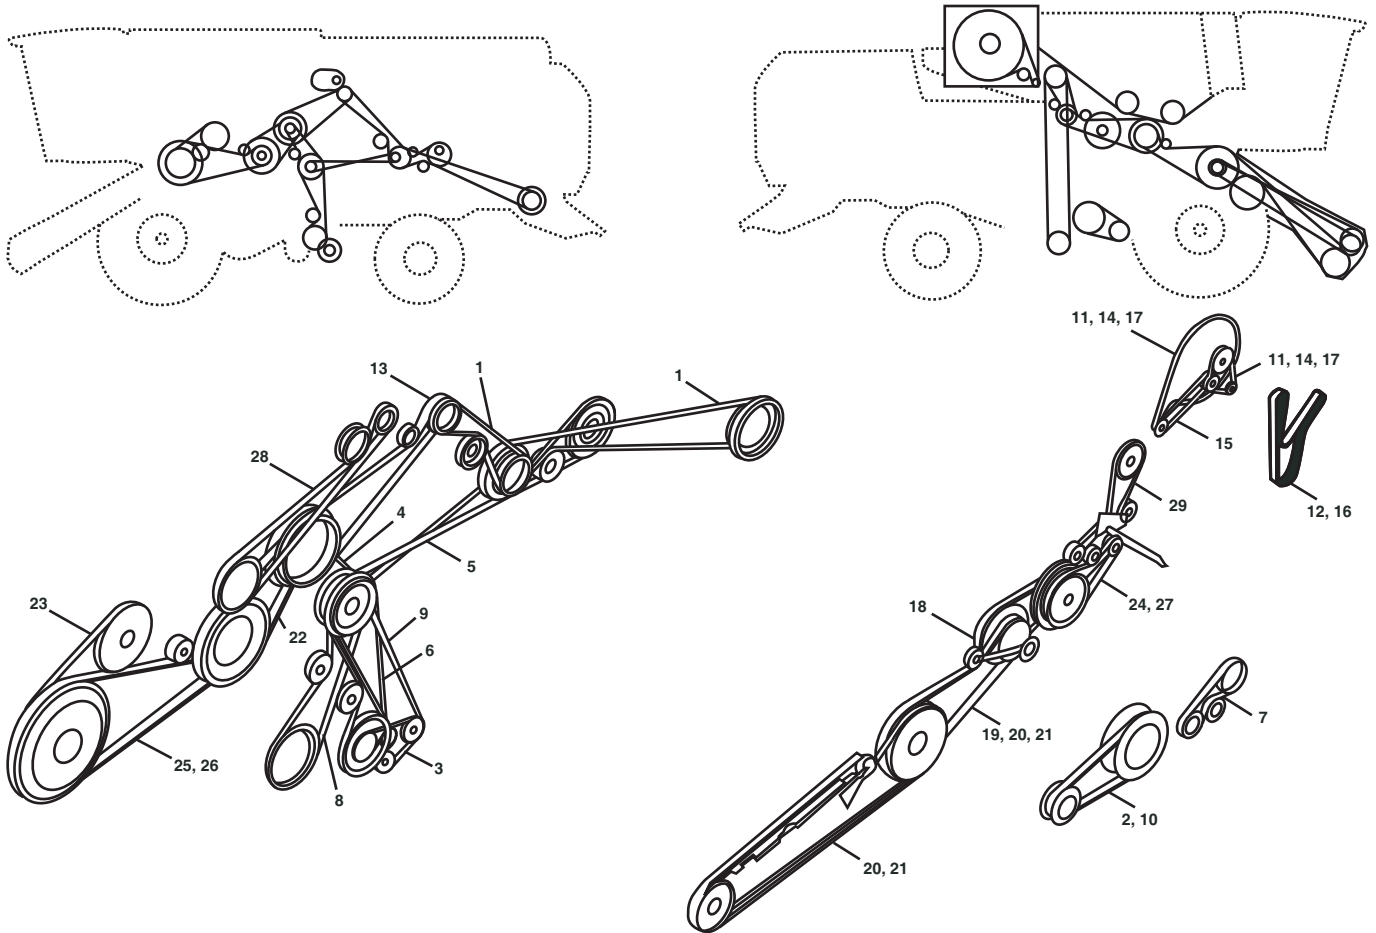

NEW HOLLAND CX 8080

Belt No.		No. of Belts	OEM Part No.	PIX Part No.
1A	Chopper Drive (bsn C723)	1	84075345	A-84075345
1A	Chopper Drive (asn D724)	1	84175581	A-84175581
1B	Chopper Drive (for Russia Only)	1	84075635	A-84075635
1B	Chopper Drive (bsn C723)	1	87339998	A-87339998
1B	Chopper Drive (asn D724)	1	84175580	A-84175580
2	Grass Seed Equip., Accessory, For Self-levelling Only	1	84023277	A-84023277
2	Grass Seed Equip., Accessory, For Fixed Shoe Only	1	84023278	A-84023278
3	Shaker Shoe Drive - Self-levelling	2	84056913	A-84056913
4	Intermediate Shaft For Cleaning Drive, With Slope Compensation	1	84057392	A-84057392
5	Straw Walker Drive (4hb)	1	84057482	A-84057482
6	Shaker Shoe And Tailings Elevator Drive, With Slope Compensation	1	84057874	A-84057874
7	Tailings Elevators, Bottom Auger (right Hand)	2	84058339	A-84058339
8	Shaker Shoe Drive, Fixed Shoe, Without Slope Compensation	1	84432785	A-84432785
9	Tailings Elevator Drive, Fixed Shoe, Without Slopecompensation	1	84435035	A-84435035
10	Fan Vari-drive For Self-levelling Only	1	84817627	A-84817627
10	Fan Vari-drive For Fixed Shoe Only	1	919739	A-919739
11	Drive, Rotary Screen And Fan(bsn C599)	1	84057085	A-84057085