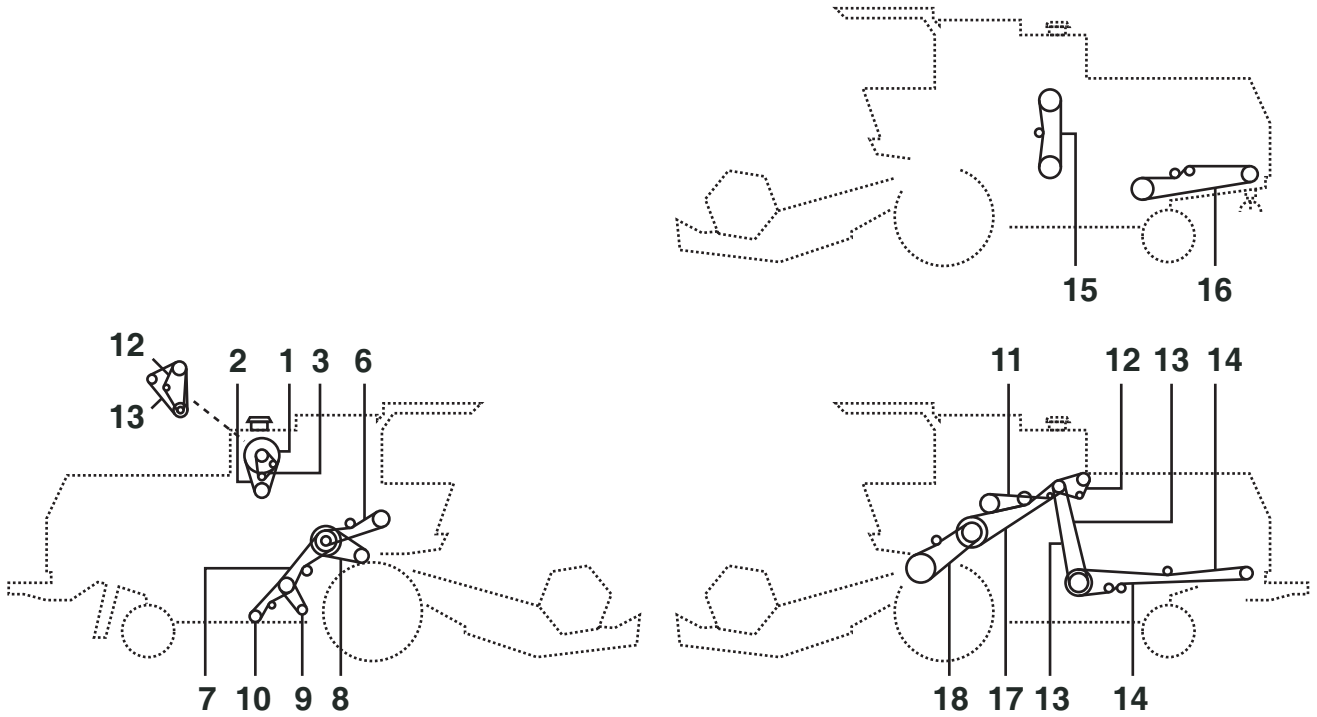

Belt No.		No. of Belts	OEM Part No.	PIX Part No.
1	-	1	CQ03265	A-CQ03265
2	-	1	CQ17755	A-CQ17755
3	-	1	CQ34345	A-CQ34345
4	-	1	CQ28344	A-CQ28344
5	-	1	Z46709	A-Z46709
6	-	1	CQ03478	A-CQ03478
7	-	1	Z46463	A-Z46463
8	-	1	Z43890	A-Z43890
9	-	1	CQ08239	A-CQ08239
11	-	1	S17044	A-S17044
12	-	1	CQ03492	A-CQ03492
13	-	1	R123451	A-R123451
14	Tailings Elevator	1	Z45026	A-Z45026
15	-	1	SA00601	A-SA00601
16	Cylinder Drive	1	Z44936	A-Z44936
17	-	1	Z41178	A-Z41178
18	Ser Nr Till083094	1	CQ13837	A-CQ13837
18	Ser Nr From 038095	1	CQ31965	A-CQ31965