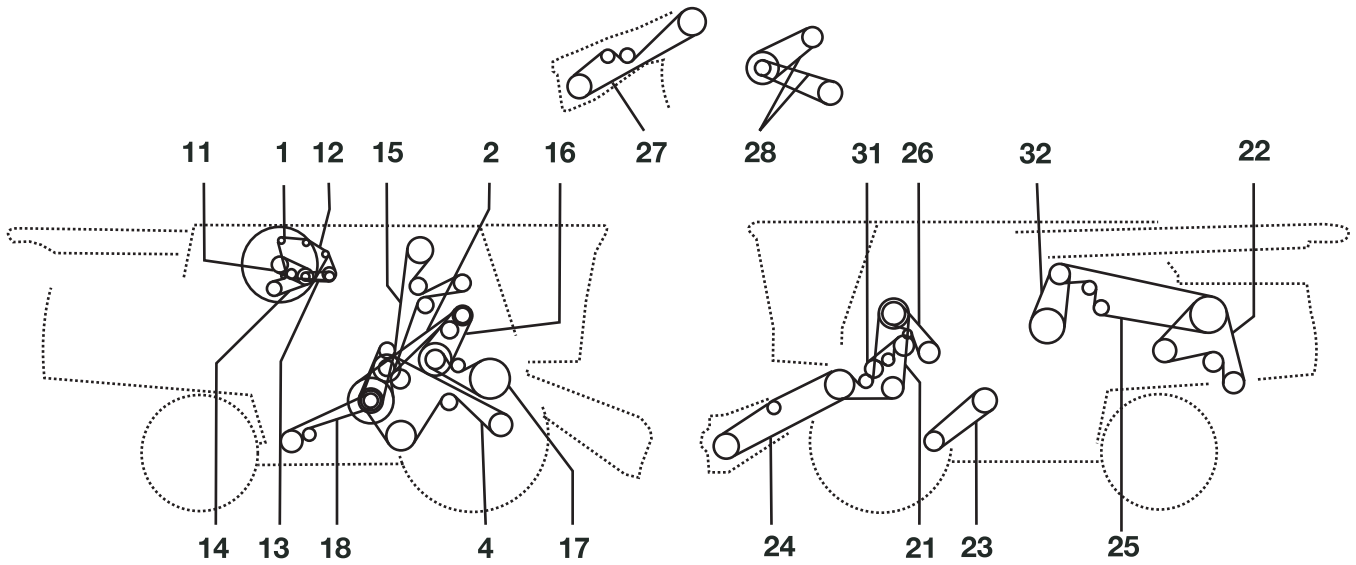

Belt No.		No. of Belts	OEM Part No.	PIX Part No.
1	Alternator Drive	1	H101813	A-H101813
2	Countershaft (secondary)	1	H128010	A-H128010
4	Straw Walker - Conveyor Augers	1	H131169	A-H131169
11	Cooling Fan	2	AH140623	A-AH140623
11	Cooling Fan	1	H153297	A-H153297
13	Rotary Screen Drive	1	H146636	A-H146636
14	Air Conditioning Compressor Drive	1	H134437	A-H134437
15	Cleaning Elevator (grain)	1	H141167	A-H141167
16	Cylinder Drive Intermediate	1	H115759	A-H115759
16	Cylinder Drive Intermediate	1	H162629	A-H162629
17	Cylinder Drive, Slow Speed	1	H118618	A-H118618
17	Cylinder Drive	1	H115881	A-H115881
18	Tailings Auger And Elevator (lower)	1	N110085	A-N110085
21	Equipment Front End	1	H140160	A-H140160
22	Straw Chopper (front)	1	H141417	A-H141417
23	Fan Drive Regular(n=750-1350 Rpm)	1	H140404	A-H140404
23	Slow Speed (n=490-980 Rpm)	1	H137264	A-H137264
24	Drum Drive Variable Speed	1	H125711	A-H125711
25	Separator Drive	1	H141429	A-H141429
26	Beater Drive	1	H143700	A-H143700
27	Feeder House Fixed Speed	1	H126345	A-H126345
28	Straw Spreader Drive	1	E61326	A-E61326
28	Straw Spreader Drive	1	P49604	A-P49604
29	Chaff Spreader Drive	1	M95728	A-M95728
31	Stripper Beater	1	H139963	A-H139963
32	Unloading System	1	AH127866	A-AH127866