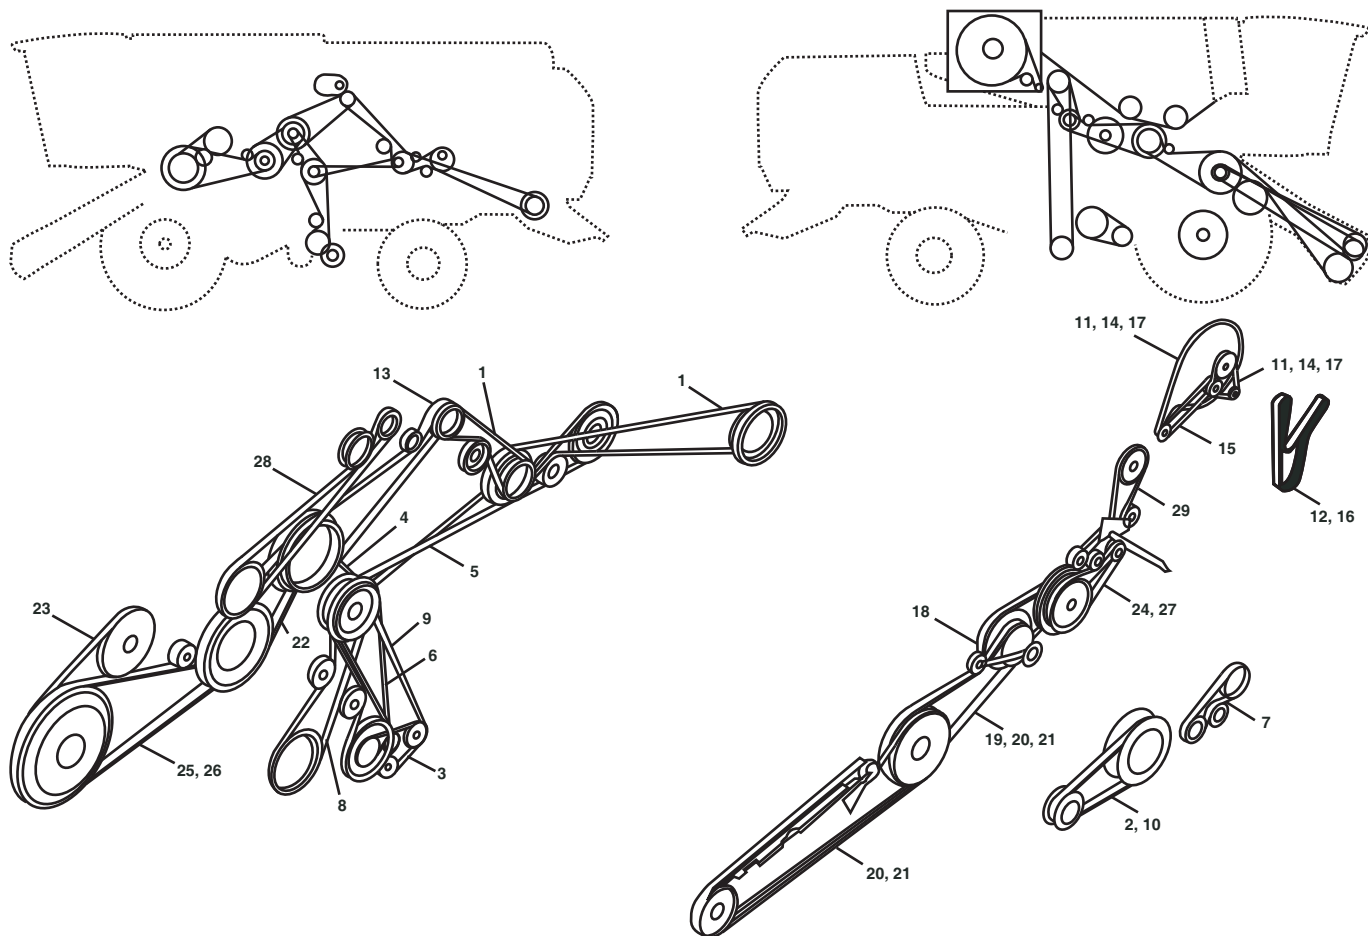

NEW HOLLAND CX 8030

Belt No.		No. of Belts	OEM Part No.	PIX Part No.
1A	Chopper Drive (bsn C723)	1	84075345	A-84075345
1A	Chopper Drive (asn D724)	1	84175581	A-84175581
1B	Chopper Drive (for Russia Only)	1	84075635	A-84075635
1B	Chopper Drive (bsn C723)	1	87339998	A-87339998
1B	Chopper Drive (asn D724)	1	84175580	A-84175580
2	Grass Seed Equip., Accessory, for Self-levelling only	1	84023277	A-84023277
2	Grass Seed Equip., Accessory, for Fixed Shoe Only	1	84023278	A-84023278
3	Shaker Shoe Drive - Self-levelling	2	84056913	A-84056913
4	Intermediate Shaft For Cleaning Drive, With Slope Compensation	1	84057392	A-84057392
5	Straw Walker Drive (4hb)	1	84057482	A-84057482
6	Shaker Shoe And Tailings Elevator Drive, With Slope Compensation	1	84057874	A-84057874
7	Tailings Elevators, Bottom Auger (right Hand)	2	84058339	A-84058339
8	Shaker Shoe Drive, Fixed Shoe, Without Slope Compensation	1	84432785	A-84432785
9	Tailings Elevator Drive, Fixed Shoe, Without Slope compensation	1	84435035	A-84435035
10	Fan Vari-drive For Self-levelling Only	1	84817627	A-84817627
10	Fan Vari-drive For Fixed Shoe Only	1	919739	A-919739
11	Rotary Screen And Fan Drive (bsn C599)	1	84057085	A-84057085