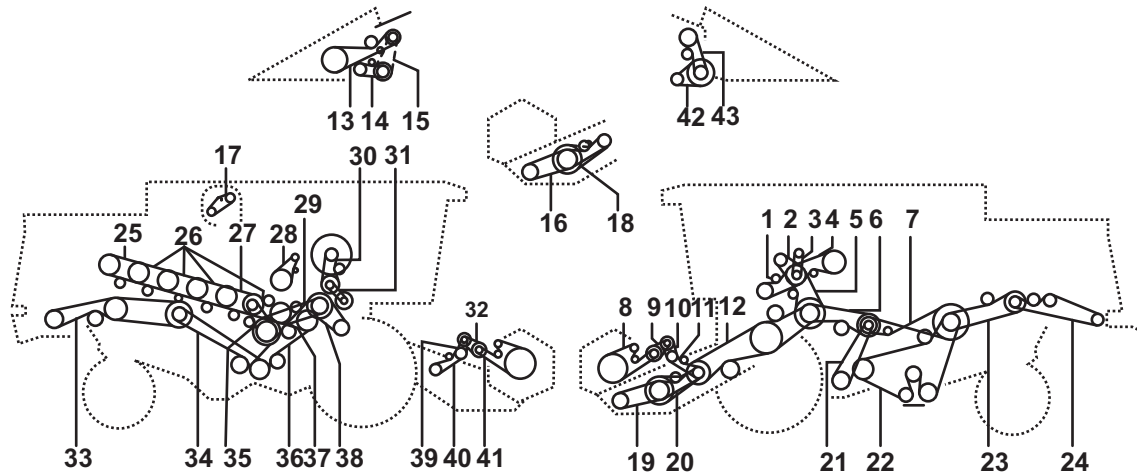

Belt No.		No. of Belts	OEM Part No.	PIX Part No.
1	Ground Drive	1	629279.0	A-629279.0
2	Hydraulic Pump	1	629002.1	A-629002.1
3	Air Conditioner	1	629908.1	A-629908.1
4	Grain Tank Unloading	1	629763.0	A-629763.0
5	Intermediate Drive Threshing Mechanism	1	629000.1	A-629000.1
6	Intermediate Drive Blower	1	603337.0	A-603337.0
7	Intermediate Drive Sieve Pan	1	644141.1	A-644141.1
10	To 5.1 M Cutterbar	1	670224.1	A-670224.1
12	Feeder Housing Cutterbar	2	603017.3	A-603017.3
13	For Corn Picker	1	692149.0	A-692149.0
13	For Corn Picker	1	692150.0	A-692150.0
16	From 6.0m Cutterbar	1	671013.1	A-671013.1
19	To 5.1 M Cutterbar	1	713506.2	A-713506.2
21	Blower - Variable Speed Drive	1	603380.1	A-603380.1
22	Sieve Box	1	609762.0	A-609762.0
23	Intermediate Drive Straw Distributor	1	506671.2	A-506671.2
24	For Straw Spreader	1	640653.1	A-640653.1
25	8. Separator Drum	1	644014.1	A-644014.1
26	3.5, 6.7 Separator Drum	4	644015.1	A-644015.1
27	4th Separator Drum	1	644016.1	A-644016.1
29	Intermediate Drive Drum Variable Speed	1	064168.2	A-064168.2
30	Rotor Drive	1	783430.1	A-783430.1
30	To No; 14900195	1	233843.1	A-233843.1
33	Chopper, Grain	1	061701.2	A-061701.2
33	Chopper, Corn	2	061872.0	A-061872.0
34	Intermediate Drive li Chopper	1	061700.1	A-061700.1
35	Intermediate Drive Separator Drum	1	603247.1	A-603247.1
36	Intermediate Drive l Chopper	1	061700.1	A-061700.1
37	1ste And 2nd Separator Drum	1	644014.1	A-644014.1
38	At N = 650 - 1500 Min-1	1	628630.0	A-628630.0
38	At N = 500 - 1400 Min-1 Claas	1	644177.0	A-644177.0
39	From 6.0 M Cutterbar	1	670224.1	A-670224.1
43	For Hph - G Picker	1	680334.1	A-680334.1