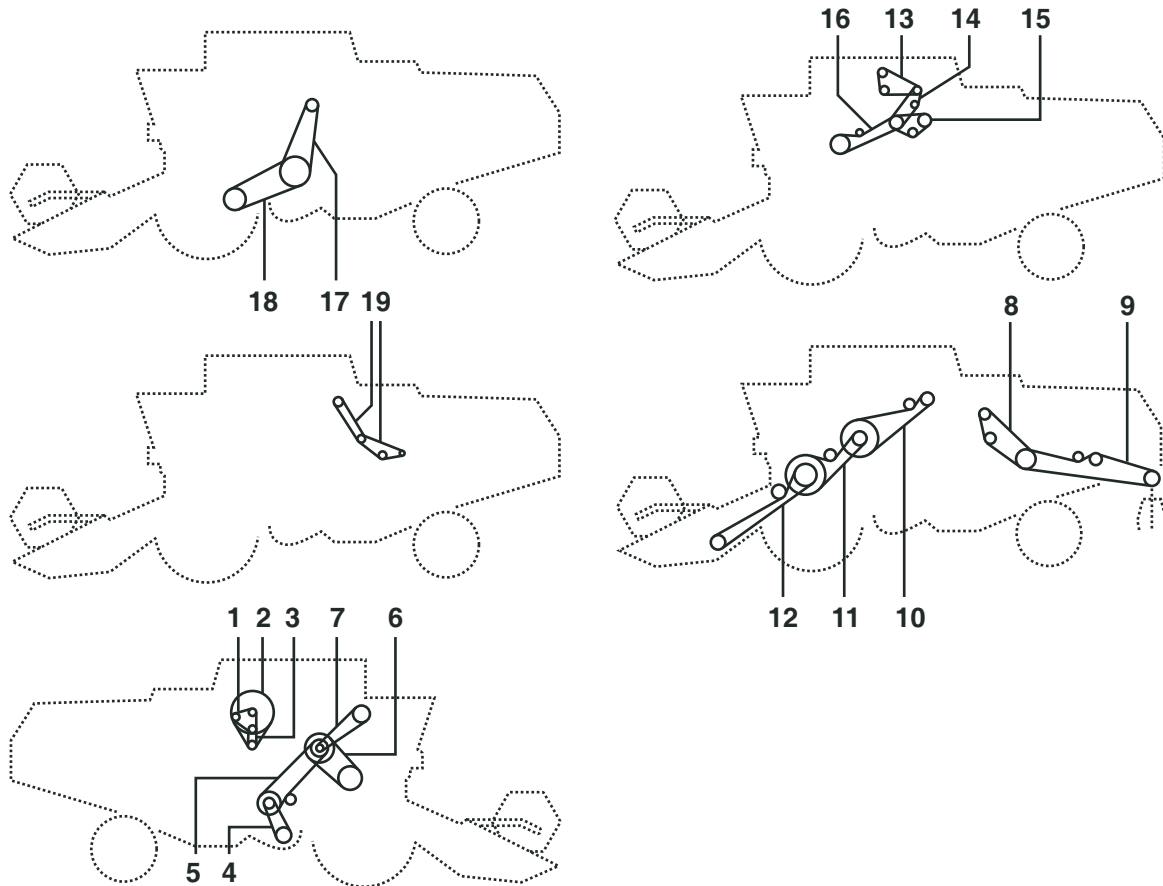

JOHN DEERE 1065 - 1068 HYDRO (041201-...)

Belt No.		No. of Belts	OEM Part No.	PIX Part No.
1	Alternator Belt	2	AR72036	A-AR72036
2	Rotary Screen Drive	1	Z34786	A-Z34786
3	Countershaft - Purify Drive	1	Z32190	A-Z32190
4	Fan Drive Variable Speed	1	Z41178	A-Z41178
5	Fan Drive Variable Speed	1	Z34405	A-Z34405
6	Cylinder Variator Drive (sub For Z20823)	1	Z53288	A-Z53288
7	(prior To Ser Nr 044137)	1	Z45026	A-Z45026
8	Shaker Shaft Drive	1	Z35965	A-Z35965
9	Straw Walker Drive	1	Z33774	A-Z33774
10	Cutting Table Drive Lead-in	1	Z33790	A-Z33790
11	Lead-in Drive	1	Z21501	A-Z21501
11	Lead-in Drive	1	Z38186	A-Z38186
12	Cutting Table Drive (1065 Hydro 4)	1	Z39312	A-Z39312
12	Cutting Table Drive (1065)	1	Z39313	A-Z39313
12	Cutting Table Drive (1065)	1	Z39314	A-Z39314
13	Air Conditioning Compressor Drive	1	Z42756	A-Z42756
14	Air Conditioning Compressor Drive	1	Z45482	A-Z45482
15	Hydraulic Pump Drive	1	Z34828	A-Z34828
16	(sub For Z33368)	1	Z47911	A-Z47911
17	Traction (upper) (1068 Hydro)	2	Z33967	A-Z33967
17	Traction (upper) (sub For Az22914) (1065)	2	AZ40077	A-AZ40077
18	Traction (lower) (1065)	1	Z34099	A-Z34099
18	Traction (lower) (1068 Hydro)	1	Z33967	A-Z33967
19	Condensor Rotary Blade	2	Z43863	A-Z43863