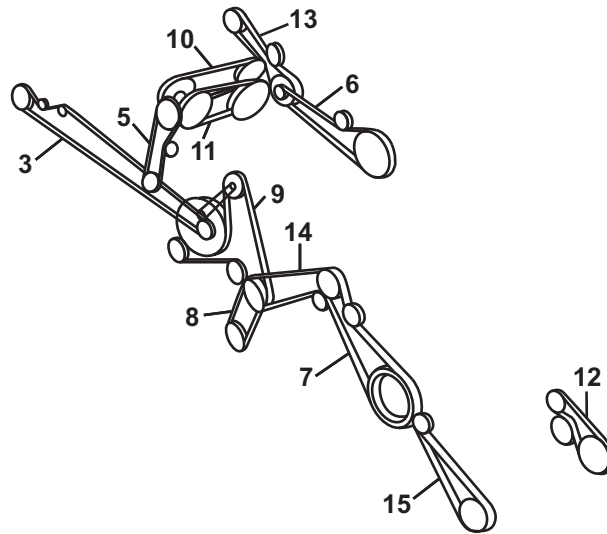

CASE INTL. HARVESTER 1640 (ENGINE DT436B)

Belt No.		No. of Belts	OEM Part No.	PIX Part No.
1	Alternator, Fan And Waterpump Drive	2	537072R92	A-537072R92
2	Air Conditioning Compressor Drive	1	164550R2	A-164550R2
3	Straw Spreader Drive	1	196371C1	A-196371C1
5	Straw Chopper Drive	1	1315265C1	A-1315265C1
6	Unloading Auger Drive	1	191290C1	A-191290C1
7	Feeder Drive Without Rocktrap	1	192738C1	A-192738C1
7	Feeder Drive With Rock Trap	1	1315168C1	A-1315168C1
8	Cleaning Fandrive	1	195396C2	A-195396C2
9	Elevator Drive Unit	1	181055C1	A-181055C1
10	Separator Drive	1	191241C3	A-191241C3
11	Rotor Variator Drive	1	244420A1	A-244420A1
12	Reel Drive Pump	1	1321564C2	A-1321564C2
12	Reel Drive Pump	1	1321565C1	A-1321565C1
13	Auxiliary Pump Drive	1	191288C3	A-191288C3
14	Fan Jackshaft Drive	1	191305C1	A-191305C1
15	Feeder Jackshaft Drive	1	1313095C2	A-1313095C2
15	Feeder Jackshaft Drive	1	1313097C3	A-1313097C3
19	Fan Jackshaft Drive	1	181359C1	A-181359C1
20	Fan Jackshaft Slow Speed	1	610521R1	A-610521R1