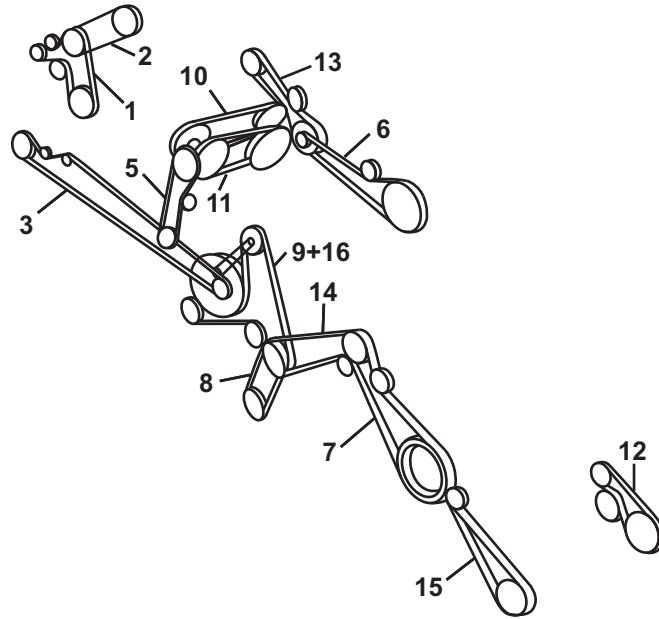

CASE INTL. HARVESTER 1660 (ENGINE NCE)

Belt No.		No. of Belts	OEM Part No.	PIX Part No.
1	ALTERNATOR, FAN AND WATERPUMP DRIVE	1	J911572	A-J911572
1	ALTERNATOR, FAN AND WATERPUMP DRIVE	1	J911574	A-J911574
2	AIR CONDITIONING COMPRESSOR DRIVE	1	396829R1	A-396829R1
3	STRAW SPREADER DRIVE	1	196371C1	A-196371C1
5	STRAW CHOPPER DRIVE	1	1347157C1	A-1347157C1
5	STRAW CHOPPER DRIVE	1	1315265C1	A-1315265C1
6	UNLOADING AUGER DRIVE	1	191290C1	A-191290C1
6	UNLOADING AUGER DRIVE	1	1989216C1	A-1989216C1
7	FEEDER DRIVE WITHOUT ROCKTRAP	1	192738C1	A-192738C1
7	FEEDER DRIVE WITH ROCK TRAP	1	1315168C1	A-1315168C1
8	CLEANING FAN DRIVE	1	1541569C1	A-1541569C1
8	CLEANING FAN DRIVE	1	195396C2	A-195396C2
9	ELEVATOR DRIVE UNIT	1	186509C2	A-186509C2
10	SEPARATOR DRIVE	1	191241C3	A-191241C3
11	ROTOR VARIATOR DRIVE	1	244420A1	A-244420A1
12	REEL DRIVE PUMP (47)	1	1321564C2	A-1321564C2
12	REEL DRIVE PUMP (54.5)	1	1321565C2	A-1321565C2
12	REEL DRIVE PUMP (47)	1	1979606C1	A-1979606C1
13	AUXILIARY PUMP DRIVE	1	1347387C1	A-1347387C1
13	AUXILIARY PUMP DRIVE	1	1541699C1	A-1541699C1
13	AUXILIARY PUMP DRIVE	1	1970115C1	A-1970115C1
14	FAN JACKSHAFT DRIVE	1	191305C1	A-191305C1
15	FEEDER JACKSHAFT DRIVE	1	1313095C2	A-1313095C2
15	FEEDER JACKSHAFT DRIVE	1	1313097C3	A-1313097C3
16	CLEANING UNIT DRIVE WITH STRAW CHOPPER	1	181055C1	A-181055C1
19	FAN JACKSHAFT DRIVE	1	181359C1	A-181359C1
20	FAN JACKSHAFT SLOW SPEED	1	610521R1	A-610521R1
21	CHAFF SPREADER DRIVE (UPPER)	1	123305A1	A-123305A1