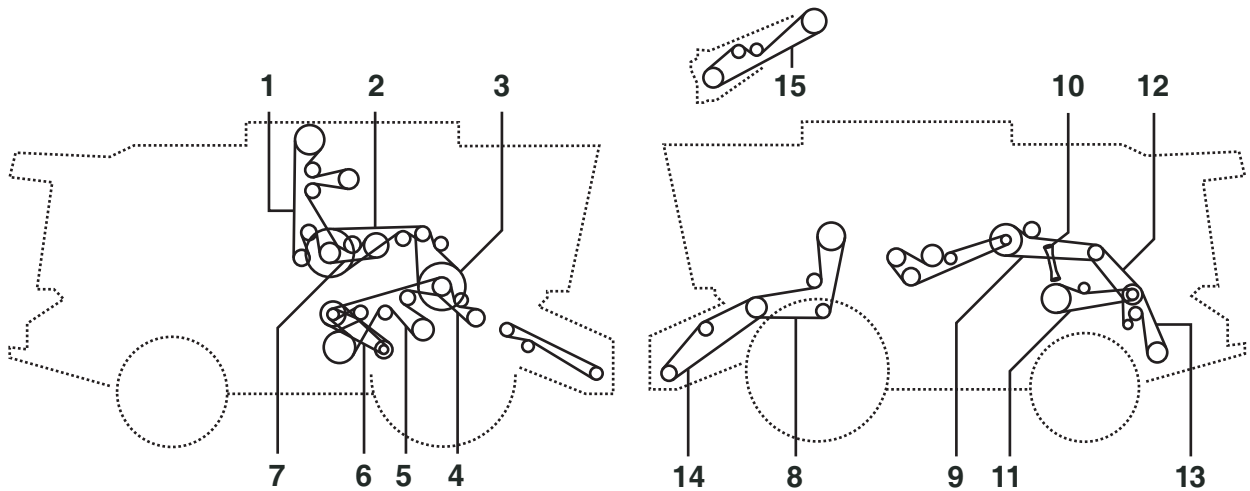

Belt No.		No. of Belts	OEM Part No.	PIX Part No.
1	Clean Grain Elevator Drive	1	H218645	A-H218645
2	Jackshaft - Right Hand (rear)	1	H154723	A-H154723
3	Jackshaft - Right Hand (front)	2	AH202773	A-AH202773
4	Feeder Accelerator - Standard Speed	1	H236472	A-H236472
4	Feeder Accelerator - Low Speed	1	H221732	A-H221732
5	Shoe Fan And Conveyor Augers	1	H175587	A-H175587
6	Cleaning Fan Drive	1	H230909	A-H230909
6	Cleaning Fan - Slow Speed	1	H215389	A-H215389
7	Tailings Auger And Elevator	1	H154731	A-H154731
8	Header And Reel Pump (standard Capacity)	1	H126345	A-H126345
8	Header And Reel Pump (high Capacity)	1	H209507	A-H209507
9	Unloading Auger Drive	2	AH160080	A-AH160080
10	Rotor Variator Drive	1	H221498	A-H221498
11	Discharge Beater Drive	1	H219182	A-H219182
12	Countershaft - Beater And Chopper (standard Capacity)	1	HXE15671	A-HXE15671
13	Straw Chopper Drive	1	H235564	A-H235564
14	Feeder House Variable Drive (standard Capacity)	1	H201334	A-H201334
14	Feeder House Variable Drive (high Capacity)	1	H218726	A-H218726
15	Feeder House Fixed Speed	1	H203474	A-H203474
x	Alternator Drive (200 Amp)	1	R521053	A-R521053