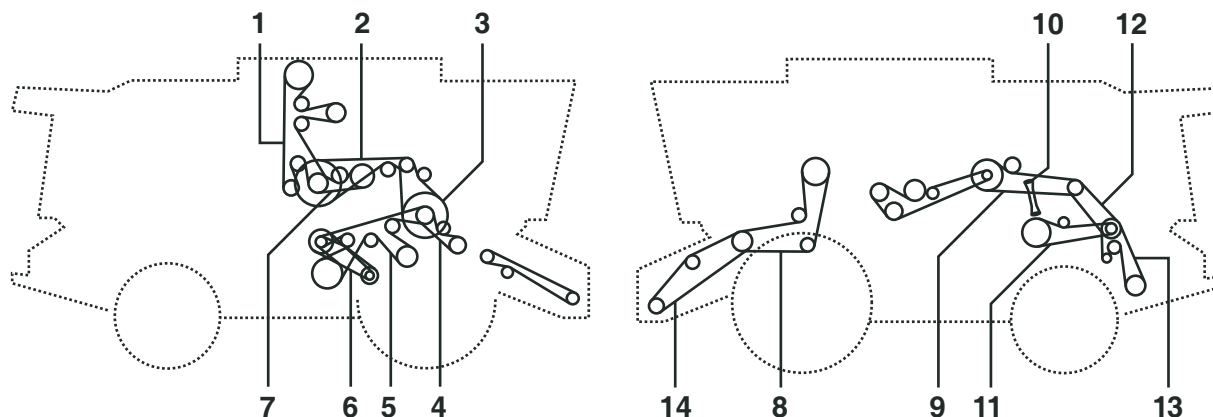

Belt No.		No. of Belts	OEM Part No.	PIX Part No.
1	Clean Grain Elevator Drive	1	H218645	A-H218645
2	Jackshaft - Right Hand (rear)	1	H154723	A-H154723
3	Jackshaft - Right Hand (front)	2	AH202773	A-AH202773
4	Feeder Accelerator - Standard Speed	1	H211581	A-H211581
5	Shoe Fan And conveyor Augers	1	H175587	A-H175587
6	Cleaning Fandrive	1	H230909	A-H230909
6	Cleaning Fan- Slow Speed	1	H215389	A-H215389
7	Tailings Auger And elevator	1	H154731	A-H154731
8	Header And Reelpump (high Capacity)	1	H209507	A-H209507
9	Unloading Auger Drive	2	AH160080	A-AH160080
10	Rotor Variator Drive	1	H221498	A-H221498
11	Discharge Beater Drive	1	H219182	A-H219182
12	Countershaft - Beater & Chopper (standard capacity)	1	H157514	A-H157514
13	Straw Chopper Drive	1	H204747	A-H204747
14	Feeder House Variable Drive (high Capacity)	1	H218726	A-H218726
x	Alternator Drive (200 Amp)	1	R521053	A-R521053