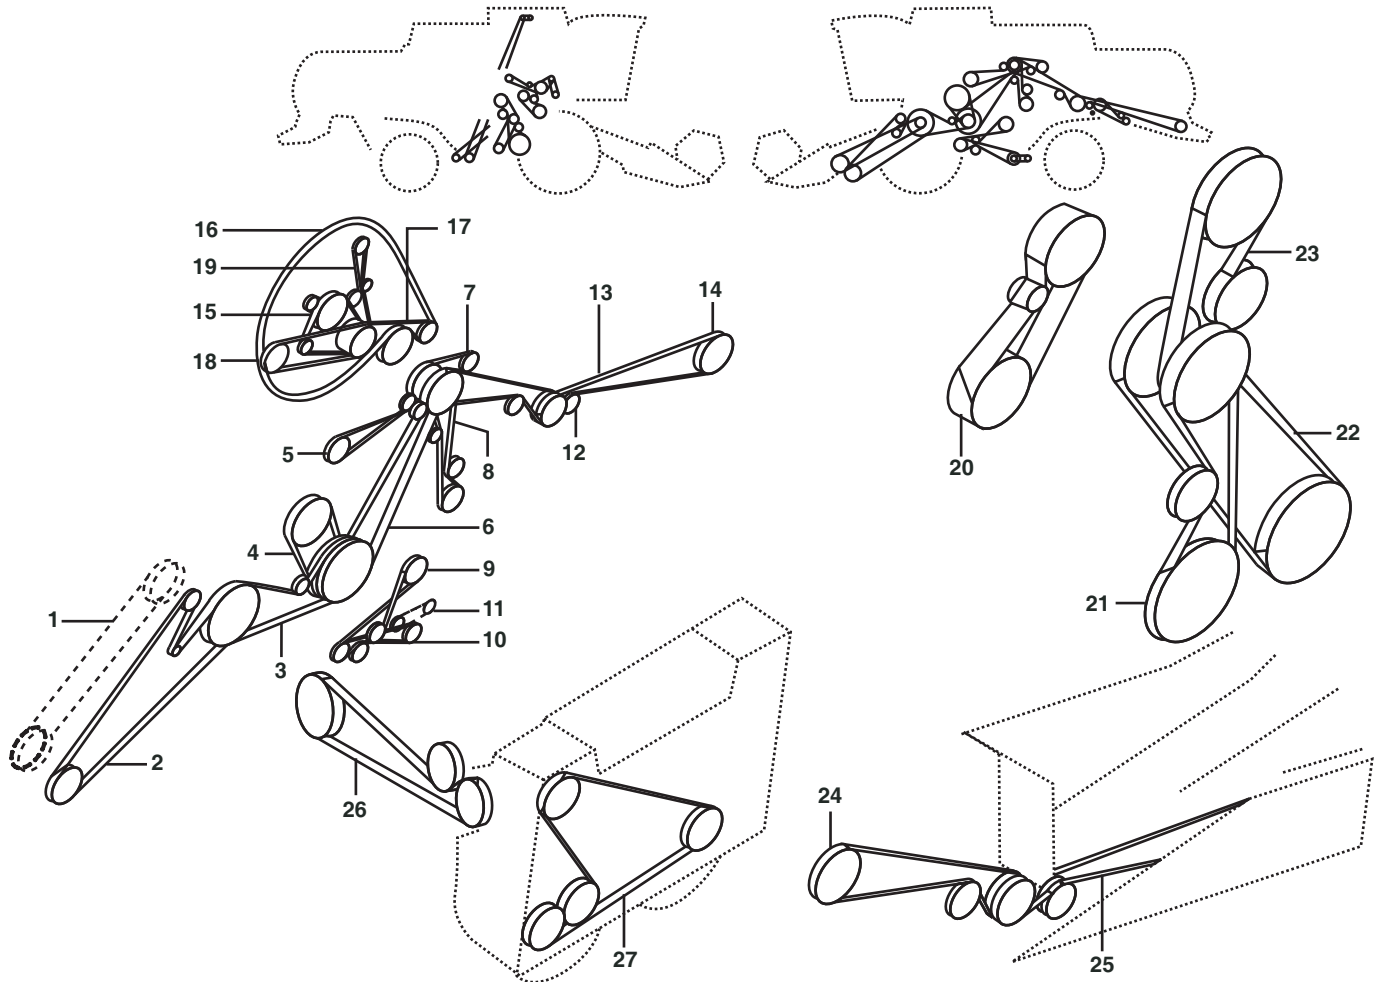

NEW HOLLAND CS 540

Belt No.		No. of Belts	OEM Part No.	PIX Part No.
2	Straw Elevator Drive, 2hb	1	84981586	A-84981586
2	Straw Elevator Drive, 3hb	1	84991234	A-84991234
3	Header Drive Engagingidler 2hb Only	1	89817374	A-89817374
4	Drum Variator	1	84035748	A-84035748
5	Grain Tank Discharge	1	84462590	A-84462590
6	Main Drive	1	84993120	A-84993120
7	Hydrostatic Pump Drive	1	80427456	A-80427456
8	Hydrostatic Pump Drive	1	84607712	A-84607712
9	Straw Walker Drive	1	84073276	A-84073276
10	Grain Elevator Bottom Auger	1	80422731	A-80422731
12	Chaff Spreader	1	84790244	A-84790244
13	Chopper Drive	1	84075955	A-84075955
14	Chopper Drive	1	84076421	A-84076421
15	Drive, Rotary Screen And Fan	2	84061465	A-84061465
16	Drive, Rotary Screen And Fan	1	84989965	A-84989965
17	Intermediate Motor Drive	1	84817626	A-84817626
18	Compressor Drive	2	84061465	A-84061465
19	Alternator Drive	1	84817638	A-84817638
20	Drum Drive	1	84072772	A-84072772
20	Drum Drive, Rotation Speed Slow	1	84072815	A-84072815