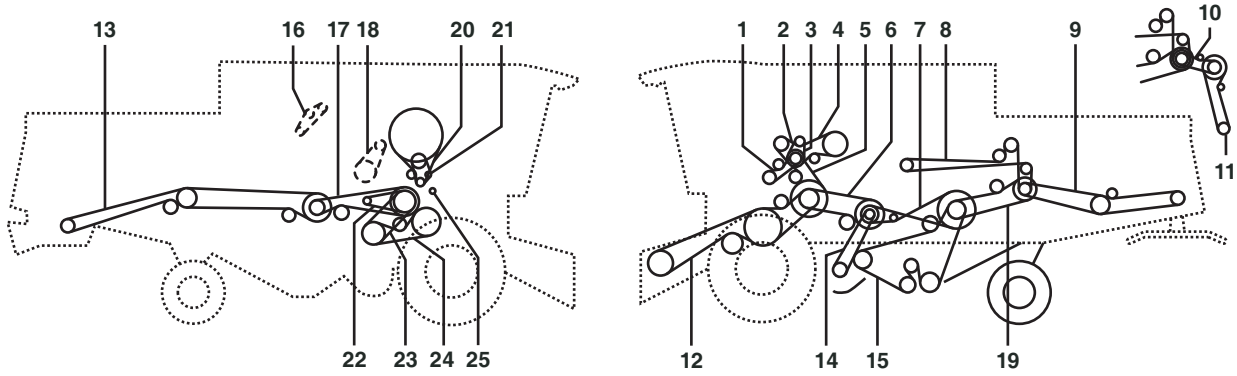

CLAAS MEDION 340

Belt No.		No. of Belts	OEM Part No.	PIX Part No.
2	-	1	656028.0	A-656028.0
3	-	1	621903.1	A-621903.1
4	-	1	544166.0	A-544166.0
5	-	1	544164.0	A-544164.0
6	-	1	603337.0	A-603337.0
7	-	1	644141.1	A-644141.1
9	-	1	623427.1	A-623427.1
10	-	1	755070.1	A-755070.1
13	-	1	061214.0	A-061214.0
14	-	1	603380.1	A-603380.1
15	-	1	609762.0	A-609762.0
19	-	1	506671.2	A-506671.2
23	-	1	609823.0	A-609823.0
24	-	1	661220.1	A-661220.1