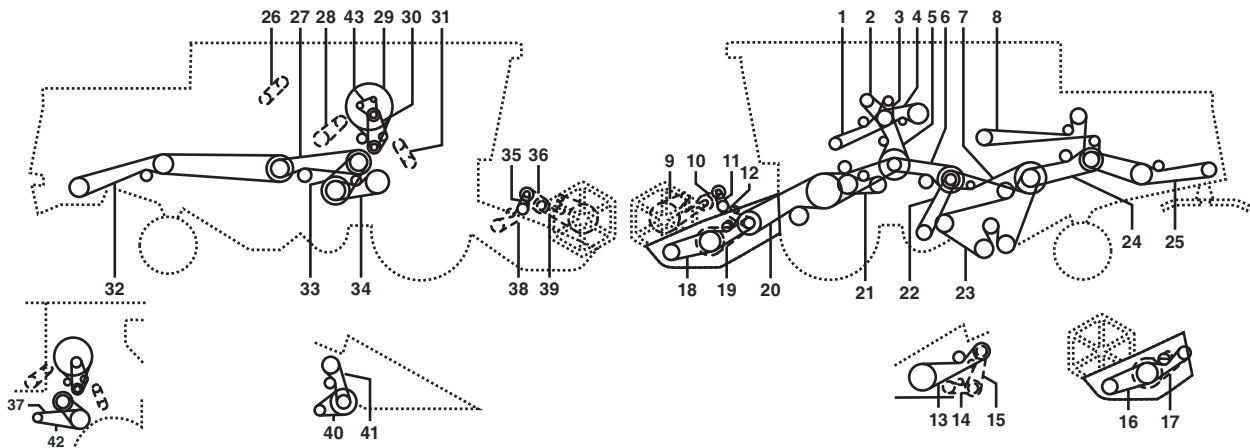

Belt No.		No. of Belts	OEM Part No.	PIX Part No.
1		1	644465.0	A-644465.0
2		1	767057.1	A-767057.1
3		1	629908.1	A-629908.1
4		1	629769.0	A-629769.0
5		1	661458.0	A-661458.0
6		1	603337.0	A-603337.0
7		1	603336.1	A-603336.1
8		1	644447.0	A-644447.0
11		1	670224.1	A-670224.1
13		1	692149.0	A-692149.0
13		1	692150.0	A-692150.0
16		1	671013.1	A-671013.1
18		1	713506.2	A-713506.2
20		2	661337.0	A-661337.0
20		2	661378.1	A-661378.1
21		1	661031.0	A-661031.0
22		1	671209.0	A-671209.0
23		2	603017.3	A-603017.3
24		1	506671.2	A-506671.2
25		1	635494.0	A-635494.0
27		1	060306.2	A-060306.2
29		1	661345.0	A-661345.0
30		1	657793.0	A-657793.0
32		1	061361.0	A-061361.0
32		1	061213.0	A-061213.0
33		1	609823.0	A-609823.0
34		1	661220.0	A-661220.0
35		1	670224.1	A-670224.1
37		1	644448.0	A-644448.0
41		1	680334.1	A-680334.1
42		1	644418.0	A-644418.0
43		1	133630.1	A-133630.1
43		1	147233.1	A-147233.1