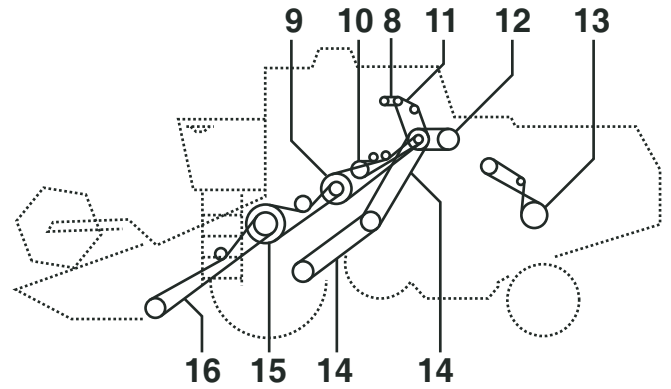

JOHN DEERE 965 - 965 HYDRO - 968 HYDRO

Belt No.		No. of Belts	OEM Part No.	PIX Part No.
1	Alternator Drive	2	AT28030	A-AT28030
2	Purify Drive	1	Z31283	A-Z31283
3	Countershaft - Purify Drive	1	Z32190	A-Z32190
5	Cylinder Drive	1	Z20823	A-Z20823
6	Fan Drive	1	Z34405	A-Z34405
7	Fan Drive Variable Speed	1	Z41178	A-Z41178
8	-	1	CA20514	A-CA20514
9	Main Drive	1	Z33790	A-Z33790
10	-	1	Z47911	A-Z47911
11	-	1	CA20518	A-CA20518
12	Hydraulic Pump Drive	1	Z34828	A-Z34828
13	(ser Nr Prior 026422) 965 - 965 Hydro	1	Z33605	A-Z33605
13	(ser Nr Following 026423)	1	Z35965	A-Z35965
14	Traction Drive	1	Z33967	A-Z33967
15	Straw Elevator Drive	1	Z38186	A-Z38186
15	Straw Elevator Drive	1	Z21501	A-Z21501
16	Sickle Knife Drive (ser Nr Prior To 024652) (965)	1	Z30130	A-Z30130
16	Sickle Knife Drive (ser Nr Following To 024653) (965)	1	Z36949	A-Z36949
16	Sickle Knife Drive (ser Nr Prior To 024652) (965)	1	Z39313	A-Z39313
16	Sickle Knife Drive (ser Nr Following To 024653) (965)	1	Z39314	A-Z39314
16	Sickle Knife Drive (ser Nr Prior To 024652) (965 Hydro - 968 Hydro)	1	Z25670	A-Z25670
16	Sickle Knife Drive (ser Nr Following To 024653) (965 Hydro - 968 Hydro)	1	Z39312	A-Z39312