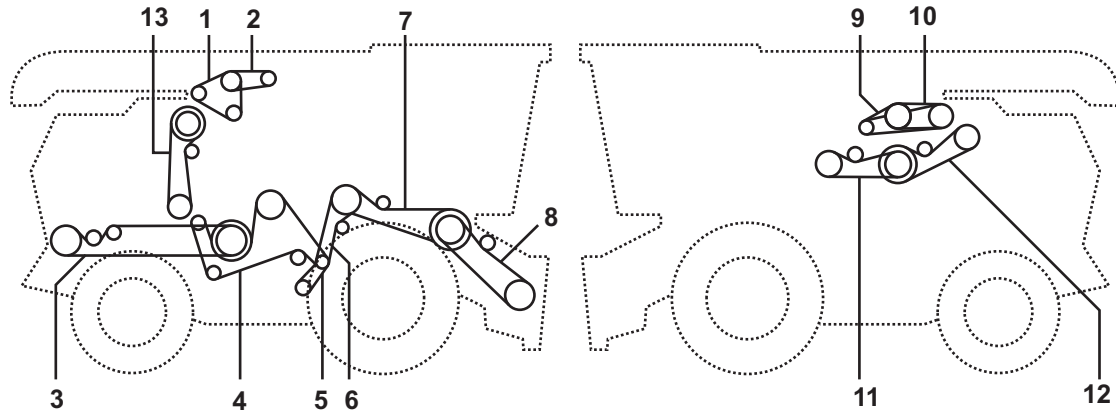

Belt No.		No. of Belts	OEM Part No.	PIX Part No.
1	Fan Drive	1	87755884	A-87755884
2	A/c Compressor	1	87311867	A-87311867
3	Straw Spreader Drive	1	84163222	A-84163222
4	Cleaning System Drive (with Beater)	1	87476487	A-87476487
4	Cleaning System Drive (with Chopper)	1	87476486	A-87476486
5	Cleaning Fandrives	1	301146A1	A-301146A1
6	Fan Jackshaft Drive	1	87642957	A-87642957
7	Feeder Drive (with Rock Trap)	1	87629601	A-87629601
7	Feeder Drive (w/o Rock Trap)	1	87629602	A-87629602
8	Header Drive (with Rock Trap)	1	87332159	A-87332159
8	Header Drive (w/o Rock Trap)	1	87332161	A-87332161
9	Separator Drive	1	84137716	A-84137716
10	Rotor Drive	1	87615553	A-87615553
11	Unloader Drive	1	87549557	A-87549557
12	Auxiliary Pump Dr (w/2.5 Bu/sec Unloader)	1	87330894	A-87330894
12	Auxiliary Pump Dr (w/3.0 Bu/sec Unloader)	1	87549556	A-87549556
13	Straw Chopper Drive	1	87330903	A-87330903