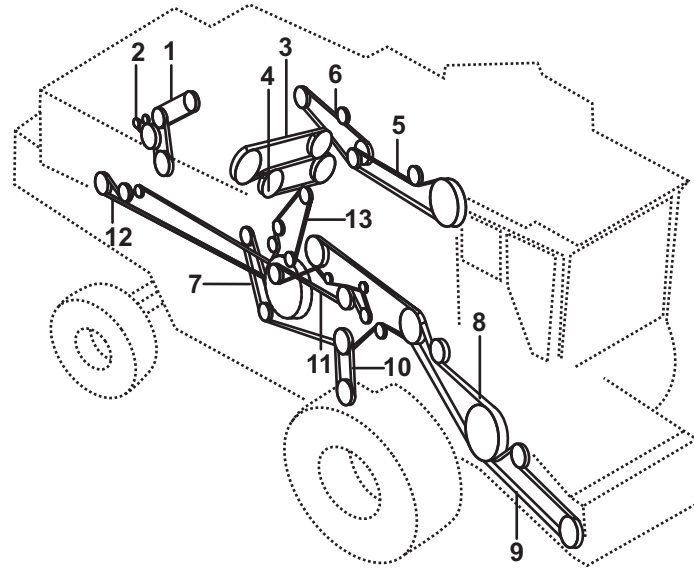

Belt No.		No. of Belts	OEM Part No.	PIX Part No.
1	Compressor, A/c	1	396829R1	A-396829R1
2	Fan, Alternator, water Pump	1	J911572	A-J911572
3	Separator Drive	1	191241C1	A-191241C1
4	Rotor Variable Drive	1	193923C3	A-193923C3
5	Grain Tank Unloader Drive	1	1989216C1	A-1989216C1
6	Auxilliary Pump Drive	1	1347387C1	A-1347387C1
7	Straw Chopper Drive	1	1315265C1	A-1315265C1
8	Feeder Drive W/rock Trap	1	1315168C1	A-1315168C1
9	Feeder Jackshaft Drive, W/47" Feeder	1	1313095C2	A-1313095C2
9	Feeder Jackshaft Drive W/54 1/2" Feeder	1	1313097C3	A-1313097C3
10	Cleaning Fan Jackshaft Drive	1	191305C1	A-191305C1
11	Cleaning Fan Drive	1	1541569C1	A-1541569C1
12	Straw Spreader Drive	1	196371C1	A-196371C1
13	Elevator Drive	1	181055C1	A-181055C1
13	Elevator Drive W/discharge Beater	1	186509C2	A-186509C2