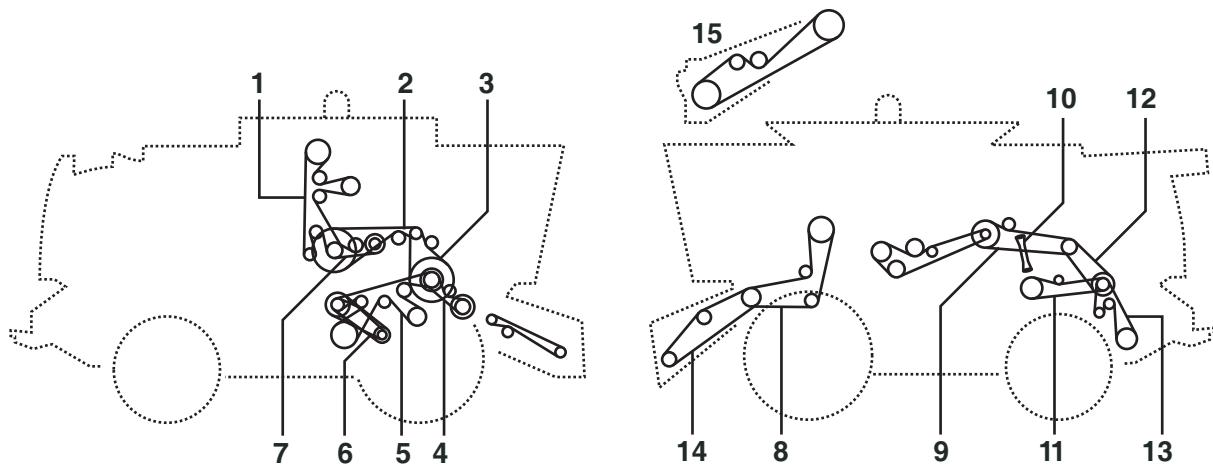

JOHN DEERE 9670 STS (NA EDITION)

Belt No.		No. of Belts	OEM Part No.	PIX Part No.
1	Clean Grain Elevator	1	H218645	A-H218645
2	Right Hand Jackshaft (rear)	1	H154723	A-H154723
3	Right Hand Jackshaft (front)	2	AH150678	A-AH150678
4	Feed Accelerator, Standard Speed	1	H236472	A-H236472
4	Feed Accelerator, Slow Speed	1	H221732	A-H221732
4	Feed Accelerator, High Speed	1	H221733	A-H221733
4	Thank You Gates	1	H230230	A-H230230
5	Shoe Fan And Conveyor Augers	1	H175587	A-H175587
6	Cleaning Fan	1	H230909	A-H230909
6	Cleaning Fan, Slow Speed	1	H215389	A-H215389
7	Tailings Auger And Elevator	1	H154731	A-H154731
8	Header And Reel Pump (fixed Speed)	1	H156796	A-H156796
8	Header And Reel Pump (variable Speed)	1	H156541	A-H156541
8	Header And Reel Pump (multi Speed Feeder house Drive)	1	H229018	A-H229018
9	Unloading Auger System	2	AH160080	A-AH160080
10	Variable Rotor Drive	1	H221498	A-H221498
11	Discharge Beater	1	H168301	A-H168301
12	Countershaft, Discharge Beater And Chopper	1	HXE15671	A-HXE15671
12	Regular	1	HXE10556	A-HXE10556
13	Straw Chopper	1	H232997	A-H232997
13	Straw Chopper (cis)	1	H235564	A-H235564
14	Variable Speed Feeder House Drive	1	H218726	A-H218726
14	Variable Speed Feeder House Drive (high Speed)	1	H220911	A-H220911
15	Fixed Speed Feederhouse	1	H203474	A-H203474
15	Fixed Speed Feeder house (multi Speed Feeder House Drive)	1	H229019	A-H229019