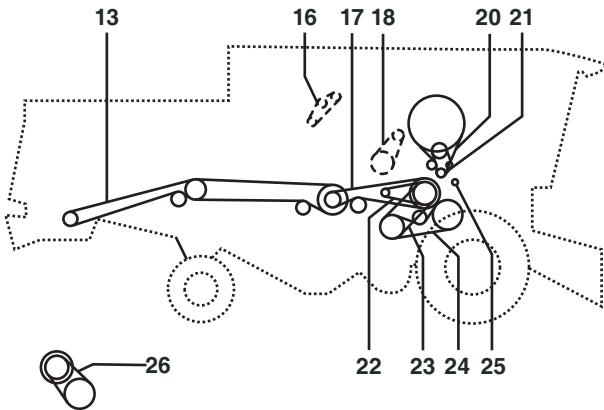

Belt No.		No. of Belts	OEM Part No.	PIX Part No.
1	-	1	644016.1	A-644016.1
2	-	1	656028.0	A-656028.0
3	-	1	621903.1	A-621903.1
4	With Mercedes Om 906 La	1	544166.0	A-544166.0
4	With Perkins 1006-6 Ta	1	660409.0	A-660409.0
5	With Mercedes Om 906 La	1	544164.0	A-544164.0
5	With Perkins 1006-6 Ta	1	544114.1	A-544114.1
6	-	1	603337.0	A-603337.0
7	-	1	603336.1	A-603336.1
8	-	1	644447.0	A-644447.0
9	-	1	623427.1	A-623427.1
10	-	1	755070.1	A-755070.1
11	N = 519	1	066034.0	A-066034.0
11	N = 660	1	785341.0	A-785341.0
12	-	2	661301.0	A-661301.0
13	-	1	061353.1	A-061353.1
13	For Corn	1	061214.0	A-061214.0
14	-	1	671209.0	A-671209.0
15	-	2	603017.3	A-603017.3
17	-	1	544147.0	A-544147.0
19	-	1	506671.2	A-506671.2
20	From No. 93202272	1	821734.2	A-821734.2
20	To No. 93202271	1	545689.0	A-545689.0
21	-	1	056961.0	A-056961.0
22	-	1	644448.0	A-644448.0
23	-	1	661427.0	A-661427.0
24	Drum Variable Speed Drive	1	661220.1	A-661220.1
26	Direct Drive	1	661429.0	A-661429.0
0	Alternator From No. 93202272	1	796998.0	A-796998.0
0	Alternator Till Nr. 932002271	1	545954.0	A-545954.0