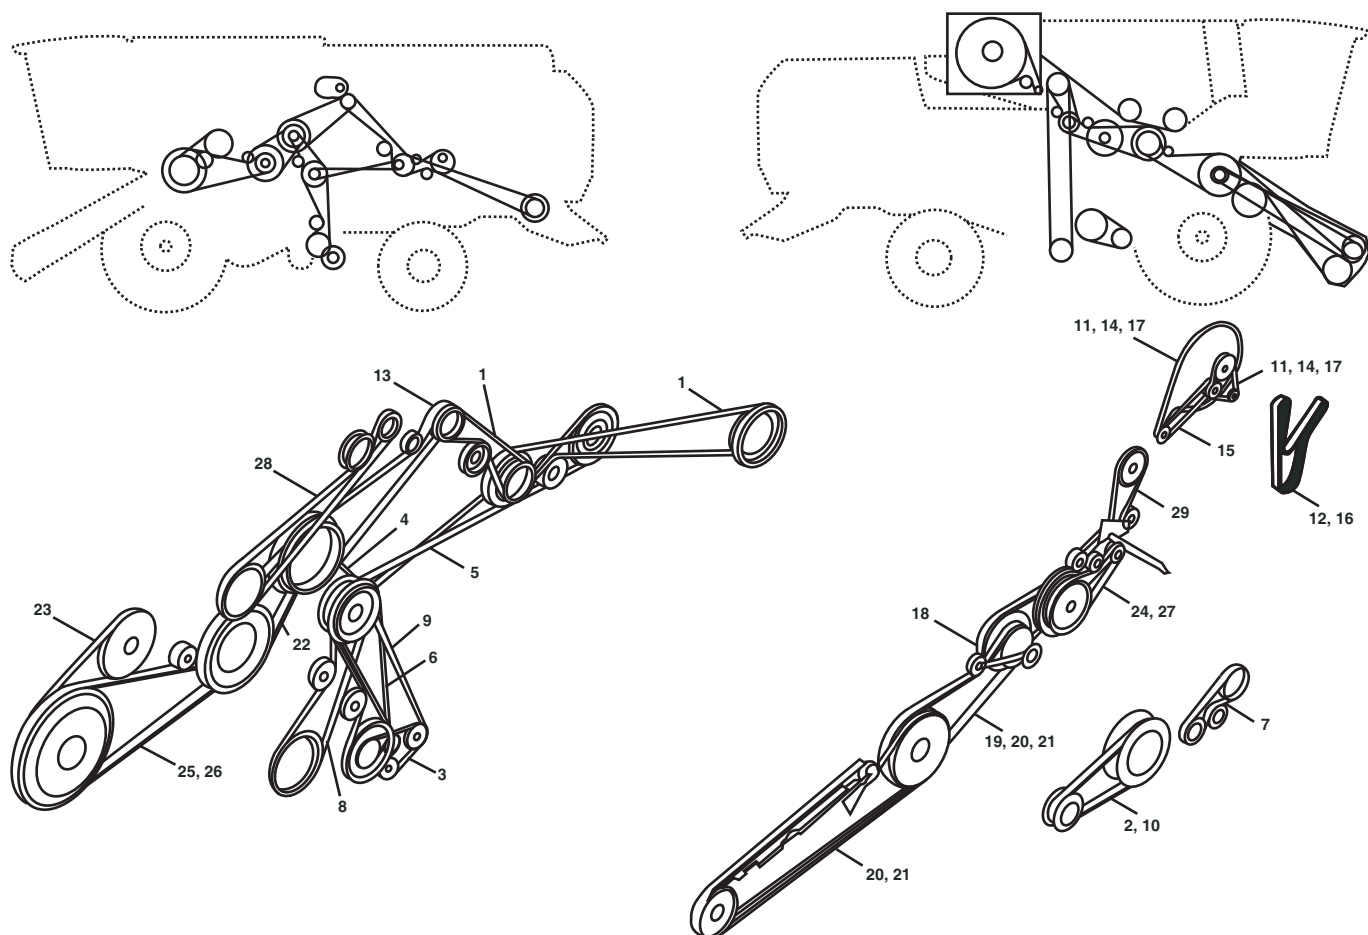

NEW HOLLAND CX 8060

Belt No.		No. of Belts	OEM Part No.	PIX Part No.
1A	Chopper Drive (bsn C723)	1	84075345	A-84075345
1A	Chopper Drive (asn D724)	1	84175581	A-84175581
1B	Chopper Drive (for Russia Only)	1	84075635	A-84075635
1B	Chopper Drive (bsn C723)	1	87339998	A-87339998
1B	Chopper Drive (asn D724)	1	84175580	A-84175580
2	Grass Seed Equip., Accessory, For Self-levelling Only	1	84023277	A-84023277
2	Grass Seed Equip., Accessory, For Fixed Shoe Only	1	84023278	A-84023278
3	Shaker Shoe Drive - Self-levelling	2	84056913	A-84056913
4	Intermediate Shaft For Cleaning Drive, With Slope Compensation	1	84057392	A-84057392
5	Straw Walker Drive (4hb)	1	84057482	A-84057482
6	Shaker Shoe And Tailings Elevator Drive, With Slope Compensation	1	84057874	A-84057874
7	Tailings Elevators, Bottom Auger (right Hand)	2	84058339	A-84058339
8	Shaker Shoe Drive, Fixed Shoe, Without Slope Compensation	1	84432785	A-84432785
9	Tailings Elevator Drive, Fixed Shoe, Without Slope Compensation	1	84435035	A-84435035
10	Fan Vari-drive For Self-levelling Only	1	84817627	A-84817627
10	Fan Vari-drive For Fixed Shoe Only	1	919739	A-919739
11	Drive, Rotary Screen And Fan(bsn C599)	1	84057085	A-84057085
11	Drive, Rotary Screen And Fan(asn D600)	1	87664428	A-87664428