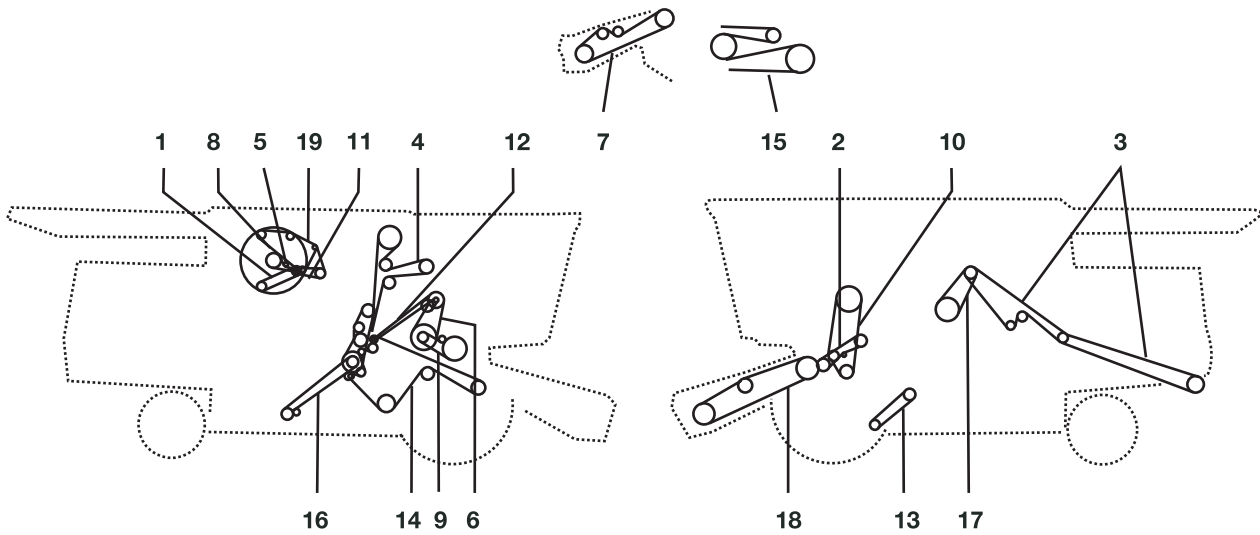

JOHN DEERE 9600 MAXIMIZER

Belt No.		No. of Belts	OEM Part No.	PIX Part No.
1	Cooling Fan	1	H132808	A-H132808
1	Cooling Fan	2	H153297	A-H153297
3	Rotary Screen Drive	1	H146637	A-H146637
3	Rotary Screen Drive	1	H146636	A-H146636
4	Air Conditioning Compressor Drive	1	H134437	A-H134437
4	Air Conditioning Compressor Drive	1	H81742	A-H81742
4	Air Conditioning Compressor Drive	1	H80896	A-H80896
5	Clean Grain Elevator Drive	1	H135458	A-H135458
5	Clean Grain Elevator Drive	1	H141166	A-H141166
6	Cylinder Drive Intermediate	1	H162629	A-H162629
6	Cylinder Drive Intermediate	1	H210476	A-H210476
7	Cylinder Drive Regulardual-range & single Range	1	H115881	A-H115881
7	Cylinder Drive, slow Speed	1	H118618	A-H118618
8	Tailings Auger & elevator (lower)	1	N110085	A-N110085
9	Header And Reel pump	1	H125565	A-H125565
9	Header And Reel pump	1	H140160	A-H140160
10	Straw Chopper Drive, Front	1	H125380	A-H125380
10	Straw Chopper Drive, Front - Fine Chopper	1	H157726	A-H157726
10	Chopper In Windrow Or Forward Position	1	P47885	A-P47885
10	Chopper In Windrow Or Forward Position	1	H23950	A-H23950
10	Chopper In Rear (operating) Position	1	H125381	A-H125381
11	(490-980 Rpm) Opt.speed	1	H137264	A-H137264
11	(750-1350 Rpm) Standard Speed	1	H140404	A-H140404
11	(750-1600 Rpm) Standard Speed	1	H152146	A-H152146
11	(490-980 Rpm) Opt.speed	1	H152180	A-H152180
12	Feeder House Fixed Speed With Reverser	1	H126345	A-H126345
13	Feeder Drive Variable Speed	1	H125711	A-H125711
14	Straw Spreader Drive	1	H128234	A-H128234
15	For Alternator	2	RE44538	A-RE44538
15	For Alternator	1	R73189	A-R73189
15	For Alternator	1	H101813	A-H101813
16	Countershaft (secondary)	1	H128010	A-H128010
17	Straw Walker Shoe - Conveyor Augers	1	H131169	A-H131169