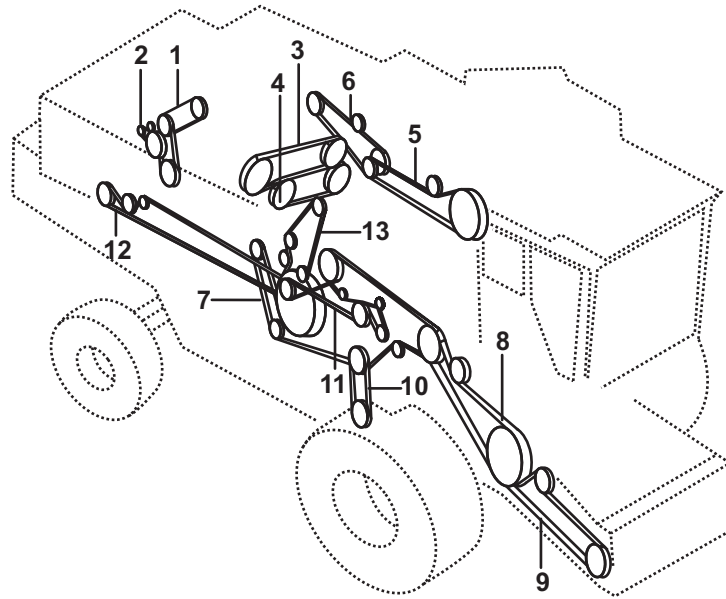

Belt No.		No. of Belts	OEM Part No.	PIX Part No.
1	Compressor, A/c	1	1250587C1	A-1250587C1
2	Fan, Alternator, water Pump	1	J911565	A-J911565
3	Separator Drive	1	191241C1	A-191241C1
4	Rotor Variable Drive	1	193923C3	A-193923C3
5	Grain Tank Unloader Drive	1	1989216C1	A-1989216C1
6	Auxilliary Pump Drive	1	124573A1	A-124573A1
7	Straw Chopper Drive	1	1315265C1	A-1315265C1
8	Feeder Drive W/rock Trap	1	1315168C1	A-1315168C1
9	Feeder Jackshaft Drive W/60" Feeder	1	1308489C2	A-1308489C2
9	Feeder Jackshaft Drive W/54 1/2" Feeder	1	1313097C3	A-1313097C3
11	Cleaning Fan Drive	1	1541569C1	A-1541569C1
12	Straw Spreader Drive	1	196371C1	A-196371C1
13	Elevator Drive W/discharge Beater	1	186509C2	A-186509C2