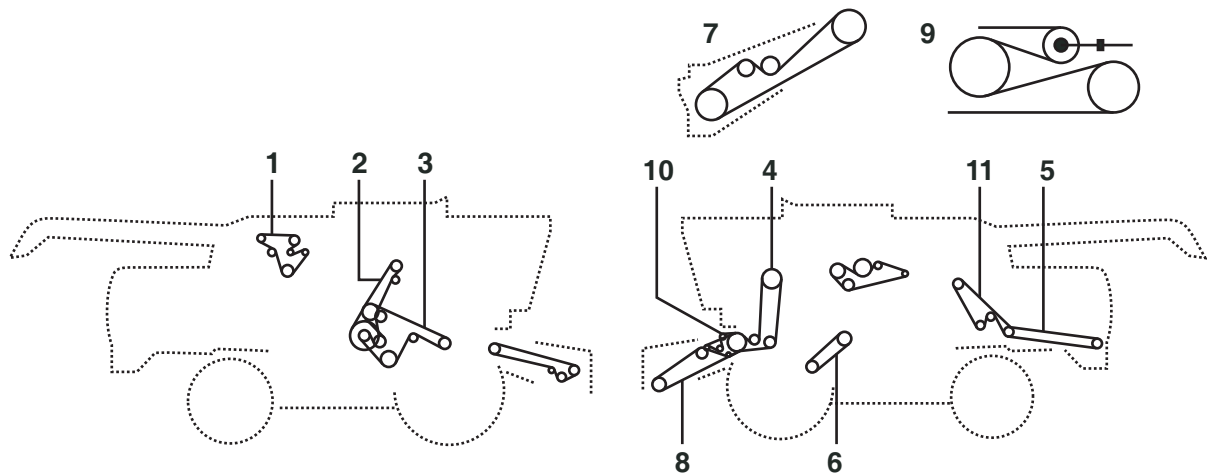

Belt No.		No. of Belts	OEM Part No.	PIX Part No.
1	Alternator (95 Amp)	1	H163515	A-H163515
1	Alternator (185 Amp)	1	R164820	A-R164820
2	Counter shaft (secondary)	1	H128010	A-H128010
3	Shoe, Walker & conveyor Augers	1	H131169	A-H131169
4	Header And Reel Pump (standard Capacity)	1	H151952	A-H151952
4	Header And Reel Pump (high Capacity)	1	H155998	A-H155998
5	Straw Chopper (fine Cut)	1	H175434	A-H175434
5	Straw Chopper (fine Cut Baling)	1	H22529	A-H22529
5	Straw Chopper (standard)	1	H160654	A-H160654
5	Straw Chopper (standard Baling)	1	H23950	A-H23950
6	Cleaning Fan (750 - 1350 Rpm)	1	H152146	A-H152146
6	Cleaning Fan (490 - 980 Rpm)	1	H152180	A-H152180
7	Feeder house Fixed Speed W/ Reverser	1	H203473	A-H203473
8	Variable Speed (standard capacity)	1	H203393	A-H203393
8	Variable Speed (high Capacity)	1	H218728	A-H218728
9	Straw Spreader	1	H128234	A-H128234
10	Air Flow Drive	1	H171386	A-H171386
11	Straw Chopper (front)	1	H157726	A-H157726