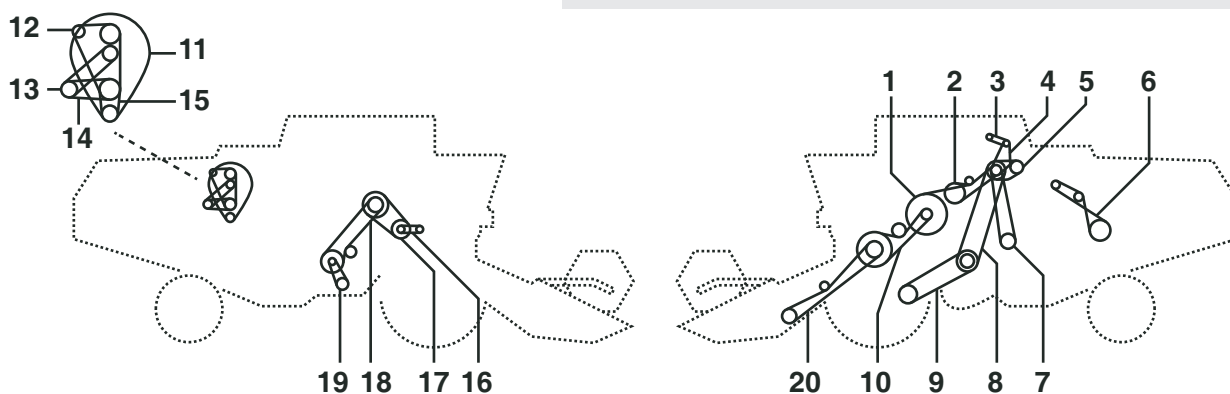

Belt No.		No. of Belts	OEM Part No.	PIX Part No.
1	Separator Andcleaning Unit	1	Z33790	A-Z33790
2	Grain Tank Unloading Drive	1	Z47911	A-Z47911
3	Ventilator Drive	1	CA20514	A-CA20514
4	Ventilator Drive	1	CA20518	A-CA20518
5	Hydraulic Pump Drive	1	Z34828	A-Z34828
6	Separator & cleaning Unit(Ser Nr following to 024653)	1	Z35965	A-Z35965
6	Separator & cleaning Unit(Ser Nr Priorto 024653)	1	Z33605	A-Z33605
7	Main Drive (sub For Z37476)	1	Z41728	A-Z41728
8	(975)	2	AZ22914	A-AZ22914
9	(975)	1	Z34099	A-Z34099
10	Feeder House	1	Z38186	A-Z38186
10	Feeder House	1	Z21501	A-Z21501
11	Alternator Drive (975 Hydro 4)	2	Z37192	A-Z37192
12	Alternator Drive (ser Nr Prior To 389082) (975)	2	AT24833	A-AT24833
12	Engine Purify Drive (975 Hydro 4)	1	H79235	A-H79235
12	Engine Purify Drive (ser Nr Following To 389083) (975)	1	AR72036	A-AR72036
13	(975 Hydro 4)	1	Z38149	A-Z38149
14	Separator Andcleaning Unit (975 Hydro 4)	1	Z38148	A-Z38148
15	(975)	1	Z32190	A-Z32190
15	Cylinder Drive Variable (975 Hydro)	1	Z37191	A-Z37191
17	Cylinder Drive Variable	1	Z20823	A-Z20823
18	Fan Drive	1	Z34405	A-Z34405
19	Separator Andcleaning Unit	1	Z41178	A-Z41178
20	Feeder House (ser Nr 013568 To 024652)	1	Z36949	A-Z36949
20	Feeder House (ser Nr Following To 024653)	1	Z39314	A-Z39314
20	Feeder House (ser Nr Prior To 013567) (975)	1	Z25670	A-Z25670