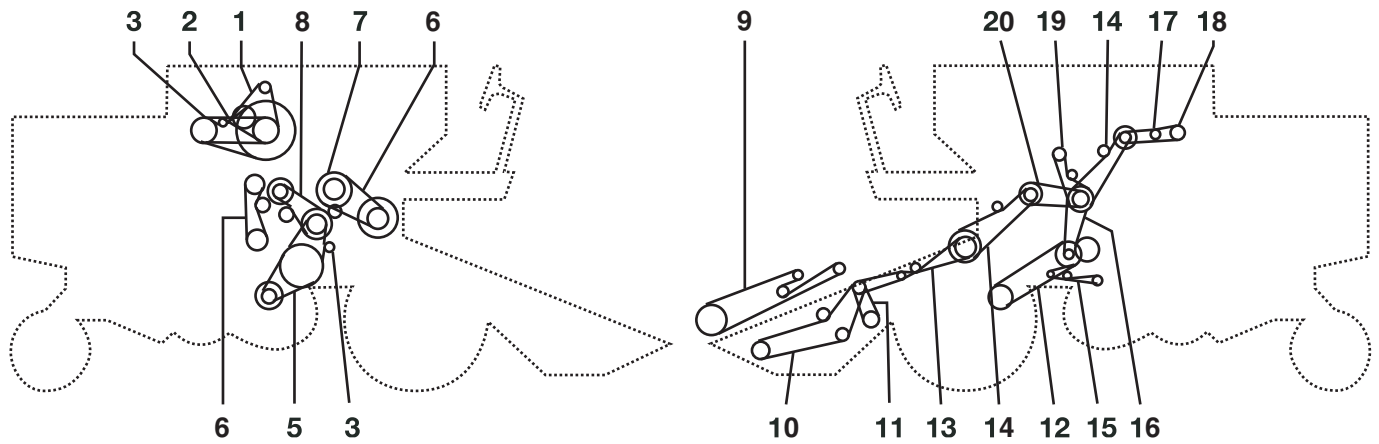

Belt No.		No. of Belts	OEM Part No.	PIX Part No.
1	Alternator And Waterpump Drive (mercedesengine)	1	80421173	A-80421173
1	Alternator Drive (ford Engine 2704 Et)	1	80371222	A-80371222
1	Ford Engine	1	81540767	A-81540767
2	Intermediate Shaft - Screen Drive	1	80399058	A-80399058
3	Dust Filter	1	80381489	A-80381489
3	Dust Screen Drive	1	80457643	A-80457643
4	Tailings Auger (superior) (grain)	1	80387469	A-80387469
5	Fan Drive	1	80378989	A-80378989
6	Fan Drive	1	80388280	A-80388280
7	Drum Drive Variable Speed	1	80336784	A-80336784
8	Beater Drive (201 = 4406001 - 4411999)	2	80396750	A-80396750
8	Beater Drive (30 = 4322001 - ...)	2	80437033	A-80437033
9	Intermediate Shaft - Beater Drive	1	80395955	A-80395955
10	Beater Drum Drive	1	80451481	A-80451481
10	Main Shaft Drive	1	80397298	A-80397298
11	Drum Drive Variable Speed	1	80397297	A-80397297
12	Hydraulic Pump Drive	1	80230151	A-80230151
13	Intermediate Shaft - Screen Drive	1	80389245	A-80389245
14	Ground Speed Drive (reduced Speed)	1	80420606	A-80420606
14	Ground Speed Drive (standard Speed)	1	80230076	A-80230076
15	Straw Walker Drive	1	80605529	A-80605529
16	Intermediate Shaft - Auger (grain)	1	80410896	A-80410896
17	Straw Elevator Drive	1	80393326	A-80393326
18	Intermediate Shaft - Cutter Drive	2	80643353	A-80643353
19	Ground Speed Drive	1	80230077	A-80230077
19	Speed Variator drive	1	80356024	A-80356024