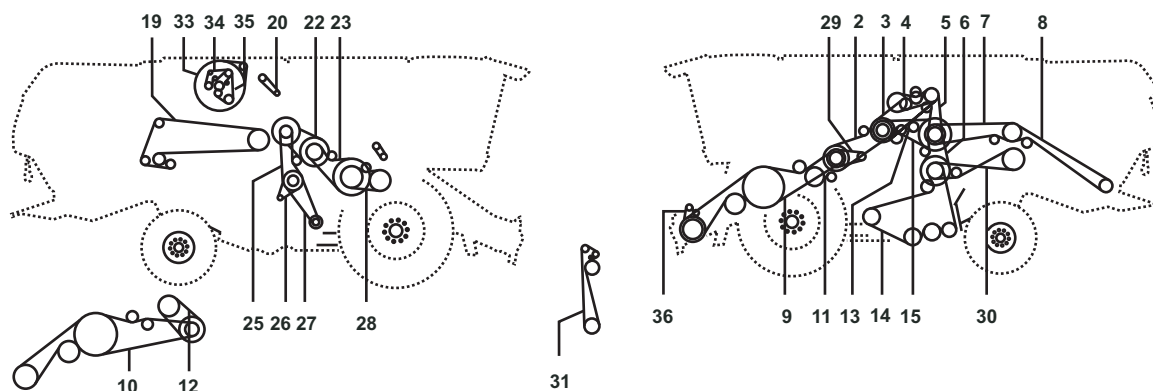

Belt No.		No. of Belts	OEM Part No.	PIX Part No.
2	Cutterbar Drive, 1ste Stage	1	644892.0	A-644892.0
3	Threshing Mechanism At Caterpillar C13, C10	1	667881.0	A-667881.0
3	Threshing Mechanism Engine C9	1	352403.0	A-352403.0
3	Threshing Mechanism Engine 3126b, C6.6	1	667453.0	A-667453.0
4	Discharge Drive Grain Tank	1	667250.0	A-667250.0
5	Chopper Drive - 1st Stage at Motor C13, C10, C9 And 3126b	1	667958.3	A-667958.3
5	Chopper Drive - 1st Stage At Motor C6.6	1	355696.0	A-355696.0
6	Sieve Pan Drive - 2nd Stage	1	667252.0	A-667252.0
7	Chopper Drive - 2nd Stage	1	061700.1	A-061700.1
8	Chopper Drive - 3rd Stage Rigid Chopper	1	628888.0	A-628888.0
9	Cutterbar Drive, 2nd Stage W/o Variable Speed Drive	2	667454.0	A-667454.0
10	Cutterbar Drive, 3rd Stage With Variable Speed Drive	2	667551.1	A-667551.1
11	Synchronous Drive	1	667249.0	A-667249.0
12	Cutterbar Drive With Variable Speed Drive	1	667530.1	A-667530.1
13	Chaff Spreader Drive	1	746508.1	A-746508.1
14	Cleaning - 3rd Stage	1	667651.0	A-667651.0
15	Cleaning - 1st Stage	1	644209.0	A-644209.0
19	Finger Roller	1	628991.0	A-628991.0
22	Drum Drive Variable Speed	1	667248.0	A-667248.0
23	Drum Drive	1	176442.1	A-176442.1
25	Fan Drive	4	746506.0	A-746506.0
26	Suction Fan	1	644781.0	A-644781.0
27	Fan Drive Variable Speed	1	667457.0	A-667457.0
28	Pre-drum Drive	1	667251.1	A-667251.1
29	Hydraulic Reel Pump Drive	1	829094.0	A-829094.0
30	Straw Walker Drive	1	667477.0	A-667477.0
31	Straw Spreader Drive	1	539443.0	A-539443.0
33	Radiator Screen - 2nd Stage	1	545689.0	A-545689.0
34	Engine C9 Emission Standard 2	1	796786.0	A-796786.0
34	Engine 3126 B	1	796474.0	A-796474.0
35	Fan Drive - Engine C10, C13 (from Nr. 58401487)	1	628964.1	A-628964.1
35	Fan Drive (up To Nr. 58401486)	1	743910.1	A-743910.1
35	Fan Drive - Engine 3126b And At C9-Emission Std.	1	796450.0	A-796450.0
35	Fan Drive C9-exhaust Level 3a	1	584627.1	A-584627.1
35	Fan Drive At Motor C6.6	1	580157.0	A-580157.0
36	Suction Blower E.-channel	1	765985.0	A-765985.0