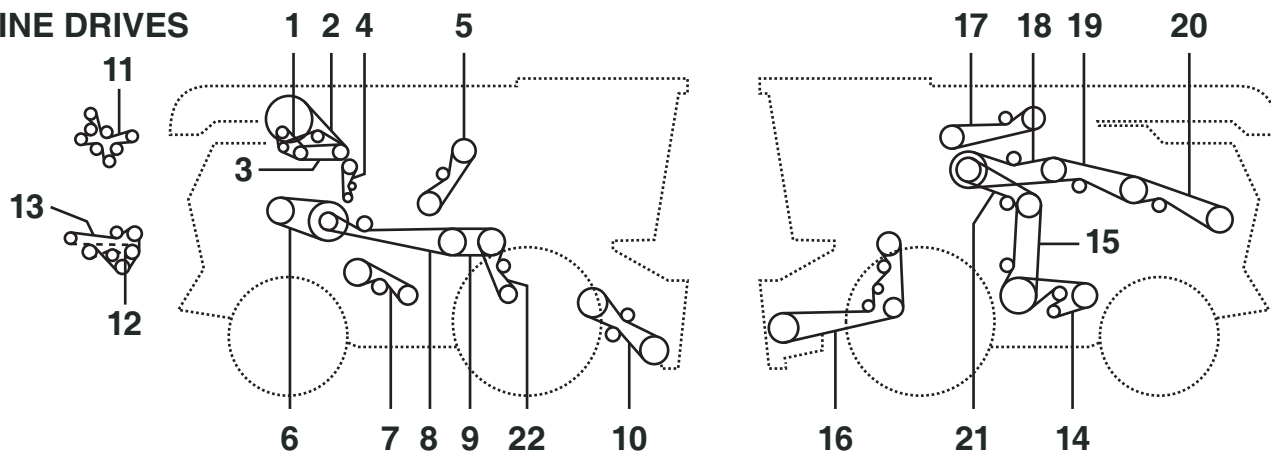

ENGINE DRIVES

Belt No.		No. of Belts	OEM Part No.	PIX Part No.
1	Fan Drive	1	87284244	A-87284244
2	Rotary Screen (upper)	1	87664428	A-87664428
3	Rotary Screen (lower)	1	747177	A-747177
4	Dust Screen Aspirator (serial Following Nr 01/09/2012)	1	84422774	A-84422774
5	Grain Elevator Drive	1	84137965	A-84137965
6	Drum Variator (prior to Ser Nr 29/07/2012)	1	87676816	A-87676816
7	Bottom Auger And Tailings Elevator (right Hand)	1	84332132	A-84332132
8	Header Drive (corn And Bean Only)	1	84352808	A-84352808
8	Header Drive (grain Only)	1	84352807	A-84352807
8	Header Drive, Variable (corn And Bean Only) (prior To Ser Nr 27/02/2012)	1	84298895	A-84298895
9	Feeder Drive Variator (corn And Bean Only)	1	87583907	A-87583907
10	Feeder Drive (right Hand)	1	84254480	A-84254480
11	Engine Belt (f2c, Fe613a, A017 And A018)	1	84292639	A-84292639
12	Air Conditioning Belt (f3e E0684s E913 And F3a Fe613a A002)	1	84238514	A-84238514
13	Alternator, Waterpump Belt (f3e E0684s E913 And F3a Fe613a A002)	1	84238513	A-84238513
14	Shaker Shoe Drive, Self Levelling	1	84353448	A-84353448
15	Beater, Intermediate Drive	1	87315599	A-87315599
16	Feeder Drive (left Hand)	1	84274885	A-84274885
16	Feeder Drive (left Hand)	1	87545653	A-87545653
17	Unloader Auger Drive	1	87011585	A-87011585
18	Main Drive	1	87545651	A-87545651
19	Chopper, Intermediate Drive (front)	1	87580100	A-87580100
19	Chopper, Intermediate Drive (for Chopper Ready Drive)	1	87580100	A-87580100
20	Chopper, Intermediate Drive (rear)	1	87580100	A-87580100
21	Beater Drive	1	87546479	A-87546479