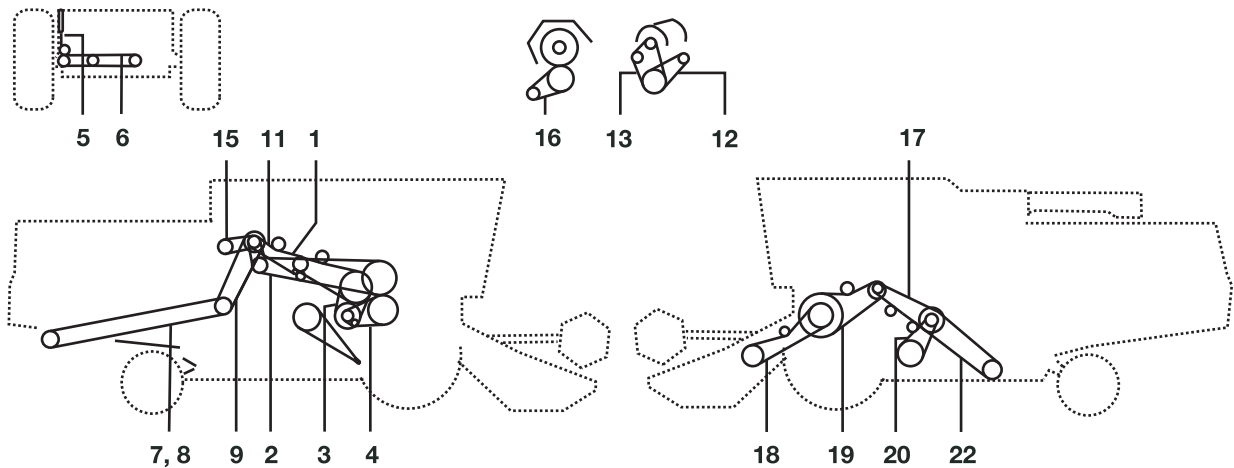

Belt No.		No. of Belts	OEM Part No.	PIX Part No.
0	-	1	1141510	A-1141510
0	-	1	1141789	A-1141789
0	-	1	1141530	A-1141530
0	-	1	1141941	A-1141941
0	-	1	1141591	A-1141591
0	-	1	1141613	A-1141613
0	-	1	6212866	A-6212866
0	-	2	6257898	A-6257898
1	Engine - Straw Stripper Drum / M3610	1	6215248	A-6215248
2	Engine - Grain Tank Emptying	1	1141666	A-1141666
3	Threshing Drum - Variator	1	6215222	A-6215222
4	Countershaft - Threshing Drum	1	6256546	A-6256546
5	Straw Walkers Transmission - Fan	1	1139242	A-1139242
6	Fan - Cleaning Fan	1	6210890	A-6210890
8	Straw Chopper - Straw Hood / M3610	1	1141645	A-1141645
8	Straw Chopper - Straw Hood / M3630/m3640	1	1141749	A-1141749
9	Engine - Chopper Transmission	1	1210737011900	A-1210737011900
11	Engine - Grain Tank Clutch	1	1141613	A-1141613
12	Generator Drive / Typ 6204	1	2235180	A-2235180
13	Blower Drive / +263 Type 6204	1	2235177	A-2235177
13	Blower Drive / -262 Type 6204	2	2234343	A-2234343
15	Compressor - Type Cooling Plant	1	1139229	A-1139229
16	Generator Drive / Type 6208	1	2235713	A-2235713
17	Straw Stripper Drum - Walkers Transmission	2	6256619	A-6256619
18	Cutting Table Drive	1	1141595	A-1141595
18	Maize Picking Attachments Drive	1	1141615	A-1141615
19	Straw Stripper Drum - Feed Channel	1	1141608	A-1141608
19	Straw Stripper Drum - Feed Channel Maizeeq	1	6215268	A-6215268
20	Walkers Transmission - Shaker Shoe Transmission	1	6256714	A-6256714
22	Walkers Transmission - Returns Elevator	1	6210917	A-6210917