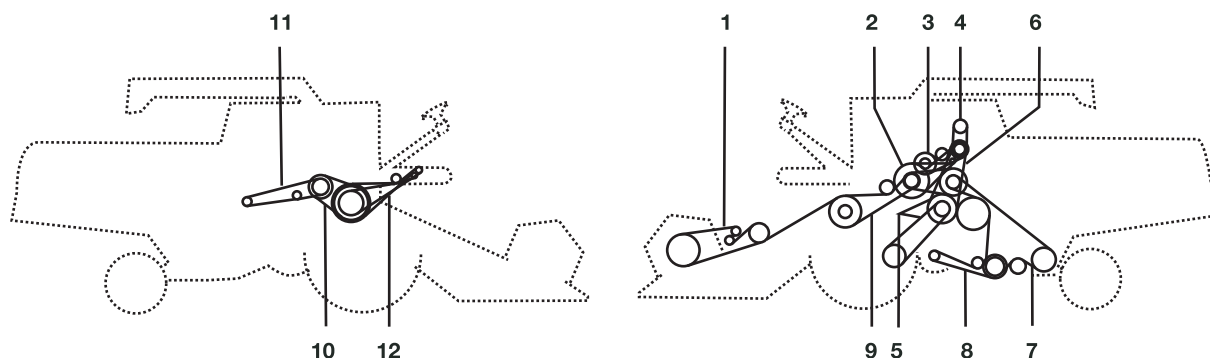

LAVERDA 3300

Belt No.		No. of Belts	OEM Part No.	PIX Part No.
1	Reel Drive	1	340433458	A-340433458
3	Unloading System - Vibrator	1	340433980	A-340433980
3	Clean Grain Elevator U-joint Loading Auger	1	E60212	A-E60212
3	Clean Grain Elevator Drive	1	H87648	A-H87648
4	Hydraulic Pump Drive	1	340433223	A-340433223
4	Clean Grain Elevator Countershaft	1	H23817	A-H23817
5	Traction Variator Drive	1	340435120	A-340435120
6	Return Drive	1	340433412	A-340433412
6	Cleaning Fandrive	1	H80726	A-H80726
7	Air Conditioning Compressor Drive	1	H86273	A-H86273
7	Air Conditioning Compressor Drive	1	H81742	A-H81742
7	Air Conditioning Compressor Drive 292	1	H80896	A-H80896
7	Straw Walker - Auger Drive	1	340433970	A-340433970
7	Air Conditioning Compressor Drive	1	H63772	A-H63772
8	Main Fan	1	340433283	A-340433283
9	Cylinder	3	AH80500	A-AH80500
9	Elevator Drive (upper) Shaft	1	340433432	A-340433432
10	Engine Fan Drive	1	H79236	A-H79236
10	Engine Fan Cab (with A/c Compressor Drive)	1	H86271	A-H86271
10	Cylinder Variator drive	1	340435138	A-340435138
11	Engine Fan Countershaft	1	H79235	A-H79235
11	Fan Drive Variable Speed	1	340433176	A-340433176
12	Straw Chopper (front)	1	H20407	A-H20407
13	Hydrostatic Reel Pump	1	H77683	A-H77683
17	Platform And Feeder House (upper)	1	H76028	A-H76028
18	Countershaft (primary)	2	AH98052	A-AH98052
19	Propulsion Drive (lower)	1	H75911	A-H75911
20	Propulsion Drive (upper)	1	H75911	A-H75911
21	Straw Chopper Drive (rear)	1	H79787	A-H79787
22	Rotary Deflector	1	H86039	A-H86039
22	Rotary Deflector	1	H86060	A-H86060
23	Rotary Screen Drive	1	H86259	A-H86259
24	Countershaft (secondary)	1	H138762	A-H138762
25	Shoe Supply Augers (grain)	1	H79285	A-H79285
26	Straw Spreader Drive	1	H80159	A-H80159
27	Tailings Auger (lower)	1	E63031	A-E63031
28	Unloading Auger Countershaft	1	H76136	A-H76136
29	Alternator & Waterpump Drive	1	H80897	A-H80897