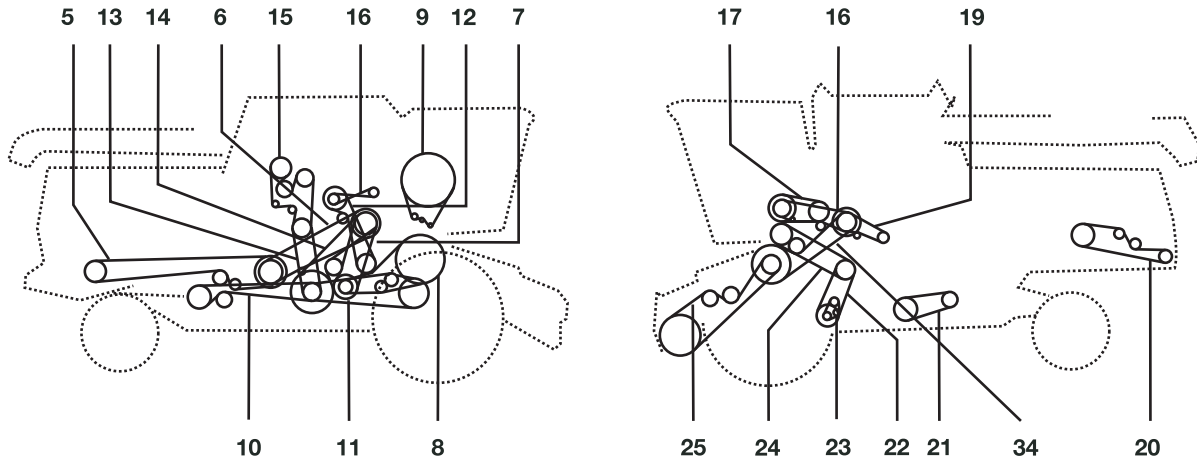

Belt No.		No. of Belts	OEM Part No.	PIX Part No.
0	Torque-sensing Countershaft Drive	1	H113749	A-H113749
0	Countershaft (upper) 2480 Mm	1	P49415	A-P49415
1	Alternator And Waterpump Drive	1	H79236	A-H79236
2	Rotary Screen Drive	1	H86273	A-H86273
3	Engine Fan Drive	1	H86272	A-H86272
4	Air Conditioning Compressor Drive (serial Nr. 600000 - ...)	1	H113565	A-H113565
4	Air Conditioning Compressor Drive (serial Nr. ... - 600001)	1	R71603	A-R71603
5	Straw Chopper Drive (rear)	1	H103344	A-H103344
6	Straw Chopper Drive	1	H101436	A-H101436
7	Countershaft 2650 Mm (lower)	1	E60212	A-E60212
8	Cylinder - 3-banded (n=315 To 830 Rpm) (serial Nr. - ... - 551900)	1	H96423	A-H96423
8	Cylinder - 3-banded (serial Nr. ... - 551900)	1	H96408	A-H96408
8	Cylinder - 4-banded (optional) (serial Nr. 551899 - ...)	1	H96422	A-H96422
8	Cylinder - 4-banded (standard) (serial Nr. 551899 - ...)	1	H110375	A-H110375
9	Rotary Screen Drive	1	H86259	A-H86259
10	Tailings Auger Drive	1	H118730	A-H118730
11	Shoe Supply Augers	1	H77010	A-H77010
12	Beater (100 % Beater Speed)	1	H96414	A-H96414
12	Beater (150 % Beater Speed)	1	H101469	A-H101469
13	Clean Grain Elevator Countershaft	1	H27433	A-H27433
14	Countershaft (secondary)	1	H81222	A-H81222
14	Countershaft (secondary)	1	H110300	A-H110300
15	Clean Grain Elevator And Loading	1	H77766	A-H77766
17	Unloading Auger Drive	2	AH96300	A-AH96300
18	Multi-groove Separator Drive	1	H108175	A-H108175