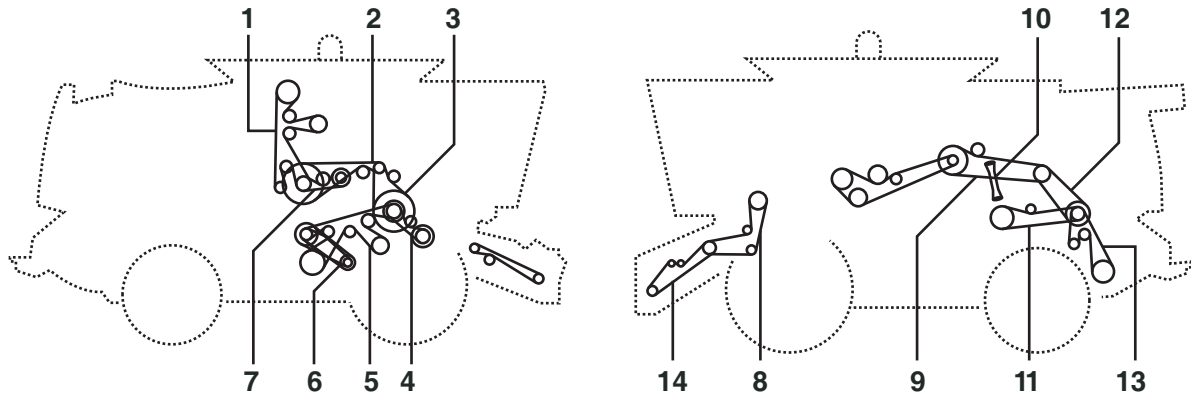

JOHN DEERE 9870 STS (NA EDITION)

Belt No.		No. of Belts	OEM Part No.	PIX Part No.
1	Clean Grain Elevator	1	H223230	A-H223230
2	Right Hand Jackshaft (rear)	1	H154723	A-H154723
3	Right Hand Jackshaft (front)	2	AH150678	A-AH150678
4	Feed Accelerator, Standardspeed	1	H236472	A-H236472
4	Feed Accelerator, Slow Speed	1	H221732	A-H221732
4	Feed Accelerator, High Speed	1	H221733	A-H221733
4	Feed Accelerator, High Speed	1	H230230	A-H230230
5	Shoe Fan Andconveyor Augers	1	H175587	A-H175587
6	Cleaning Fan	1	H230909	A-H230909
6	Cleaning Fan, Slow Speed	1	H215389	A-H215389
7	Tailings Auger Andelevator	1	H154731	A-H154731
8	Header & Reelpump, High Capacity	1	H156541	A-H156541
8	Header & Reelpump, Multi-speed Feeder House Drive	2	H229018	A-H229018
9	Unloading Auger System	1	Ah160080	A-AH160080
10	Variable Rotor Drive	1	H208431	A-H208431
11	Discharge Beater	1	H219182	A-H219182
11	Discharge Beater (cis)	1	H168301	A-H168301
12	Countershaft, Discharge Beater & Chopper (Standard Duty)	1	HXE10556	A-HXE10556
12	Countershaft, Discharge Beater & Chopper (Heavy Duty)	1	HXE10501	A-HXE10501
12	Countershaft, Discharge Beater & Chopper (CIS)	1	HXE15671	A-HXE15671
13	Straw Chopper	1	H223212	A-H223212
13	Straw Chopper (cis)	1	H235564	A-H235564
14	Fixed Speed Feeder House (extra Heavy Duty)	1	H174885	A-H174885
14	Fixed Speed Feeder House Multi-speed Feeder House Drive	1	H229019	A-H229019