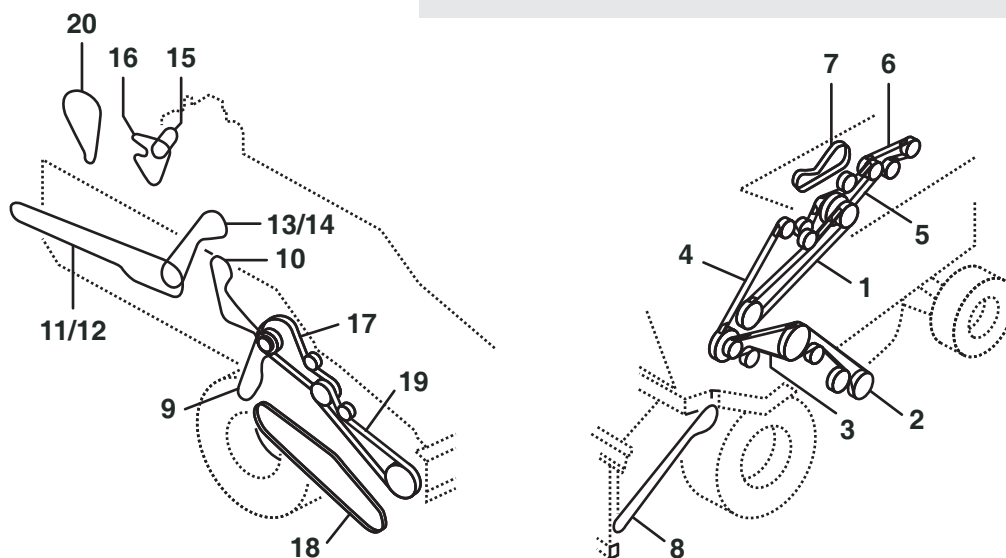

GLENER A76

Belt No.		No. of Belts	OEM Part No.	PIX Part No.
1	Unloader Drive	1	71410767	A-71410767
2	Grain Elevator Drive	1	71410765	A-71410765
3	Shaker Shoe Pitman Drive	1	71390199	A-71390199
4	Beater Drive	1	71388216	A-71388216
5	Main Countershaft Drive	1	71390188	A-71390188
6	Rotor Pump Drive	1	71418976	A-71418976
7	Propel Pump Drive	1	71418978	A-71418978
8	Feeder Pivot Shaft Drive	1	71427255	A-71427255
9	Variable Speed Fan Drive	1	71394352	A-71394352
10	Return Elevator Drive	1	71385801	A-71385801
11	Chopper Drive (secondary)	1	71406339	A-71406339
12	Spreader Drive (secondary)	1	1680230W1	A-1680230W1
13	Spreader Drive (primary)	1	71414420	A-71414420
14	Chopper Drive (primary)	1	71406338	A-71406338
15	A/c Compressor Drive	1	71148120	A-71148120
17	Beater-to-feeder House Jackshaft	1	71398384	A-71398384
18	Variable Speed-to-header Countershaft	1	71399505	A-71399505
19	Jackshaft-to-header Countershaft	1	71399519	A-71399519
20	Rotary Screen Drive	1	71396754	A-71396754