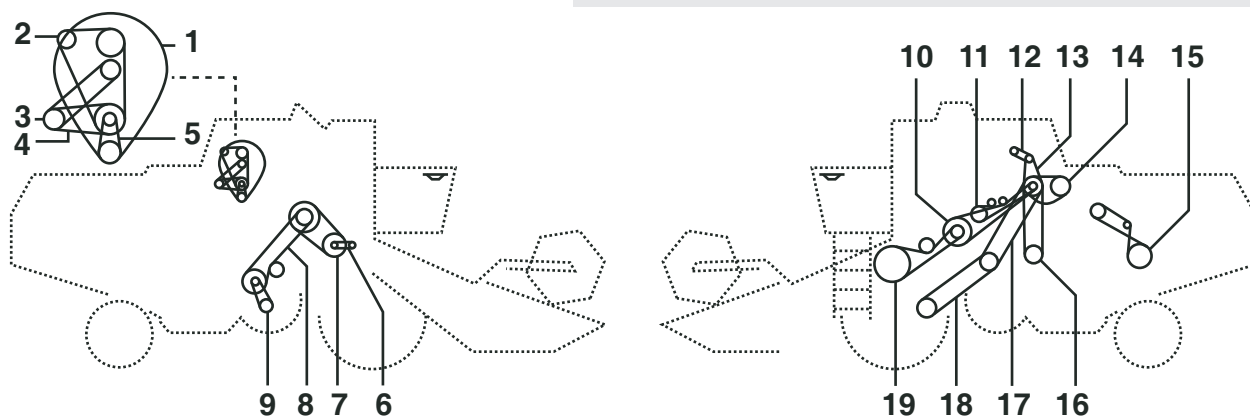

Belt No.		No. of Belts	OEM Part No.	PIX Part No.
1	Purify Drive (985)	1	Z37192	A-Z37192
1	Purify Drive	1	Z38704	A-Z38704
2	Fan Drive (985)	1	H79235	A-H79235
3	(985)	1	Z38149	A-Z38149
3	Return Purify Drive	1	Z38703	A-Z38703
4	Waterpump Drive (985)	1	Z38148	A-Z38148
4	-	1	Z38702	A-Z38702
5	(985)	1	Z37191	A-Z37191
5	-	1	Z38692	A-Z38692
7	Cylinder	1	Z37473	A-Z37473
8	Fan Drive	-	Z34405	A-Z34405
9	Fan Drive Variable Speed	1	Z41178	A-Z41178
10	Main (prior To Ser Nr 018432) (985)	1	Z33790	A-Z33790
10	Main (following To Ser Nr 018433)	1	Z38697	A-Z38697
11	Unloading Drive (prior Ser Nr xxxx / Sub Forz33368) (985)	1	Z47911	A-Z47911
11	Unloading Drive (following Ser Nr xxxx / Sub For Z38698)	1	Z47912	A-Z47912
12	Engine Fan Drive	1	CA20514	A-CA20514
13	Hydraulic Pump Drive - Engine	1	CA20518	A-CA20518
14	Hydraulic Pump Drive	1	Z34828	A-Z34828
15	Straw Discharge (prior Ser Nr 026422)	1	Z33605	A-Z33605
15	Straw Discharge (following Ser Nr 026423)	1	Z35965	A-Z35965
16	(985 Hydro)	1	Z41563	A-Z41563
17	Traction (upper) (985)	2	AZ22914	A-AZ22914
18	Traction (lower) (985)	1	Z34099	A-Z34099
19	Main Drive	1	Z38186	A-Z38186