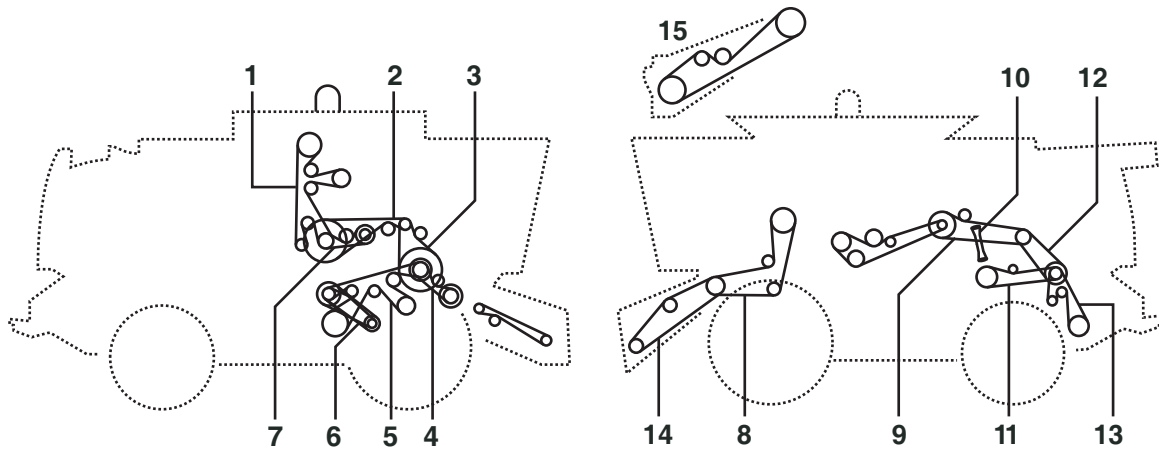

JOHN DEERE 9860 STS (NA EDITION)

Belt No.		No. of Belts	OEM Part No.	PIX Part No.
1	Clean Grain Elevator	1	H218645	A-H218645
2	Right Hand Jackshaft (rear)	1	H154723	A-H154723
3	Right Hand Jackshaft (front)	2	AH150678	A-AH150678
4	Feed Accelerator, Standard Speed	1	H221731	A-H221731
4	Feed Accelerator, Standard Speed	1	H236472	A-H236472
4	Feed Accelerator, Slow Speed	1	H201821	A-H201821
4	Feed Accelerator, Slow Speed	1	H221732	A-H221732
4	Feed Accelerator, High Speed	1	H205209	A-H205209
4	Feed Accelerator, High Speed	1	H221733	A-H221733
5	Shoe Fan And Conveyor Augers	1	H175587	A-H175587
6	Cleaning Fan	1	H206048	A-H206048
6	Cleaning Fan (slow Speed)	1	H211601	A-H211601
7	Tailings Auger And Elevator	1	H154731	A-H154731
8	Header And Reel Pump, Standard Capacity	1	H156796	A-H156796
8	Header And Reel Pump, High Capacity	1	H156541	A-H156541
9	Unloading Auger System	2	AH160080	A-AH160080
10	Variable Rotor Drive	1	H207851	A-H207851
10	Variable Rotor Drive	1	H208431	A-H208431
11	Discharge Beater	1	H168301	A-H168301
12	Countershaft, Discharge Beater & Chopper (Heavy Duty)	1	H201596	A-H201596
12	Countershaft, Discharge Beater & Chopper (standard)	1	HXE15671	A-HXE15671
13	Straw Chopper	1	H220747	A-H220747
13	Straw Chopper (premium Grain)	1	H217352	A-H217352
14	Variable Drive Feeder House	1	H218726	A-H218726
14	Variable Drive Feeder House (extra Heavy Duty)	1	H220911	A-H220911
15	Fixed Speed Feeder House	1	H203474	A-H203474
15	Extra Heavy Duty	1	H174885	A-H174885