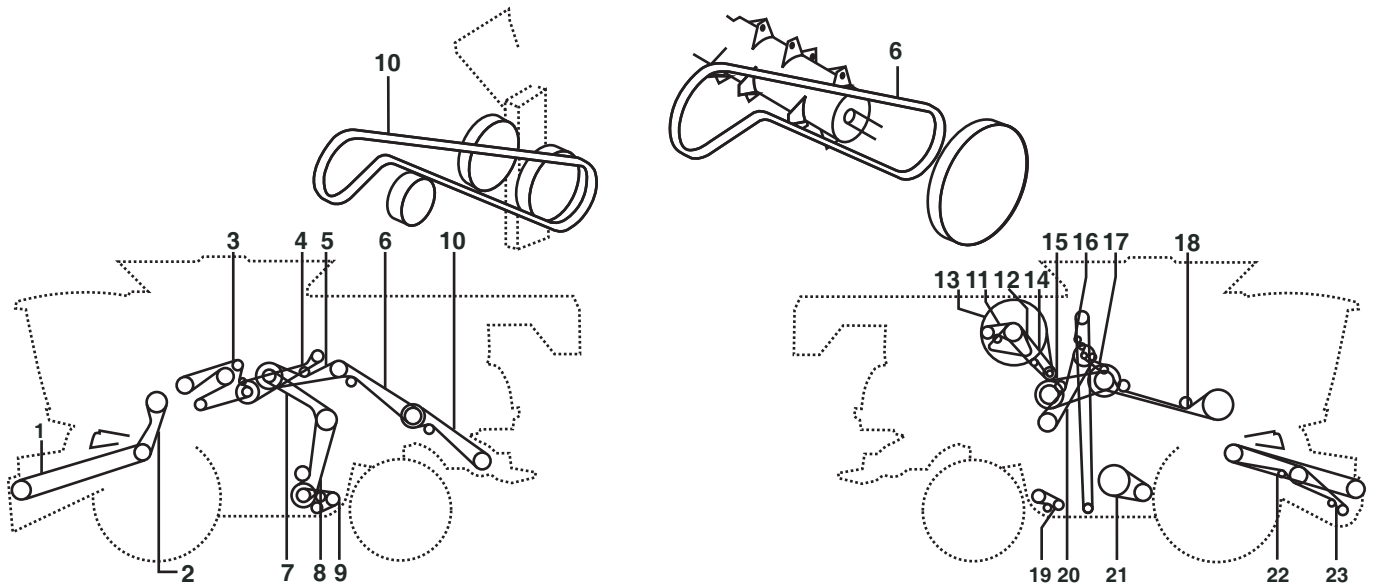

NEW HOLLAND CR 9080 ELEVATION

Belt No.		No. of Belts	OEM Part No.	PIX Part No.
1-2	Straw Elevator Drive	1	87545653	A-87545653
4	Unloading Auger	1	87011585	A-87011585
5	Main Drive	1	87545651	A-87545651
6	Chopper Drive (bsn C579)	1	87031779	A-87031779
6	Chopper Drive (asn D580)	1	87580100	A-87580100
7	Beater Drive	1	87546479	A-87546479
8	Beater Drive	1	87315599	A-87315599
9	Shaker Shoe Drive - Self-levelling	2	87325684	A-87325684
10	Chopper Drive (bsn C723)	1	87526022	A-87526022
10	Chopper Drive (asn D724)	1	84168012	A-84168012
11	Air Conditioner Unit : Mounting Group	1	84818008	A-84818008
12	Drive, Rotary Screen And Fan	2	9513136	A-9513136
13	Drive, Rotary Screen And Fan	2	87284244	A-87284244
14	Drive, Rotary Screen And Fan	2	87284244	A-87284244
15	Rotor Variator (reinforced Belt) (asn D660)	1	87540195	A-87540195
15	Rotor Variator - Variable Feeder (bsn C659)	1	86596143	A-86596143
15	Rotor Variator - Variable Feeder (asn D660)	1	87583907	A-87583907
18	Feeder Drive	1	87741240	A-87741240
18	Feeder Drive - Variable (bsn C659)	1	86729163	A-86729163
18	Feeder Drive - Variable (asn D660)	1	87583899	A-87583899
19	Tailings Elevators, Bottom Auger & R/H (BSN C675)	2	84058339	A-84058339
19	Tailings Elevators, Bottom Auger & R/H (BSN F676719)	2	84455757	A-84455757
19	Tailings Elevators, Bottom Auger & R/H (ASN D720)	2	84196804	A-84196804
20	Grain Elevator Drive	1	84137965	A-84137965
21	Fan Vari-drive	1	84817627	A-84817627
24	Grass Seed Equipment - Accessories	1	84023277	A-84023277
25	Hydraulic Fan Drive	1	87636309	A-87636309