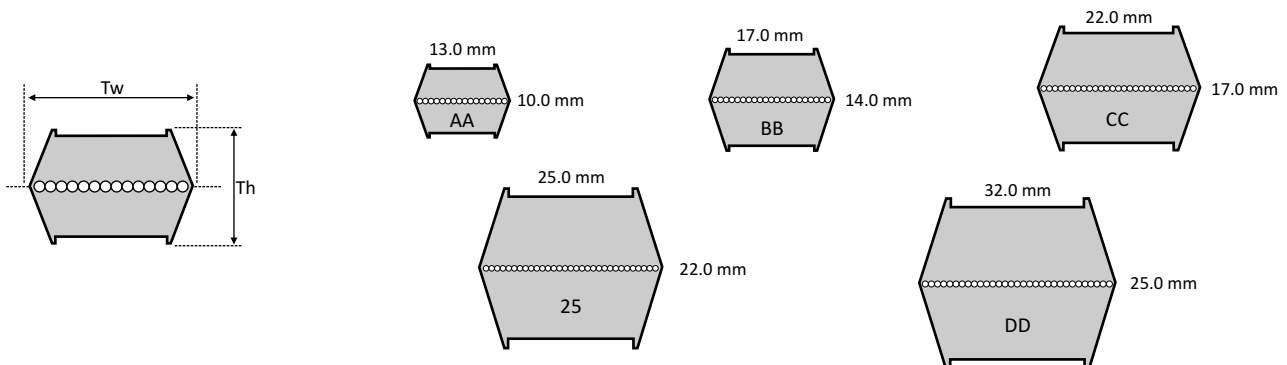

### Narrow Section

Product range:

Section	Dimensions			Recommended Minimum Pulley Diameter (mm)	Manufacturing Range	
	Tw (mm)	Th (mm)	Angle (Degrees)		Min (inch / mm)	Max (inch / mm)
AG-3V	9.7	8.0	40	63.0	19.5 / 495	160 / 4064
AG-5V	15.8	14.0	40	140.0	47 / 1194	920 / 23370
AG-8V	25.4	23.0	40	335.0	100 / 2540	920 / 23370

### Hexagonal Section

Product range:

Section	Dimensions			Recommended Minimum pulley diameter (mm)	Manufacturing Range	
	Tw (mm)	Th (mm)	Angle (Degrees)		Min (inch / mm)	Max (inch / mm)
AG-AA	13.0	10.0	40	80.0	46 / 1168	254 / 6452
AG-BB	17.0	14.0	40	125.0	40 / 1016	900 / 22860
AG-CC	22.0	17.0	40	224.0	73 / 1854	900 / 22860
AG-25	25.0	22.0	40	280.0	88 / 2235	900 / 22860
AG-DD	32.0	25.0	40	355.0	158 / 4013	900 / 22860