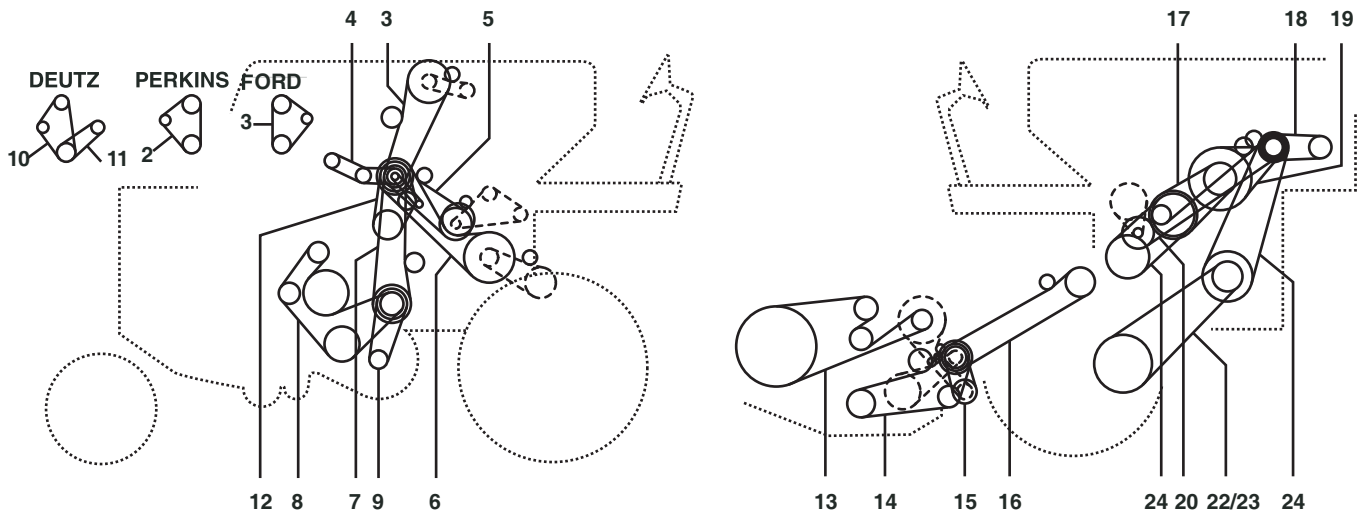

Belt No.		No. of Belts	OEM Part No.	PIX Part No.
1	Ford Engine	1	80371222	A-80371222
3	Elevator Drive Grain	1	80230164	A-80230164
3	Elevator Drive Grain	1	80353584	A-80353584
4	Rotary Screen Drive	1	80354338	A-80354338
5	Tailings Elevator Drive	1	80323413	A-80323413
6	Intermediate Reel - Knife	1	80324391	A-80324391
6	-	1	80375977	A-80375977
7	Fan Drive	1	80230059	A-80230059
8	Straw Walker - Eccentric	1	80333347	A-80333347
8	Straw Walker - Eccentric	1	80378672	A-80378672
9	Fan Drive Variable Speed	1	80320935	A-80320935
10	Deutz Engine	1	80336386	A-80336386
11	Deutz Engine	1	80386155	A-80386155
12	-	1	80356913	A-80356913
13	Reel Drive	1	80333255	A-80333255
14	Knife Drive	1	80337415	A-80337415
15	Reel Drive Variable Speed	1	80334065	A-80334065
16	Sickle Knife Drive	2	80362500	A-80362500
17	Drum Drive Variable Speed	1	80336784	A-80336784
18	Hydraulic Pump Drive	2	80335258	A-80335258
19	Main Shaft Drive	1	80323646	A-80323646
20	Unloading System	1	80333958	A-80333958
21	Drum Drive Variable Speed	1	80336784	A-80336784
22	Traction Drive (for Pulley Dia 450mm)	1	80230077	A-80230077
23	Traction Drive (for Pulley Dia 526mm)	1	80354115	A-80354115
24	Traction Drive	1	80230077	A-80230077