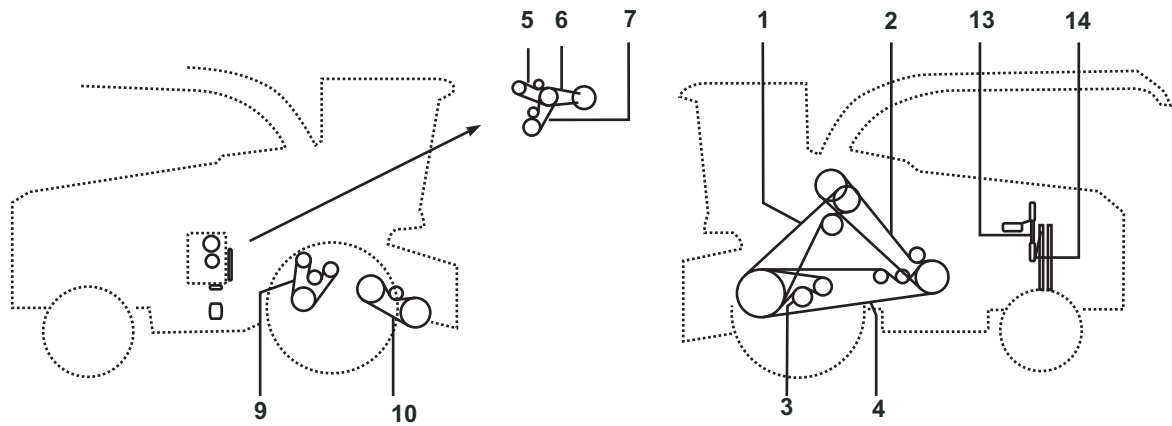

Belt No.		No. of Belts	OEM Part No.	PIX Part No.
1		2	629836.0	A-629836.0
2		1	070310.1	A-070310.1
3		1	629769.0	A-629769.0
4		1	070952.2	A-070952.2
5		1	750193.2	A-750193.2
6		1	659025.0	A-659025.0
7		1	673625.0	A-673625.0
7		1	176543.0	A-176543.0
9		1	072110.0	A-072110.0
10		1	673614.0	A-673614.0
13		1	133528.0	A-133528.0
14		1	133630.0	A-133630.0
15		1	673614.0	A-673614.0