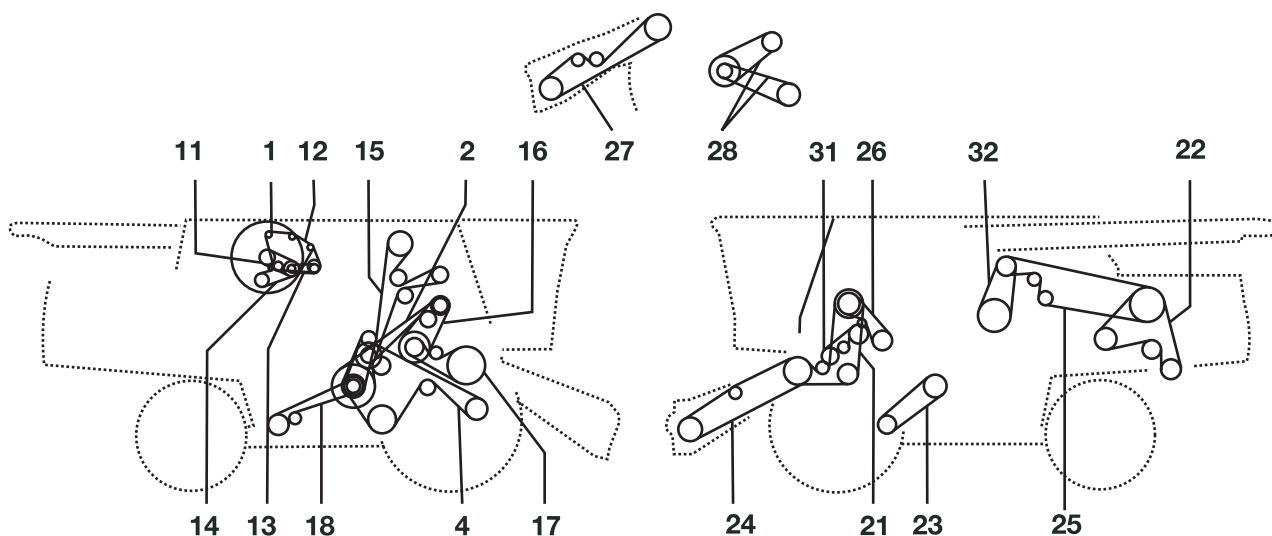

Belt No.		No. of Belts	OEM Part No.	PIX Part No.
1	Alternator Drive	1	H163515	A-H163515
2	Countershaft (secondary)	1	H128010	A-H128010
4	Straw Walker - Conveyor Augers	1	H131169	A-H131169
5	Cooling Fan	1	H161796	A-H161796
7	Rotary Screen Drive	1	H160406	A-H160406
8	Air Conditioning Compressor Drive	1	H134437	A-H134437
9	Clean Grain Elevator Drive	1	H160171	A-H160171
10	Cylinder Drive Intermediate	1	H162629	A-H162629
11	Cylinder Drive,slow Speed	1	H118618	A-H118618
11	Cylinder Drive	1	H115881	A-H115881
12	Tailings Auger Andelevator (lower)	1	H110085	A-H110085
13	Stripper Beater	1	H139963	A-H139963
14	Unloading System	1	AH127866	A-AH127866
15	Equipment Front End	1	H151952	A-H151952
16	Straw Chopper (front)	1	H162541	A-H162541
17	Slow Speed (n=490-980 Rpm) Optional	1	H152180	A-H152180
17	Fan Drive Regular (n=750-1350 Rpm)	1	H152146	A-H152146
18	Drum Drive Variable Speed	1	H161648	A-H161648
19	Separator Drive	1	H141429	A-H141429
20	Beater Drive	1	H143700	A-H143700
21	Feeder House Fixed Speed	1	H126345	A-H126345
22	Straw Spreader Drive	1	E61326	A-E61326
22	-	1	P49604	A-P49604
23	Chaff Spreader Drive	1	M95728	A-M95728