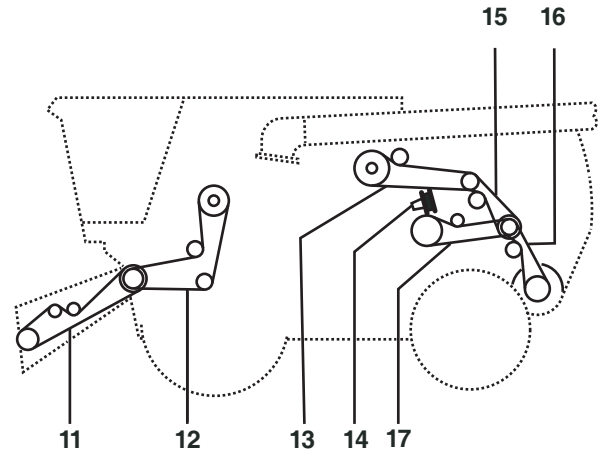

Belt No.		No. of Belts	OEM Part No.	PIX Part No.
1	Clean Grain Elevator	1	H218645	A-H218645
2	Powershaft To Elevator Jackshaft (right Hand)	1	H154723	A-H154723
3	Powershaft To Feed Accelerator Jackshaft	2	AXE13650	A-AXE13650
4	Tailings Elevator	1	H154731	A-H154731
5	Cleaning Fan (standard Speed)	1	HXE15594	A-HXE15594
6	Shoe, Conveyor Auger, Fanshaft	1	H175587	A-H175587
7	Feed Accelerator - Slow Speed - High Capacity - 320/790 Rpm	1	H221732	A-H221732
7	Feed Accelerator - Standard Speed - High Capacity - 440/800 Rpm	1	H236472	A-H236472
8	Engine Fan Andalternator Drive 6,8l	1	R521053	A-R521053
9	Rotary Screen Drive (engine Side)	1	H213353	A-H213353
10	Rotary Screen Drive (screen Side)	1	H221273	A-H221273
11	Fixed Feeder House (standard Duty)	1	H203474	A-H203474
11	Variable Feeder House (heavy Duty)	1	H218726	A-H218726
12	E-clutch To Feeder House (heavy Duty)	1	HXE16927	A-HXE16927
12	E-clutch To Feeder House (standard Duty)	1	HXE16928	A-HXE16928
13	Unloading Drive	2	AH160080	A-AH160080
14	Rotor Drive (standard Duty)	1	H221498	A-H221498
15	Pto To Straw Chopper Jackshaft	1	HXE15671	A-HXE15671
16	Straw Chopper Jackshaft To Straw Chopper	1	H235564	A-H235564
17	Discharge Beater	1	H219182	A-H219182