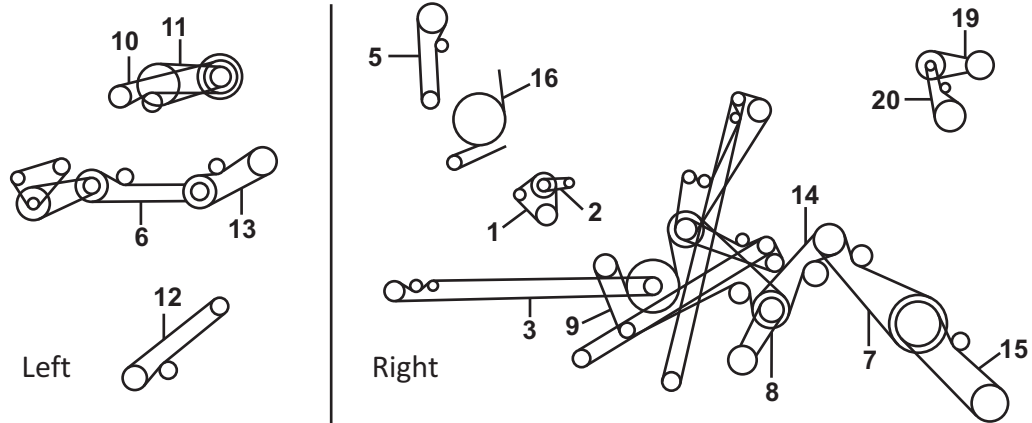

CASE INTL. HARVESTER 1480 - US EDITION (24000 - ...)

Belt No.		No. of Belts	OEM Part No.	PIX Part No.
1	Alternator, Fan and Waterpump Drive	2	537072R92	A-537072R92
2	Air Conditioning Compressor Drive	1	874097C1	A-874097C1
3	Straw Spreader Drive	1	196371C1	A-196371C1
5	Straw Chopper Drive	1	181013C1	A-181013C1
6	Unloading Auger Drive	1	191291C1	A-191291C1
7	Feeder Drive	1	194528C1	A-194528C1
8	Cleaning Fan Drive	1	195396C2	A-195396C2
9	Elevator Drive Unit	1	186509C2	A-186509C2
10	Separator Drive	1	191244C1	A-191244C1
11	Rotor Variator Drive	1	244422A1	A-244422A1
12	Reel Drive Pump	1	197414C2	A-197414C2
12	Reel Drive Pump	1	197480C2	A-197480C2
13	Auxiliary Pump Drive	1	191288C3	A-191288C3
14	Fan Jackshaft Drive	1	188213C1	A-188213C1
15	Feeder Jackshaft Drive	1	1313097C3	A-1313097C3
15	Feeder Jackshaft Drive	1	1308489C2	A-1308489C2
16	Cleaning Unit Drive With Straw Chopper	1	181055C1	A-181055C1
19	Fan Jackshaft Drive	1	181359C1	A-181359C1
20	Fan Jackshaft Slow Speed	1	610521R1	A-610521R1