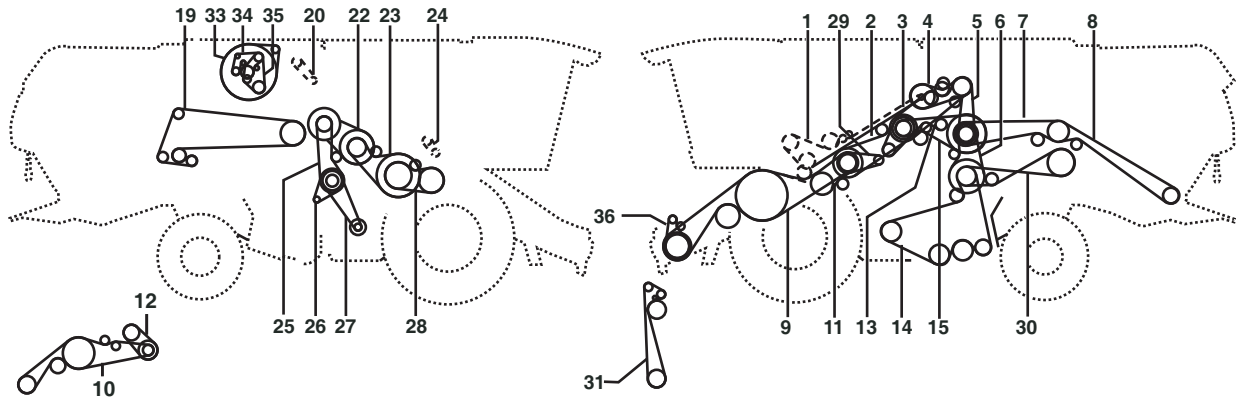

Belt No.		No. of Belts	OEM Part No.	PIX Part No.
2	Cutterbar Drive 1ste Stage	1	644892.0	A-644892.0
3	Threshing Mechanism Drive Engine C10	1	667881.0	A-667881.0
3	Threshing Mechanism Drive Engine C9	1	352403.0	A-352403.0
4	Grain Tank Unloading	1	667250.0	A-667250.0
5	Chopper Drive 1ste Stage	1	667958.3	A-667958.3
6	Sieve Pan 2nd Stage	1	667252.0	A-667252.0
7	Chopper Drive, 2nd Stage	1	061700.1	A-061700.1
8	Chopper Drive, 3rd Stage Rigid Chopper	1	628888.0	A-628888.0
9	Cutterbar Drive, 2nd Stage W/o Variable Speed Drive	2	667454.0	A-667454.0
10	Cutterbar Drive 3rd Stage With Variable Speed Drive	2	667551.1	A-667551.1
11	Synchronous Drive	1	667249.0	A-667249.0
12	Cutterbar Variator	1	667530.1	A-667530.1
13	Chaff Spreader	1	746508.1	A-746508.1
14	Cleaning 3rd Stage	1	667651.0	A-667651.0
15	Cleaning 1ste Stage	1	644209.0	A-644209.0
19	Finger Roller	1	628991.0	A-628991.0
22	Drum Variator	1	667248.0	A-667248.0
23	Drum Drive	1	176442.1	A-176442.1
25	Fan Drive	4	746506.0	A-746506.0
26	Suction Fan	1	644781.0	A-644781.0
27	Fan Variator	1	667457.0	A-667457.0
28	Pre - Drum Drive	1	667251.1	A-667251.1
29	Hydraulic Reel Drive	1	829094.0	A-829094.0
30	Straw Walker Drive	1	667477.0	A-667477.0
31	Straw Spreader	1	539443.0	A-539443.0
33	Radiator Screen 2nd Stage	1	545689.0	A-545689.0
34	Engine C9	1	796786.0	A-796786.0
35	Fan Drive Engine C10 From No. 58000036	1	628964.1	A-628964.1
35	Fan Drive Engine C10 To No. 58000035	1	743910.1	A-743910.1
35	Fan Drive C9 Emission Standard 2	1	796450.0	A-796450.0
35	Fan Drive C9 Exhaust Level 3a	1	584627.1	A-584627.1
36	Suction Blower E - Channel	1	765985.0	A-765985.0