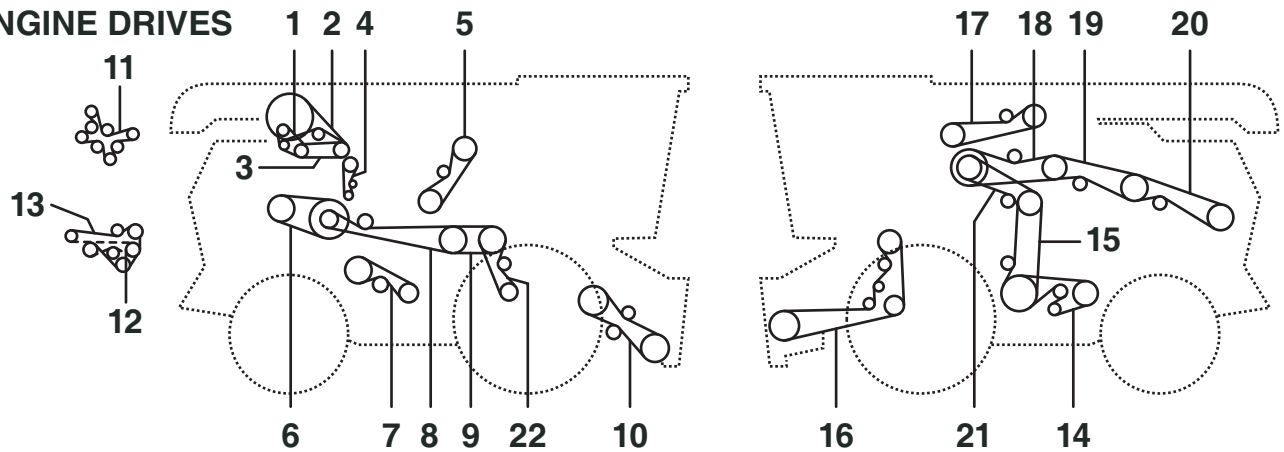

ENGINE DRIVES

Belt No.		No. of Belts	OEM Part No.	PIX Part No.
1	Fan Drive	1	918062	A-918062
2	Rotary Screen (upper)	1	87664428	A-87664428
3	Rotary Screen (lower)	1	87556830	A-87556830
4	Dust Screen Aspirator (Serial Following Nr 01/09/2012)	1	84422774	A-84422774
5	Grain Elevator Drive	1	84137965	A-84137965
6	Drum Variator (prior To Ser Nr 29/07/2012)	1	87676816	A-87676816
7	Bottom Auger And Tailings Elevator (right Hand)	1	84332132	A-84332132
8	Header Drive (corn And Bean Only)	1	84352808	A-84352808
8	Header Drive (grain Only)	1	84352807	A-84352807
8	Header Drive, Variable (corn And Bean Only) (Prior to Ser Nr 27/02/2012)	1	84298895	A-84298895
9	Feeder Drive Variator (corn And Bean Only)	1	87583907	A-87583907
10	Feeder Drive (right Hand)	1	84254480	A-84254480
11	Engine Belt (f2c, Fe613a, A017 And a018)	1	84292639	A-84292639
14	Shaker Shoe Drive, Self Levelling	1	84353448	A-84353448
15	Beater, Intermediate Drive	1	87315599	A-87315599
16	Feeder Drive (left Hand)	1	84274885	A-84274885
16	Feeder Drive (left Hand)	1	87545653	A-87545653
17	Unloader Auger Drive	1	87011585	A-87011585
18	Main Drive	2	87545651	A-87545651
19	Chopper, Intermediate Drive (front)	1	87580100	A-87580100
19	Chopper, Intermediate Drive (for Chopper Ready Drive)	1	87580100	A-87580100
20	Chopper, Intermediate Drive (rear)	1	87580100	A-87580100
21	Beater Drive	1	87546479	A-87546479