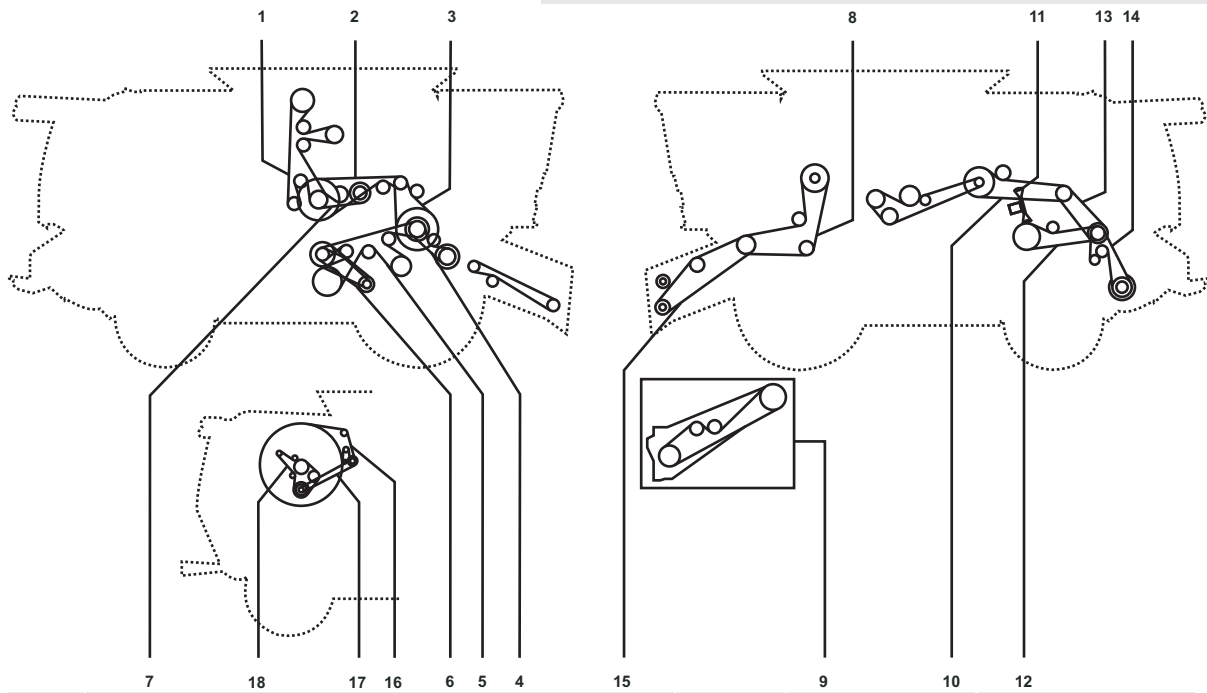

JOHN DEERE 9660 STS

Belt No.		No. of Belts	OEM Part No.	PIX Part No.
1	Clean Grain Elevator	1	H218645	A-H218645
2	R.h. Jackshaft, Rear	1	H154723	A-H154723
2	R.h. Jackshaft, Front	2	AH150678	A-AH150678
3	Feed Accelerator, Standardspeed -715400	1	H221731	A-H221731
3	Feed Accelerator, Standardspeed 715401-	1	H236472	A-H236472
3	Feed Accelerator, Slow Speed	1	H221732	A-H221732
3	Feed Accelerator, High Speed	1	H221733	A-H221733
4	Shoe Fan Andconveyor Augers	1	H175587	A-H175587
5	Cleaning Fan	1	H206048	A-H206048
5	Cleaning Fan, Slow Speed	1	H211601	A-H211601
6	Tailings Auger Andelevator	1	H154731	A-H154731
7	Header And Reelpump, Standardcapacity	1	H156796	A-H156796
7	Header And Reelpump, High Capacity	1	H156541	A-H156541
8	Unloading Auger System	2	AH160080	A-AH160080
9	Variable Rotor Drive	1	H221498	A-H221498
10	Discharge Beater	1	H168301	A-H168301
11	Countershaft, Discharge Beater And Chopper	1	HXE15671	A-HXE15671
12	Straw Chopper	1	H235564	A-H235564
13	Variable Drive Feeder House, Standard Capacity	1	H201334	A-H201334
13	Variable Drive Feeder House, High Capacity	1	H218726	A-H218726
13	Variable Drive Feeder House, High Capacity (High Torque)	1	H220911	A-H220911
14	Fixed Speed Feeder House	1	H203474	A-H203474
15	Rotary Screen Drive, Screen Side-715400	1	H175628	A-H175628
15	Rotary Screen Drive, Screen Side715401-	1	H214241	A-H214241
15	Rotary Screen Drive, Engine Side -715400	1	H206807	A-H206807
15	Rotary Screen Drive, Engine Side 715401-	1	H213353	A-H213353
16	Alternator, 95 Amp	1	R135606	A-R135606
16	Alternator, 185 Amp	1	R135609	A-R135609
16	Alternator, 200 Amp	1	AT262958	A-AT262958