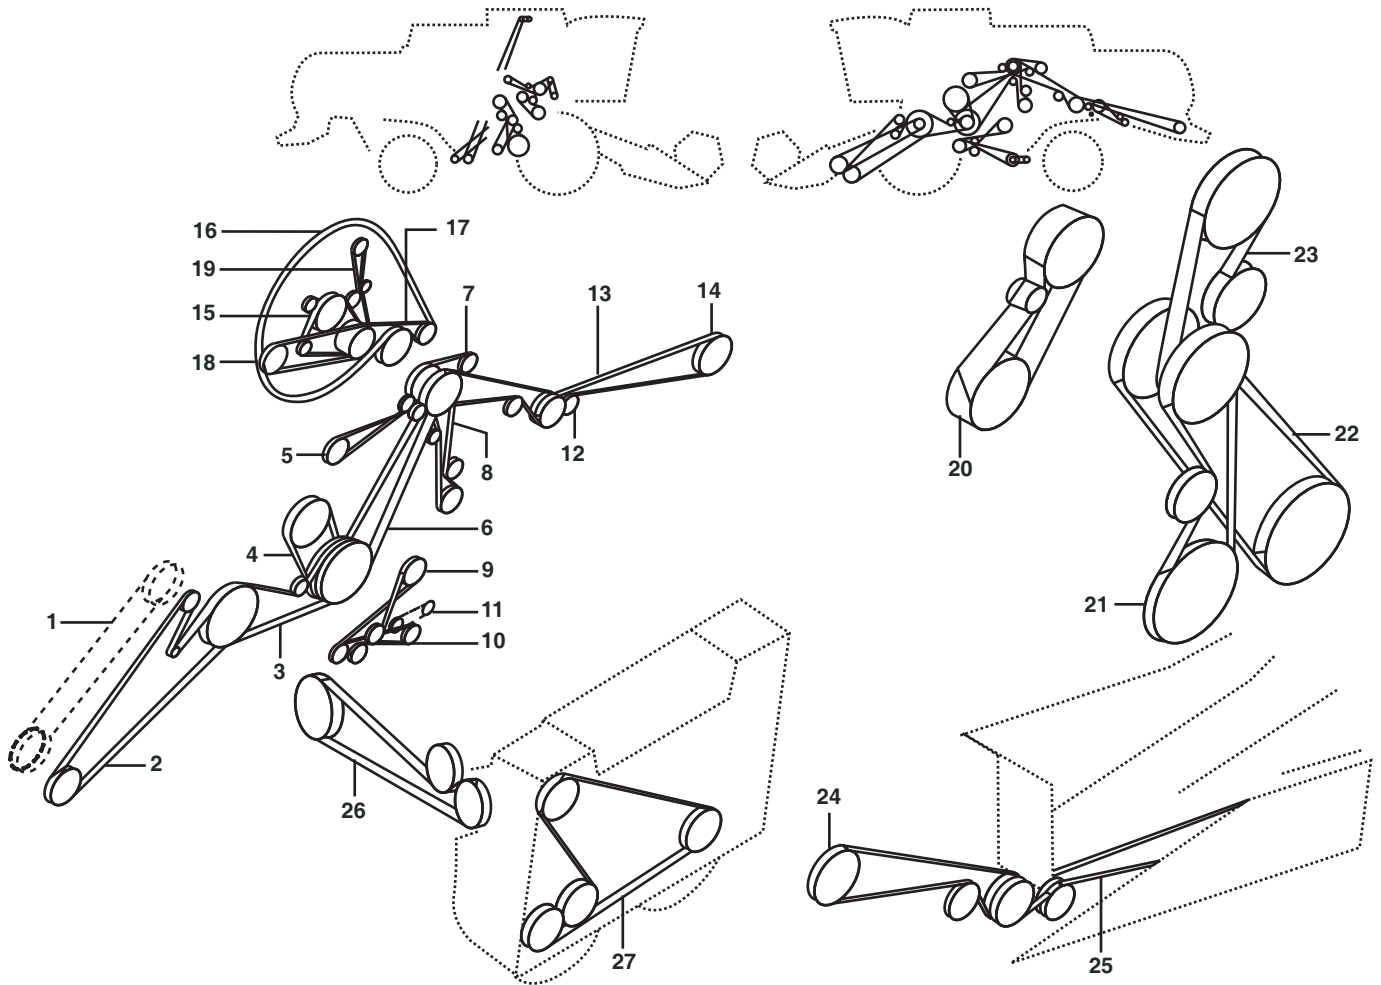

NEW HOLLAND CS 6060 - HILLSIDE

Belt No.		No. of Belts	OEM Part No.	PIX Part No.
2	Straw Elevator Drive, 2HB	1	84981586	A-84981586
2	Straw Elevator Drive, 3HB	1	84991234	A-84991234
3	Header Drive Engaging Idler 2HB Only	1	84446792	A-84446792
3	Header Drive Engaging Idler 3HB Only	1	89817374	A-89817374
4	Drum Variator	1	84035748	A-84035748
5	Grain Tank Discharge	1	84462590	A-84462590
6	Main Drive	1	84993120	A-84993120
6	Kit For Long Conveyor	1	84971217	A-84971217
7	Hydrostatic Pump Drive	1	80427456	A-80427456
9	Straw Walker Drive	1	87521887	A-87521887
10	Grain Elevator Bottom Auger	1	80422731	A-80422731
12	Chaff Spreader	1	84790244	A-84790244
13	Chopper Drive	1	84075955	A-84075955
14	Chopper Drive	1	84076421	A-84076421
15	Drive, Rotary Screen & Fan	2	84061465	A-84061465
16	Drive, Rotary Screen & Fan	1	84989965	A-84989965
17	Alternator Drive	1	747177	A-747177
19	Hydrostatic Pump Drive	1	84607713	A-84607713
20	Drum Drive	1	84072772	A-84072772
20	Drum Drive, Rotation Speed Slow	1	84072815	A-84072815
21	Straw Shaker Drive	1	84817635	A-84817635