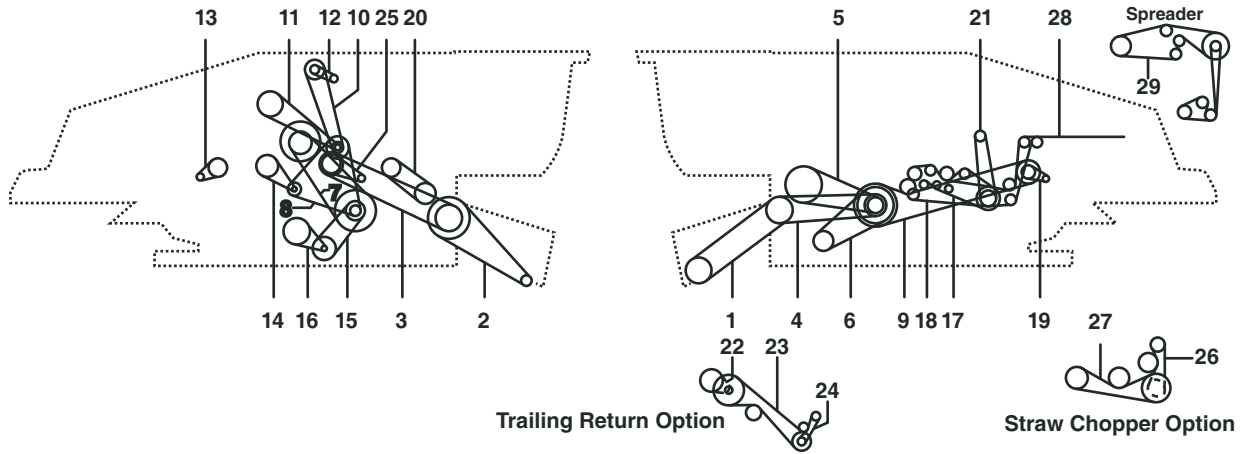

GLENER R60 - R70

Belt No.		No. of Belts	OEM Part No.	PIX Part No.
1	VARIABLE SPEED HEADER DRIVE	1	71316268	A-71316268
1	CONSTANT SPEED HEADER DRIVE	1	71320449V	A-71320449V
2	PIVOT SHAFT DRIVE (R60 - PRIOR TO SN 16501; R70 - PRIOR TO SN 12501)	2	71316263V	A-71316263V
2	PIVOT SHAFT DRIVE (R60 - EFF. SN 16501; R70 - EFF. SN12501)	1	71354198V	A-71354198V
3	REAR FEED CONVEYOR DRIVE (R60 - PRIOR TO SN 16501; R70 - PRIOR TO SN 12501)	1	71326830V	A-71326830V
3	REAR FEED CONVEYOR DRIVE (R60 - EFF. SN 16501; R70 - EFF. SN 12501)	1	71345800V	A-71345800V
4	PIVOT DRIVE, LEFT HAND	1	71310382V	A-71310382V
5	UNLOADER DRIVE,LEFT HAND (R60 - PRIOR TO SN 15801; R70 - PRIOR TO SN 11801)	1	71310380V	A-71310380V
5	UNLOADER DRIVE,POWER ENGAGE (R60 - EFF. SN 15801; R70 - EFF. SN 11801)	1	71356409V	A-71356409V
6	HYDRO DRIVE (R60)	1	71197999V	A-71197999V
6	HYDRO DRIVE (R70)	1	71342143V	A-71342143V
7	CYLINDER DRIVE	1	71364789V	A-71364789V
8	SEPARATOR DRIVE	2	71325150V	A-71325150V
9	MAIN DRIVE (R60)	1	71348999V	A-71348999V
9	MAIN DRIVE (R70)	1	71348989V	A-71348989V
10	CLEAN GRAIN ELEVATOR DRIVE	1	71325847V	A-71325847V
11	CAGE SWEEP DRIVE	1	71312339V	A-71312339V
13	ALTERNATOR DRIVE	1	71352142	A-71352142
14	TAILINGS DRIVE	1	71345785V	A-71345785V
15	FAN DRIVE	1	71339886V	A-71339886V
16	SHOE DRIVE	2	71336307V	A-71336307V
17	JACKSHAFT DRIVE (R60 - PRIOR TO SN 16501; R70 - PRIOR TO SN 12501)	1	71313804	A-71313804
17	JACKSHAFT DRIVE (R60 - EFF. SN 16501; R70 - EFF. SN 12501)	1	71354210V	A-71354210V
18	DISTRIBUTION AUGER DRIVE (R60 - PRIOR TO SN 16501; R70 - PRIOR TO SN 12501)	1	71319657V	A-71319657V
18	DISTRIBUTION AUGER DRIVE (R60 - EFF. SN 16501; R70 - EFF. SN 12501)	1	71348772V	A-71348772V
19	COMPRESSOR DRIVE	1	71193420	A-71193420