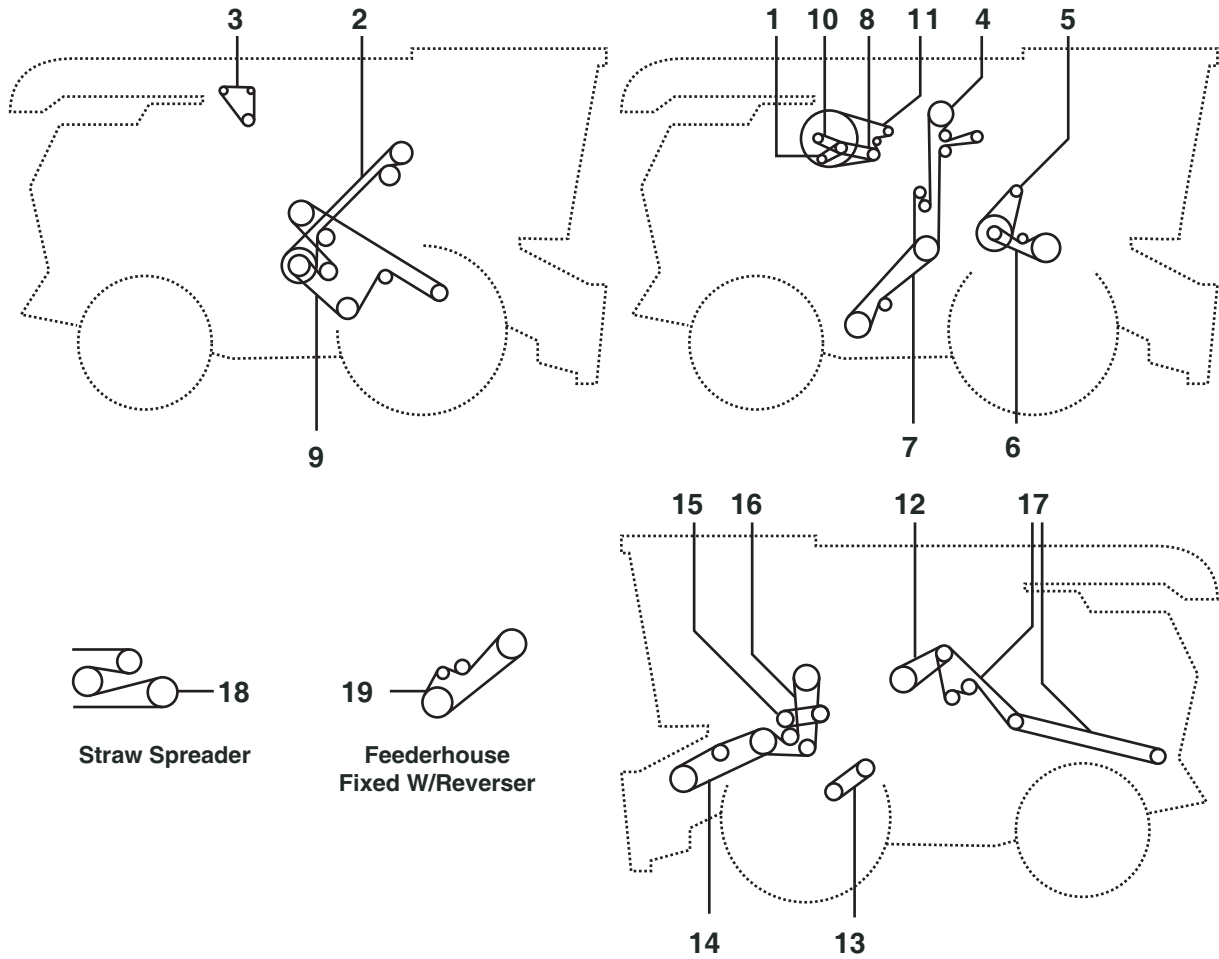

Belt No.		No. of Belts	OEM Part No.	PIX Part No.
1		1	H128010	A-H128010
2		1	H137830	A-H137830
3		1	H210476	A-H210476
4		1	H115881	A-H115881
5		1	N110085	A-N110085
6		1	H131169	A-H131169
7		2	AH158880	A-AH158880
8		1	H137264	A-H137264
8		1	H140404	A-H140404
9		2	AH139436	A-AH139436
10		1	H151952	A-H151952
11		1	H125380	A-H125380
11		1	H125381	A-H125381
11		1	P47885	A-P47885
12		1	H128234	A-H128234
13		1	H126345	A-H126345