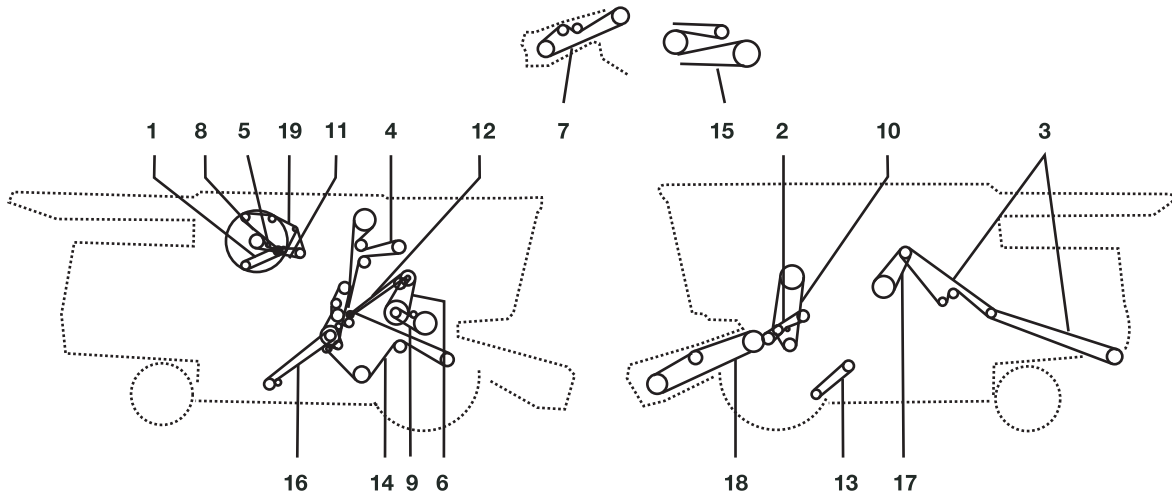

Belt No.		No. of Belts	OEM Part No.	PIX Part No.
1	Cooling Fan	1	H132808	A-H132808
4	Air Conditioning Compressor Drive	1	H134437	A-H134437
5	Clean Grain Elevator Drive	1	H135458	A-H135458
5	Clean Grain Elevator Drive	1	H141166	A-H141166
6	Cylinder Drive Intermediate	1	H115759	A-H115759
6	For Extended Range	1	H137670	A-H137670
7	Cylinder Drive, Slow Speed	1	H118618	A-H118618
7	Cylinder Drive Regular Dual Range	1	H115881	A-H115881
7	Unloading System	1	AH127866	A-AH127866
8	Tailings Auger And Elevator (lower)	1	N110085	A-N110085
9	For Alternator	1	H134344	A-H134344
10	Countershaft (secondary)	1	H128010	A-H128010
11	Straw Walker Shoe - Conveyor Augers	1	H131169	A-H131169
12	Unloading System	1	AH127866	A-AH127866
13	Short Rear	1	P47885	A-P47885
13	Long Rear	1	H125381	A-H125381
13	Straw Chopper Drive, front	1	H125380	A-H125380
14	Regular	1	H140404	A-H140404
14	Slow Speed	1	H137264	A-H137264
15	Header And Reel Pump	1	H125565	A-H125565
15	Header And Reel Pump	1	H140160	A-H140160
16	Feeder Drive Variable Speed	1	H125711	A-H125711
17	Beater Optional (75 %)	1	AH131960	A-AH131960
17	Beater (100 % Beater Speed)	2	AH139436	A-AH139436
18	Feeder House Fixed Speed With Reverser	1	H126345	A-H126345
19	Straw Spreader Drive	1	H128234	A-H128234