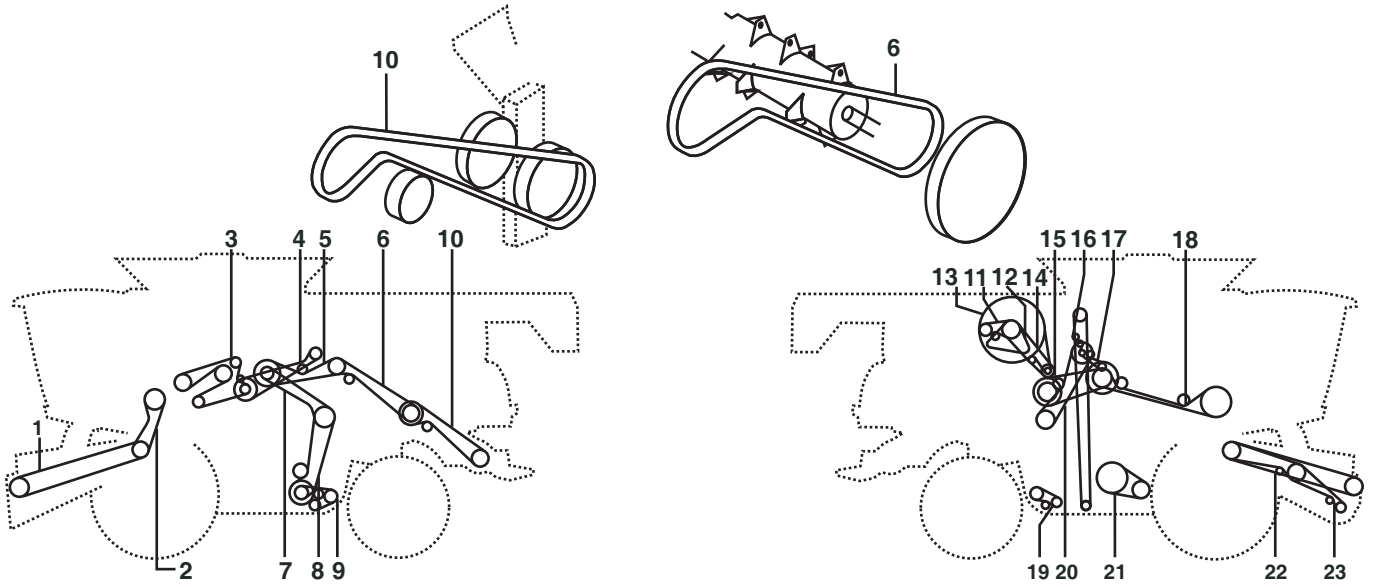

NEW HOLLAND CR 9090 ELEVATION

Belt No.		No. of Belts	OEM Part No.	PIX Part No.
1-2	Straw Elevator Drive	1	87545653	A-87545653
4	Unloading Auger	1	87011585	A-87011585
5	Main Drive	1	87545651	A-87545651
6	Chopper Drive (bsn C579)	1	87031779	A-87031779
6	Chopper Drive (asn D580)	1	87580100	A-87580100
7	Beater Drive	1	87546479	A-87546479
8	Beater Drive	1	87315599	A-87315599
9	Shaker Shoe Drive - Self-levelling	2	87325684	A-87325684
10	Chopper Drive (bsn C723)	1	87526022	A-87526022
10	Chopper Drive (asn D724)	1	84168012	A-84168012
11	Air Conditioner Unit : Mounting Group	1	84818008	A-84818008
12	Drive, Rotary Screen And Fan	2	9818704	A-9818704
13	Drive, Rotary Screen And Fan	2	87653464	A-87653464
14	Engine Drive Belt	1	87663279	A-87663279
14	Engine Drive Belt	1	87662910	A-87662910
15	Rotor Variator (reinforced Belt) (asn D660)	1	87540195	A-87540195
18	Feeder Drive	1	87741240	A-87741240
19	Tailings Elevators, Bottom Auger & R/H(BSN C675)	2	84058339	A-84058339
19	Tailings Elevators, Bottom Auger & R/H(BSN F676719)	2	84455757	A-84455757
19	Tailings Elevators, Bottom Auger & R/H (ASN D720)	2	84196804	A-84196804
20	Grain Elevator Drive	1	84137965	A-84137965
21	Fan Vari-drive	1	84817627	A-84817627
24	Grass Seed Equipment - Accessories	1	84023277	A-84023277
25	Hydraulic Fan Drive	1	87636309	A-87636309