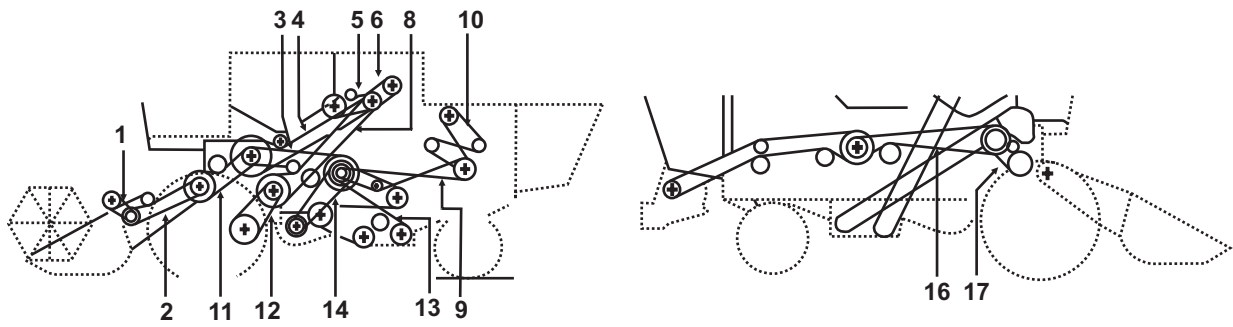

CLAAS DOMINATOR 58

Belt No.		No. of Belts	OEM Part No.	PIX Part No.
1	Pick Up Reel	1	778561.0	A-778561.0
2	Cutterbar Drive	1	724301.0	A-724301.0
3	Fanning Mill	1	724141.0	A-724141.0
4	Threshing Drive Mech.	1	724100.0	A-724100.0
5	Grain Tank Unloader Drive	1	673614.0	A-673614.0
6	Hydraulic Pump Drive	1	767057.0	A-767057.0
7	Compressor Drive	2	783268.1	A-783268.1
8	Fan Drive	1	724180.0	A-724180.0
8	Fan Drive	1	724181.0	A-724181.0
9	Straw Walker Drive	1	785176.0	A-785176.0
10	Air Intake	1	802931.0	A-802931.0
11	Feeder Drive	1	724339.0	A-724339.0
11	Feeder Drive	1	724168.0	A-724168.0
12	Traction Drive	1	629756.0	A-629756.0
13	Impellor Drive	1	724247.0	A-724247.0
14	Cleaning Fan	1	603380.0	A-603380.0
15	Chopper Drive	1	061902.0	A-061902.0
16	Final Chopper Drive	2	061872.0	A-061872.0
17	Variator Drum Drive	1	603015.1	A-603015.1
17	Variator Drum Drive	1	628630.0	A-628630.0