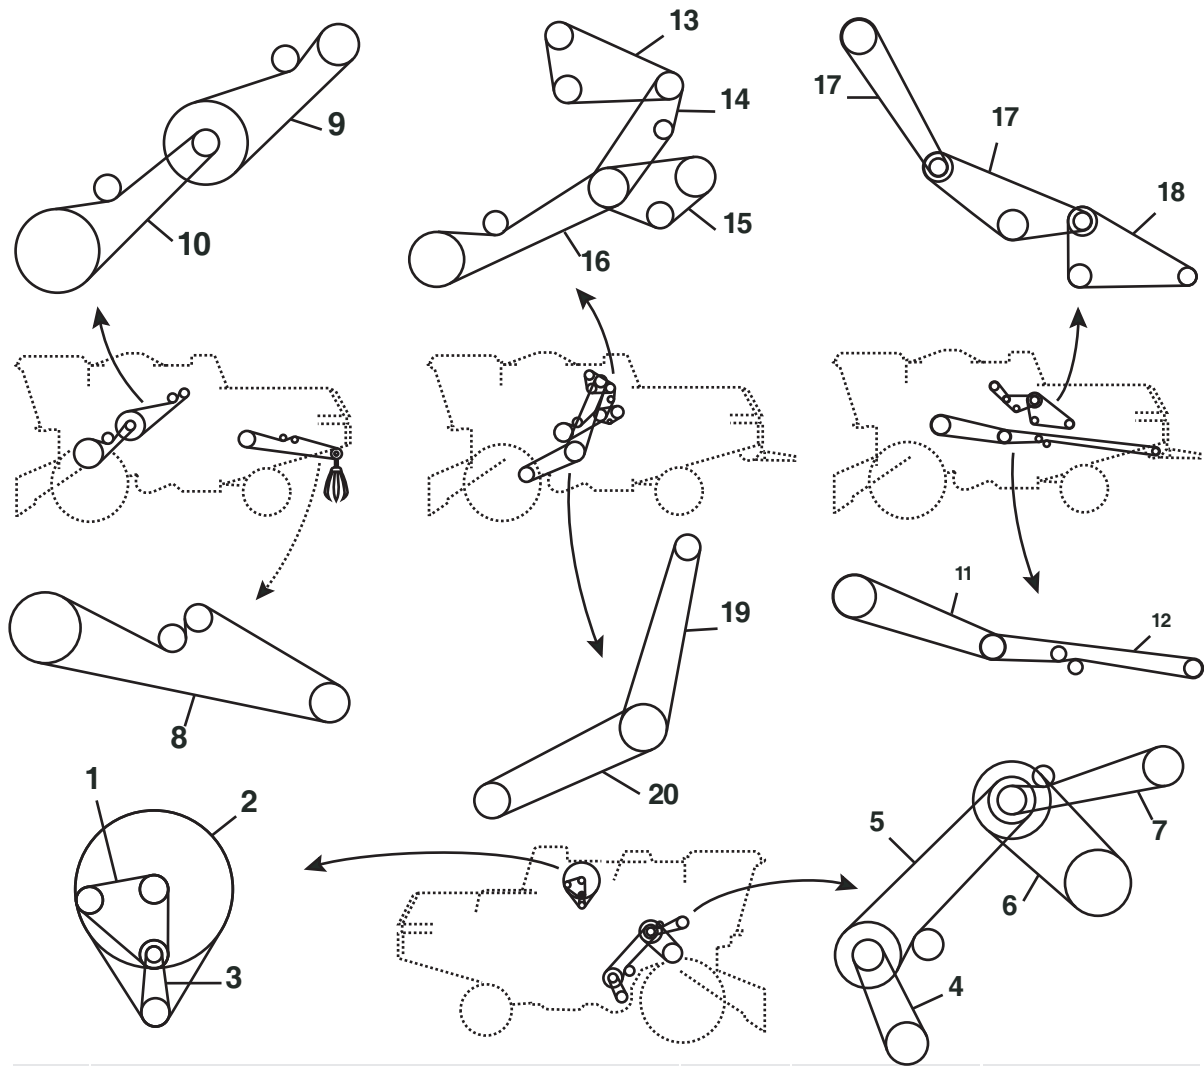

Belt No.		No. of Belts	OEM Part No.	PIX Part No.
1	Alternator Drive	1	Ar72036	A-AR72036
2	Countershaft To Rotary Screen	1	Z34786	A-Z34786
3	Crankshaft To Countershaft	1	Z32190	A-Z32190
4	Cleaning Fan	1	Z41178	A-Z41178
5	Separator Drive	1	Z34405	A-Z34405
6	Cylinder Drive	1	Z44936	A-Z44936
7	Tailings Elevator	1	Z45026	A-Z45026
8	Straw Spreader Drive	1	Z33774	A-Z33774
9	Beater Drive	1	Z33790	A-Z33790
10	Feeder House	1	Z38186	A-Z38186
11	Front Straw Chopper	1	Z44761	A-Z44761
12	Rear Straw Chopper	1	Z44930	A-Z44930
13	Compressor Drive	1	Z42756	A-Z42756
14	Condenser Fan	1	Z45482	A-Z45482
15	Hydraulic Pump Drive	1	Z34828	A-Z34828
16	Unloading Auger Drive	1	Z47911	A-Z47911
17	Condenser Rotary Blade	2	Z43863	A-Z43863
18	Condenser Rotary Blade	1	Z38704	A-Z38704
19	Upper Ground Drive	2	AZ35635	A-AZ35635
20	Lower Ground Drive	1	Z34099	A-Z34099