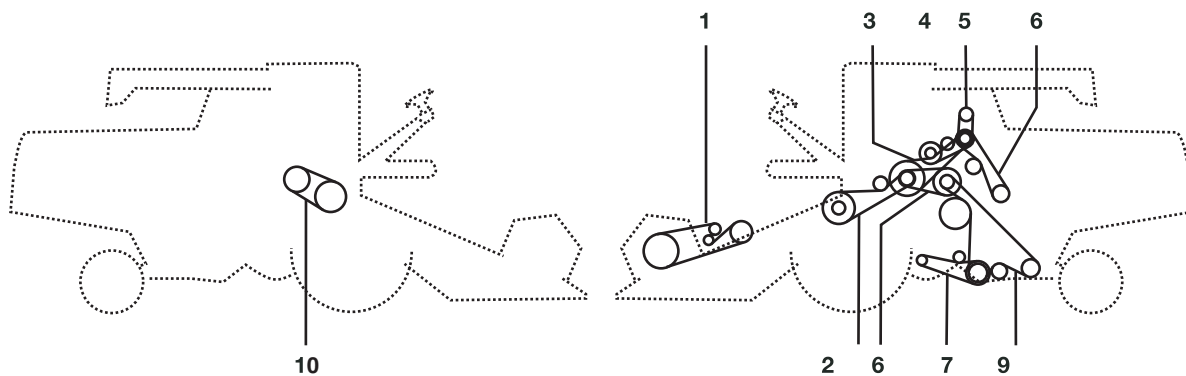

LAVERDA 3200

Belt No.		No. of Belts	OEM Part No.	PIX Part No.
1	Reel Drive	1	340433458	A-340433458
2	Elevator Drive (upper) Shaft	1	340433428	A-340433428
4	Hydraulic Pump Drive	1	340432232	A-340432232
5	Auger Drive	1	340433252	A-340433252
8	Return Drive	1	340433412	A-340433412
10	Cylinder Variator Drive	1	340435138	A-340435138