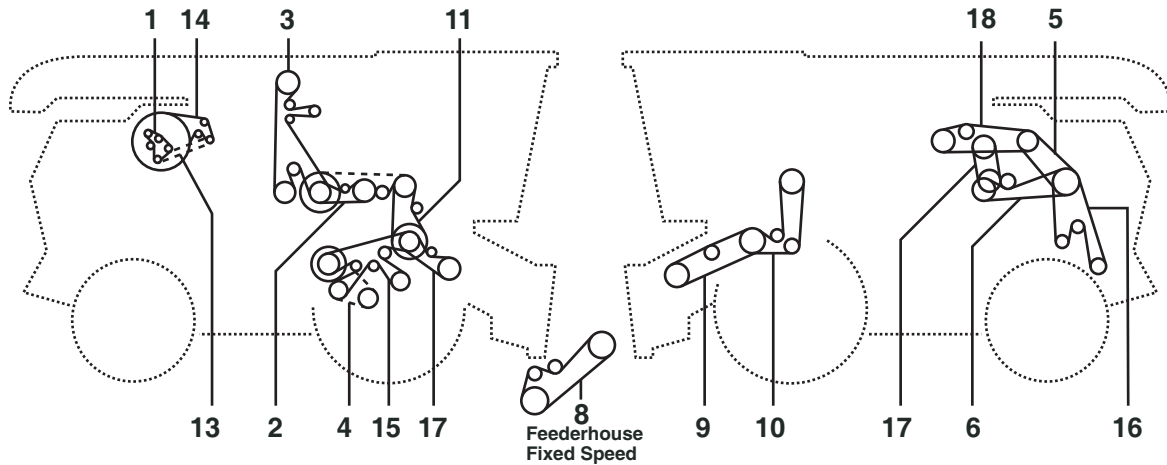

Belt No.		No. of Belts	OEM Part No.	PIX Part No.
1	Tailings Auger & elevator	1	H154731	A-H154731
2	Clean Grain Elevator	1	H218645	A-H218645
3	Cleaning Fan	1	H230909	A-H230909
3	Cleaning Fan (slow Speed)	1	H215389	A-H215389
4	Countershaft, Discharge Beater And Chopper	1	H157514	A-H157514
4	Subs Forh157514	1	HXE15671	A-HXE15671
5	Discharge Beater	1	H219182	A-H219182
6	Feed Accelerator (standard Speed)	1	H236472	A-H236472
6	Feed Accelerator (slow Speed)	1	H221732	A-H221732
7	Feederhouse, Fixed Speed	1	H203474	A-H203474
8	Feederhouse, Variable Speed. Standard Capacity	1	H201334	A-H201334
8	Feederhouse, Variable Speed. High Capacity	1	H218726	A-H218726
9	Header And Reelpump, Standard capacity	1	H126345	A-H126345
9	Header And Reelpump, High Capacity	1	H209507	A-H209507
10	Right Hand Jackshaft (front)	2	AH202773	A-AH202773
11	Right Hand Jackshaft (rear)	1	H154723	A-H154723
12	Shoe Fan & Conveyor Augers	1	H175587	A-H175587
13	Variable Rotor Drive	1	H221498	A-H221498
14	Unloading Auger System	2	AH160080	A-AH160080