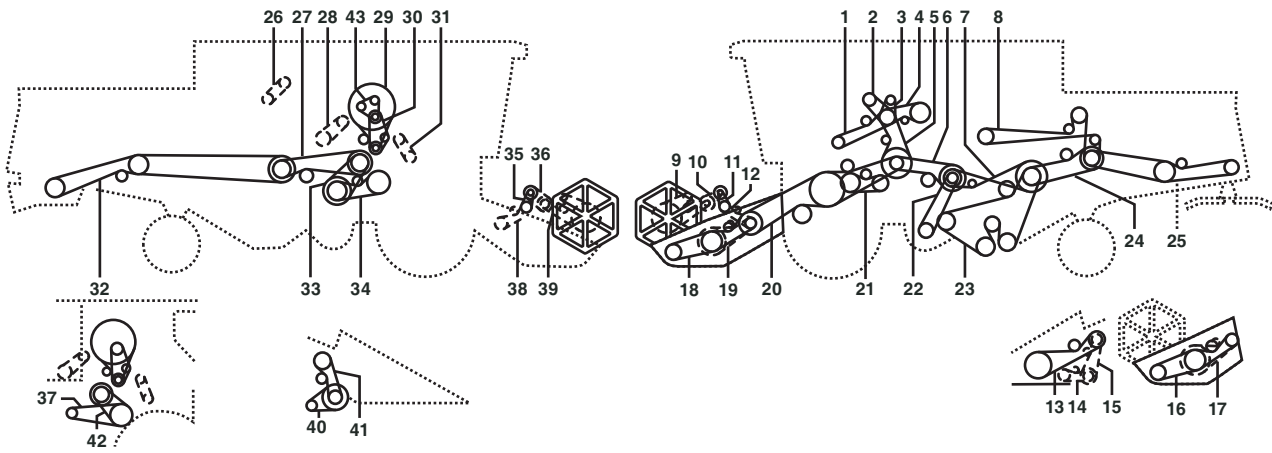

CLAAS MEGA 203 II

Belt No.		No. of Belts	OEM Part No.	PIX Part No.
1	Ground Drive	1	661362.1	A-661362.1
1	At Mercedes Om 366 La With 163 Kw	1	661451.0	A-661451.0
1	With Mercedes Om 906 La	1	644016.1	A-644016.1
2	Hydraulic Pump	1	767057.1	A-767057.1
2	Hydraulic Pump With Mercedes Om 906 La	1	656028.0	A-656028.0
3	Air Conditioner	1	629908.1	A-629908.1
3	Air Conditioning With Mercedesom 906 La	1	621903.1	A-621903.1
4	Grain Tank	1	629769.1	A-629769.1
4	At Mercedes Om 366 La With 163 Kw	1	660409.0	A-660409.0
4	With Merd	1	544166.0	A-544166.0
5	Threshing Mechanism	1	661458.0	A-661458.0
5	At Mercedes Om 366 La With 163 Kw	1	644404.1	A-644404.1
5	With Mercedes Om 906 La	1	544164.0	A-544164.0
6	Gear	1	603337.0	A-603337.0
7	-	1	603336.1	A-603336.1
8	Feed Rake Drive	1	644447.0	A-644447.0
11	At 3.9 M - 5.1 M	1	670224.1	A-670224.1
13	For Corn Picker	1	692149.0	A-692149.0
13	For Corn Picker	1	692150.0	A-692150.0
13	For Multimaster	1	661362.1	A-661362.1
16	At 6.0m - 7.5m	1	671013.1	A-671013.1
18	At 3.9 M - 5.1 M	1	713506.2	A-713506.2
20	Feeder Channel	2	644369.0	A-644369.0
21	Pre - Accelerator	1	661031.1	A-661031.1
22	Blower - 203 Mega	1	671209.0	A-671209.0
23	Sieve Pan	2	603017.3	A-603017.3
24	Straw Walker	1	506671.2	A-506671.2
25	Straw Spreader	1	623427.1	A-623427.1
27	To No. 93500772	1	060306.3	A-060306.3
27	Straw Chopper	1	060306.3	A-060306.3
29	Radiator Screen	1	661345.0	A-661345.0
29	Radiator Screen With Mercedes Om 906 La	1	545668.1	A-545668.1
30	Mercedes Om 366 La	1	657793.0	A-657793.0
30	Perkins 1006.6 T	1	657793.0	A-657793.0
30	Mercedes Om 366 La 163 Kw	1	661244.0	A-661244.0
30	With Mercedes Om 906 La	1	545689.0	A-545689.0