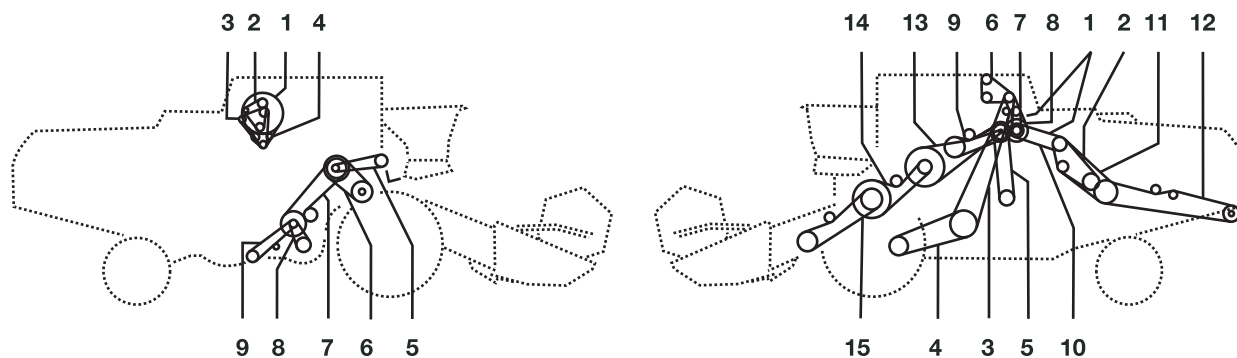

JOHN DEERE 1177 - 1177 HYDRO 4

Belt No.		No. of Belts	OEM Part No.	PIX Part No.
1	1177 Only- Ac With Integrated Condenser Cooling	1	Z46764	A-Z46764
2	-	1	H79236	A-H79236
2	1177 Only	1	AR72036	A-AR72036
3	-	1	Z45367	A-Z45367
4	-	1	Z38692	A-Z38692
5	Tailings Elevator	1	Z45026	A-Z45026
6	Cylinder Drive	1	Z44936	A-Z44936
7	Separator Drive	1	Z46366	A-Z46366
8	Cleaning Fandrive	1	Z46365	A-Z46365
9	Unloading Drive	1	Z47912	A-Z47912
10	Shaker Shaftdrive	1	Z35965	A-Z35965
11	Straw Spreader Drive	1	Z32041	A-Z32041
12	1177 Only	1	Z33790	A-Z33790
12	1174 Hydro 4 Only	1	Z58697	A-Z58697
13	-	1	Z38186	A-Z38186
14	-	1	Z39314	A-Z39314
15	Air Conditioning With Separate Condensercooling	1	Z42756	A-Z42756
16	1177 Hydro 4	1	Z42757	A-Z42757
16	Air Conditioning Compressor Drive (1177)	1	Z45482	A-Z45482
17	Hydraulic Pump Drive	1	Z34828	A-Z34828
18	Unloading Auger	1	Z51212	A-Z51212
19	1177 Only- Ac With Integrated Condenser Cooling	1	Z46759	A-Z46759
20	1177 - For Posi-torque Ground Speed Drive	2	AZ37807	A-AZ37807
21	Main Drive (1177)	1	Z34099	A-Z34099
22	1177 Hydro 4	1	Z46709	A-Z46709
23	Condensor Rotary Blade	1	Z43863	A-Z43863
24	Without Croos Shaker	1	Z38704	A-Z38704