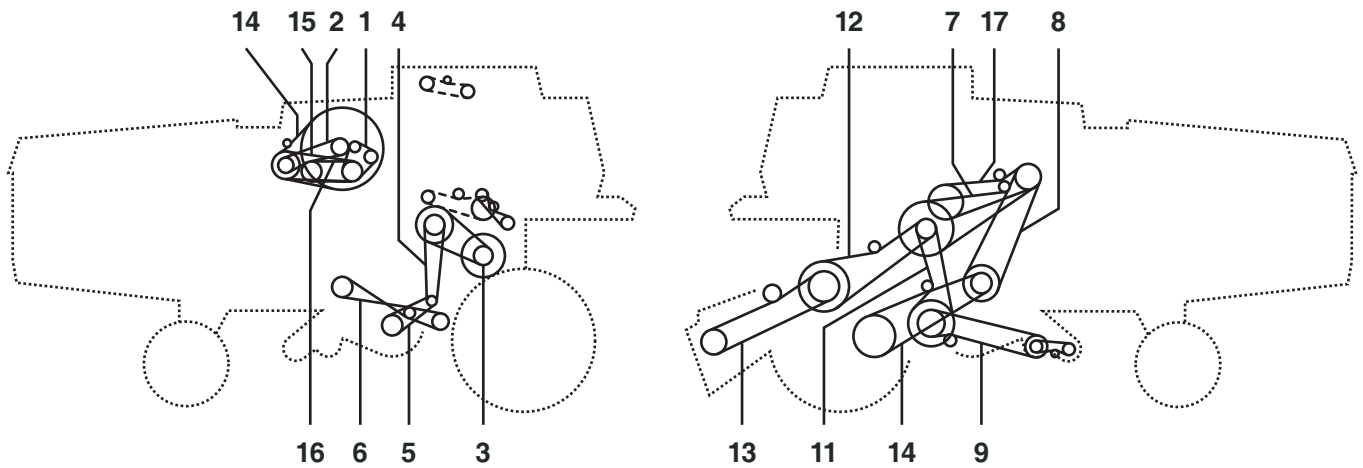

Belt No.		No. of Belts	OEM Part No.	PIX Part No.
1	Transmission (ford)	1	80443634	A-80443634
1	Transmission (mercedes)	1	80444045	A-80444045
1	Transmission Aifo (fiat)	2	80443636	A-80443636
2	Radiator Fan Drive	1	80427455	A-80427455
3	Drum Vari - Drive	1	80336784	A-80336784
4	Fan Vari - Drive	1	80230057	A-80230057
5	Fan Vari - Drive	1	80395955	A-80395955
6	Eccentric And Straw Walker Drive	1	80431784	A-80431784
7	Main Drive	1	80422281	A-80422281
7	Main Drive	1	80447031	A-80447031
8	Ground Speed Vari - Drive (upper)	1	80356024	A-80356024
9	Elevator Drive	1	80422731	A-80422731
10	Ground Speed Vari - Drive (lower), Standard Speed	1	80230077	A-80230077
10	Ground Speed Vari - Drive (lower), Standard Speed	1	80439129	A-80439129
10	Ground Speed Vari - Drive (lower), Low Speed	1	80354115	A-80354115
11	Eccentric Shaft Drive	1	80387469	A-80387469
12	Straw Elevator Drive	1	66232	A-66232
12	Reinforced Straw Elevator Drive	1	80424563	A-80424563
13	Header Drive	1	80330715	A-80330715
13	Header Drive - Reinforced Straw Elevator	2	80643353	A-80643353
14	Rotary Dust Screen Drive	1	80422441	A-80422441
15	Intermediate Shaft Drive, Fanand Rotary Dust Screen Drive	1	80427456	A-80427456
16	Hydraulic Pump Drive	1	80393519	A-80393519
17	Intermediate Shaft Drive - Grain Tank, Bottom Auger	1	80230164	A-80230164
17	Intermediate Shaft Drive - Grain Tank, Bottom Auger	1	80447041	A-80447041