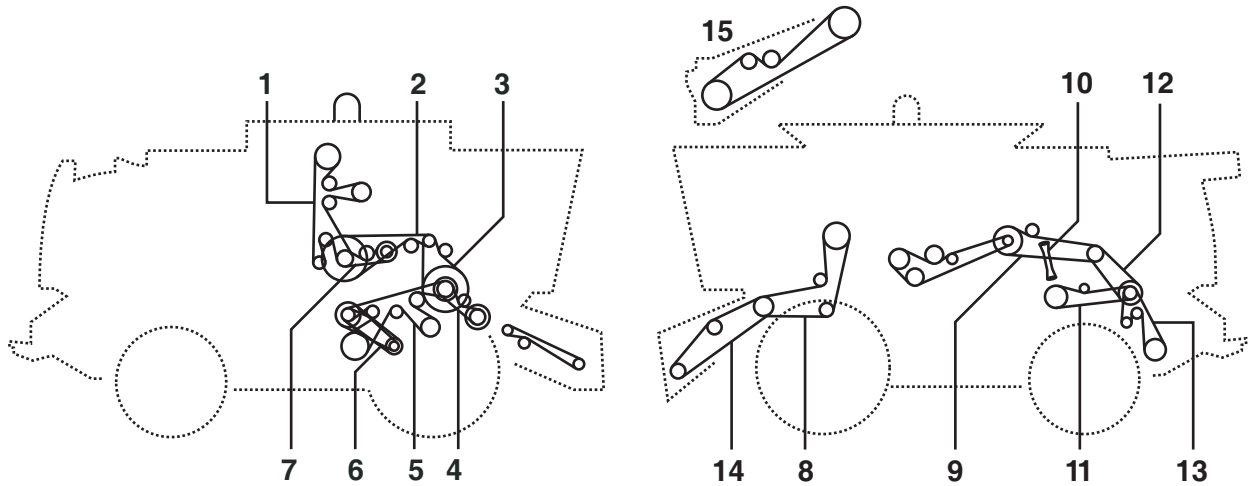

JOHN DEERE 9670 STS - 9770 STS (SA EDITION)

Belt No.		No. of Belts	OEM Part No.	PIX Part No.
1	Clean Grain Elevator	1	H218645	A-H218645
2	R.H. Jackshaft, Rear	1	H154723	A-H154723
3	R.H. Jackshaft, Front	2	AH150678	A-AH150678
4	Feed Accelerator, Standardspeed	1	H236472	A-H236472
4	Feed Accelerator, Slow Speed	1	H221732	A-H221732
4	Feed Accelerator, High Speed	1	H221733	A-H221733
5	Shoe Fan Andconveyor Augers	1	H175587	A-H175587
6	Cleaning Fan	1	H206048	A-H206048
6	Cleaning Fan, Slow Speed	1	H215389	A-H215389
7	Tailings Auger Andelevator	1	H154731	A-H154731
8	Header And Reelpump (fixed Speed)	1	H156796	A-H156796
8	Header And Reelpump (variable Speed)	1	H156541	A-H156541
8	Header And Reel(multi Speed Feeder House Drive)	1	H229018	A-H229018
9	Unloading Auger System	2	AH160080	A-AH160080
10	Variable Rotor Drive	1	H221498	A-H221498
11	Discharge Beater	1	H168301	A-H168301
12	Countershaft, Discharge Beater And Chopper	1	H223385	A-H223385
13	Straw Chopper	1	H232997	A-H232997
13	Straw Chopper (cis)	1	H204747	A-H204747
14	Variable Speed Feeder House Drive	1	H218726	A-H218726
14	Variable Speed Feeder House Drive	1	H220911	A-H220911
15	Variable Speed Feeder House Drive (high Speed)	1	H203474	A-H203474
15	Rotary Screen Drive, Screen Side	1	H229019	A-H229019