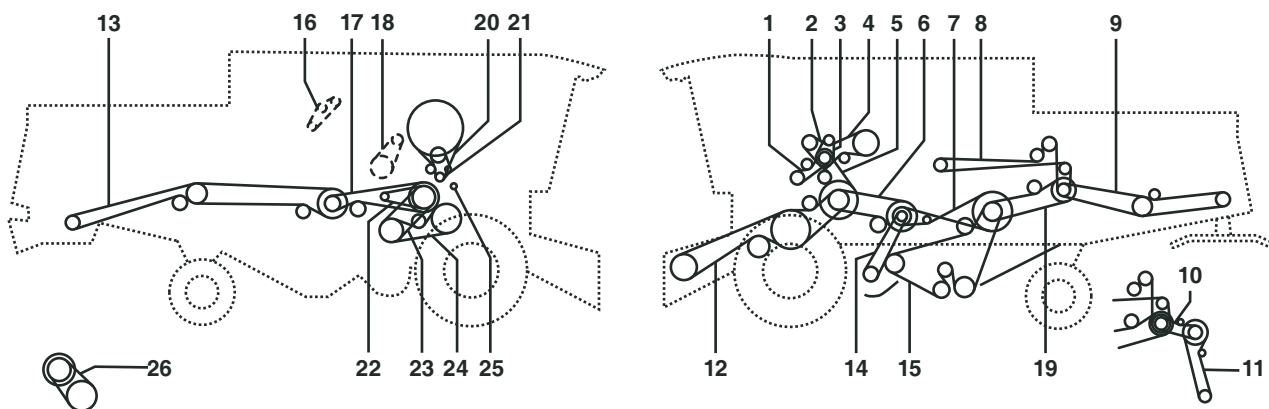

Belt No.		No. of Belts	OEM Part No.	PIX Part No.
1	-	1	644016.1	A-644016.1
2	-	1	656028.0	A-656028.0
3	-	1	621903.1	A-621903.1
4	-	1	660409.0	A-660409.0
6	-	1	603337.0	A-603337.0
7	-	1	603336.1	A-603336.1
9	-	1	623427.1	A-623427.1
10	-	1	755070.1	A-755070.1
13	-	1	061214.0	A-061214.0
13	-	1	061353.1	A-061353.1
14	-	1	671209.0	A-671209.0
15	-	2	603017.3	A-603017.3
19	-	1	506671.2	A-506671.2
20	-	1	545689.0	A-545689.0
21	-	1	056961.0	A-056961.0
22	-	1	644448.0	A-644448.0
23	-	1	609823.0	A-609823.0
24	-	1	661220.1	A-661220.1
26	-	1	661429.0	A-661429.0