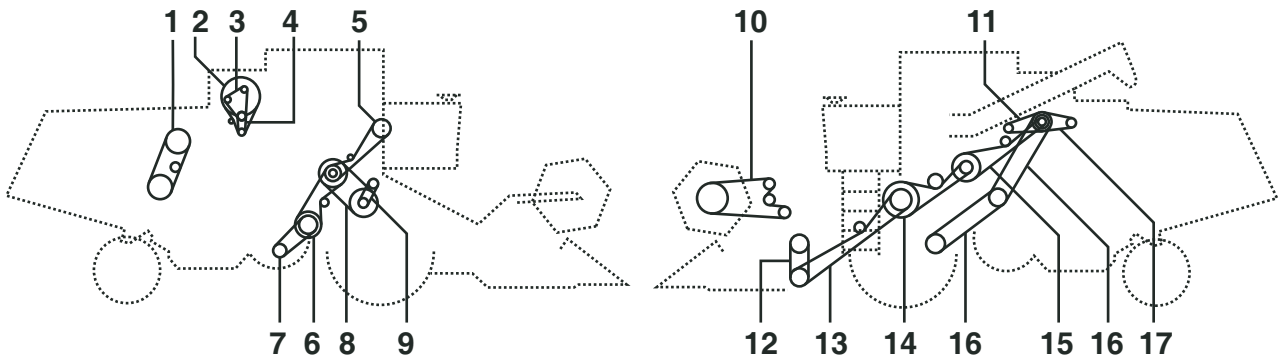

Belt No.		No. of Belts	OEM Part No.	PIX Part No.
1	Straw Walker Drive	1	Z32883	A-Z32883
2	Purify Drive	1	Z31283	A-Z31283
3	Alternator Drive	1	AT28030	A-AT28030
4	Waterpump Drive	1	Z32190	A-Z32190
5	Rotary Screen Drive	1	Z20743	A-Z20743
6	Fan Drive	1	Z34405	A-Z34405
7	Fan Drive Variable Speed	1	Z41178	A-Z41178
8	Cylinder Variator drive (sub For Z20823)	1	Z53288	A-Z53288
10	Reel Drive	1	Z44740	A-Z44740
11	-	1	Z21400	A-Z21400
12	Reel Drive Variable Speed	1	Z36813	A-Z36813
12	Reel Drive Variable Speed	1	Z30692	A-Z30692
13	Sickle Knife Drive (Sr. Nr. Before 024652-Ord Z39313)	1	Z30130	A-Z30130
13	Sickle Knife Drive (Sr. Nr. 024653- ... /Sub for Z30130)	1	Z39313	A-Z39313
13	Sickle Knife Drive	1	Z25670	A-Z25670
14	Straw Elevator Drive	1	Z32568	A-Z32568
14	Straw Elevator Drive	1	Z21501	A-Z21501
15	Main Drive	1	Z21403	A-Z21403
16	Traction Vari Drive (Before Ser. No. 026952)	2	Z34121	A-Z34121
16	Traction Vari Drive (After Ser No. 026953)	2	Z33967	A-Z33967
17	Hydraulic Pump Drive	1	Z34828	A-Z34828