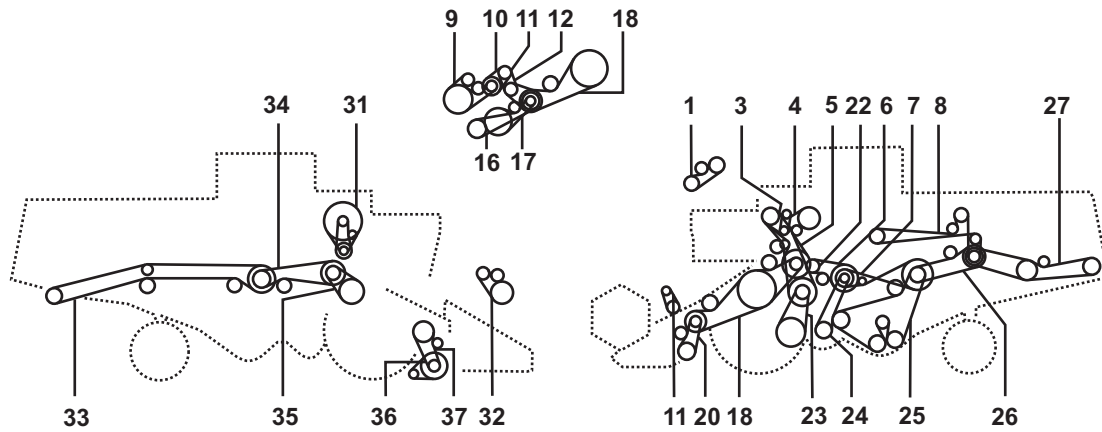

Belt No.		No. of Belts	OEM Part No.	PIX Part No.
1	-	1	673625.0	A-673625.0
2	Hydraulic Pump Drive	1	767057.1	A-767057.1
3	-	1	621903.0	A-621903.0
4	Discharge Auger Shaft	1	673614.0	A-673614.0
5	Traction Drive	1	671012.0	A-671012.0
6	-	1	603337.0	A-603337.0
6	Fan Drive	1	672358.0	A-672358.0
7	Sieve Drive	1	672359.0	A-672359.0
7	-	1	603336.0	A-603336.0
8	Elevator Drive Unit	1	629732.1	A-629732.1
9	-	1	603284.0	A-603284.0
10	-	1	056961.0	A-056961.0
11	Reel Drive Variable Speed	1	670224.0	A-670224.0
12	-	1	056961.0	A-056961.0
16	-	1	603283.0	A-603283.0
17	-	1	603048.0	A-603048.0
18	-	1	603122.0	A-603122.0
20	Knife Drive	1	629214.0	A-629214.0
21	-	1	673638.1	A-673638.1
22	-	1	629436.0	A-629436.0
23	-	1	629737.0	A-629737.0
24	-	1	671209.0	A-671209.0
25	-	2	603017.3	A-603017.3
26	-	1	506671.1	A-506671.1
27	-	1	623427.1	A-623427.1
31	-	1	783430.1	A-783430.1
32	-	1	603247.0	A-603247.0
33	-	1	061360.0	A-061360.0
34	-	1	060306.2	A-060306.2
35	-	1	603015.1	A-603015.1
36	-	1	629410.0	A-629410.0
37	-	1	680334.1	A-680334.1