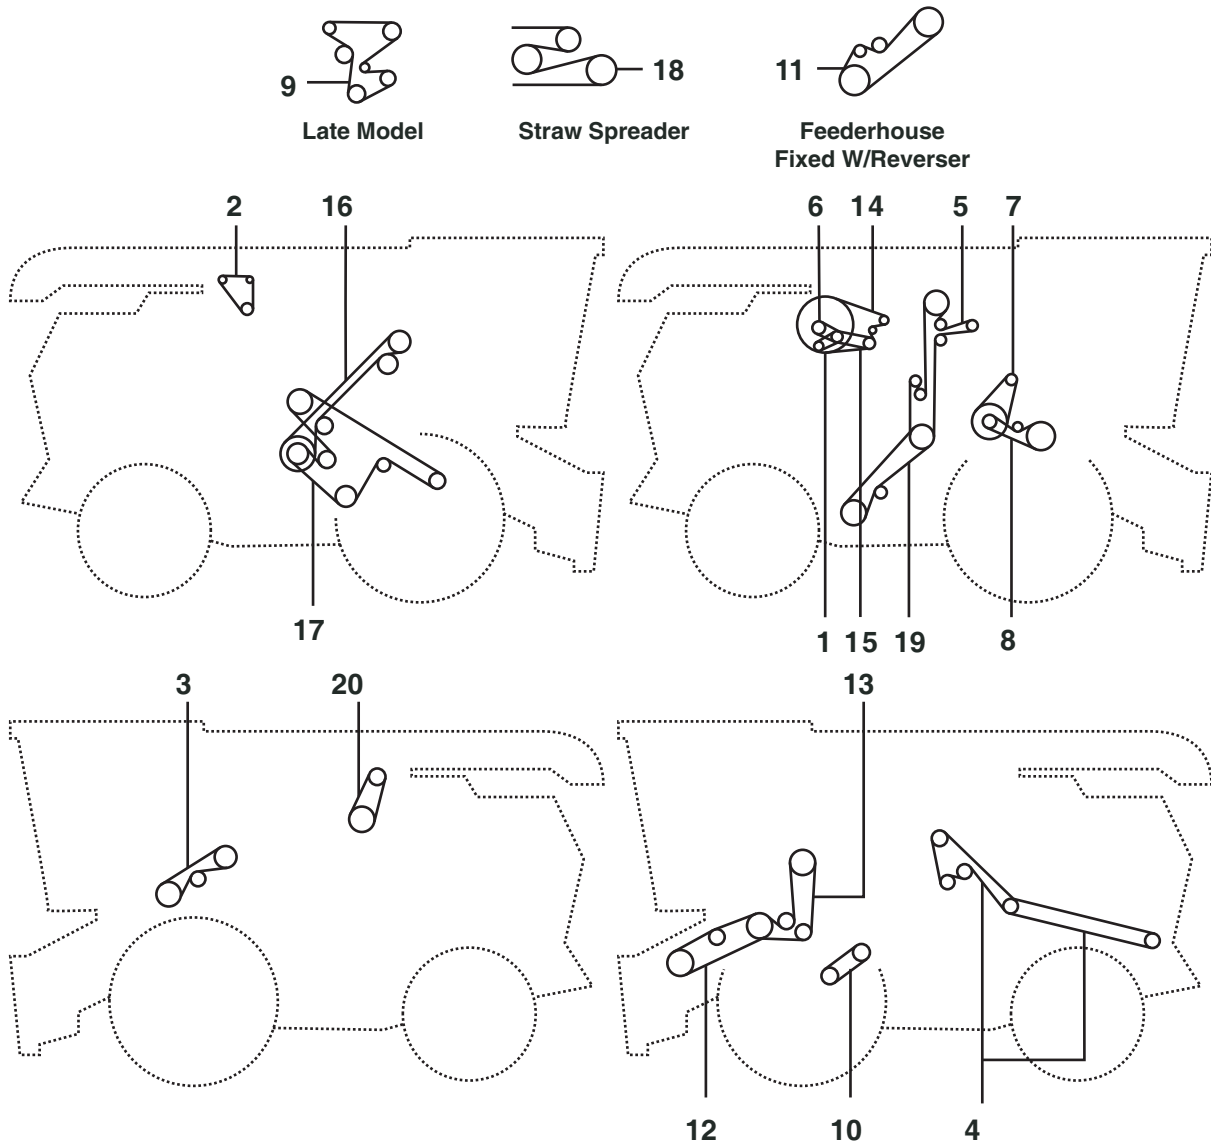

Belt No.		No. of Belts	OEM Part No.	PIX Part No.
1	Air Conditioning Compressor Drive	1	H80896	A-H80896
2	Air Flow Drive	1	H164452	A-H164452
3	Alternator, Engine	2	H101813	A-H101813
4	Beater Drive (75 %)	2	AH163931	A-AH163931
5	Beater Drive (100 %)	2	AH139436	A-AH139436
6	Chopper In Windrow Or Forward Position	1	H27433	A-H27433
7	Chopper In Rear (operating) Position	1	H101436	A-H101436
8	Clean Grain Elevator	1	H160171	A-H160171
9	Cooling Fan, Low Power	1	H132809	A-H132809
10	Cooling Fan, High Power	1	H132808	A-H132808
11	Cylinder Dr. Regular Dual Range & Single Range	1	H115881	A-H115881
12	Cylinder Intermediate Drive Belt	1	H210476	A-H210476
13	Engine Fan	1	H132808	A-H132808
14	Feeder House Variable Speed	1	H161648	A-H161648
15	Fixed Speed Feeder House With Reverser	1	H126345	A-H126345
16	For Extended Range	1	H137670	A-H137670
17	For Extended Range	1	H145994	A-H145994