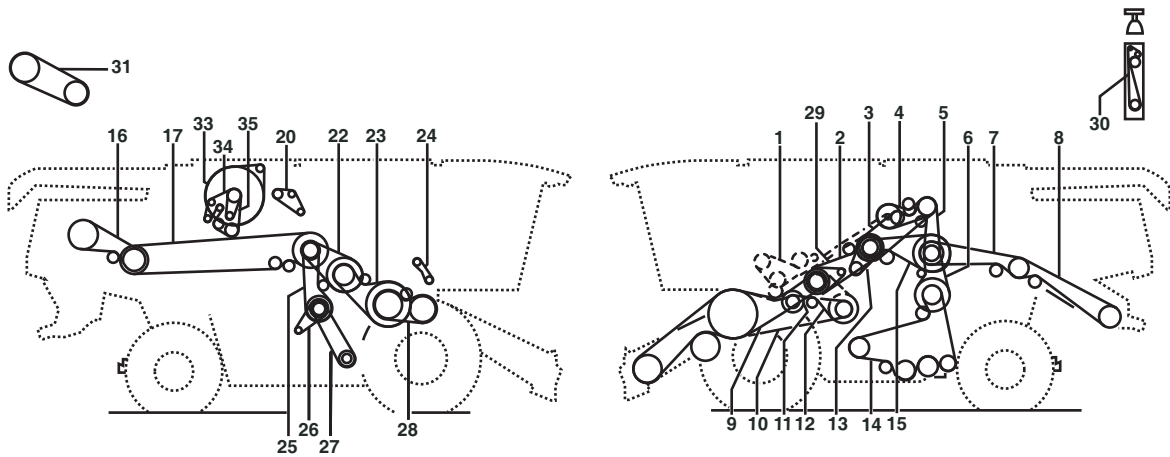

Belt No.		No. of Belts	OEM Part No.	PIX Part No.
2	Cutterbar Drive, 1ste Stage	1	667255.0	A-667255.0
3	Threshing Mechanism Drive	1	352403.0	A-352403.0
4	Discharge Drive Grain Tank	1	667250.0	A-667250.0
5	Chopper Drive - 1st Stage	1	667958.3	A-667958.3
6	Sieve Pan Drive - 2nd Stage	1	667252.0	A-667252.0
7	Chopper Drive - 2nd Stage	1	061700.1	A-061700.1
8	Chopper Drive - 3rd Stage	1	350463.0	A-350463.0
9	Cutterbar Drive, 2nd Stage Without Vari. Speed Drive	2	667454.0	A-667454.0
10	Cutterbar Drive, 3rd Stage With Variable Speed Drive	2	667551.1	A-667551.1
11	Synchronous Drive	1	667249.0	A-667249.0
12	Cutterbar Drive With Variable Speed Drive	1	667530.1	A-667530.1
13	Chaff Spreader Drive	1	758719.0	A-758719.0
14	Cleaning - 3rd Stage	1	667651.0	A-667651.0
15	Cleaning - 1st Stage	1	644209.0	A-644209.0
16	Hybrid Drive - 2nd Stage	1	629510.1	A-629510.1
17	Hybrid Drive - 1st Stage	1	749886.1	A-749886.1
22	Drum Drive Variable Speed	1	667248.0	A-667248.0
23	Drum Drive	1	176442.1	A-176442.1
25	Fan Drive	1	742026.0	A-742026.0
26	Suction Fan	1	644781.0	A-644781.0
27	Fan Drive Variable Speed	1	667457.0	A-667457.0
28	Pre-drum Drive	1	667251.1	A-667251.1
29	Hydraulic Reel Pump Drive	1	829094.0	A-829094.0
30	Straw Spreader Drive	1	539443.0	A-539443.0
31	Hybrid Variable Speed Drive	1	667248.0	A-667248.0
32	Radiator Screen - 2nd Stage	1	545689.0	A-545689.0
33	Engine C9	1	796474.0	A-796474.0
34	Fan Drive	1	796450.0	A-796450.0