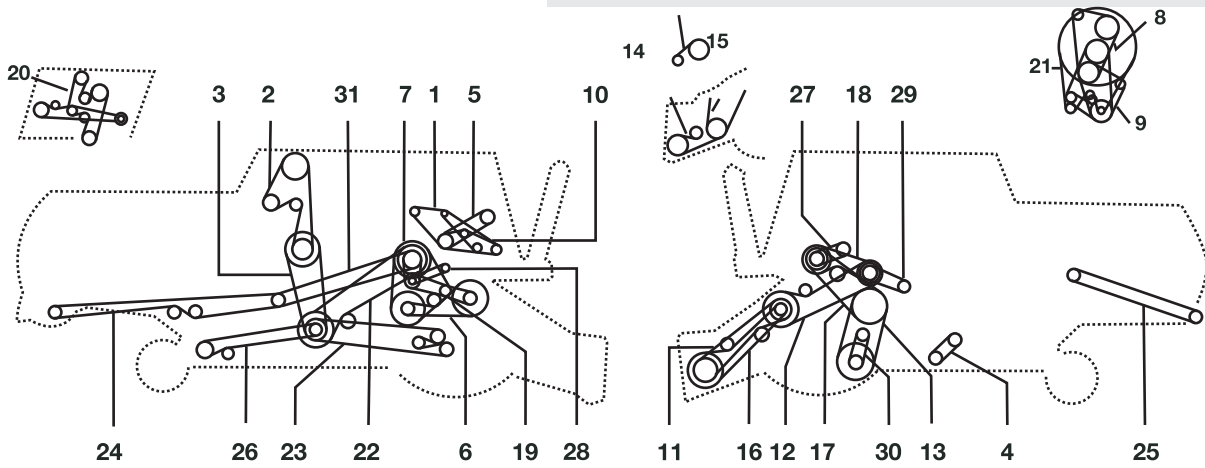

Belt No.		No. of Belts	OEM Part No.	PIX Part No.
1	Alternator And Waterpump Drive (diesel Engine)	1	AR41576	A-AR41576
1	Alternator And Waterpump Drive (gas Engine)	1	H80896	A-H80896
1	Alternator And Waterpump Drive (diesel Engine)	1	H82724	A-H82724
1	Alternator And Waterpump Drive 404th-01	1	R70871	A-R70871
1	Alternator And Waterpump Drive 404th-01	1	H79236	A-H79236
1	Alternator And Waterpump Drive 404dh-04	1	R52507	A-R52507
2	Clean Grain Elevator U-joint Loading Auger	1	H23950	A-H23950
3	Clean Grain Elevator Countershaft	1	H27433	A-H27433
4	Cleaning Fan Drive	1	H108668	A-H108668
5	Air Conditioning Compressor Drive 404dh-04	1	H87459	A-H87459
5	Air Conditioning Compressor Drive (gas Engine)	1	H80897	A-H80897
5	Air Conditioning Compressor Drive 404th-01	1	H80896	A-H80896
5	Air Conditioning Compressor Drive 404th-01	1	R71603	A-R71603
6	Cylinder N=280-845 Rpm	3	AH80505	A-AH80505
6	Cylinder N=407-1228 Rpm	3	AH80503	A-AH80503
6	Cylinder N=287-873 Rpm Slow Speed Intermediate speed	1	H96423	A-H96423
6	Cylinder N=414-1250 Rpm	1	H96408	A-H96408
7	Cylinder - Intermediate Shaft	1	H113749	A-H113749
8	Engine Fan Drive	1	H86271	A-H86271
9	Engine Fan Androtary Screen Drive Shaft 404dh-04	1	H137207	A-H137207
9	Engine Fan Androtary Screen Drive Shaft 404th-01	1	H86273	A-H86273
10	Engine Fan Countershaft 404th-01	1	H84745	A-H84745
10	Engine Fan Countershaft 404dh-01	1	H79235	A-H79235
11	Feeder Conveyor (regular Feeder House)	1	H77766	A-H77766
11	Feeder Conveyor (long Feeder House)	1	H125380	A-H125380
12	Platform Andfeeder House (upper)	1	H76030	A-H76030
12	Platform Andfeeder House Variable Speed (upper)	1	H23927	A-H23927
13	Hydrostatic Propulsion Drive (lower)	2	AH84633	A-AH84633
13	Propulsion Posi-torque (lower)	1	H75846	A-H75846
14	Platform Andcorn Head	3	AH76154	A-AH76154
14	Platform And Corn Head Lower Variable	3	AH89436	A-AH89436
14	Propulsion Drive (lower)	1	H75846	A-H75846
15	Platform And Corn Head Middle Variable	1	P46553	A-P46553
15	Platform And Corn Head Middle Variable	1	H84441	A-H84441
16	Platform And Feeder House Lower Regular	1	H77765	A-H77765