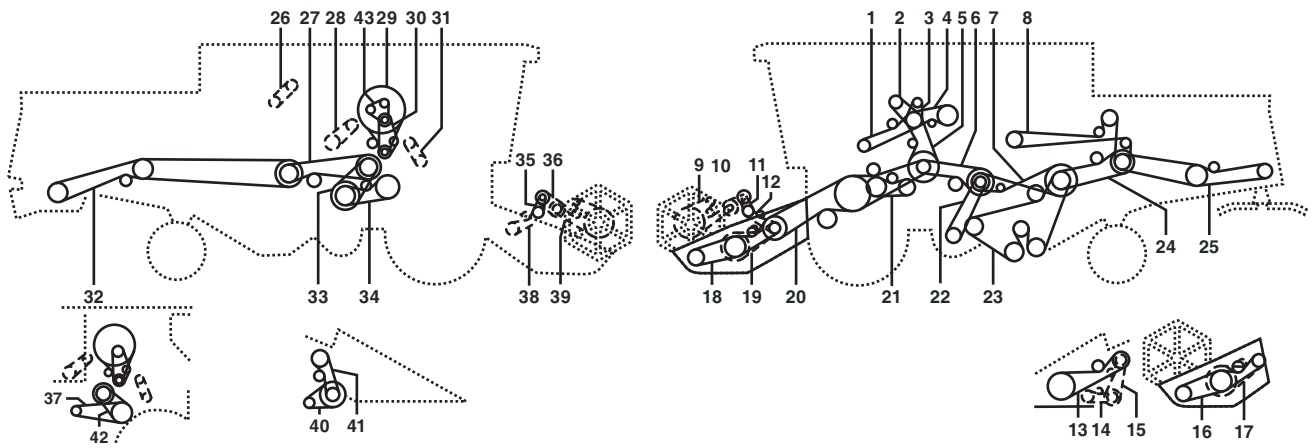

CLAAS MEGA 203

Belt No.		No. of Belts	OEM Part No.	PIX Part No.
1	Ground Drive	1	661362.1	A-661362.1
1	At Mercedes Om 366 La With 163 Kw	1	661451.0	A-661451.0
2	Hydraulic Pump	1	767057.1	A-767057.1
3	Air Conditioner	1	629908.1	A-629908.1
4	Grain Tank	1	629769.0	A-629769.0
4	At Mercedes Om 366 La With 163 Kw	1	660409.0	A-660409.0
5	Threshing Mechanism	1	661458.0	A-661458.0
5	At Mercedes Om 366 La With 163 Kw	1	644404.1	A-644404.1
6	Gear	1	603337.0	A-603337.0
7	-	1	644141.1	A-644141.1
7	-	1	603336.1	A-603336.1
8	Feed Rake Drive	1	644447.0	A-644447.0
11	At 3.9 M - 5.1 M	1	670224.1	A-670224.1
13	For Corn Picker	1	692149.0	A-692149.0
13	For Corn Picker	1	692150.0	A-692150.0
13	For Multimaster	1	629142.0	A-629142.0
16	At 6.0m - 7.5m	1	671013.1	A-671013.1
18	At 3.9 M - 5.1 M	1	713506.2	A-713506.2
20	Shafts Distance 1306 Mm	2	661337.0	A-661337.0
20	Shafts Distance 1463 Mm	2	661378.1	A-661378.1
21	Pre - Accelerator	1	661031.0	A-661031.0
22	Blower - 204 Mega	1	603380.1	A-603380.1
22	Blower - 203 Mega	1	671209.0	A-671209.0
23	Sieve Pan	1	609762.0	A-609762.0
23	Sieve Pan	2	603017.3	A-603017.3
24	Straw Walker	1	506671.2	A-506671.2
25	Straw Spreader	1	623427.1	A-623427.1
27	Straw Chopper	1	060306.2	A-060306.2
29	Radiator Screen	1	661345.0	A-661345.0
30	Gear	1	657793.0	A-657793.0
32	For Grain Chopper From No. 09350552	1	061353.0	A-061353.0
32	To No. 09350551	1	061360.0	A-061360.0
32	For Corn Chopper	1	061214.0	A-061214.0
33	At 2 Stage Drive	1	609823.0	A-609823.0
34	At 2 Stage Drive	1	661220.0	A-661220.0
35	At 6.0m - 7.5m	1	670224.1	A-670224.1