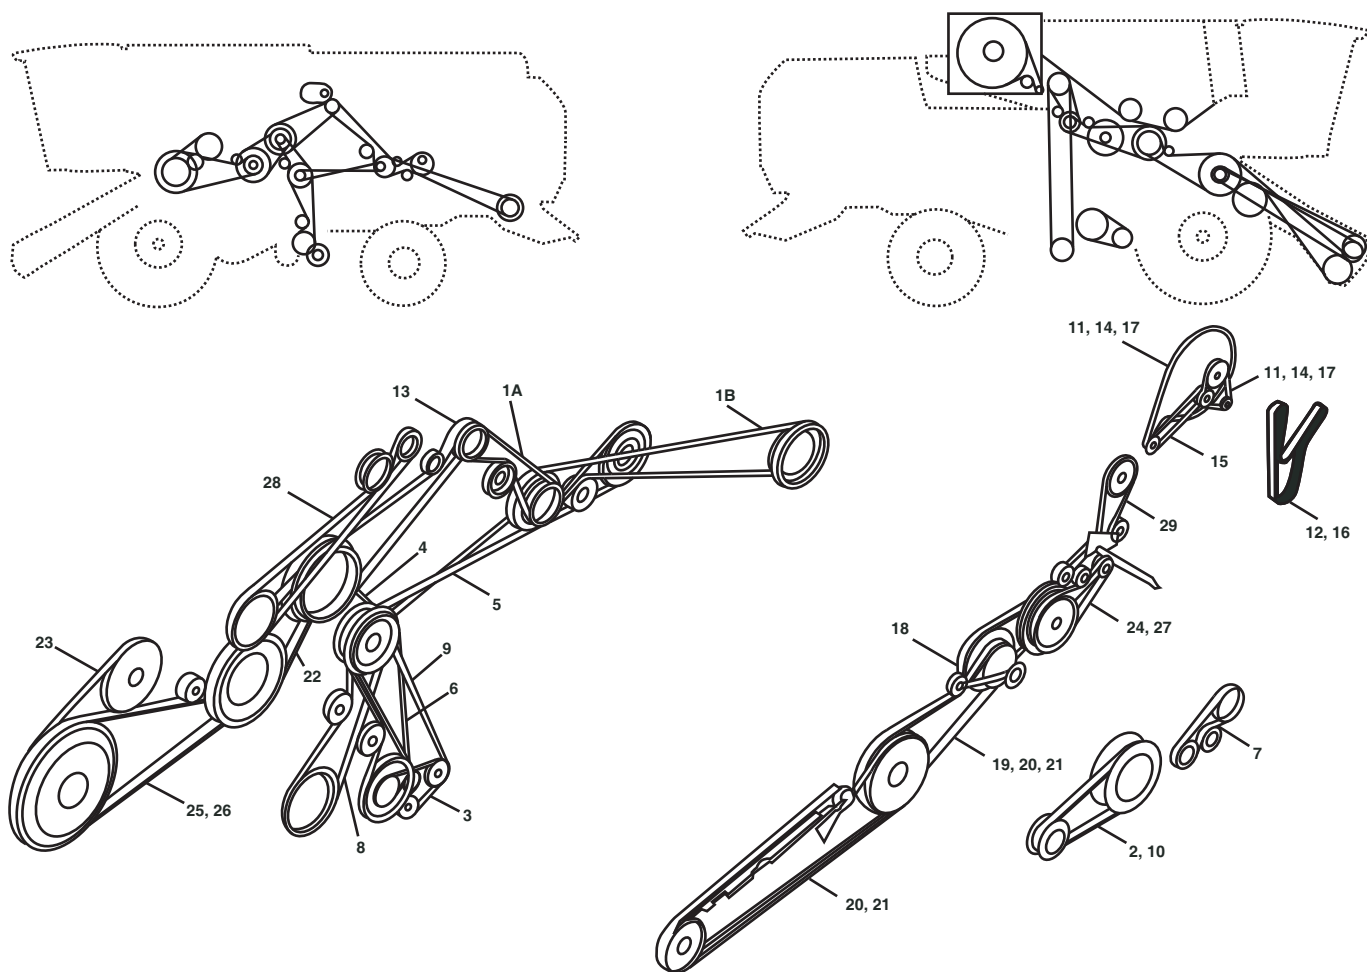

NEW HOLLAND CX 840

Belt No.		No. of Belts	OEM Part No.	PIX Part No.
1A	Chopper Drive	1	84075345	A-84075345
1B	Chopper Drive	1	84075635	A-84075635
2	Grass Seed Equipment - Accessories For Self Levelling Only	1	84023277	A-84023277
2	Grass Seed Equipment - Accessories For Fixed Shoe Only	1	84023278	A-84023278
3	Shaker Shoe Drive - Self-levelling	2	84056913	A-84056913
4	Intermediate Shaft - Cleaning Drive	1	84057392	A-84057392
5	Straw Walker Drive	1	84057482	A-84057482
6	Shaker Shoe & Tailings Elevator Drive - Self Levelling	1	84057874	A-84057874
7	Tailings Elevators - Bottom Auger & (right Hand)drive	2	84058339	A-84058339
8	Shaker Shoe Drive - Fixed Shoe	1	84432785	A-84432785
9	Tailings Elevator Drive - Fixed Shoe	1	84435035	A-84435035
10	Main Fan Variable Speed Drive For Fixed Shoe Only	1	919739	A-919739
10	Main Fan Variable Speed Drive For Self Levelling Only	1	9502654	A-9502654
11	Rotary Screen And Fan	1	84057085	A-84057085
12	Alternator, Waterpump And Air Compressor	1	84057710	A-84057710
13	Main Drive	1	84057914	A-84057914
14	Rotary Screen And Fan	2	84061465	A-84061465
15	Air Compressor - Blow-off System	2	84061465	A-84061465
17	Rotary Screen And Fan	2	87337385	A-87337385