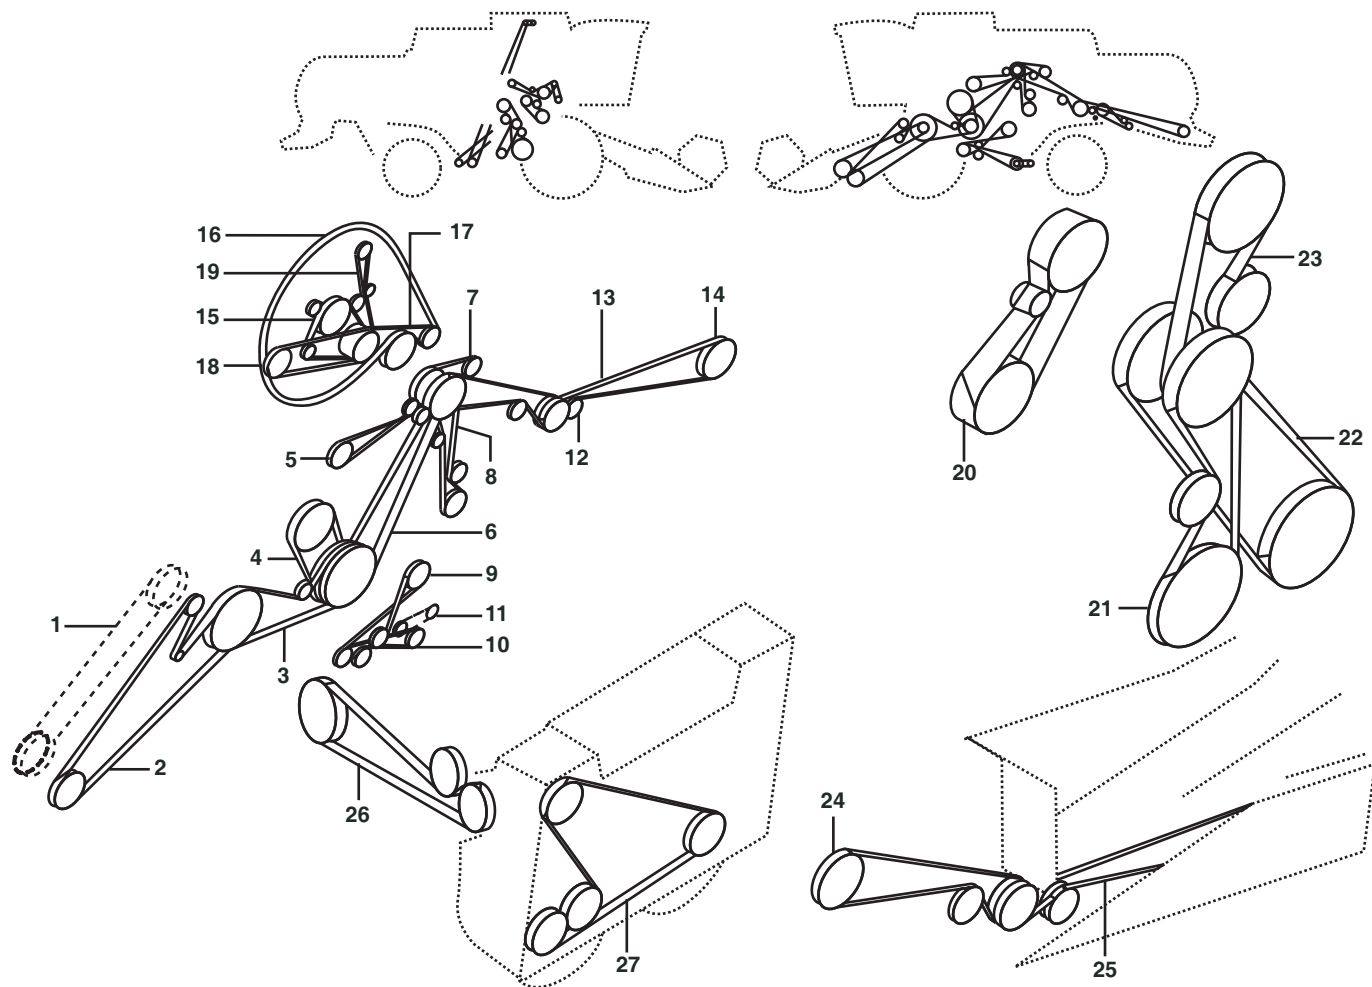

NEW HOLLAND CSX 7040

Belt No.		No. of Belts	OEM Part No.	PIX Part No.
2	Straw Elevator Drive, 2HB	1	84981586	A-84981586
2	Straw Elevator Drive, 3HB	1	84991234	A-84991234
3	Header Drive Engaging idler 2HB Only	1	84446792	A-84446792
3	Header Drive Engaging idler 3HB Only	1	89817374	A-89817374
4	Drum Variator	1	84035748	A-84035748
5	Grain Tank Discharge	1	84462590	A-84462590
5	Rotary Screen Drive & Fan	1	747177	A-747177
6	Main Drive	1	84993120	A-84993120
7	Hydrostatic Pump Drive	1	80427456	A-80427456
8	Hydrostatic Pump Drive	1	84607712	A-84607712
9	Straw Walker Drive	1	87521887	A-87521887
9	Grass Seed Equipment	1	84452153	A-84452153
10	Grain Elevator Bottom Auger	1	80422731	A-80422731
12	Chaff Spreader	1	84790244	A-84790244
13	Chopper Drive	1	84075955	A-84075955
14	Chopper Drive	1	84076421	A-84076421
15	Drive, Rotary Screen & Fan	2	84061463	A-84061463
16	Drive, Rotary Screen & Fan	1	87374615	A-87374615
17	Alternator Drive	1	84817626	A-84817626