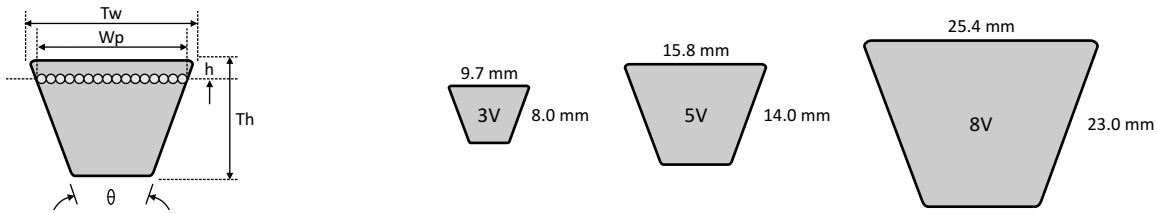

PIX-HARVESTER®-XS

Wrapped Harvester Belts

Narrow Section

Product range:

Section	Dimensions			Recommended Minimum Pulley Diameter (mm)	Manufacturing Range	
	Tw (mm)	Th (mm)	Angle (Degrees)		Min (inch / mm)	Max (inch / mm)
AG-3V	9.7	8.0	40	63.0	19.5 / 495	160 / 4064
AG-5V	15.8	14.0	40	140.0	47 / 1194	920 / 23370
AG-8V	25.4	23.0	40	335.0	100 / 2540	920 / 23370