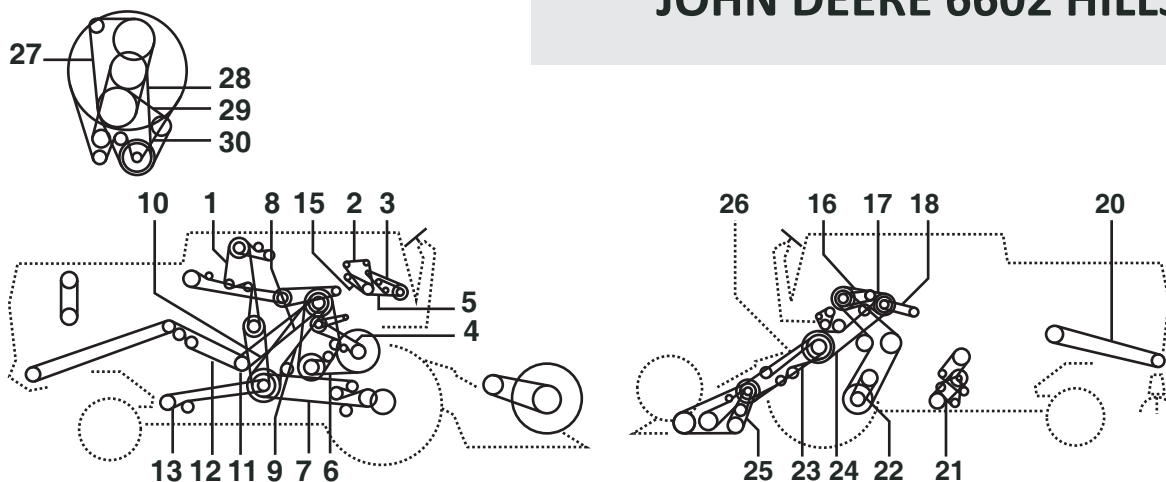

Belt No.		No. of Belts	OEM Part No.	PIX Part No.
1	Clean Grain Elevator Drive	1	H23950	A-H23950
2	Alternator And Waterpump Drive	1	H82724	A-H82724
2	Alternator And Waterpump Drive	1	R52507	A-R52507
2	Alternator And Waterpump Drive (sub R70871)	1	R52603	A-R52603
2	Alternator And Waterpump Drive (turbo)	1	R70871	A-R70871
2	Alternator And Waterpump Drive (turbo)	1	H79236	A-H79236
2	Alternator And Waterpump Drive (gasoline)	1	H80896	A-H80896
3	Engine Fan Drive (gasoline)	1	H79237	A-H79237
3	Engine Fan Drive (diesel)	1	H79237	A-H79237
3	Engine Fan Drive (diesel)	1	H84740	A-H84740
4	Rotary Deflector (sub H86060)	1	H82318	A-H82318
4	Rotary Deflector	1	H86060	A-H86060
4	Rotary Deflector	1	H86039	A-H86039
4	Rotary Deflector	1	H101352	A-H101352
5	Engine Fan Countershaft (gasoline)	1	H79235	A-H79235
5	Engine Fan Countershaft (diesel)	1	H79235	A-H79235
5	Engine Fan Countershaft (diesel)	1	H85382	A-H85382
6	Cylinder (350-1058 Rpm)	3	AH80503	A-AH80503
6	Cylinder (350-1058 Rpm) (sub H96408)	1	H84421	A-H84421
6	Cylinder (350-1058 Rpm)	1	H96408	A-H96408
7	Shoe Grain Supply Augers	1	H77010	A-H77010
8	Cylinder, Intermediate Shaft (sub H113749)	1	H75565	A-H75565
8	Cylinder, Intermediate Shaft	1	H113749	A-H113749
9	Countershaft (secondary)	1	H77019	A-H77019
10	Straw Chopper (front)	1	H80103	A-H80103
11	Clean Grain Elevator Countershaft	1	H27433	A-H27433
12	Straw Chopper (rear)	1	H81653	A-H81653
13	Tailings Auger (lower)	1	P50335	A-P50335
13	Tailings Auger (lower)	1	N110085	A-N110085
15	Compressor (sub R69562)	1	R46098	A-R46098
15	Compressor (sub R71603)	1	R69562	A-R69562
15	Compressor	1	R71603	A-R71603
16	Discharge Auger Shaft Countershaft	1	P41508	A-P41508
16	Discharge Auger Shaft Countershaft (6404th-02)	1	H84424	A-H84424
17	Primary Countershaft	2	AH79671	A-AH79671
17	Primary Countershaft	1	H84462	A-H84462