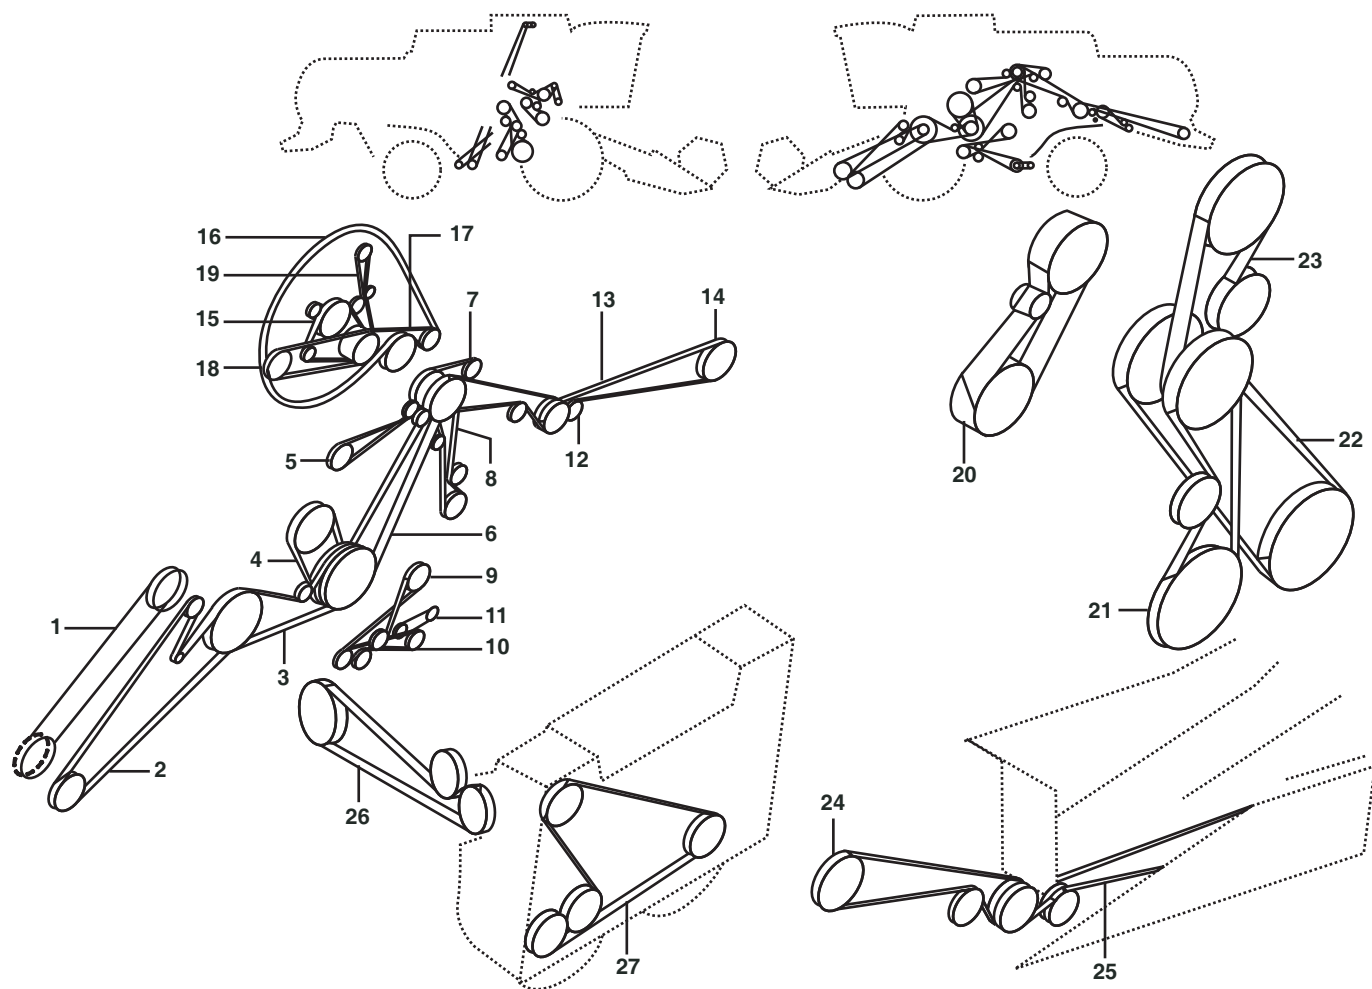

Belt No.		No. of Belts	OEM Part No.	PIX Part No.
2	Straw Elevator Drive, 2hb	1	84981586	A-84981586
2	Straw Elevator Drive, 3hb	1	84991234	A-84991234
3	Header Drive Engagingidler 2hb Only	1	84446792	A-84446792
3	Header Drive Engagingidler 3hb Only	1	89817374	A-89817374
4	Drum Variator	1	84035748	A-84035748
5	Grain Tank Discharge	1	84462590	A-84462590
5	Rotary Screen Drive And Fan	1	747177	A-747177
6	Main Drive	1	84993120	A-84993120
7	Hydrostatic Pump Drive	1	80427456	A-80427456
8	Hydrostatic Pump Drive	1	84607712	A-84607712
9	Straw Walker Drive	1	87521887	A-87521887
9	Grass Seed Equipment	1	84452153	A-84452153
10	Grain Elevator Bottom Auger	1	80422731	A-80422731
12	Chaff Spreader	1	84790244	A-84790244
13	Chopper Drive	1	84075955	A-84075955
14	Chopper Drive	1	84076421	A-84076421
15	Drive, Rotary Screen And Fan	2	84061463	A-84061463
16	Drive, Rotary Screen And Fan	1	87374615	A-87374615
17	Alternator Drive	1	84817626	A-84817626
20	Drum Drive	1	84072772	A-84072772