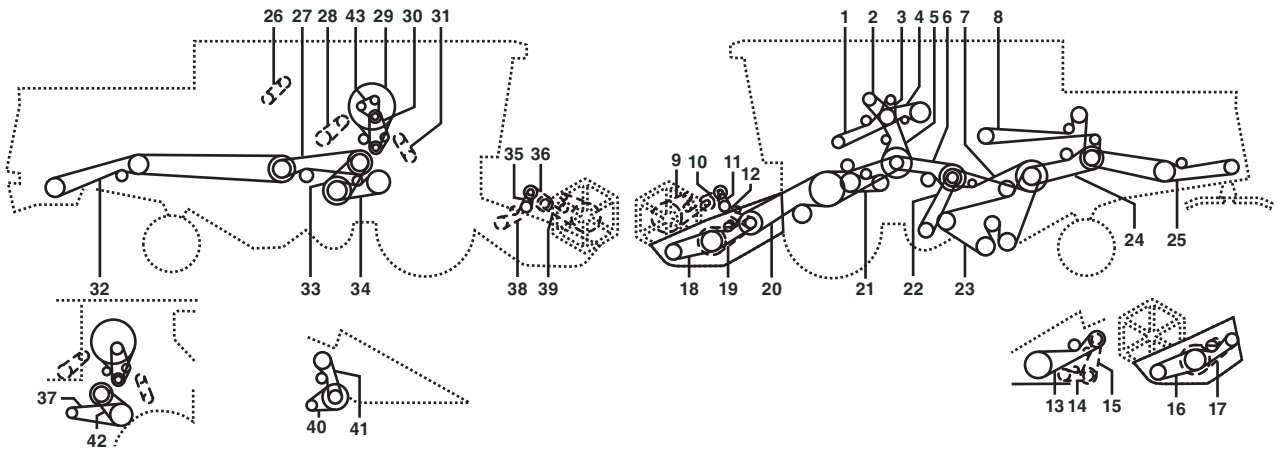

Belt No.		No. of Belts	OEM Part No.	PIX Part No.
32	Grain	1	061353.1	A-061353.1
32	For Corn - Chopper	1	061214.0	A-061214.0
33	At Dominator 204 Mega With N = 650 - 1500 Min-1	1	609823.0	A-609823.0
33	At 2 Stage Drive	1	609823.0	A-609823.0
34	At Dominator 204 Mega With N = 650 - 1500 Min-1	1	661220.1	A-661220.1
34	At 2 Stage Drive	1	661220.1	A-661220.1
35	At 6.0m - 7.5m	1	670224.1	A-670224.1
37	Suction Fan	1	644448.0	A-644448.0
41	For Hph - G Chopper	1	680334.1	A-680334.1
42	At Dominator 203 Mega With N = 650 - 1500 Min-1	1	644418.0	A-644418.0
43	Mercedes 366 La (147 Kw)	1	133635.1	A-133635.1
43	Mercedes 366 La (163 Kw)	1	133642.0	A-133642.0
43	At Perkins 1006.6 T	1	147233.1	A-147233.1