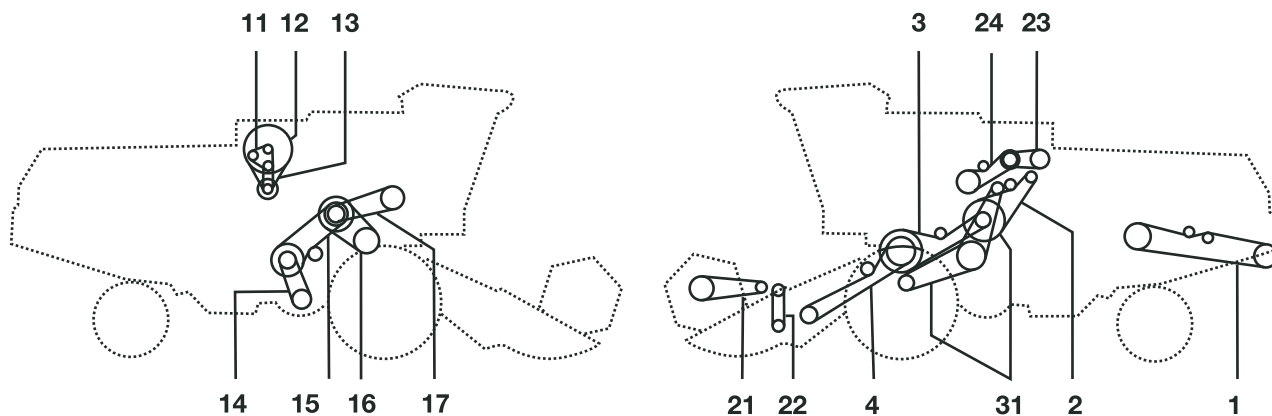

Belt No.		No. of Belts	OEM Part No.	PIX Part No.
1	Straw Walker Drive	1	Z33774	A-Z33774
2	-	1	Z46222	A-Z46222
2	Cutting Table Drive Lead-in	1	Z31191	A-Z31191
3	Lead-in Drive	1	Z38186	A-Z38186
3	Lead-in Drive	1	Z20460	A-Z20460
3	Lead-in Drive	1	Z21501	A-Z21501
4	Cutting Table Drive	1	Z23693	A-Z23693
4	Cutting Table Drive	1	Z46874	A-Z46874
4	Cutting Table Drive	1	Z39313	A-Z39313
11	Fan Drive	1	T20334	A-T20334
12	Rotary Screen Drive	1	Z31283	A-Z31283
13	Rotary Screen Drive	1	Z32190	A-Z32190
14	Fan Drive Variable Speed	1	Z41178	A-Z41178
15	Fan Drive Variable Speed	1	Z34405	A-Z34405
16	Cylinder Variator Drive	1	Z53288	A-Z53288
17	Elevator Drive Unit	1	Z20743	A-Z20743
21	-	1	Z44740	A-Z44740
22	Reel Drive Variable Speed	1	Z36813	A-Z36813
23	Hydraulic Pump Drive	1	Z42382	A-Z42382
24	Discharge Beater Drive	1	Z43253	A-Z43253
31	Main Drive	1	Z36120	A-Z36120