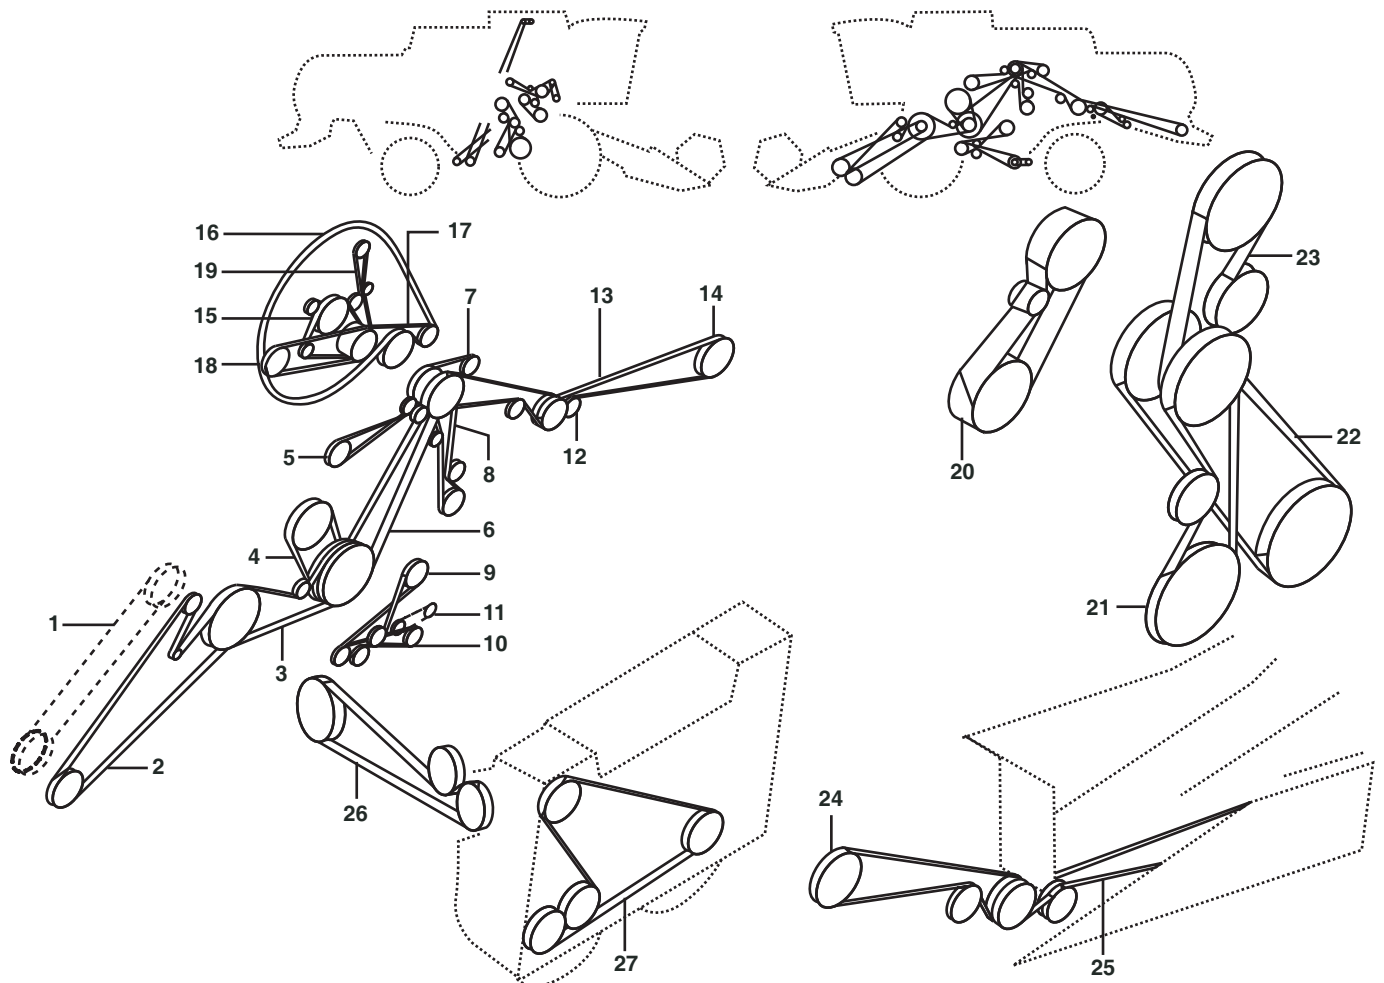

NEW HOLLAND CS 6050

Belt No.		No. of Belts	OEM Part No.	PIX Part No.
2	Straw Elevator Drive, 2HB	1	84981586	A-84981586
2	Straw Elevator Drive, 3HB	1	84991234	A-84991234
3	Header Drive Engaging Idler 2HB Only	1	84446792	A-84446792
3	Header Drive Engaging Idler 3HB Only	1	89817374	A-89817374
4	Drum Variator	1	84035748	A-84035748
5	Grain Tank Discharge	1	84462590	A-84462590
6	Main Drive	1	84993120	A-84993120
7	Hydrostatic Pump Drive	1	80427456	A-80427456
8	Hydrostatic Pump Drive	1	84607712	A-84607712
9	Straw Walker Drive	1	87521887	A-87521887
10	Grain Elevator Bottom Auger	1	80422731	A-80422731
12	Chaff Spreader	1	84790244	A-84790244
13	Chopper Drive	1	84075955	A-84075955
14	Chopper Drive	1	84076421	A-84076421
15	Drive, Rotary Screen And Fan	2	84061465	A-84061465
16	Drive, Rotary Screen And Fan	1	84989965	A-84989965
17	Alternator Drive	1	747177	A-747177
20	Drum Drive	1	84072772	A-84072772
20	Drum Drive, Rotation Speed Slow	1	84072815	A-84072815
21	Straw Shaker Drive	1	84817635	A-84817635
22	Fan Vari-drive	1	84073979	A-84073979