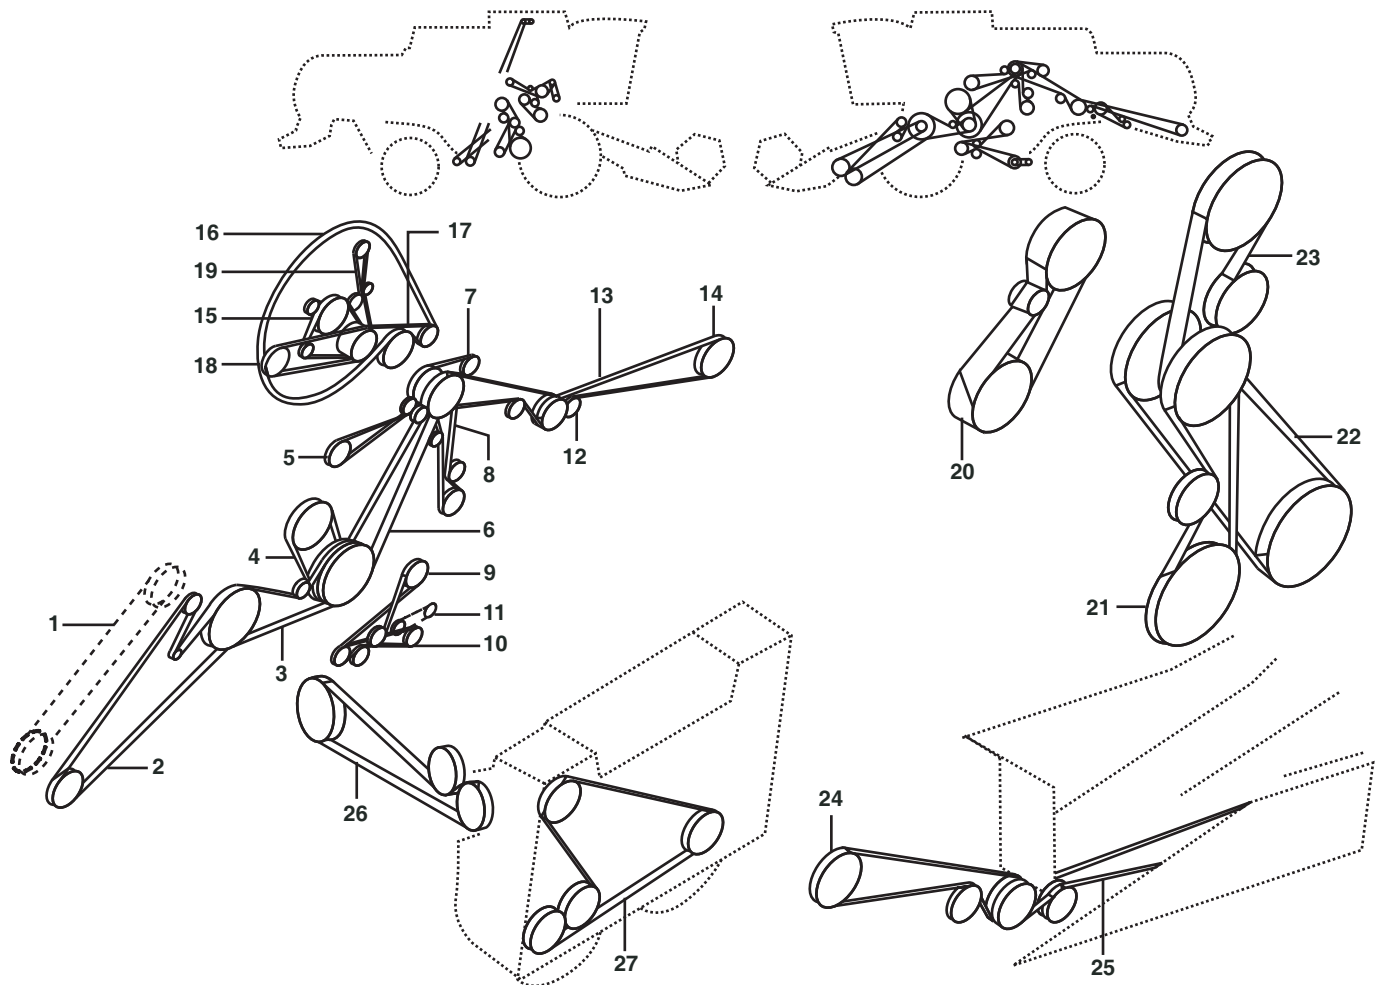

NEW HOLLAND CS 640

Belt No.		No. of Belts	OEM Part No.	PIX Part No.
	Straw Elevator Drive, 2HB	1	84981586	A-84981586
2	Straw Elevator Drive, 3HB	1	84991234	A-84991234
2	Header Drive Engaging Idler 2HB Only	1	89817374	A-89817374
3	Drum Variator	1	84035748	A-84035748
4	Grain Tank Discharge	1	84462590	A-84462590
5	Main Drive	1	84993120	A-84993120
6	Hydrostatic Pump Drive	1	80427456	A-80427456
7	Hydrostatic Pump Drive	1	84607712	A-84607712
8	Straw Walker Drive	1	84073276	A-84073276
9	Grain Elevator Bottom Auger	1	80422731	A-80422731
10	Chaff Spreader	1	84790244	A-84790244
12	Chopper Drive	1	84075955	A-84075955
13	Chopper Drive	1	84076421	A-84076421
14	Drive, Rotary Screen And Fan	2	84061465	A-84061465
15	Drive, Rotary Screen And Fan	1	84989965	A-84989965
16	Intermediate Motor Drive	1	84817626	A-84817626
17	Compressor Drive	2	84061465	A-84061465
18	Alternator Drive	1	84817638	A-84817638
19	Drum Drive	1	84072772	A-84072772
20	Drum Drive, Rotation Speed Slow	1	84072815	A-84072815
20	Straw Shaker Drive	1	84817635	A-84817635

21