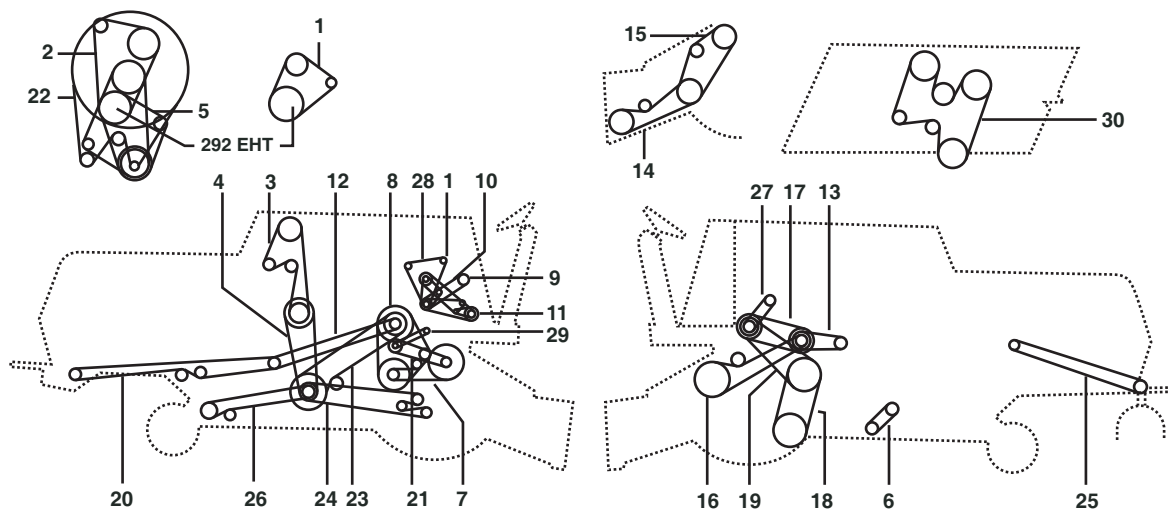

Belt No.		No. of Belts	OEM Part No.	PIX Part No.
1	Alternator And Waterpump Drive 292 (gas Engine)	1	H30634	A-H30634
1	Alternator And Waterpump Drive 329dh-02	1	H80896	A-H80896
2	Alternator And Waterpump Drive 329dh-02and03	1	H82724	A-H82724
3	Clean Grain Elevator U-joint Loading Auger	1	E60212	A-E60212
3	Clean Grain Elevator Drive	1	H87648	A-H87648
4	Clean Grain Elevator Countershaft	1	H23817	A-H23817
5	Engine Fan Androtary Screen Drive Shaft	1	H86275	A-H86275
6	Cleaning Fan Drive	1	H80726	A-H80726
7	Air Conditioning Compressor Drive 6329dh-01	1	H86275	A-H86275
7	Air Conditioning Compressor Drive 329 (diesel Engine)	1	H77683	A-H77683
7	Compressor Drive (gas Engine) Ac 292	1	H80896	A-H80896
8	Compressor Drive (diesel Engine) Ac 292	1	H80896	A-H80896
9	Cylinder	3	AH80500	A-AH80500
10	Engine Fan Drive	1	H79236	A-H79236
10	Engine Fan Cab (without A/c Compressordrive)	1	H86271	A-H86271
11	Engine Fan Countershaft	1	H79235	A-H79235
12	Straw Chopper (front)	1	H20407	A-H20407
14	Platform Andcorn Head	3	AH76154	A-AH76154
15	Platform Andcorn Head Lower Variable	3	AH87197	A-AH87197
16	Platform Andcorn Head Middle Variable	1	H84441	A-H84441
17	Platform Andfeeder House (upper)	1	H76028	A-H76028
18	Countershaft (primary)	2	AH98052	A-AH98052
19	Propulsion Drive (lower)	1	H76136	A-H76136
21	Straw Chopper Drive (rear)	1	H79787	A-H79787
22	Rotary Deflector	1	H86039	A-H86039
22	Rotary Deflector	1	H86060	A-H86060
23	Countershaft (secondary)	1	H138762	A-H138762
23	Rotary Screen Drive	1	H86259	A-H86259
25	Shoe Supply Augers (grain)	1	H79285	A-H79285
26	Straw Spreader Drive	1	H80159	A-H80159
27	Tailings Auger (lower)	1	E63031	A-E63031
28	Unloading Auger Countershaft	1	H76136	A-H76136
29	Governor Drive	1	H82479	A-H82479
31	Clean Grain Elevator And Loading Auger Ext	1	H81222	A-H81222