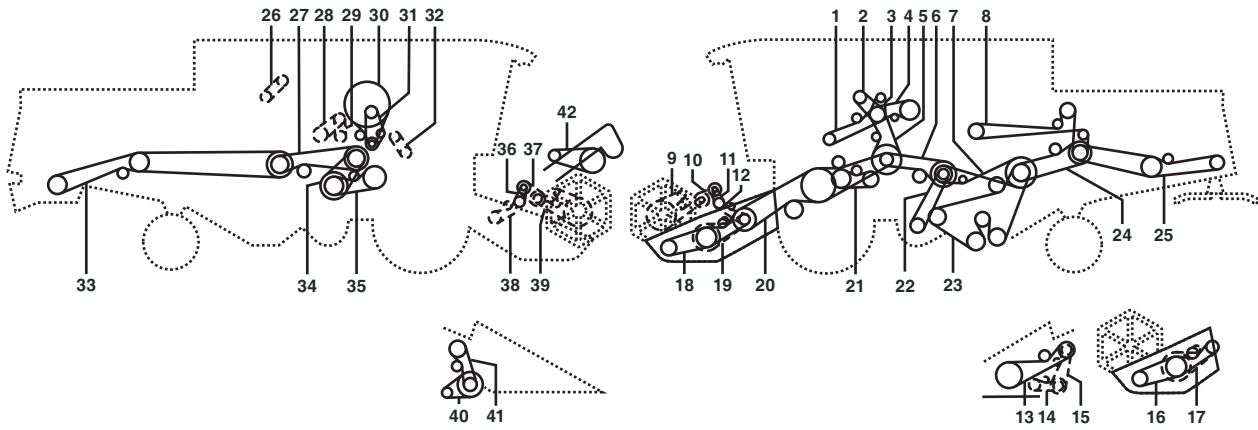

Belt No.		No. of Belts	OEM Part No.	PIX Part No.
1		1	661239.1	A-661239.1
1		1	661451.0	A-661451.0
2		1	633030.2	A-633030.2
2		1	767057.1	A-767057.1
3		1	629908.1	A-629908.1
3		1	661114.0	A-661114.0
4		1	661093.0	A-661093.0
4		1	660409.0	A-660409.0
5		1	644404.1	A-644404.1
5		1	644403.0	A-644403.0
6		1	603337.0	A-603337.0
7		1	644141.1	A-644141.1
8		1	644447.0	A-644447.0
11		1	670224.1	A-670224.1
13		1	692149.0	A-692149.0
13		1	692150.0	A-692150.0
13		1	629142.0	A-629142.0
16		1	671013.1	A-671013.1
18		1	713506.2	A-713506.2
20		2	644368.0	A-644368.0
21		1	661031.1	A-661031.1
22		1	603380.1	A-603380.1
23		1	609762.0	A-609762.0
24		1	506671.2	A-506671.2
25		1	623427.1	A-623427.1
27		1	644538.0	A-644538.0
27		1	060306.3	A-060306.3
30		1	661345.0	A-661345.0
31		1	661245.0	A-661245.0
31		1	661244.0	A-661244.0
33		1	644539.0	A-644539.0
33		1	061353.1	A-061353.1
33		1	061214.0	A-061214.0
34		1	609823.0	A-609823.0
35		1	661220.1	A-661220.1
36		1	670224.1	A-670224.1
41		1	680334.1	A-680334.1
42		1	644448.0	A-644448.0
42		1	644537.0	A-644537.0