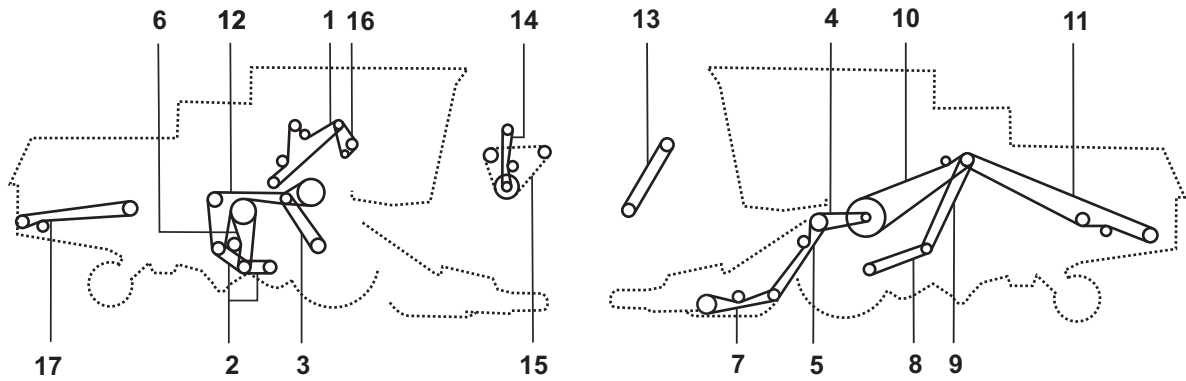

CASE INTL. HARVESTER 715

Belt No.		No. of Belts	OEM Part No.	PIX Part No.
0	Air Conditioning Compressor Drive	1	936331R1	A-936331R1
1	Grain Tank Ext With Raised Levelling Auger	1	150433C1	A-150433C1
1	Elevator Drive Without Raised Levelling Auger	1	937928R1	A-937928R1
1	Elevator Drive With Raised Levelling Auger	1	937929R1	A-937929R1
2	Fan Drive	2	170954C11	A-170954C11
3	Shaker Shaft Drive	1	188716C1	A-188716C1
4	Feeder Drive Regular	1	937932R1	A-937932R1
5	Feeder Jackshaft Drive	1	176566C1	A-176566C1
5	Feeder Jackshaft Drive X2 Rice Only	1	176577C1	A-176577C1
6	Unloading Drive	1	559064R1	A-559064R1
6	Hydrostatic Unloading Drive	1	1656676C1	A-1656676C1
7	Auger And Knife Drive (112)	1	191305C1	A-191305C1
7	Auger And Knife Drive (150)	1	559064R1	A-559064R1
7	Auger And Knife Drive (102)	1	178019C1	A-178019C1
8	Propulsion Drive	1	173110C1	A-173110C1
9	Propulsion Jackshaft Drive	1	150436C2	A-150436C2
10	Separator Drive	1	171226C1	A-171226C1
11	Straw Chopper Drive	1	174614C2	A-174614C2
12	Straw Walker - Fanjackshaft	1	170948C1	A-170948C1
13	Hydrostatic Unloading Drive Jackshaft	1	175545C1	A-175545C1
13	Unloading Jackshaft Drive	1	179317C2	A-179317C2
14	Cylinder Drive Variable Speed (primary)	1	171101C2	A-171101C2
15	Cylinder Drive Variable Speed	1	171130C1	A-171130C1
16	Tailings Auger Drive	1	627297R1	A-627297R1
17	Straw Spreaderdrive	1	589622R1	A-589622R1