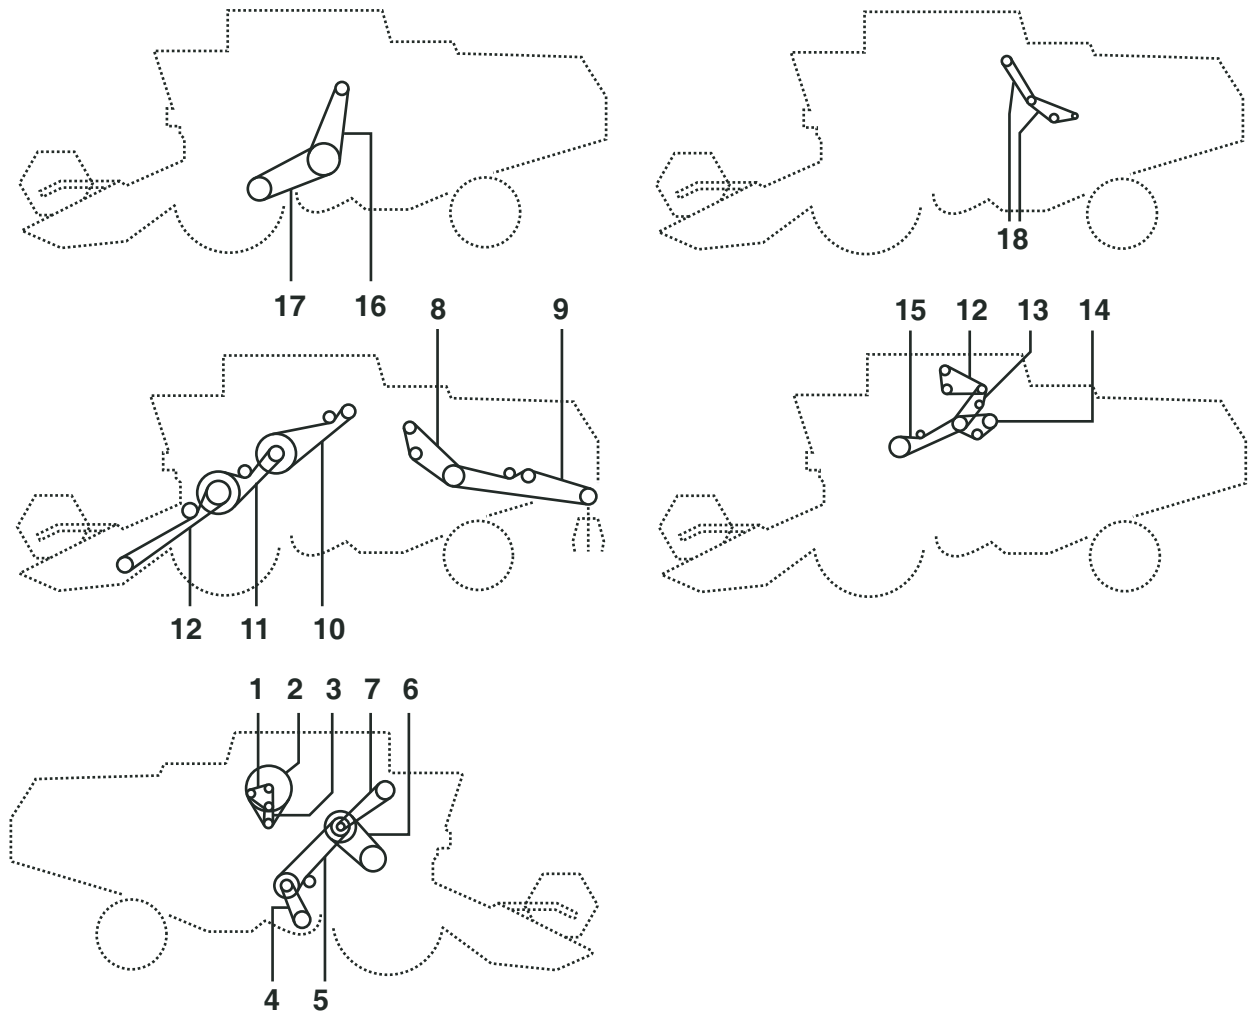

JOHN DEERE 1065 - 1068 HYDRO (...-041200)

Belt No.		No. of Belts	OEM Part No.	PIX Part No.
1		2	Ar72036	A-AR72036
1		2	AT28030	A-AT28030
2		1	Z34786	A-Z34786
2		1	Z31283	A-Z31283
3		1	Z32190	A-Z32190
4		1	Z41178	A-Z41178
5		1	Z34405	A-Z34405
6		1	Z53288	A-Z53288
7		1	Z35965	A-Z35965
8		1	Z33774	A-Z33774
9		1	Z33790	A-Z33790
10		1	Z21501	A-Z21501
10		1	Z38186	A-Z38186
11		1	Z39312	A-Z39312
11		1	Z39313	A-Z39313
11		1	Z39314	A-Z39314
12		1	Z42756	A-Z42756
13		1	Z45482	A-Z45482