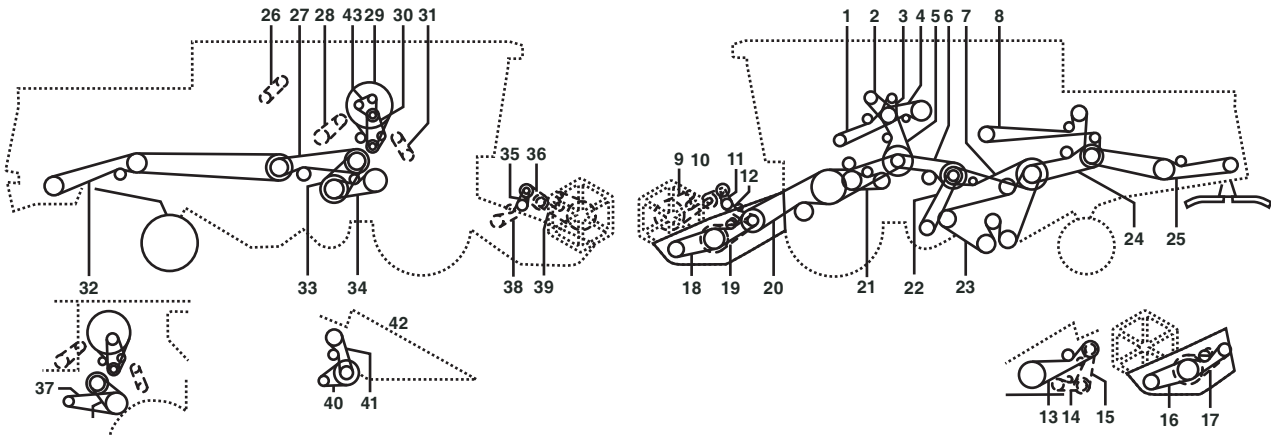

CLAAS MEGA 204

Belt No.		No. of Belts	OEM Part No.	PIX Part No.
1	Ground Drive	1	661362.1	A-661362.1
1	At Mercedes Om 366 La With 163 Kw	1	661451.0	A-661451.0
2	Hydraulic Pump	1	767057.1	A-767057.1
3	Air Conditioner	1	629908.1	A-629908.1
4	Grain Tank	1	629769.0	A-629769.0
4	At Mercedes Om 366 La With 163 Kw	1	660409.0	A-660409.0
5	Threshing Mechanism	1	661458.0	A-661458.0
5	At Mercedes Om 366 La With 163 Kw	1	644404.1	A-644404.1
6	Gear	1	603337.0	A-603337.0
7	Grain Elevator - 204 Mega From No. 09350930	1	644141.1	A-644141.1
8	Feed Rake Drive	1	644447.0	A-644447.0
11	At 3.9 M - 5.1 M	1	670224.1	A-670224.1
13	For Corn Picker	1	692149.0	A-692149.0
13	For Corn Picker	1	692150.0	A-692150.0
13	For Multimaster	1	629142.0	A-629142.0
16	At 6.0m - 7.5m	1	671013.1	A-671013.1
18	At 3.9 M - 5.1 M	1	713506.2	A-713506.2
20	Shafts Distance 1306 Mm	2	661337.0	A-661337.0
20	Shafts Distance 1463 Mm	2	661378.1	A-661378.1
21	Pre - Accelerator	1	661031.0	A-661031.0
22	Blower - 204 Mega	1	603380.1	A-603380.1
23	Sieve Pan	1	609762.0	A-609762.0
24	Straw Walker	1	506671.2	A-506671.2
25	Straw Spreader	1	623427.1	A-623427.1
27	Straw Chopper	1	060306.2	A-060306.2
29	Radiator Screen	1	661345.0	A-661345.0
30	Gear	1	657793.0	A-657793.0
32	For Grain Chopper From No. 09350552	1	061353.0	A-061353.0
32	To No. 09350551	1	061360.0	A-061360.0
32	For Corn Chopper	1	061214.0	A-061214.0
33	At Dominator 204 Mega With N = 650 - 1500 Min-1	1	609823.0	A-609823.0
33	At 2 Stage Drive	1	609823.0	A-609823.0
34	At Dominator 204 Mega With N = 650 - 1500 Min-1	1	661220.0	A-661220.0
34	At 2 Stage Drive	1	661220.0	A-661220.0
35	At 6.0m - 7.5m	1	670224.1	A-670224.1
37	Suction Fan	1	644448.0	A-644448.0
41	For Hph - G Chopper	1	680334.1	A-680334.1
43	At Mercedes Om 366 La	1	133635.1	A-133635.1
43	At Mercedes Om 366 A	1	133630.1	A-133630.1
43	At Perkins 1006.6 T	1	147233.1	A-147233.1