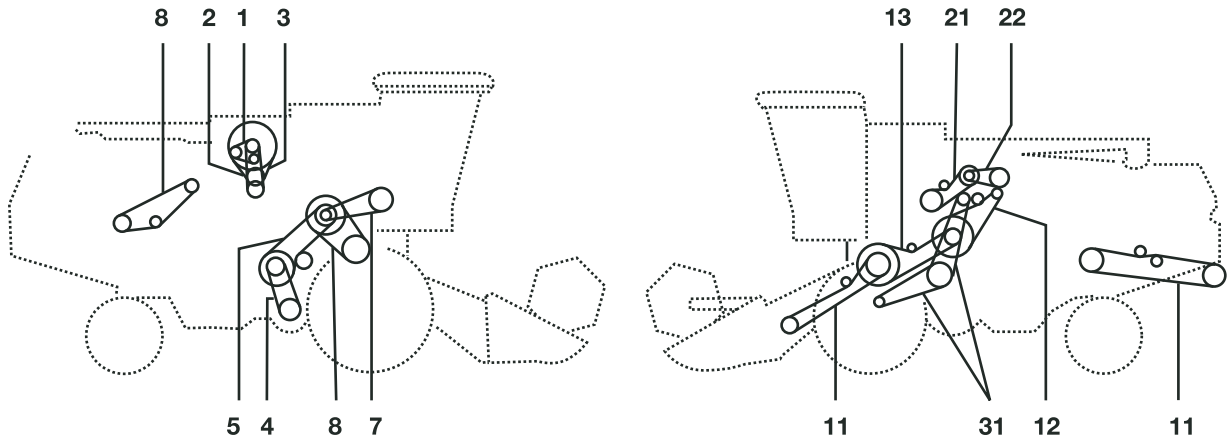

Belt No.		No. of Belts	OEM Part No.	PIX Part No.
1	Fan Drive	1	At28030	A-AT28030
2	Rotary Screen Drive	1	Z31283	A-Z31283
3	Rotary Screen Drive	1	Z32190	A-Z32190
4	Fan Drive Variable Speed	1	Z41178	A-Z41178
5	Fan Drive Variable Speed	1	Z34405	A-Z34405
6	Cylinder Variator drive	1	Z53288	A-Z53288
7	Elevator Drive Unit	1	Z20743	A-Z20743
8	-	1	Z35965	A-Z35965
11	Straw Walker Drive	1	Z33774	A-Z33774
12	-	1	Z46222	A-Z46222
12	-	1	Z21403	A-Z21403
13	Lead-in Drive	1	Z38186	A-Z38186
13	Lead-in Drive	1	Z21501	A-Z21501
14	Cutting Table Drive	1	Z39312	A-Z39312
14	Cutting Table Drive	1	Z39313	A-Z39313
21	Discharge Beater Drive	1	Z43253	A-Z43253
22	Hydraulic Pump Drive	1	Z42382	A-Z42382