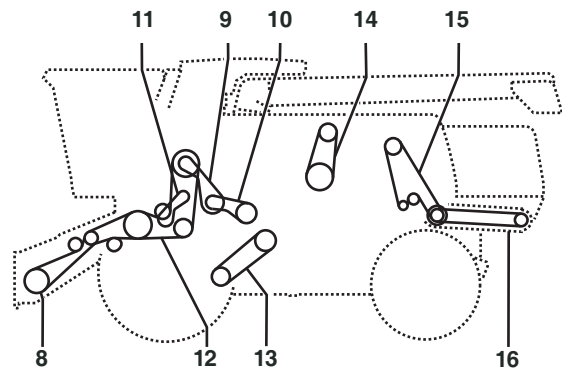

JOHN DEERE T660 - T670 - T670 (NA EDITION)

Belt No.		No. of Belts	OEM Part No.	PIX Part No.
1	-	1	H175628	A-H175628
2	-	1	H174455	A-H174455
3	-	1	H146636	A-H146636
4	-	1	Z59557	A-Z59557
5	-	1	H141166	A-H141166
6	-	1	H128010	A-H128010
7	-	1	H115881	A-H115881
8	-	1	H176766	A-H176766
8	For Hillmaster Only	1	H202821	A-H202821
8	-	1	HXE12426	A-HXE12426
8	-	1	HXE12427	A-HXE12427
9	For N=450 Rpm - 3 Grooves	1	Z103844	A-Z103844
10	For N=900 Rpm - 2 Grooves	1	Z103845	A-Z103845
11	-	1	H139963	A-H139963
12	-	1	H176765	A-H176765
12	-	1	HXE12425	A-HXE12425
13	-	1	H152146	A-H152146
14	-	2	AH158880	A-AH158880
15	-	1	H177177	A-H177177
16	For Corn	1	H177178	A-H177178
16	-	1	Z59286	A-Z59286
17	-	1	Z59286	A-Z59286