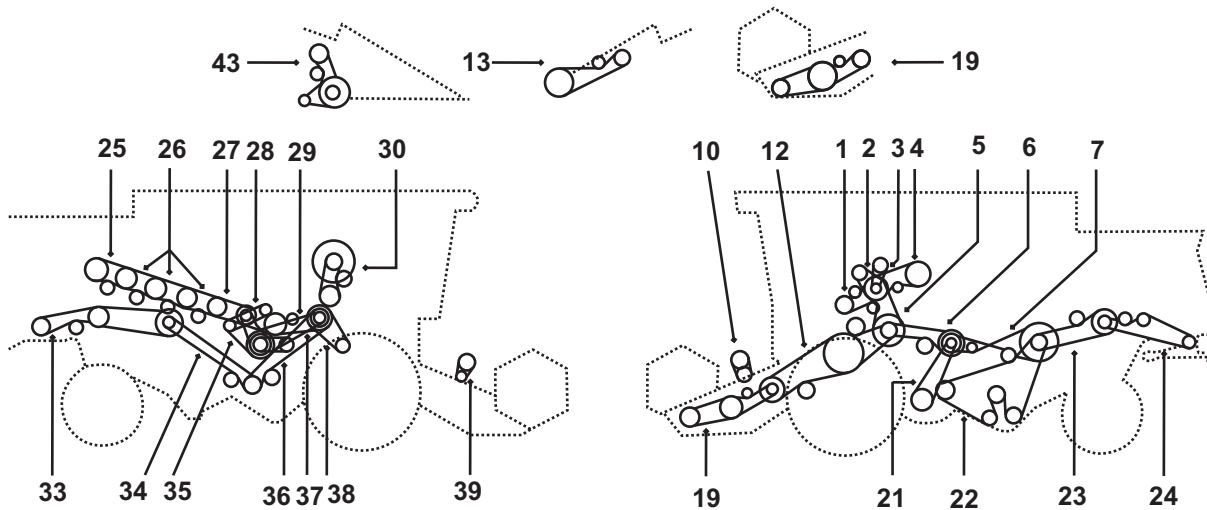

Belt No.		No. of Belts	OEM Part No.	PIX Part No.
1	-	1	629279.0	A-629279.0
2	-	1	629002.1	A-629002.1
3	-	1	629908.1	A-629908.1
4	-	1	629763.0	A-629763.0
5	-	1	629000.1	A-629000.1
6	-	1	603337.0	A-603337.0
7	-	1	644141.0	A-644141.0
10	To 5.1 M Cutting Table	1	670224.1	A-670224.1
12	-	2	603017.3	A-603017.3
13	For Maize Picker	1	692149.0	A-692149.0
13	For Maize Picker	1	692150.0	A-692150.0
16	From 6.0 M Cutting Table	1	671013.1	A-671013.1
19	To 5.1 M Cutting Table	1	713506.2	A-713506.2
21	-	1	603380.0	A-603380.0
22	-	1	609762.0	A-609762.0
23	For Straw Distributor	1	506671.1	A-506671.1
24	For Straw Distributor	1	640653.1	A-640653.1
25	-	1	644014.1	A-644014.1
26	-	1	644015.1	A-644015.1
27	-	1	644016.1	A-644016.1
29	-	1	064168.2	A-064168.2
30	-	1	233843.1	A-233843.1
33	For Maize	2	061872.0	A-061872.0
33	For Grain	1	061701.1	A-061701.1
34	For Straw Chopper	1	061700.0	A-061700.0
35	-	1	603247.1	A-603247.1
37	-	1	644014.1	A-644014.1
38	Cylinder N=650-1500 Rpm	1	628630.0	A-628630.0
38	Cylinder N=500-1400 Rpm	1	644177.0	A-644177.0
39	From 6.0 M Cutting Table	1	670224.1	A-670224.1
43	-	1	680334.1	A-680334.1