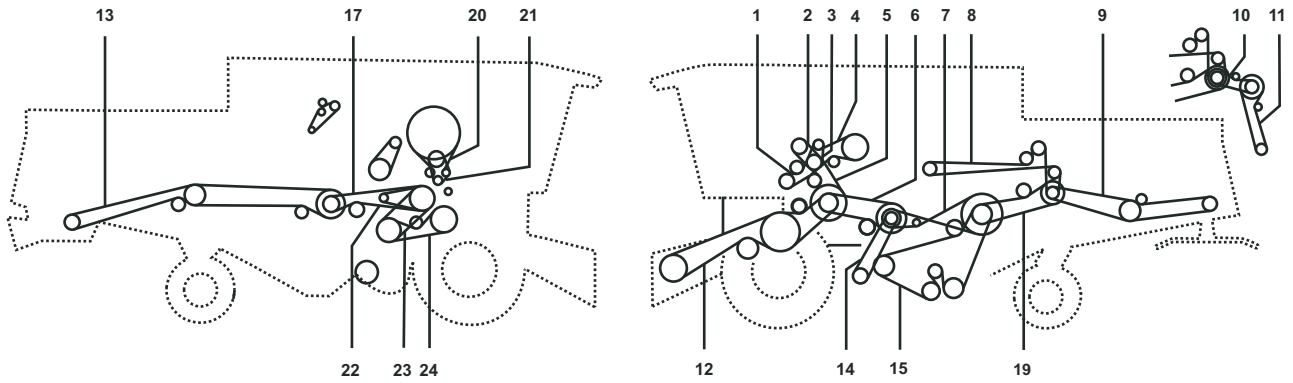

CLAAS MEGA 350

Belt No.		No. of Belts	OEM Part No.	PIX Part No.
1	-	1	644016.1	A-644016.1
2	-	1	656028.0	A-656028.0
2	For Threshing	1	629002.1	A-629002.1
3	-	1	621903.1	A-621903.1
4	-	1	544166.0	A-544166.0
5	-	1	544164.0	A-544164.0
6	-	1	603337.0	A-603337.0
6	For Threshing	1	667238.0	A-667238.0
7	-	1	644141.1	A-644141.1
8	-	1	644447.0	A-644447.0
9	-	1	623427.1	A-623427.1
10	-	1	755070.1	A-755070.1
11	For N=519 Rpm	1	066034.0	A-066034.0
11	For N=660 Rpm	1	785341.0	A-785341.0
12	-	1	644369.0	A-644369.0
13	-	1	644539.0	A-644539.0
14	-	1	603380.1	A-603380.1
15	-	1	609762.0	A-609762.0
17	-	1	644538.0	A-644538.0
19	-	1	506671.2	A-506671.2
20	-	1	545689.0	A-545689.0
21	-	1	545668.1	A-545668.1
22	-	1	644537.0	A-644537.0
23	Two Stage Drive	1	661427.0	A-661427.0
24	Drum Drive Variable Speed (n=650-1500 Rpm)	1	661220.1	A-661220.1