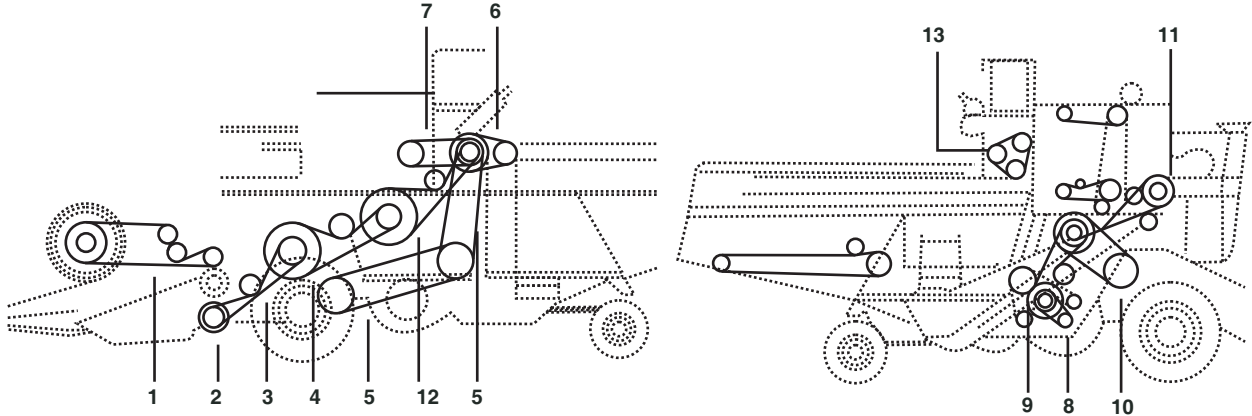

Belt No.		No. of Belts	OEM Part No.	PIX Part No.
1	Reel Drive	-	Z20562	A-Z20562
2	Reel Variator Drive	-	Z36813	A-Z36813
3	Knife Drive	-	Z23693	A-Z23693
4	Straw Elevator	-	Z20460	A-Z20460
5	Traction Vari Drive	-	Z36120	A-Z36120
6	Hydraulic Pump	-	Z30593	A-Z30593
7	Tank Discharge	-	Z21400	A-Z21400
8	Air Fan	-	Z20459	A-Z20459
9	Fan Drive	-	Z20703	A-Z20703
11	Rotary Screen	-	Z20743	A-Z20743
13	Fan Drive	-	T20334	A-T20334