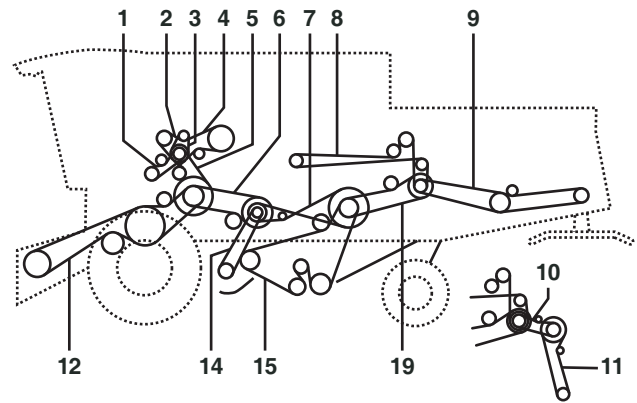

Belt No.		No. of Belts	OEM Part No.	PIX Part No.
1	-	1	644016.1	A-644016.1
2	-	1	656028.0	A-656028.0
3	-	1	621903.1	A-621903.1
4	With Mercedes Om 906 La	1	544166.0	A-544166.0
4	With Perkins 1006-6 Ta	1	660409.0	A-660409.0
5	With Mercedes Om 906 La	1	544164.0	A-544164.0
5	With Perkins 1006-6 Ta	1	544114.1	A-544114.1
6	-	1	603337.0	A-603337.0
7	-	1	603336.1	A-603336.1
8	-	1	644447.0	A-644447.0
9	-	1	623427.1	A-623427.1
10	-	1	755070.1	A-755070.1
11	N = 519	1	066034.0	A-066034.0
11	N = 660	1	785341.0	A-785341.0
12	-	2	661301.0	A-661301.0
13	-	1	061353.1	A-061353.1
13	For Corn	1	061214.0	A-061214.0
14	-	1	671209.0	A-671209.0
15	-	2	603017.3	A-603017.3
17	-	1	544147.0	A-544147.0
19	-	1	506671.2	A-506671.2
20	From No. 93202272	1	821734.2	A-821734.2
20	To No. 93202271	1	545689.0	A-545689.0
21	-	1	056961.0	A-056961.0
22	-	1	644448.0	A-644448.0
23	-	1	661427.0	A-661427.0
24	Drum Variable Speed Drive	1	661220.1	A-661220.1
26	Direct Drive	1	661429.0	A-661429.0
0	Alternator From No. 93202272	1	796998.0	A-796998.0
0	Alternator Till Nr. 932002271	1	545954.0	A-545954.0