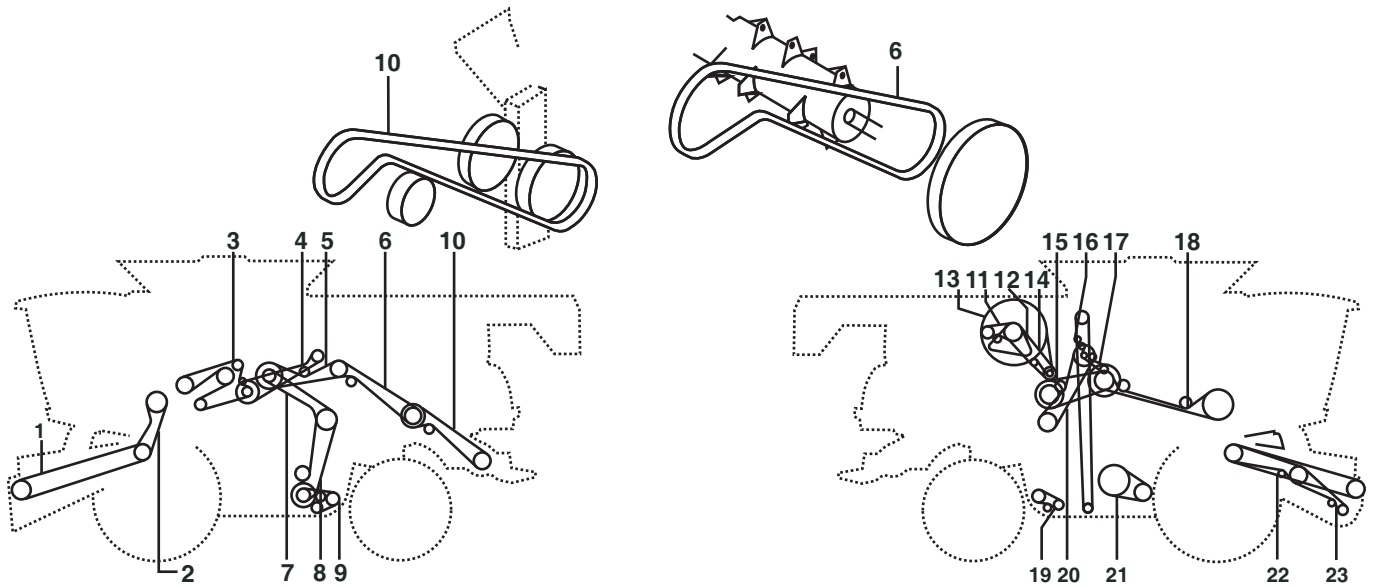

NEW HOLLAND CR 9070 ELEVATION

Belt No.		No. of Belts	OEM Part No.	PIX Part No.
1-2	Straw Elevator Drive	1	87545653	A-87545653
4	Unloading Auger	1	87011585	A-87011585
5	Main Drive	1	87545651	A-87545651
6	Chopper Drive (bsn C579)	1	87031779	A-87031779
6	Chopper Drive (asn D580)	1	87580100	A-87580100
7	Beater Drive	1	87546479	A-87546479
8	Beater Drive	1	87315599	A-87315599
9	Shaker Shoe Drive - Self-levelling	2	87325684	A-87325684
10	Chopper Drive (bsn C723)	1	87526022	A-87526022
10	Chopper Drive (asn D724)	1	84168012	A-84168012
11	Air Conditioner Unit : Mounting Group (bsn C635)	1	84818007	A-84818007
11	Air Conditioner Unit : Mounting Group (asn D604)	1	84818008	A-84818008
12	Drive, Rotary Screen And Fan	2	747177	A-747177
13	Drive, Rotary Screen And Fan (bsn C599)	1	84057085	A-84057085
13	Drive, Rotary Screen And Fan (asn D600)	1	87664428	A-87664428
14	Drive, Rotary Screen And Fan	2	87284244	A-87284244
15	Rotor Variator	1	87622201	A-87622201
15	Rotor Variator (reinforced Belt)	1	87676816	A-87676816
15	Rotor Variator - Variable Feeder (bsn C659)	1	86596143	A-86596143
15	Rotor Variator - Variable Feeder (asn D660)	1	87583907	A-87583907
18	Feeder Drive	1	86589482	A-86589482
18	Feeder Drive - Variable (bsn C659)	1	86729163	A-86729163
18	Feeder Drive - Variable (asn D660)	1	87583899	A-87583899
19	Tailings Elevators, Bottom Auger & R/H (BSN C675)	2	84058339	A-84058339
19	Tailings Elevators, Bottom Auger & R/H (BSN F676719)	2	84455757	A-84455757
19	Tailings Elevators, Bottom Auger & R/H (ASN D720)	2	84196804	A-84196804
20	Grain Elevator Drive	1	87319821	A-87319821
21	Fan Vari-drive	1	84817627	A-84817627
24	Grass Seed Equipment - Accessories	1	84023277	A-84023277
25	Hydraulic Fan Drive	1	87636309	A-87636309