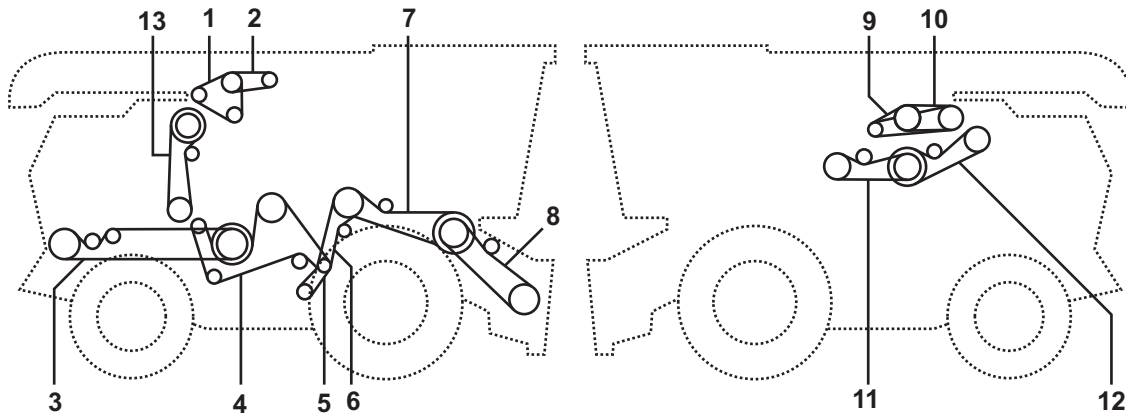

Belt No.		No. of Belts	OEM Part No.	PIX Part No.
1	Fan Drive	1	87755884	A-87755884
2	A/c Compressor	1	87311867	A-87311867
3	Straw Spreader Drive	1	84163222	A-84163222
4	Cleaning System Drive (with Beater)	1	87476487	A-87476487
4	Cleaning System Drive (with Chopper)	1	87476486	A-87476486
5	Cleaning Fan Drive	1	301146A1	A-301146A1
6	Fan Jackshaft Drive	1	87642957	A-87642957
7	Feeder Drive (with Rock Trap)	1	87629601	A-87629601
7	Feeder Drive (w/rock Trap)	1	87629602	A-87629602
8	Header Drive (with Rock Trap)	1	87332159	A-87332159
8	Header Drive (w/rock Trap)	1	87332161	A-87332161
9	Separator Drive	1	84137716	A-84137716
10	Rotor Drive	1	87615553	A-87615553
11	Unloader Drive	1	87549557	A-87549557
12	Auxiliary Pump Dr (w/2.5 Bu/sec Unloader)	1	87330894	A-87330894
12	Auxiliary Pump Dr (w/3.0 Bu/sec Unloader)	1	87549556	A-87549556
13	Straw Chopper Drive	1	87330903	A-87330903