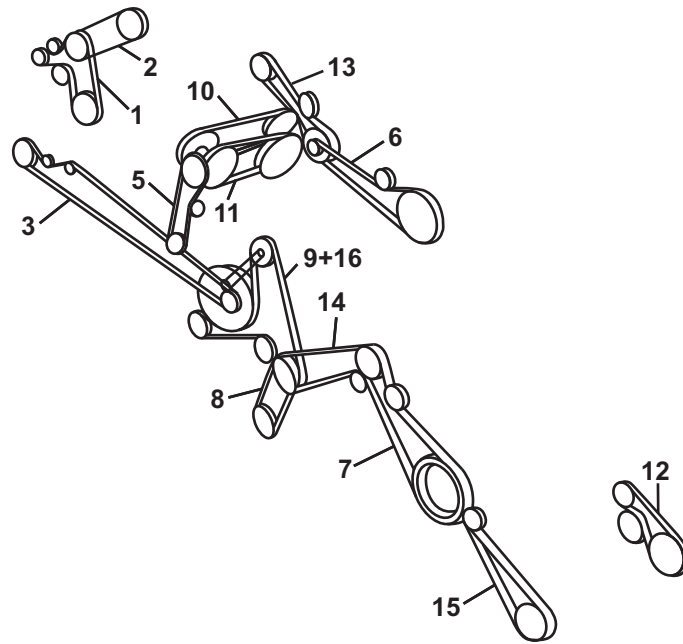

CASE INTL. HARVESTER 1680 (ENGINE NCE)

Belt No.		No. of Belts	OEM Part No.	PIX Part No.
1	Alternator, Fan and Waterpump Drive	1	J911572	A-J911572
1	Alternator, Fan and Waterpump Drive	1	J911574	A-J911574
2	Air Conditioning Compressor Drive	1	396829R1	A-396829R1
3	Straw Spreader Drive	1	196371C1	A-196371C1
5	Straw Chopper Drive	1	1347160C1	A-1347160C1
5	Straw Chopper Drive	1	1315266C1	A-1315266C1
6	Unloading Auger Drive	1	191291C1	A-191291C1
6	Unloading Auger Drive	1	1989217C1	A-1989217C1
7	Feeder Drive	1	194528C1	A-194528C1
8	Cleaning Fan Drive	1	1541569C1	A-1541569C1
8	Cleaning Fan Drive	1	195396C2	A-195396C2
9	Elevator Drive Unit	1	186509C2	A-186509C2
10	Separator Drive	1	1330499C1	A-1330499C1
10	Separator Drive	1	1541702C1	A-1541702C1
11	Rotor Variator Drive	1	244422A1	A-244422A1
12	Reel Drive Pump (60)	1	1315226C1	A-1315226C1
12	Reel Drive Pump (54.5)	1	1321565C1	A-1321565C1
12	Reel Drive Pump (60)	1	1979607C1	A-1979607C1
13	Auxiliary Pump Drive	1	1347358C1	A-1347358C1
13	Auxiliary Pump Drive	1	1541700C1	A-1541700C1
13	Auxiliary Pump Drive	1	1970116C1	A-1970116C1
14	Fan Jackshaft Drive	1	188213C1	A-188213C1
15	Feeder Jackshaft Drive	1	1313097C3	A-1313097C3
15	Feeder Jackshaft Drive	1	1308489C2	A-1308489C2
16	Cleaning Unit Drive With Straw Chopper	1	181055C1	A-181055C1
19	Fan Jackshaft Drive	1	181359C1	A-181359C1
20	Fan Jackshaft Slow Speed	1	610521R1	A-610521R1
21	Chaff Spreader Drive (upper)	1	123305A1	A-123305A1
22	Chaff Spreader Drive (lower)	1	123307A1	A-123307A1