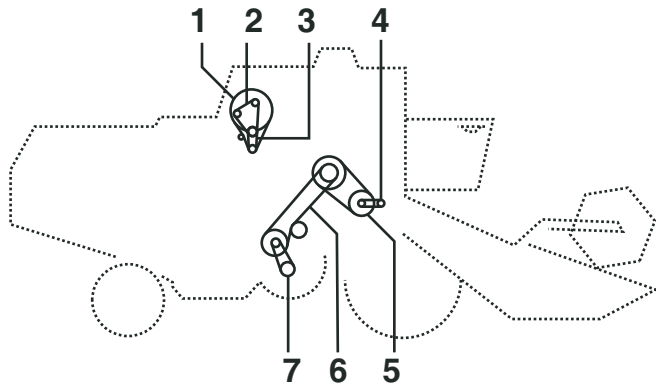

JOHN DEERE 965 - 965 HYDRO - 968 HYDRO

Belt No.		No. of Belts	OEM Part No.	PIX Part No.
1	Alternator Drive	2	AT28030	A-AT28030
2	Purify Drive	1	Z31283	A-Z31283
3	Countershaft - Purify Drive	1	Z32190	A-Z32190
5	Cylinder Drive	1	Z20823	A-Z20823
6	Fan Drive	1	Z34405	A-Z34405
7	Fan Drive Variable Speed	1	Z41178	A-Z41178
8	-	1	CA20514	A-CA20514
9	Main Drive	1	Z33790	A-Z33790
10	-	1	Z47911	A-Z47911
11	-	1	CA20518	A-CA20518
12	Hydraulic Pump Drive	1	Z34828	A-Z34828
13	(ser Nr Prior 026422) 965 - 965 Hydro	1	Z33605	A-Z33605
13	(ser Nr Following 026423)	1	Z35965	A-Z35965
14	Traction Drive	1	Z33967	A-Z33967
15	Straw Elevator Drive	1	Z38186	A-Z38186
15	Straw Elevator Drive	1	Z21501	A-Z21501
16	Sickle Knife Drive (ser Nr Prior To 024652) (965)	1	Z30130	A-Z30130
16	Sickle Knife Drive (ser Nr Following To 024653) (965)	1	Z36949	A-Z36949
16	Sickle Knife Drive (ser Nr Prior To 024652) (965)	1	Z39313	A-Z39313
16	Sickle Knife Drive (ser Nr Following To 024653) (965)	1	Z39314	A-Z39314
16	Sickle Knife Drive (ser Nr Prior To 024652) (965 Hydro - 968 Hydro)	1	Z25670	A-Z25670
16	Sickle Knife Drive (ser Nr Following To 024653) (965 Hydro - 968 Hydro)	1	Z39312	A-Z39312