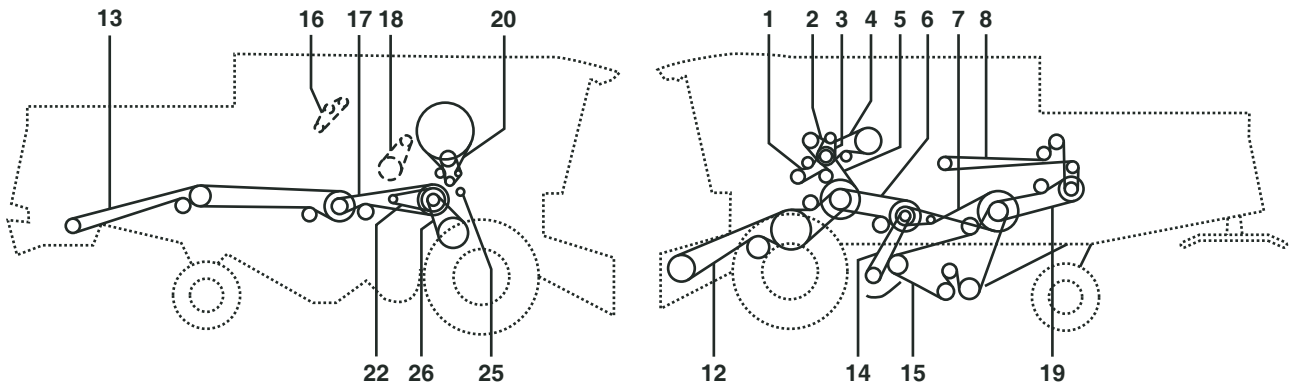

Belt No.		No. of Belts	OEM Part No.	PIX Part No.
1	Hydraulic Ground Drive	1	644016.1	A-644016.1
2	Gear Pump	1	656028.0	A-656028.0
3	Air Conditioner	1	621903.1	A-621903.1
4	Grain Tank Unloading	1	544166.0	A-544166.0
5	Threshing Mechanism Drive	1	544164.0	A-544164.0
6	Sieve Pan, 1ste Stage	1	603337.0	A-603337.0
7	Sieve Pan, 2nd Stage	1	603336.1	A-603336.1
8	Intensive Separation System	1	644447.0	A-644447.0
12	-	1	644419.0	A-644419.0
13	Chopper Drive, 2nd Stage	1	061353.1	A-061353.1
14	Fan Variator	1	671209.0	A-671209.0
15	Sieve Pan, 3rd Stage	2	603017.3	A-603017.3
17	Chopper Drive 1ste Stage	1	544147.0	A-544147.0
19	Straw Walker Drive	1	506671.2	A-506671.2
20	Radiator Screen 2nd Stage From No. 93100144	1	821734.2	A-821734.2
20	Radiator Screen 2nd Stage To No. 93100143	1	545689.0	A-545689.0
22	Radiator Screen Suction Blower	1	644448.0	A-644448.0
26	Direct Drive Drum Variable Speed Drive 650-1500 Rpm	1	661429.0	A-661429.0
0	Alternator From No. 93100214	1	796998.0	A-796998.0
0	Alternator From Nr. 93100213	1	545954.0	A-545954.0