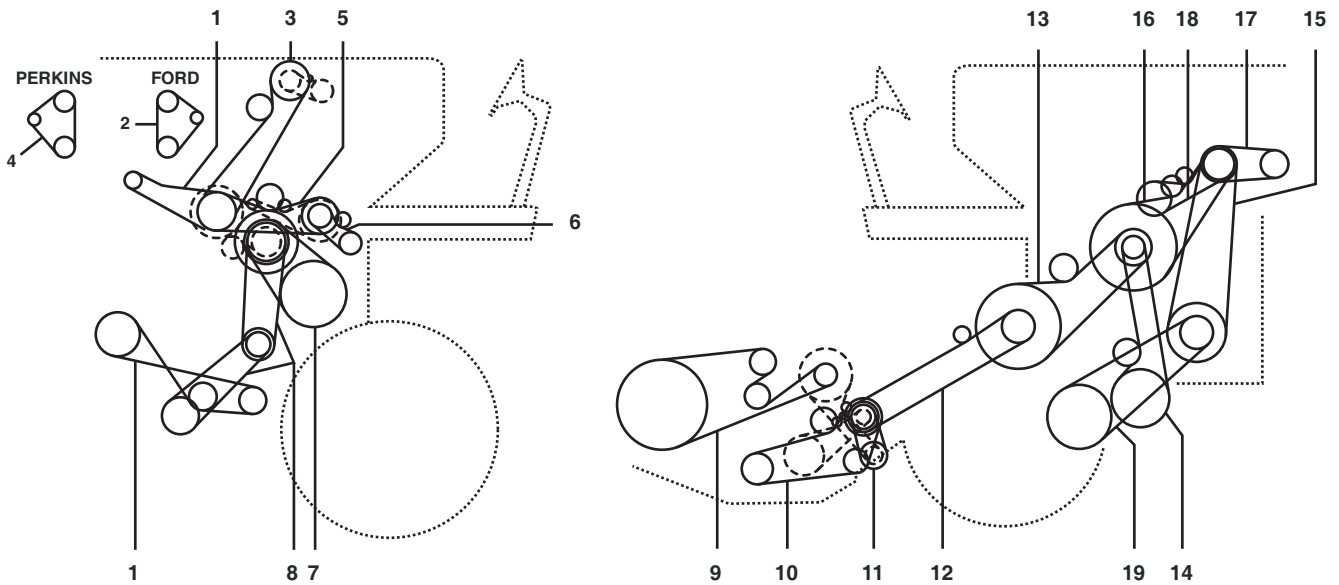

NEW HOLLAND 1545

Belt No.		No. of Belts	OEM Part No.	PIX Part No.
1	Straw Walker Drive	2	80230108	A-80230108
2	Fan Drive (ford Engine)	1	80371222	A-80371222
3	Elevator Drive Grain	1	80230059	A-80230059
3	Elevator Drive Grain	1	80230062	A-80230062
5	Tailings Elevator Drive	1	80230057	A-80230057
6	Return Auger Drive	1	80230041	A-80230041
7	Drum Drive Variable Speed	1	80230078	A-80230078
8	Fan Drive Variable Speed	2	80230056	A-80230056
9	Reel Drive	1	80333255	A-80333255
10	Knife Drive	1	80337415	A-80337415
11	Reel Drive Variable Speed	1	80334065	A-80334065
12	Intermediate Shaft - Knife	2	80643353	A-80643353
13	Straw Elevator Drive	1	80230073	A-80230073
14	Eccentric Shaft Drive	1	80230060	A-80230060
15	Traction Drive	1	80230077	A-80230077
16	Beater Drive	1	80230080	A-80230080
17	Hydraulic Pump Drive	1	80230043	A-80230043
18	Unloading System	1	80309364	A-80309364
19	Traction Drive (high Speed - Pulleydia 415mm)	1	80230077	A-80230077
19	Traction Drive (low Speed - Pulley Dia 500mm)	1	80354115	A-80354115