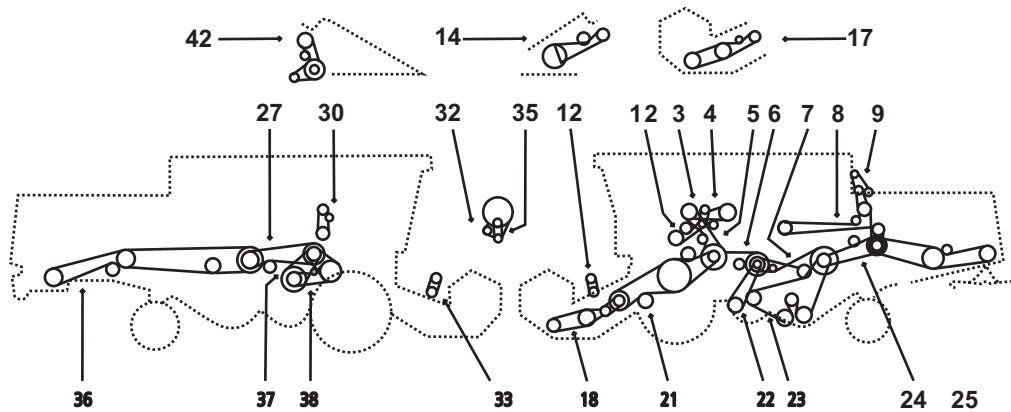

Belt No.		No. of Belts	OEM Part No.	PIX Part No.
1	-	1	689175.0	A-689175.0
2	-	1	629908.0	A-629908.0
3	-	1	629769.0	A-629769.0
4	Main/drum	1	629000.0	A-629000.0
5	-	1	603337.0	A-603337.0
6	Return Auger Drive	1	603336.0	A-603336.0
7	Elevator Drive Unit	1	629732.0	A-629732.0
7	From Nr. 09404033	1	644447.0	A-644447.0
8	-	1	640653.0	A-640653.0
11	For 3.9 M - 5.1 M	1	670224.0	A-670224.0
13	For Maize Picker	1	692149.0	A-692149.0
13	For Maize Picker	1	692150.0	A-692150.0
16	For 6.0 M - 9.0 M	1	671013.0	A-671013.0
18	For 3.9 M - 5.1 M	1	713506.0	A-713506.0
20	Shaft Base 1177 Mm	2	629836.0	A-629836.0
20	Shaft 1306 Mm	1	603290.0	A-603290.0
21	Table Clutch	1	673638.0	A-673638.0
22	-	1	609822.0	A-609822.0
23	-	1	609823.0	A-609823.0
24	-	1	603380.0	A-603380.0
25	-	1	609762.0	A-609762.0
26	-	1	506671.0	A-506671.0
27	-	1	623427.0	A-623427.0
29	Countershaft Drive	1	060306.0	A-060306.0
32	To Nr. 09400750	1	603341.0	A-603341.0
32	From Nr. 09400751	1	783430.1	A-783430.1
34	For 6.0 M - 9.0 M	1	670224.0	A-670224.0
36	Chopper Drive (maize)	1	061214.0	A-061214.0
36	Chopper Drive (grain) (from Nr. 09403058)	1	061353.0	A-061353.0
36	Chopper Drive (grain) (to Nr. 09403057)	1	061360.0	A-061360.0
37	-	1	628630.0	A-628630.0
41	-	1	680334.0	A-680334.0
42	For Two-stage Drive	1	661220.0	A-661220.0