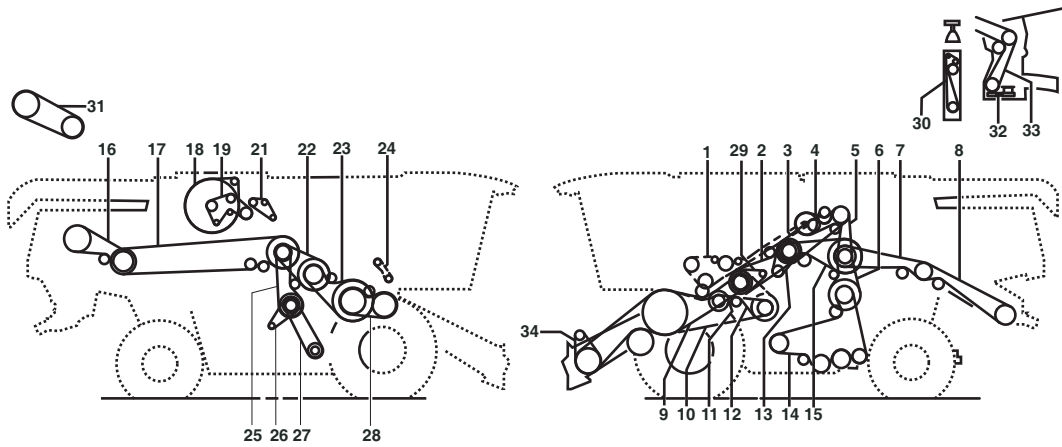

Belt No.		No. of Belts	OEM Part No.	PIX Part No.
2	Cutterbar Drive, 1ste Stage	1	667255.0	A-667255.0
3	Threshing Mechanism Drive	1	667881.0	A-667881.0
4	Grain Tank Unloading	1	667250.0	A-667250.0
5	Chopper Drive 1ste Stage	1	644966.0	A-644966.0
6	Sieve Pan, 2nd Stage	1	667252.0	A-667252.0
7	Chopper Drive, 2nd Stage	1	644889.0	A-644889.0
8	Chopper Drive, 3rd Stage Only For Rice	1	350463.0	A-350463.0
8	Strengthened Drive	1	644890.0	A-644890.0
9	Cutterbar Drive, 2nd Stage Without Vari. Speed Drive	2	667454.0	A-667454.0
10	Cutterbar Drive, 3rd Stage With Variable Speed Drive	2	667551.1	A-667551.1
11	Synchronous Drive	1	667249.0	A-667249.0
12	Cutterbar Variator	1	667530.1	A-667530.1
13	At Chaff Spreader	1	758719.0	A-758719.0
13	At Spreader Fan	1	233843.1	A-233843.1
14	Cleaning, 3rd Stage	1	644866.0	A-644866.0
15	Cleaning, 1ste Stage	1	644209.0	A-644209.0
16	Hybrid Drive, 2nd Stage	1	629510.1	A-629510.1
17	Hybrid Drive, 1ste Stage	1	749886.1	A-749886.1
18	Radiator Screen 2nd Stage	1	545689.0	A-545689.0
19	Fan Drive / C12	1	761979.1	A-761979.1
22	Drum Variator	1	667248.0	A-667248.0
23	Drum Drive	1	176442.1	A-176442.1
25	Fan Drive	1	742026.0	A-742026.0
26	Suction Fan	1	644781.0	A-644781.0
27	Fan Variator	1	667457.0	A-667457.0
28	Pre - Drum Drive	1	667251.1	A-667251.1
29	Hydraulic Reel Drive	1	829094.0	A-829094.0
30	Straw Spreader	1	539443.0	A-539443.0
31	Hybrid Variable Speed Drive	1	667248.0	A-667248.0
32	Spreader Fan, 2nd Stage	1	667891.1	A-667891.1
33	Spreader Fan, 1ste Stage	1	644942.0	A-644942.0
34	Suction Blower E - Channel	1	765985.0	A-765985.0