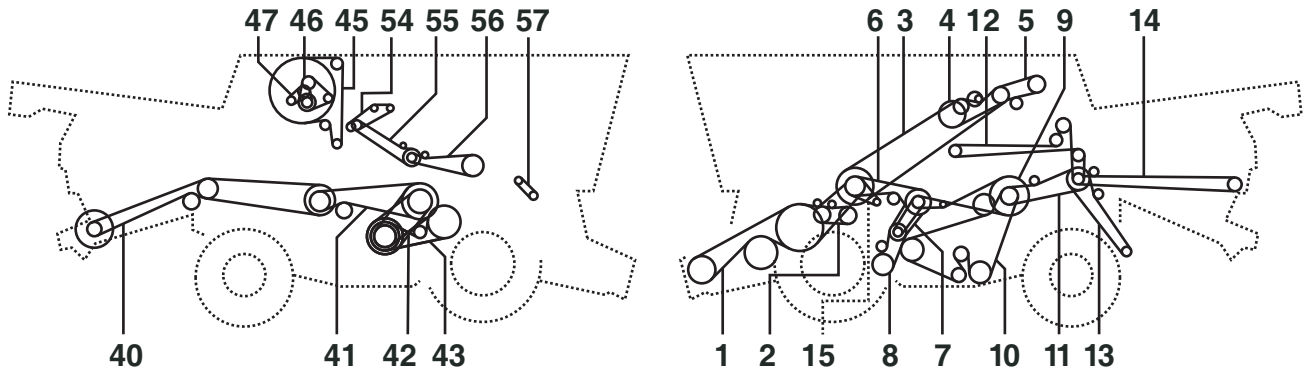

CLAAS TUCANO 430

Belt No.		No. of Belts	OEM Part No.	PIX Part No.
1	-	2	549055.0	A-549055.0
2	-	1	661031.1	A-661031.1
3	-	1	549099.0	A-549099.0
4	-	1	667251.1	A-667251.1
5	-	2	544049.1	A-544049.1
6	-	1	603337.0	A-603337.0
7	-	1	644362.0	A-644362.0
8	-	1	538714.0	A-538714.0
9	-	1	644141.1	A-644141.1
10	-	1	609762.0	A-609762.0
11	-	1	506671.2	A-506671.2
12	-	1	644447.0	A-644447.0
13	-	1	544216.0	A-544216.0
14	-	1	629402.0	A-629402.0
15	-	1	633030.2	A-633030.2
40	-	1	544172.0	A-544172.0
41	-	1	061700.1	A-061700.1
42	-	1	661427.0	A-661427.0
43	-	1	661220.1	A-661220.1
45	-	1	077276.0	A-077276.0
46	-	1	799181.0	A-799181.0
47	-	2	549752.0	A-549752.0