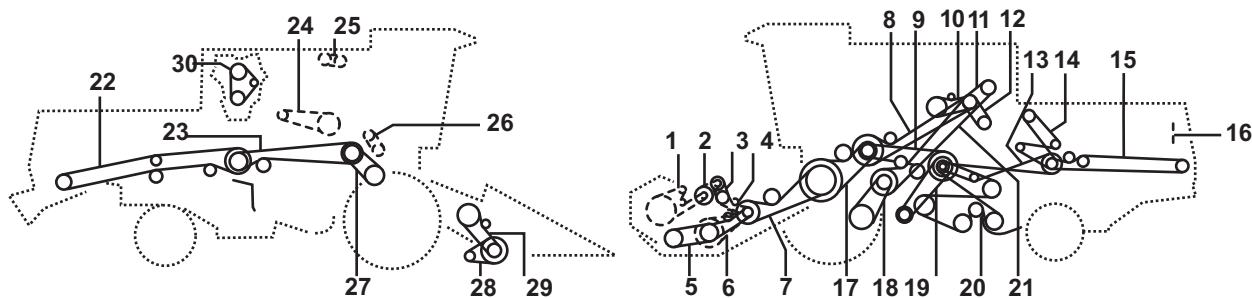

Belt No.		No. of Belts	OEM Part No.	PIX Part No.
3	Reek Variator	1	670224.1	A-670224.1
5	Knife Drive	1	713506.2	A-713506.2
7	From No. 15500594 (2x For Corn)	1	603290.0	A-603290.0
7	Feeder Drive To No. 15500593 (2x Forn Corn)	2	629836.0	A-629836.0
7	Feeder Housing Long	2	061872.0	A-061872.0
8	-	1	724100.0	A-724100.0
9	Fanning Mill	1	724141.0	A-724141.0
10	Grain Tank Unloading	1	673614.0	A-673614.0
11	Hydraulic Pump	1	767057.1	A-767057.1
12	Air Conditioner	1	783268.1	A-783268.1
13	-	1	785176.0	A-785176.0
14	Feed Rake Drive	1	802931.0	A-802931.0
15	Straw Spreader	1	509435.0	A-509435.0
17	Cutterbar Drive	1	673638.1	A-673638.1
18	Drive - Variator	1	629756.0	A-629756.0
19	Blower - Variator	1	603380.1	A-603380.1
20	Sieve Pan Drive	1	724247.1	A-724247.1
21	Ground Drive	1	724181.0	A-724181.0
22	At Grain	1	061902.0	A-061902.0
22	At Corn	1	062043.0	A-062043.0
23	Straw Chopper	2	061872.0	A-061872.0
27	At N = 650 - 1550 Min-1	1	603015.1	A-603015.1
27	At N = 500 - 1400 Min-1	1	644177.0	A-644177.0
27	At N = 650 - 1500 Min-1	1	628630.0	A-628630.0
28	For Hph - Chopper	1	629410.0	A-629410.0
29	For Hph - Chopper	1	680334.1	A-680334.1
30	Perkins 6.3544	2	147228.1	A-147228.1
30	Perkins 1006.6	1	147233.1	A-147233.1
30	Mercedes Om 352	1	133523.0	A-133523.0