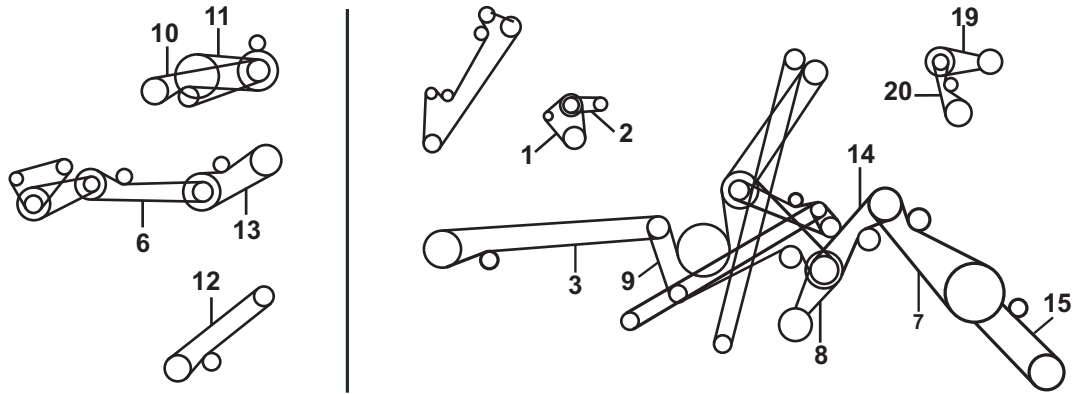

CASE INTL. HARVESTER 1400 US EDITION (... - 20715)

Belt No.		No. of Belts	OEM Part No.	PIX Part No.
1	Alternator, Fan and Waterpump Drive	2	537072R92	A-537072R92
2	Air Conditioning Compressor Drive	1	874097C1	A-874097C1
3	Straw Spreader Drive	1	153359C1	A-153359C1
6	Unloading Auger Drive	1	191290C1	A-191290C1
7	Feeder Drive	1	192738C1	A-192738C1
8	Cleaning Fandrive	1	195396C2	A-195396C2
9	Elevator Drive Unit	1	186509C2	A-186509C2
9	Elevator Drive Unit	1	192360C1	A-192360C1
10	Separator Drive	1	191241C3	A-191241C3
11	Rotor Variatordrive	1	244420A1	A-244420A1
12	Reel Drive Pump	1	197414C2	A-197414C2
12	Reel Drive Pump	1	1315315C1	A-1315315C1
13	Auxiliary Pump Drive	1	191288C3	A-191288C3
14	Fan Jackshaft Drive	1	191305C1	A-191305C1
15	Feeder Jackshaft Drive	1	1313095C2	A-1313095C2
15	Feeder Jackshaft Drive	1	1313097C3	A-1313097C3
19	Fan Jackshaft Drive	1	181359C1	A-181359C1
20	Fan Jackshaft Slow Speed	1	610521R1	A-610521R1