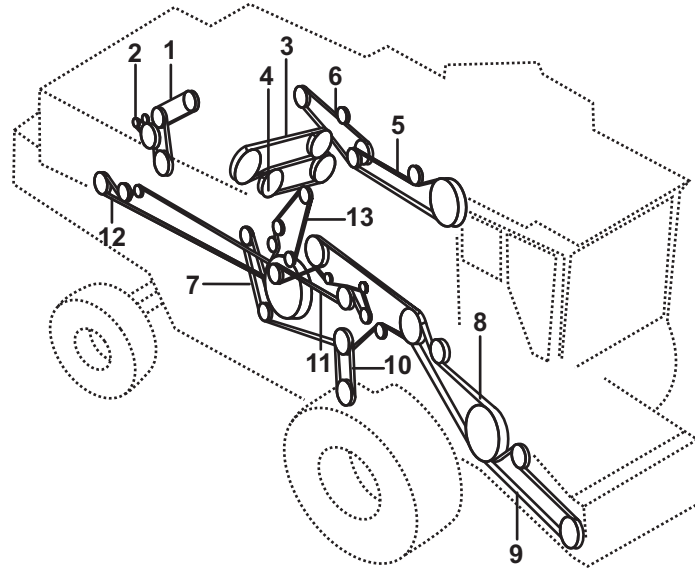

Belt No.		No. of Belts	OEM Part No.	PIX Part No.
1	Compressor, A/c	1	396829R1	A-396829R1
2	Fan, Alternator, Water Pump	1	J911572	A-J911572
3	Separator Drive	1	1541702C1	A-1541702C1
4	Rotor Drive	1	193945C2	A-193945C2
5	Grain Tank Unloader Drive	1	1989217C1	A-1989217C1
6	Auxilliary Pump Drive	1	1541700C1	A-1541700C1
7	Straw Chopper Drive	1	1315266C1	A-1315266C1
8	Feeder Drive W/rock Trap	1	1315074C1	A-1315074C1
8	Feeder Drive W/o Rocktrap	1	194528C1	A-194528C1
9	Feeder Jackshaft Drive W/60" Feeder	1	1308489C2	A-1308489C2
9	Feeder Jackshaft Drive W/54 1/2" Feeder	1	1313097C3	A-1313097C3
10	Cleaning Fanjackshaft Drive	1	188213C1	A-188213C1
11	Cleaning Fandrive	1	1541569C1	A-1541569C1
12	Straw Spreaderdrive	1	196371C1	A-196371C1
13	Elevator Drive	1	181055C1	A-181055C1
13	Elevator Drive W/dischargebeater	1	186509C2	A-186509C2