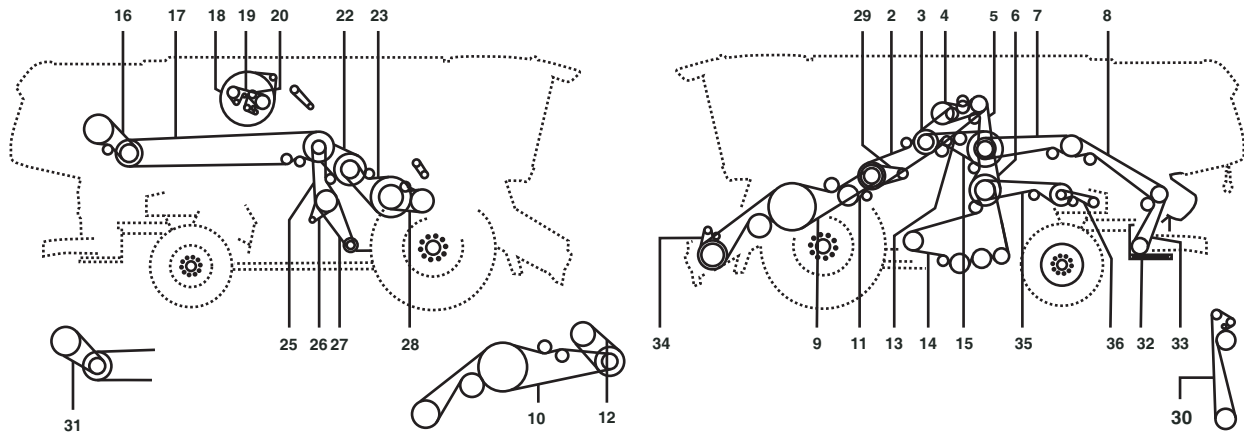

Belt No.		No. of Belts	OEM Part No.	PIX Part No.
2	Cutterbar Drive, 1ste Stage	1	644892.0	A-644892.0
3	Threshing Mechanism Drive	1	644884.0	A-644884.0
4	Discharge Drive Grain Tank	1	667981.2	A-667981.2
5	Chopper Drive - 1st Stage	1	644885.0	A-644885.0
6	Sieve Pan Drive - 2nd Stage	1	667252.0	A-667252.0
7	Chopper Drive - 2nd Stage	1	644889.0	A-644889.0
8	Chopper Drive - 3rd Stage Only For Rice	1	628978.0	A-628978.0
8	Strengthened Drive	1	644890.0	A-644890.0
9	Cutterbar Drive, 2nd Stage Without Variable Speed Drive	2	667454.0	A-667454.0
10	Cutterbar Drive, 3rd Stage With Variable Speed Drive	2	667551.1	A-667551.1
11	Synchronous Drive	1	667249.0	A-667249.0
12	Cutterbar Drive With Variable Speed Drive	1	667530.1	A-667530.1
13	At Chaff-, Straw- And Radial Spreader	1	746508.1	A-746508.1
13	At Spreader Fan	1	233843.1	A-233843.1
14	Cleaning - 3rd Stage	1	644866.0	A-644866.0
15	Cleaning - 1st Stage	1	644209.0	A-644209.0
16	Hybrid Drive - 2nd Stage (from Nr. 58600057)	1	628792.0	A-628792.0
16	Hybrid Drive - 2nd Stage (up To Nr. 58600056)	1	749895.0	A-749895.0
17	Hybrid Drive - 1st Stage	1	749886.1	A-749886.1
18	Radiator Screen - 2nd Stage	1	545689.0	A-545689.0
19	Fan Drive	1	628964.1	A-628964.1
20	Engine	1	744873.0	A-744873.0
22	Drum Drive Variable Speed	1	667248.0	A-667248.0
23	Drum Drive	1	644965.0	A-644965.0
25	Fan Drive	4	746506.0	A-746506.0
26	Suction Fan	1	644781.0	A-644781.0
27	Fan Drive Variable Speed	1	667457.0	A-667457.0
28	Pre-drum Drive	1	667251.1	A-667251.1
29	Hydraulic Reel Pump Drive	1	829094.0	A-829094.0
30	Straw Spreader Drive	1	539443.0	A-539443.0
31	Hybrid Variable Speed Drive (from Nr. 58600057)	1	744965.0	A-744965.0
31	Hybrid Variable Speed Drive (up To Nr. 58600056)	1	667248.0	A-667248.0
32	Spreader Fan - 2nd Stage	1	667891.1	A-667891.1
33	Spreader Fan - 1st Stage (from Nr. 58600862)	1	667252.0	A-667252.0
33	Spreader Fan - 1st Stage (to Nr. 58600861)	1	644942.0	A-644942.0