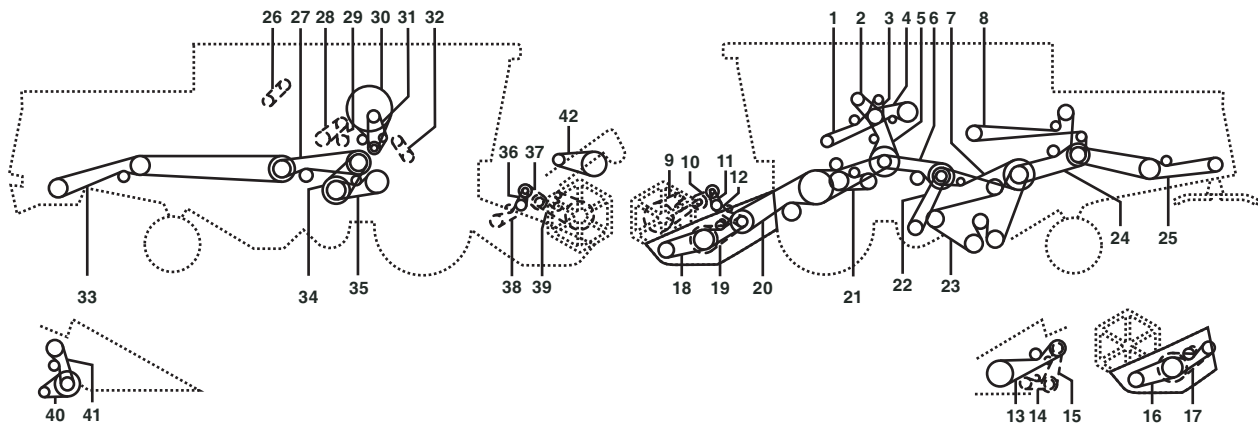

CLAAS MEGA 208

Belt No.		No. of Belts	OEM Part No.	PIX Part No.
1		1	661239.1	A-661239.1
1		1	661451.0	A-661451.0
2		1	633030.2	A-633030.2
2		1	767057.1	A-767057.1
3		1	661114.0	A-661114.0
3		1	629908.1	A-629908.1
4		1	661093.0	A-661093.0
4		1	660409.0	A-660409.0
5		1	644403.0	A-644403.0
5		1	644404.1	A-644404.1
6		1	603337.0	A-603337.0
7		1	644141.1	A-644141.1
8		1	644447.0	A-644447.0
11		1	670224.1	A-670224.1
13		1	692149.0	A-692149.0
13		1	692150.0	A-692150.0
13		1	629142.0	A-629142.0
16		1	671013.1	A-671013.1
18		1	713506.2	A-713506.2
20		2	661378.1	A-661378.1
20		2	644399.0	A-644399.0
21		1	661031.0	A-661031.0
22		1	603380.1	A-603380.1
23		1	609762.0	A-609762.0
24		1	506671.2	A-506671.2
25		1	623427.1	A-623427.1
27		1	060306.3	A-060306.3
30		1	661345.0	A-661345.0
31		1	661245.0	A-661245.0
31		1	661244.0	A-661244.0
33		1	061353.1	A-061353.1
33		1	061214.0	A-061214.0
34		1	609823.0	A-609823.0
35		1	661220.0	A-661220.0
35		1	661298.0	A-661298.0
35		1	661220.0	A-661220.0
36		1	670224.1	A-670224.1
41		1	680334.1	A-680334.1
42		1	644448.0	A-644448.0