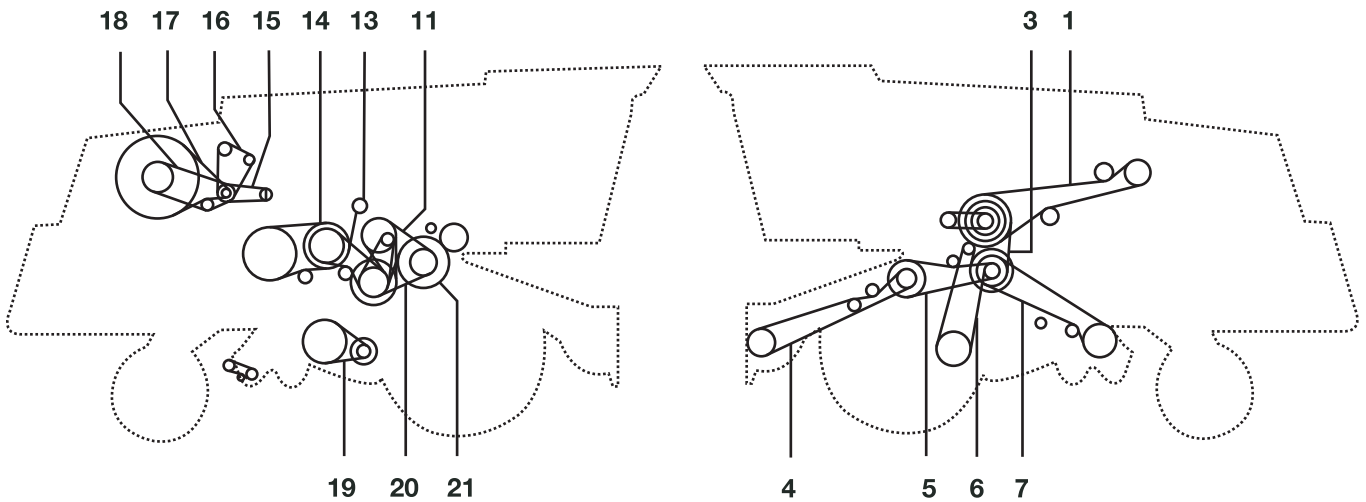

NEW HOLLAND TF 42 - TF 44

Belt No.		No. of Belts	OEM Part No.	PIX Part No.
1	Engine To Beater Shaft	1	80434044	A-80434044
2	Beater To Grain Tank Intermediate Shaft	1	80445640	A-80445640
3	Beater To Intermediate Shaft (Fiat Engine)	1	80434045	A-80434045
3	Beater To Intermediate Shaft (Mercedes Engine)	1	80455865	A-80455865
4	Straw Elevator Drive	2	80433746	A-80433746
5	Beater To Straw Elevator	1	80434222	A-80434222
5	Beater To Straw Elevator	1	80350236	A-80350236
5	Beater To Straw Elevator	1	80743877	A-80743877
6	Ground Speed Variator	1	80440780	A-80440780
7	Shaker Shoe Drive	1	80448794	A-80448794
11	Rear Beater To Drum Shaft	1	80186347	A-80186347
13	Intermediate Shaft To Rotary Separator	1	80434047	A-80434047
14	Rotary Separator To Rotor	1	80434046	A-80434046
15	Air Conditioning	1	80381237	A-80381237
16	Aifo Engine	1	80449380	A-80449380
16	Mercedes Engine	1	80432642	A-80432642
17	Dust Cap	1	80439495	A-80439495
18	Fan Drive	1	80439496	A-80439496
19	Fan Drive	1	80439832	A-80439832
20	Drum Shaft To Intermediate Shaft	1	80434160	A-80434160
21	Intermediate Shaft To Grain Elevator	1	80433639	A-80433639