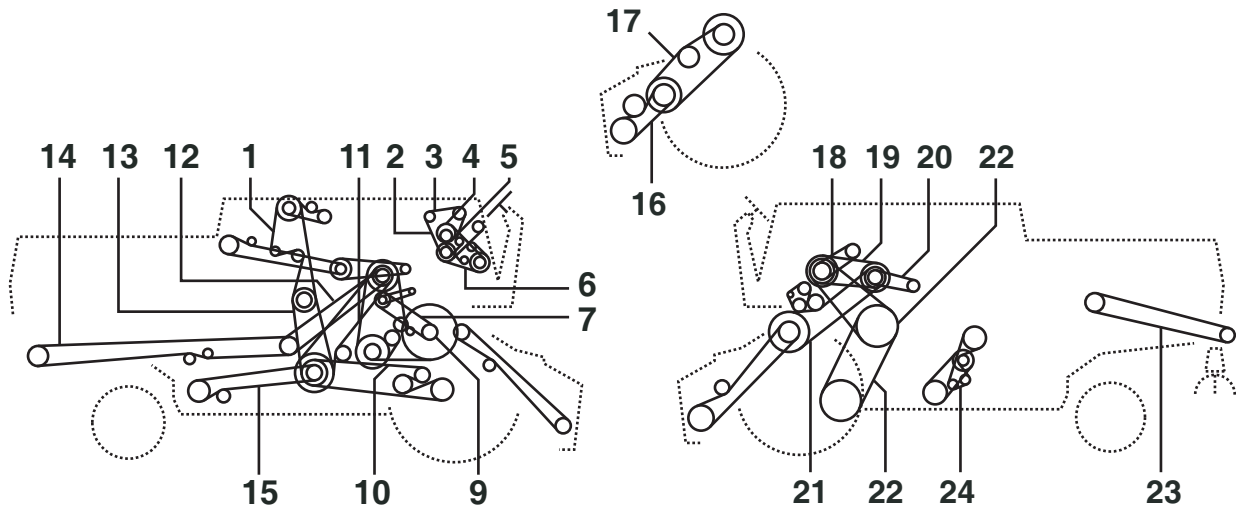

Belt No.		No. of Belts	OEM Part No.	PIX Part No.
1	Clean Grain Elevator U-joint Loading Auger	1	E60212	A-E60212
1	Clean Grain Elevator Drive	1	H87648	A-H87648
2	Alternator And Waterpump Drive 292 (gas Engine)	1	H30634	A-H30634
2	-	1	H80897	A-H80897
3	Governor Drive	1	H82479	A-H82479
4	Engine Fan Drive	1	H79236	A-H79236
5	Alternator & Waterpump Drive 292 (gas Engine)	1	H80896	A-H80896
5	Alternator & Waterpump Drive 329dh-02 (ser Nr 101301 - 151500)	1	H77683	A-H77683
5	Alternator & Waterpump Drive 329dh-02 (ser Nr From 151501)	1	H86275	A-H86275
5	Alternator & Waterpump Drive 329dh-02 (ser Nr Prior 101300)	1	H86275	A-H86275
6	Engine Fan Countershaft	1	H79235	A-H79235
7	Rotary Deflector	1	H86060	A-H86060
7	Rotary Deflector	1	H86039	A-H86039
8	Cylinder	3	AH80500	A-AH80500
9	-	1	H75816	A-H75816
10	Shoe Supply Augers (grain)	1	H79285	A-H79285
11	Secondary Countershaft	1	H80103	A-H80103
12	Straw Chopper (front)	1	H20407	A-H20407
13	Clean Grain Elevator Countershaft	1	H23817	A-H23817
14	Straw Chopper Drive (rear)	1	H79787	A-H79787
15	-	1	H79917	A-H79917
16	Platform Andcorn Head Lower Variable	3	AH87197	A-AH87197
16	Platform Andcorn Head	3	AH76154	A-AH76154
17	-	1	P46553	A-P46553
18	Propulsion Drive (lower)	1	H76136	A-H76136
19	Countershaft (primary)	2	AH98052	A-AH98052
20	A/c Compressor Drive 329(diesel Engine)	1	H77683	A-H77683
21	Platform & feeder House (upper)	1	H76028	A-H76028
22	Propulsion Drive	1	H75847	A-H75847
23	Straw Spreader Drive	1	H80159	A-H80159
24	Cleaning Fan Drive	1	H80726	A-H80726