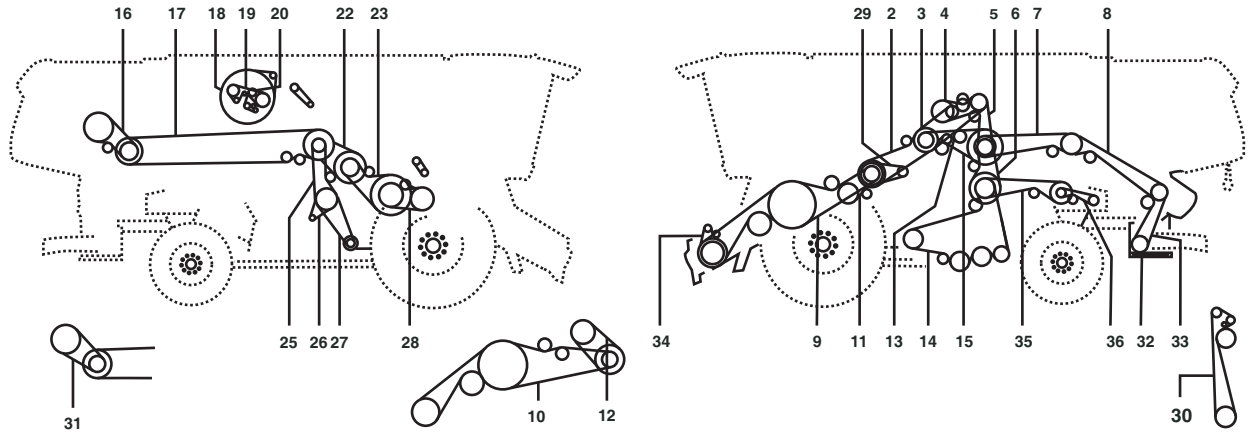

CLAAS LEXION 580

Belt No.		No. of Belts	OEM Part No.	PIX Part No.
34	Suction Blower E.-channel	1	765985.0	A-765985.0
35	Feeder Base	1	661425.0	A-661425.0
36	Feeder Base	1	758719.0	A-758719.0