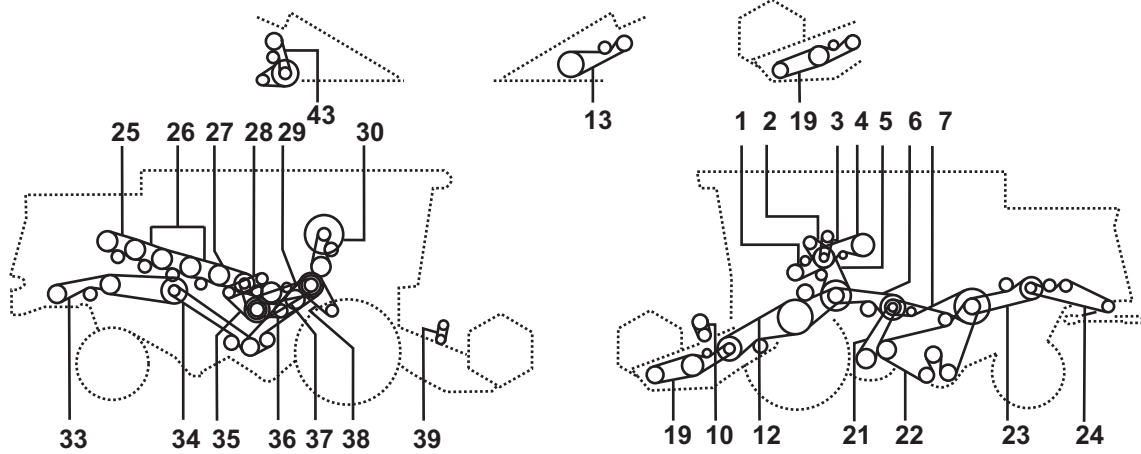

Belt No.		No. of Belts	OEM Part No.	PIX Part No.
1	-	1	644017.0	A-644017.0
2	-	1	629002.1	A-629002.1
3	-	1	629908.1	A-629908.1
4	-	1	629763.0	A-629763.0
5	-	1	644018.1	A-644018.1
6	-	1	603337.0	A-603337.0
7	-	1	644141.0	A-644141.0
10	To 5.1 M Cutting Table	1	670224.1	A-670224.1
12	-	2	603017.3	A-603017.3
13	For Maize Picker	1	692149.0	A-692149.0
13	For Maize Picker	1	692150.0	A-692150.0
16	From 6.0m Cutting Table	1	671013.1	A-671013.1
19	To 5.1 M Cutting Table	1	713506.2	A-713506.2
21	-	1	603380.0	A-603380.0
22	-	1	609762.0	A-609762.0
23	For Straw Distributor	1	506671.1	A-506671.1
24	For Straw Distributor	1	640653.1	A-640653.1
25	-	1	644014.1	A-644014.1
26	-	1	644015.1	A-644015.1
27	-	1	644016.1	A-644016.1
29	-	1	064168.2	A-064168.2
30	-	1	233843.1	A-233843.1
33	For Maize	2	061872.0	A-061872.0
33	For Grain	1	061701.1	A-061701.1
34	For Straw Chopper	1	061700.0	A-061700.0
35	-	1	603247.1	A-603247.1
36	For Straw Chopper	1	061700.0	A-061700.0
37	-	1	644014.1	A-644014.1
38	Cylinder N=650-1500 Rpm	1	628630.0	A-628630.0
38	Cylinder N=500-1400 Rpm	1	644177.0	A-644177.0
39	From 6.0m Cutting Table	1	670224.1	A-670224.1
43	-	1	680334.1	A-680334.1