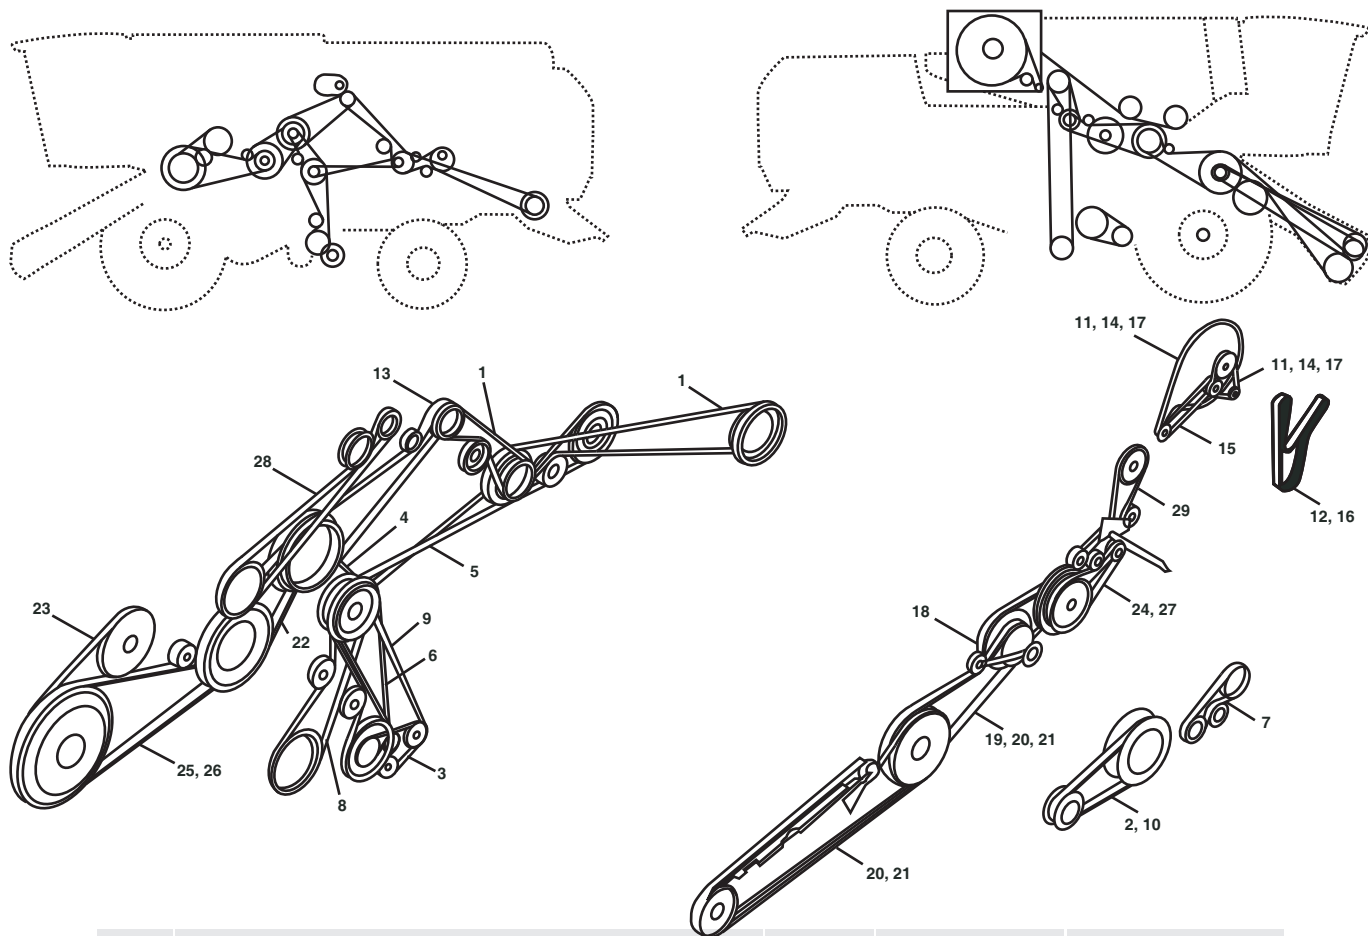

NEW HOLLAND CX 8040

Belt No.		No. of Belts	OEM Part No.	PIX Part No.
1A	Chopper Drive (bsn C723)	1	84075345	A-84075345
1A	Chopper Drive (asn D724)	1	84175581	A-84175581
1B	Chopper Drive (for Russia Only)	1	84075635	A-84075635
1B	Chopper Drive (bsn C723)	1	87339998	A-87339998
1B	Chopper Drive (asn D724)	1	84175580	A-84175580
2	Grass Seed Equip., Accessory, for Self-levelling Only	1	84023277	A-84023277
2	Grass Seed Equip., Accessory, For Fixed Shoe Only	1	84023278	A-84023278
3	Shaker Shoe Drive - Self-levelling	2	84056913	A-84056913
4	Intermediate Shaft For Cleaning Drive, With Slope Compensation	1	84057392	A-84057392
5	Straw Walker Drive (4hb)	1	84057482	A-84057482
6	Shaker Shoe And Tailings Elevator Drive, With Slope Compensation	1	84057874	A-84057874
7	Tailings Elevators, Bottom Auger (right Hand)	2	84058339	A-84058339
8	Shaker Shoe Drive, Fixed Shoe, Without Slope Compensation	1	84432785	A-84432785
9	Tailings Elevator Drive, Fixed Shoe, Without Slope compensation	1	84435035	A-84435035
10	Fan Vari-drive For Self-levelling Only	1	84817627	A-84817627
10	Fan Vari-drive For Fixed Shoe Only	1	919739	A-919739
11	Drive, Rotary Screen And Fan(bsn C599)	1	84057085	A-84057085
11	Drive, Rotary Screen And Fan(asn D600)	1	87664428	A-87664428