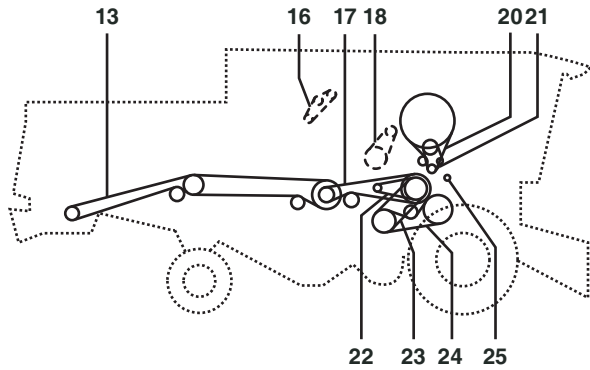

CLAAS MEGA 350 TYP 835

Belt No.		No. of Belts	OEM Part No.	PIX Part No.
1	-	1	644016.1	A-644016.1
2	-	1	656028.0	A-656028.0
2	WHEN THRESHING	1	629002.1	A-629002.1
3	-	1	621903.1	A-621903.1
4	-	1	544166.0	A-544166.0
5	-	1	544164.0	A-544164.0
6	-	1	603337.0	A-603337.0
6	WHEN THRESHING	1	667238.0	A-667238.0
7	-	1	644141.1	A-644141.1
8	-	1	644447.0	A-644447.0
9	-	1	623427.1	A-623427.1
10	-	1	755070.1	A-755070.1
11	N = 519	1	066034.0	A-066034.0
11	N = 660	1	785341.0	A-785341.0
12	-	1	644369.0	A-644369.0
13	-	1	544172.0	A-544172.0
14	-	1	603380.1	A-603380.1
15	-	1	609762.0	A-609762.0
17	-	1	644538.0	A-644538.0
19	-	1	506671.2	A-506671.2
20	FROM NO. 83500256	1	821734.2	A-821734.2
20	TO NO. 83500255	1	545689.0	A-545689.0
21	TO NO. 83500255	1	545668.1	A-545668.1
22	-	1	644537.0	A-644537.0
23	TWO STAGE DRIVE	1	661427.0	A-661427.0
24	DRUM VARIABLE SPEED N = 650 - 1500	1	661220.1	A-661220.1
0	ALTERNATOR FROM NO. 83500256	1	796998.0	A-796998.0
0	ALTERNATOR FROM NR. 83500255	1	545954.0	A-545954.0