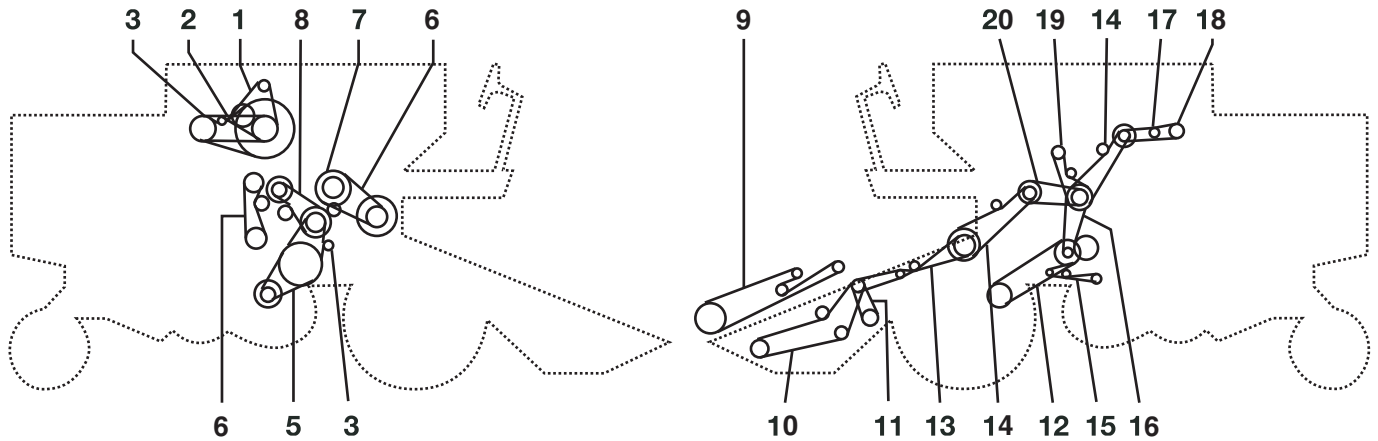

Belt No.		No. of Belts	OEM Part No.	PIX Part No.
1	Alternator And Waterpump Drive (mercedesengine)	1	80421173	A-80421173
1	Alternator Drive (ford Engine 2704 Et)	1	80371222	A-80371222
1	Ford Engine	1	81540767	A-81540767
1	Only 8060 Aifo-fiat Engine	1	80432802	A-80432802
2	Intermediate Shaft - Screen Drive	1	80399058	A-80399058
3	Dust Filter	1	80381489	A-80381489
3	Dust Screen Drive	1	80457643	A-80457643
4	Tailings Auger (superior) (grain)	1	80387469	A-80387469
5	Fan Drive	1	80378989	A-80378989
6	Fan Drive	1	80388280	A-80388280
7	Drum Drive Variable Speed	1	80336784	A-80336784
8	Beater Drive (330 = 4313001 - 4321999)	2	80396750	A-80396750
8	Beater Drive (40 = 4322001 - ...)	2	80437033	A-80437033
9	Intermediate Shaft - Beater Drive	1	80395955	A-80395955
10	Beater Drum Drive	1	80387454	A-80387454
11	Drum Drive Variable Speed	1	80397297	A-80397297
12	Hydraulic Pump Drive	1	80230151	A-80230151
13	Intermediate Shaft - Screen Drive	1	80389245	A-80389245
14	Ground Speed Drive (reduced Speed)	1	80420606	A-80420606
14	Ground Speed Drive (standard Speed)	1	80230076	A-80230076
15	Straw Walker Drive	1	80605529	A-80605529
16	Intermediate Shaft - Auger (grain)	1	80410896	A-80410896
17	Straw Elevator Drive	1	80393326	A-80393326
18	Intermediate Shaft - Cutter Drive	2	80394426	A-80394426
19	Ground Speed Drive	1	80230077	A-80230077
19	Speed Variator drive	1	80356024	A-80356024