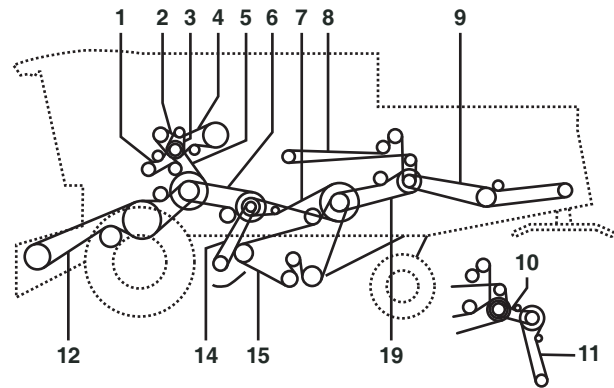

CLAAS MEGA 350 TYP 835

Belt No.		No. of Belts	OEM Part No.	PIX Part No.
1	-	1	644016.1	A-644016.1
2	-	1	656028.0	A-656028.0
2	WHEN THRESHING	1	629002.1	A-629002.1
3	-	1	621903.1	A-621903.1
4	-	1	544166.0	A-544166.0
5	-	1	544164.0	A-544164.0
6	-	1	603337.0	A-603337.0
6	WHEN THRESHING	1	667238.0	A-667238.0
7	-	1	644141.1	A-644141.1
8	-	1	644447.0	A-644447.0
9	-	1	623427.1	A-623427.1
10	-	1	755070.1	A-755070.1
11	N = 519	1	066034.0	A-066034.0
11	N = 660	1	785341.0	A-785341.0
12	-	1	644369.0	A-644369.0
13	-	1	544172.0	A-544172.0
14	-	1	603380.1	A-603380.1
15	-	1	609762.0	A-609762.0
17	-	1	644538.0	A-644538.0
19	-	1	506671.2	A-506671.2
20	FROM NO. 83500256	1	821734.2	A-821734.2
20	TO NO. 83500255	1	545689.0	A-545689.0
21	TO NO. 83500255	1	545668.1	A-545668.1
22	-	1	644537.0	A-644537.0
23	TWO STAGE DRIVE	1	661427.0	A-661427.0
24	DRUM VARIABLE SPEED N = 650 - 1500	1	661220.1	A-661220.1
0	ALTERNATOR FROM NO. 83500256	1	796998.0	A-796998.0
0	ALTERNATOR FROM NR. 83500255	1	545954.0	A-545954.0