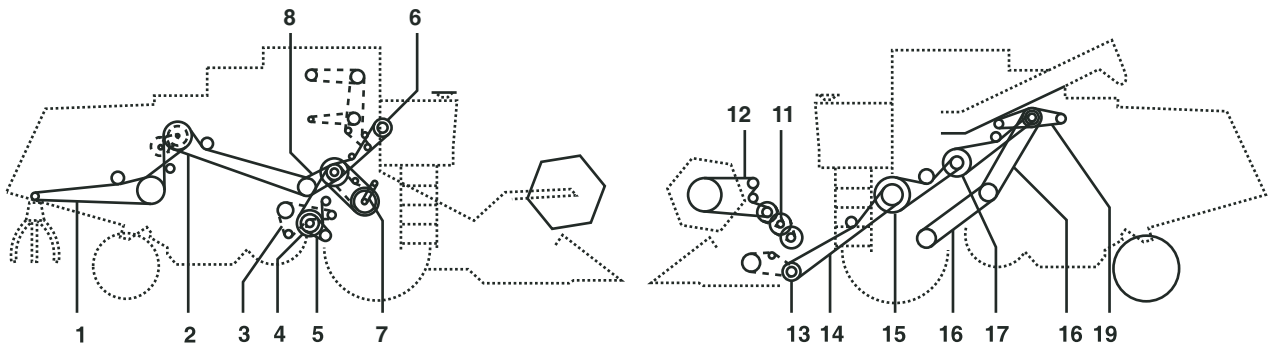

Belt No.		No. of Belts	OEM Part No.	PIX Part No.
1	Straw Spreader Drive	1	Z32041	A-Z32041
1	Straw Spreader	1	Z32158	A-Z32158
3	Fan Drive	1	Z20703	A-Z20703
4	Fan Drive Variable Speed	1	Z20459	A-Z20459
5	Cylinder Variator Drive	1	Z20823	A-Z20823
6	Rotary Screen Drive	1	Z20743	A-Z20743
8	Straw Walker Drive (940)	1	Z30920	A-Z30920
9	(940)	1	Z32883	A-Z32883
10	Purify Drive	1	Z31283	A-Z31283
11	Rotary Screen Drive	1	Z28458	A-Z28458
12	Reel Drive (930)	1	Z20562	A-Z20562
13	Reel Drive Variable Speed (930)	1	Z36813	A-Z36813
14	Sickle Knife Drive (930)	1	Z23693	A-Z23693
14	Sickle Knife Drive	1	Z30130	A-Z30130
15	Straw Elevator Drive (930)	1	Z31816	A-Z31816
15	Straw Elevator Drive	1	Z21501	A-Z21501
16	Traction Variator Drive	1	Z31367	A-Z31367
17	Threshing Drum Variator Drive	1	Z31191	A-Z31191
18	Unloading System	1	Z21400	A-Z21400
19	Hydraulic Pump Drive	1	Z30593	A-Z30593