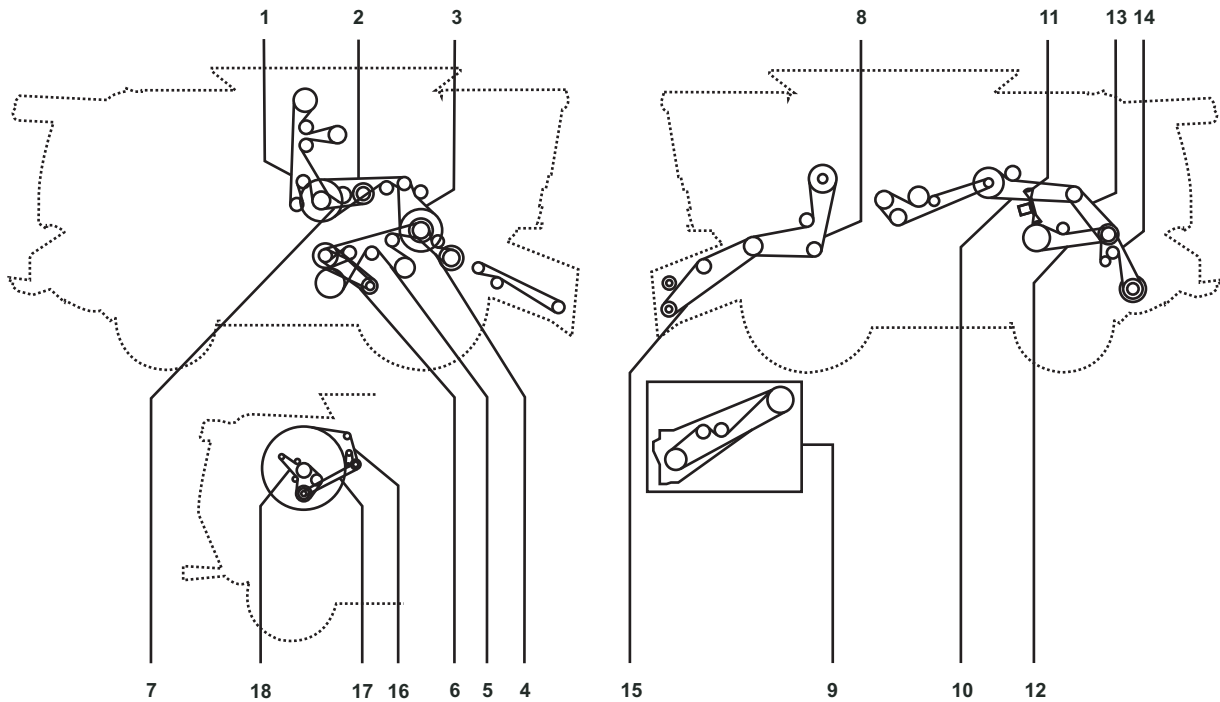

JOHN DEERE 9670 STS - 9770 STS (SA EDITION)

Belt No.		No. of Belts	OEM Part No.	PIX Part No.
1	Clean Grain Elevator	1	H218645	A-H218645
2	R.H. Jackshaft, Rear	1	H154723	A-H154723
3	R.H. Jackshaft, Front	2	AH150678	A-AH150678
4	Feed Accelerator, Standardspeed	1	H236472	A-H236472
4	Feed Accelerator, Slow Speed	1	H221732	A-H221732
4	Feed Accelerator, High Speed	1	H221733	A-H221733
5	Shoe Fan Andconveyor Augers	1	H175587	A-H175587
6	Cleaning Fan	1	H206048	A-H206048
6	Cleaning Fan, Slow Speed	1	H215389	A-H215389
7	Tailings Auger Andelevator	1	H154731	A-H154731
8	Header And Reelpump (fixed Speed)	1	H156796	A-H156796
8	Header And Reelpump (variable Speed)	1	H156541	A-H156541
8	Header And Reel(multi Speed Feeder House Drive)	1	H229018	A-H229018
9	Unloading Auger System	2	AH160080	A-AH160080
10	Variable Rotor Drive	1	H221498	A-H221498
11	Discharge Beater	1	H168301	A-H168301
12	Countershaft, Discharge Beater And Chopper	1	H223385	A-H223385
13	Straw Chopper	1	H232997	A-H232997
13	Straw Chopper (cis)	1	H204747	A-H204747
14	Variable Speed Feeder House Drive	1	H218726	A-H218726
14	Variable Speed Feeder House Drive	1	H220911	A-H220911
15	Variable Speed Feeder House Drive (high Speed)	1	H203474	A-H203474
15	Rotary Screen Drive, Screen Side	1	H229019	A-H229019