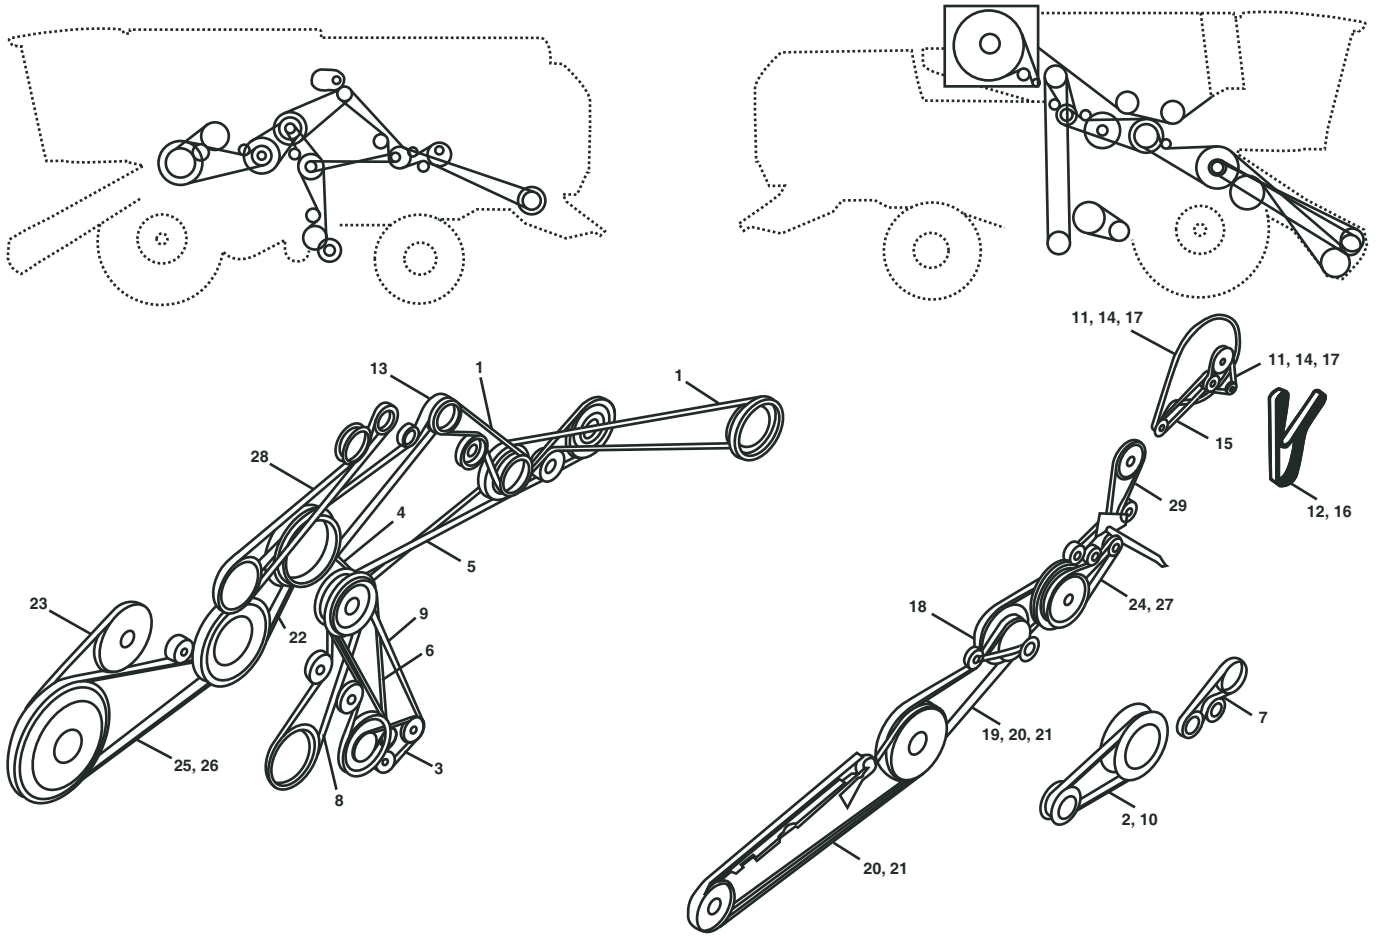

NEW HOLLAND CX 8090

Belt No.		No. of Belts	OEM Part No.	PIX Part No.
1A	Chopper Drive (bsn C723)	1	84075345	A-84075345
1A	Chopper Drive (asn D724)	1	84175581	A-84175581
1B	Chopper Drive (for Russia Only)	1	84075635	A-84075635
1B	Chopper Drive (bsn C723)	1	87339998	A-87339998
1B	Chopper Drive (asn D724)	1	84175580	A-84175580
2	Grass Seed Equip., Accessory, For Self-levelling Only	1	84023277	A-84023277
2	Grass Seed Equip., Accessory, For Fixed Shoe Only	1	84023278	A-84023278
3	Shaker Shoe Drive - Self-levelling	2	84056913	A-84056913
4	Intermediate Shaft For Cleaning Drive, With Slope Compensation	1	84057392	A-84057392
5	Straw Walker Drive (4hb)	1	84057482	A-84057482
6	Shaker Shoe And Tailings Elevator Drive, With Slope Compensation	1	84057874	A-84057874
7	Tailings Elevators, Bottom Auger (right Hand)	2	84058339	A-84058339
8	Shaker Shoe Drive, Fixed Shoe, Without Slope Compensation	1	84432785	A-84432785
9	Tailings Elevator Drive, Fixed Shoe, Without Slope Compensation	1	84435035	A-84435035
10	Fan Vari-drive For Self-levelling Only	1	84817627	A-84817627
10	Fan Vari-drive For Fixed Shoe Only	1	919739	A-919739
11	Drive, Rotary Screen And Fan(bsn C599)	1	84057085	A-84057085