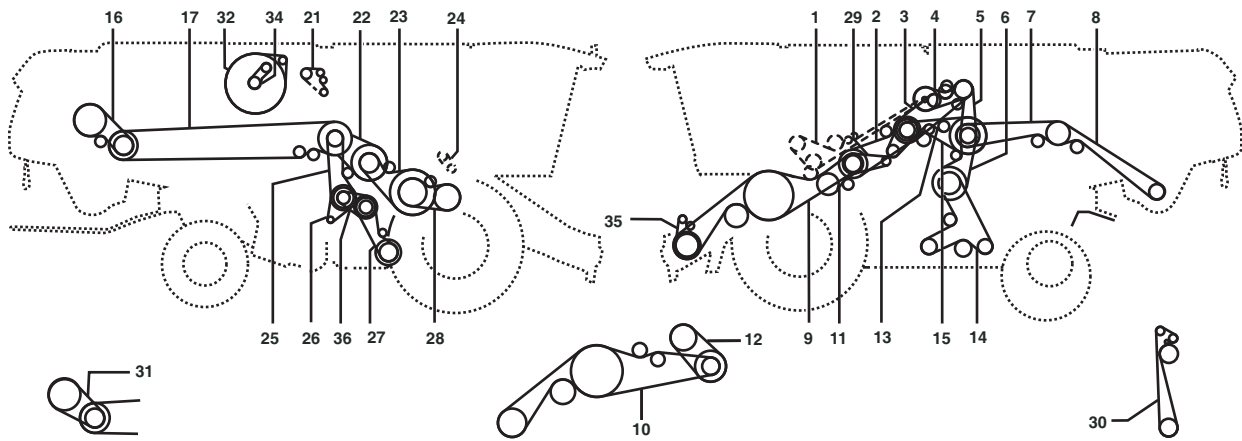

CLAAS LEXION 570 MONTANA

Belt No.		No. of Belts	OEM Part No.	PIX Part No.
2	Cutterbar Drive, 1ste Stage	1	644892.0	A-644892.0
3	Threshing Mechanism Drive	1	667452.1	A-667452.1
4	Grain Tank Unloading	1	667250.0	A-667250.0
5	Chopper Drive 1ste Stage	1	667958.3	A-667958.3
6	Sieve Pan 2nd Stage From No. 58100038	1	644902.0	A-644902.0
6	To No. 58100037	1	667252.0	A-667252.0
7	Chopper Drive, 2nd Stage From No. 58100187	1	644889.0	A-644889.0
7	Chopper Drive, 2nd Stage To No. 58100186	1	061700.1	A-061700.1
8	Chopper Drive, 3rd Stage	1	628978.0	A-628978.0
9	Cutterbar Drive, 2nd Stage W/o Variable Speed Drive	2	667454.0	A-667454.0
10	Cutterbar Drive 3rd Stage With Variable Speed Drive	2	667551.1	A-667551.1
11	Synchronous Drive	1	667249.0	A-667249.0
12	Cutterbar Variator	1	667530.1	A-667530.1
13	Chaff Spreader	1	746508.1	A-746508.1
14	Cleaning, 3rd Stage From No. 58100038	1	756466.0	A-756466.0
14	To No. 58100037	1	667651.0	A-667651.0
15	Cleaning 1ste Stage	1	644209.0	A-644209.0
16	Hybrid Drive 2nd Stage From No. 58100038	1	628792.0	A-628792.0
16	Hybrid Drive 2nd Stage Tono. 58100037	1	749895.0	A-749895.0
17	Hybrid Drive 1ste From No. 58100038	1	644961.0	A-644961.0
17	To No. 58100037	1	749886.1	A-749886.1
22	Drum Variator	1	667248.0	A-667248.0
23	Drum Drive	1	176442.1	A-176442.1
25	Fan Drive From No. 58100038	1	667957.0	A-667957.0
25	To No. 58100037	4	746506.0	A-746506.0
26	Suction Blower From No. 58100038	1	667367.0	A-667367.0
26	To No. 58100037	1	644781.0	A-644781.0
27	Fan Variatorfrom No. 58100038	1	744785.0	A-744785.0
27	To No. 58100037	1	667457.0	A-667457.0
28	Pre - Drum Drive	1	667251.1	A-667251.1
29	Hydraulic Reel Drive	1	829094.0	A-829094.0
30	Straw Spreader	1	539443.0	A-539443.0
31	Hybrid Drive 2nd Stage	1	744965.0	A-744965.0
31	From No. 58100038	1	667248.0	A-667248.0
32	Hybrid Variable Speed Drive To No. 58100037	1	545689.0	A-545689.0
34	Radiator Screen 2nd Stage	1	628964.1	A-628964.1
34	Fan Drive From No. 58100038	1	743910.1	A-743910.1
35	Fan Drive To No. 58100037	1	765985.0	A-765985.0
36	Suction Blower E - Channel From No. 58100038	1	628847.1	A-628847.1