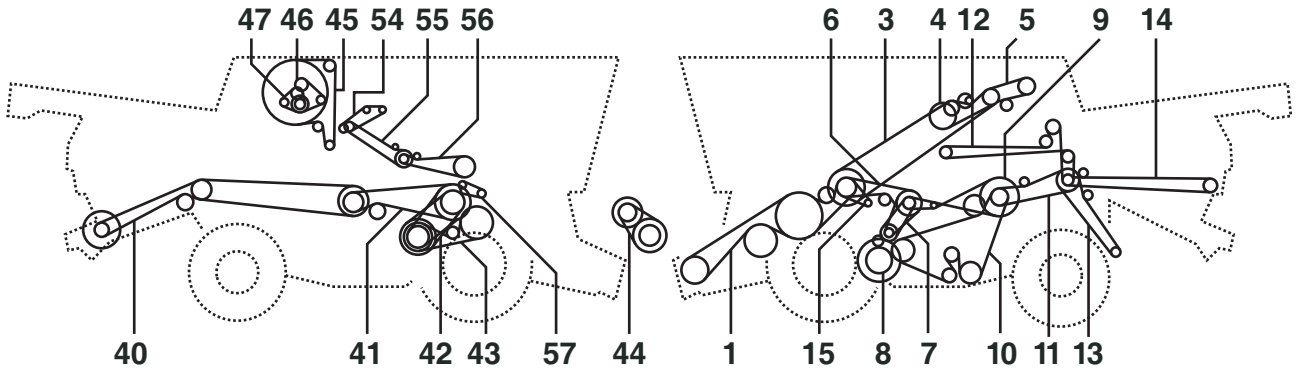

CLAAS TUCANO 340

Belt No.		No. of Belts	OEM Part No.	PIX Part No.
1	-	2	554017.0	A-554017.0
3	-	1	549099.0	A-549099.0
4	-	1	667251.1	A-667251.1
5	-	2	544049.1	A-544049.1
6	-	1	603337.0	A-603337.0
7	-	1	644362.0	A-644362.0
8	-	1	538714.0	A-538714.0
9	-	1	644141.1	A-644141.1
10	-	1	609762.0	A-609762.0
11	-	1	506671.2	A-506671.2
12	-	1	644447.0	A-644447.0
13	-	1	544216.0	A-544216.0
14	-	1	629402.0	A-629402.0
15	-	1	633030.2	A-633030.2
40	-	1	544172.0	A-544172.0
41	-	1	061700.1	A-061700.1
42	-	1	661427.0	A-661427.0
43	-	1	661220.1	A-661220.1
44	-	1	661429.0	A-661429.0
45	-	1	077276.0	A-077276.0
46	-	1	799181.0	A-799181.0
47	-	2	549752.0	A-549752.0