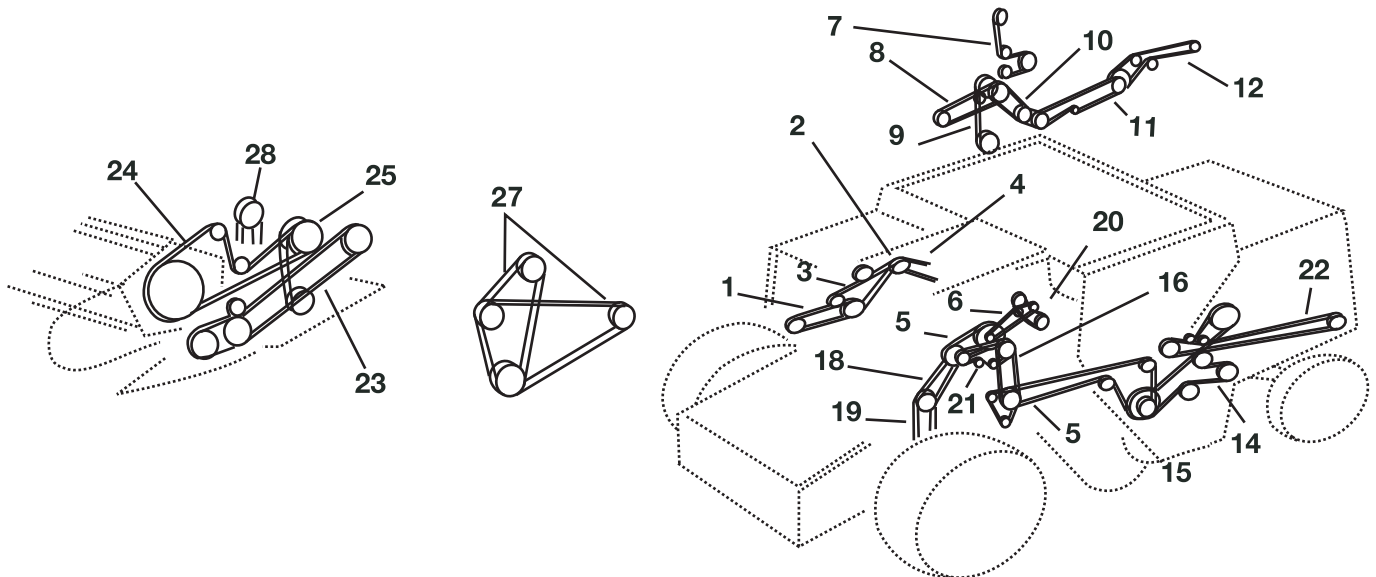

Belt No.		No. of Belts	OEM Part No.	PIX Part No.
1	Hydraulic Pump Drive	1	842413M1	A-842413M1
2	Radiator And Fan Drive (serial Nr. ... - 16559)	1	259047M91	A-259047M91
2	Radiator And Fan Drive (serial Nr. 15558 - ...)	1	284633M91	A-284633M91
3	Alternator Drive 6-cylinder Engine	1	844079M1	A-844079M1
4	Air Conditioning Compressor Drive	1	529964M1	A-529964M1
5	Main Drive	1	833865M1	A-833865M1
6	Rotary Screen - Countershaft	1	833867M1	A-833867M1
7	Return Elevator Drive	1	833854M2	A-833854M2
9	Hydraulic Reel Pump Drive	1	842845M1	A-842845M1
10	Straw Chopper (front)	1	843948M1	A-843948M1
11	Straw Chopper (center)	1	843747M1	A-843747M1
12	Straw Chopper (rear) 102.5 Inch	1	843760M1	A-843760M1
12	Straw Chopper (rear) 224 Inch	1	844496M1	A-844496M1
13	Straw Spreader (rear)	1	842110M1	A-842110M1
14	Straw Walker Drive	1	843302M1	A-843302M1
15	Shaker Shoe Drive	2	273757M91	A-273757M91
16	Shaker Shoe - Countershaft - Fan	1	281560M1	A-281560M1
17	Cleaning Fandrive	1	833863M1	A-833863M1
17	Cleaning Fan- Small Seed Kit	1	842423M1	A-842423M1
18	Traction (upper) - 4 Speed	1	833858M4	A-833858M4
18	Traction (upper) (serial Nr. ... - 18278)	1	833866M1	A-833866M1
18	Traction (upper) (serial Nr. 18277 - ...)	1	844336M1	A-844336M1
19	Traction (lower) - 4 Speed (serial Nr. 19115 - ...)	1	833857M4	A-833857M4
19	Traction (lower) - 4 Speed (serial Nr. ... - 19115)	1	833858M4	A-833858M4
19	Traction (lower) (serial Nr. ...-18278)	1	833866M1	A-833866M1
19	Traction (lower) (serial Nr. 18278 - ...)	1	844336M1	A-844336M1
20	Countershaft - Rotary Screen	1	844306M1	A-844306M1
21	Tank Unloader Drive	1	833862M3	A-833862M3
22	Wobble Box - Floating Cut Bar 22 Feet	1	227455M1	A-227455M1
22	Wobble Box - Floating Cut Bar 22 Feet	1	832832M1	A-832832M1
22	Wobble Box - Floating Cut Bar 15 Feet - 20 Feet	1	833962M1	A-833962M1