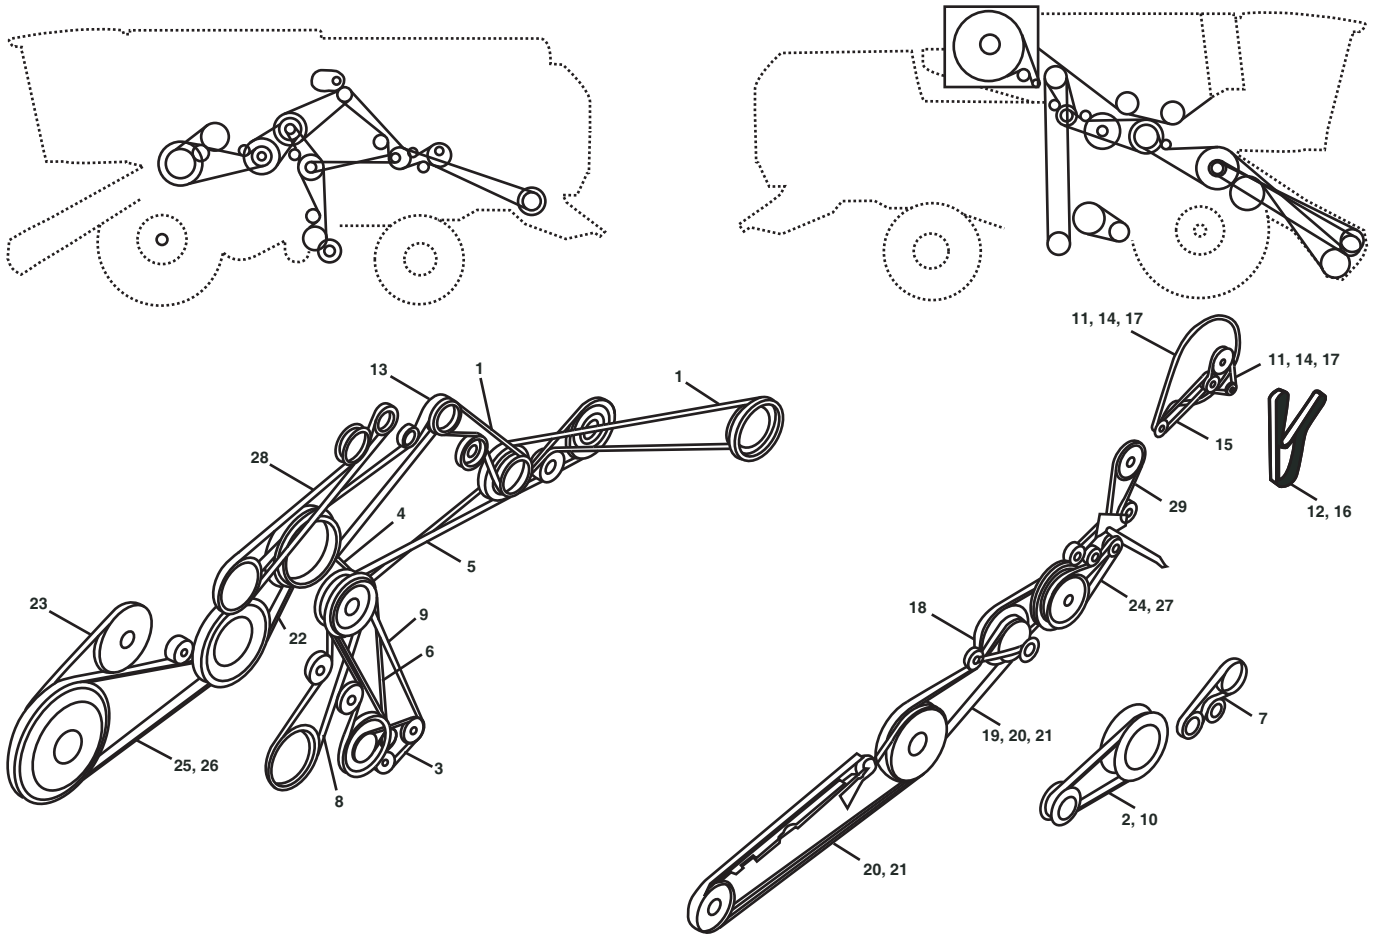

NEW HOLLAND CX 860

Belt No.		No. of Belts	OEM Part No.	PIX Part No.
1A	Chopper Drive	1	84075345	A-84075345
1B	Chopper Drive	1	84075635	A-84075635
2	Grass Seed Equipment - Accessories For Self Levelling Only	1	84023277	A-84023277
2	Grass Seed Equipment - Accessories For Fixed Shoe Only	1	84023278	A-84023278
3	Shaker Shoe Drive - Self-levelling	2	84056913	A-84056913
4	Intermediate Shaft - Cleaning Drive	1	84057392	A-84057392
5	Straw Walker Drive	1	84057482	A-84057482
6	Shaker Shoe & Tailings Elevator Drive - Self Levelling	1	84057874	A-84057874
7	Tailings Elevators - Bottom Auger & (right Hand)drive	2	84058339	A-84058339
8	Shaker Shoe Drive - Fixed Shoe	1	84432785	A-84432785
9	Tailings Elevator Drive - Fixed Shoe	1	84435035	A-84435035
10	Main Fan Variable Speed Drive For Fixed Shoe Only	1	919739	A-919739
10	Main Fan Variable Speed Drive For Self Levelling Only	1	9502654	A-9502654
11	Rotary Screen And Fan	1	84057085	A-84057085
12	Alternator, Waterpump And Air Compressor	1	84057710	A-84057710
13	Main Drive	1	84057914	A-84057914
14	Rotary Screen And Fan	2	84061465	A-84061465
15	Air Compressor - Blow-off System	2	84061465	A-84061465
16	Alternator, Waterpump & Air Compressor high Fans peed Only	1	84057710	A-84057710