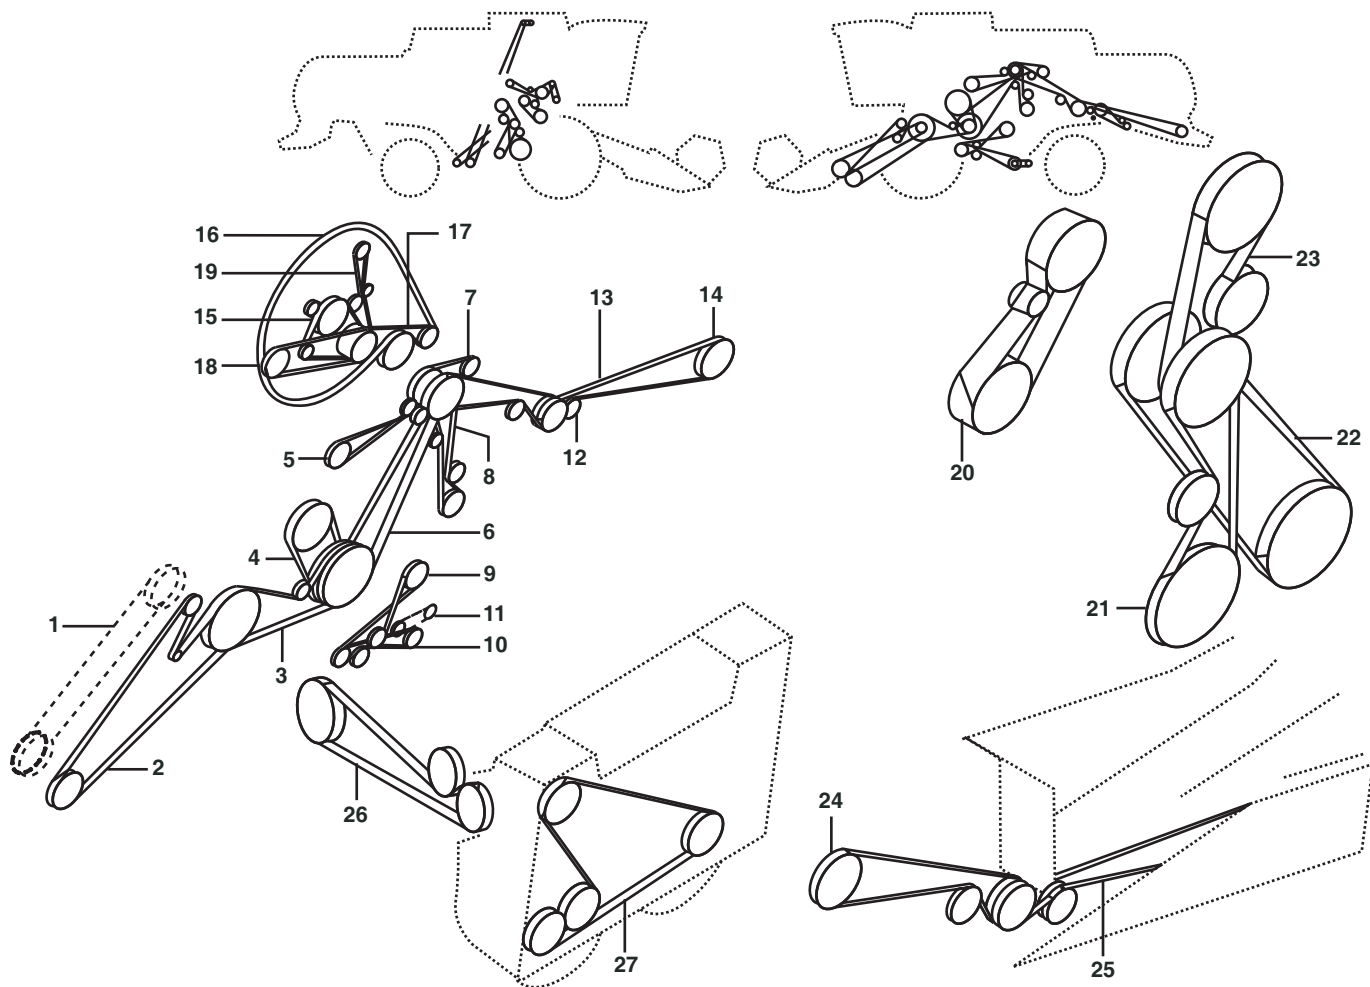

Belt No.		No. of Belts	OEM Part No.	PIX Part No.
2	Straw Elevator Drive, 2HB	1	84981586	A-84981586
2	Straw Elevator Drive, 3HB	1	84991234	A-84991234
3	Header Drive Engaging idler 2HB Only	1	84446792	A-84446792
3	Header Drive Engaging idler 3HB Only	1	89817374	A-89817374
4	Drum Variator	1	84035748	A-84035748
5	Grain Tank Discharge	1	84462590	A-84462590
5	Rotary Screen Drive & Fan	1	747177	A-747177
6	Main Drive	1	84993120	A-84993120
7	Hydrostatic Pump Drive	1	80427456	A-80427456
8	Hydrostatic Pump Drive	1	84607713	A-84607713
9	Straw Walker Drive	1	87521887	A-87521887
9	Grass Seed Equipment	1	84452153	A-84452153
10	Grain Elevator Bottom Auger	1	80422731	A-80422731
12	Chaff Spreader	1	84790244	A-84790244
13	Chopper Drive	1	84075955	A-84075955
14	Chopper Drive	1	84076421	A-84076421
15	Drive, Rotary Screen & Fan	2	84061463	A-84061463
16	Drive, Rotary Screen & Fan	1	87374615	A-87374615
17	Alternator Drive	1	84817626	A-84817626
20	Drum Drive	1	84072772	A-84072772