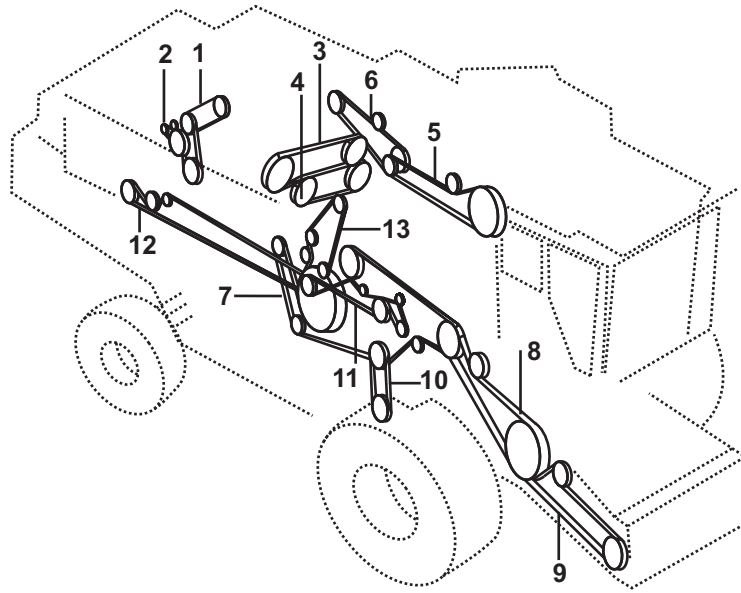

Belt No.		No. of Belts	OEM Part No.	PIX Part No.
1	Compressor, A/c	1	1250587C1	A-1250587C1
2	Fan, Alternator, Water Pump	1	J911565	A-J911565
3	Separator Drive	1	191241C1	A-191241C1
4	Rotor Variable Drive	1	193923C3	A-193923C3
5	Grain Tank Unloader Drive	1	1989216C1	A-1989216C1
6	Auxilliary Pump Drive	1	1347387C1	A-1347387C1
7	Straw Chopper Drive	1	1315265C1	A-1315265C1
8	Feeder Drive W/rock Trap	1	1315168C1	A-1315168C1
9	Feeder Jackshaft Drive, w/47" Feeder	1	1313095C2	A-1313095C2
9	Feeder Jackshaft Drive W/54 1/2" Feeder	1	1313097C3	A-1313097C3
10	Cleaning Fan Jackshaft Drive	1	191305C1	A-191305C1
11	Cleaning Fandrive	1	1541569C1	A-1541569C1
12	Straw Spreaderdrive	1	196371C1	A-196371C1
13	Elevator Drive	1	181055C1	A-181055C1
13	Elevator Drive W/discharge Beater	1	186509C2	A-186509C2