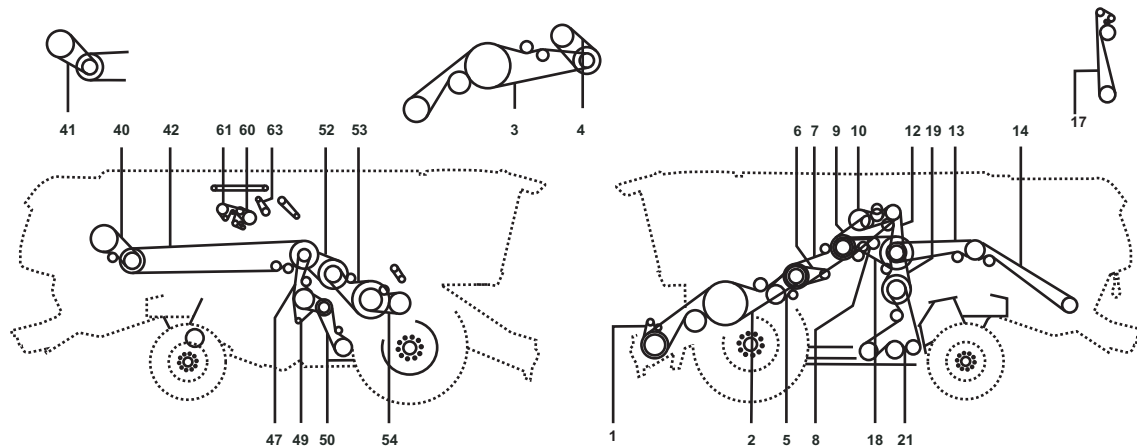

Belt No.		No. of Belts	OEM Part No.	PIX Part No.
1		1	765985.0	A-765985.0
3		3	628779.0	A-628779.0
4		1	744870.0	A-744870.0
5		1	667249.0	A-667249.0
6		1	829094.0	A-829094.0
7		1	644892.0	A-644892.0
7		1	749859.0	A-749859.0
8		1	746508.1	A-746508.1
9		1	644884.0	A-644884.0
10		1	667981.2	A-667981.2
12		1	644885.0	A-644885.0
13		1	644889.0	A-644889.0
14		1	628978.0	A-628978.0
17		1	539443.0	A-539443.0
18		1	644209.0	A-644209.0
19		1	644902.0	A-644902.0
21		1	756466.0	A-756466.0
40		1	628792.0	A-628792.0
41		1	744965.0	A-744965.0
42		1	749886.1	A-749886.1
47		1	667957.0	A-667957.0
49		1	628847.1	A-628847.1
50		1	744785.0	A-744785.0
52		1	744965.0	A-744965.0
53		1	644965.0	A-644965.0
54		1	667251.1	A-667251.1
60		1	744873.0	A-744873.0
61		1	628964.1	A-628964.1
63		1	744874.0	A-744874.0