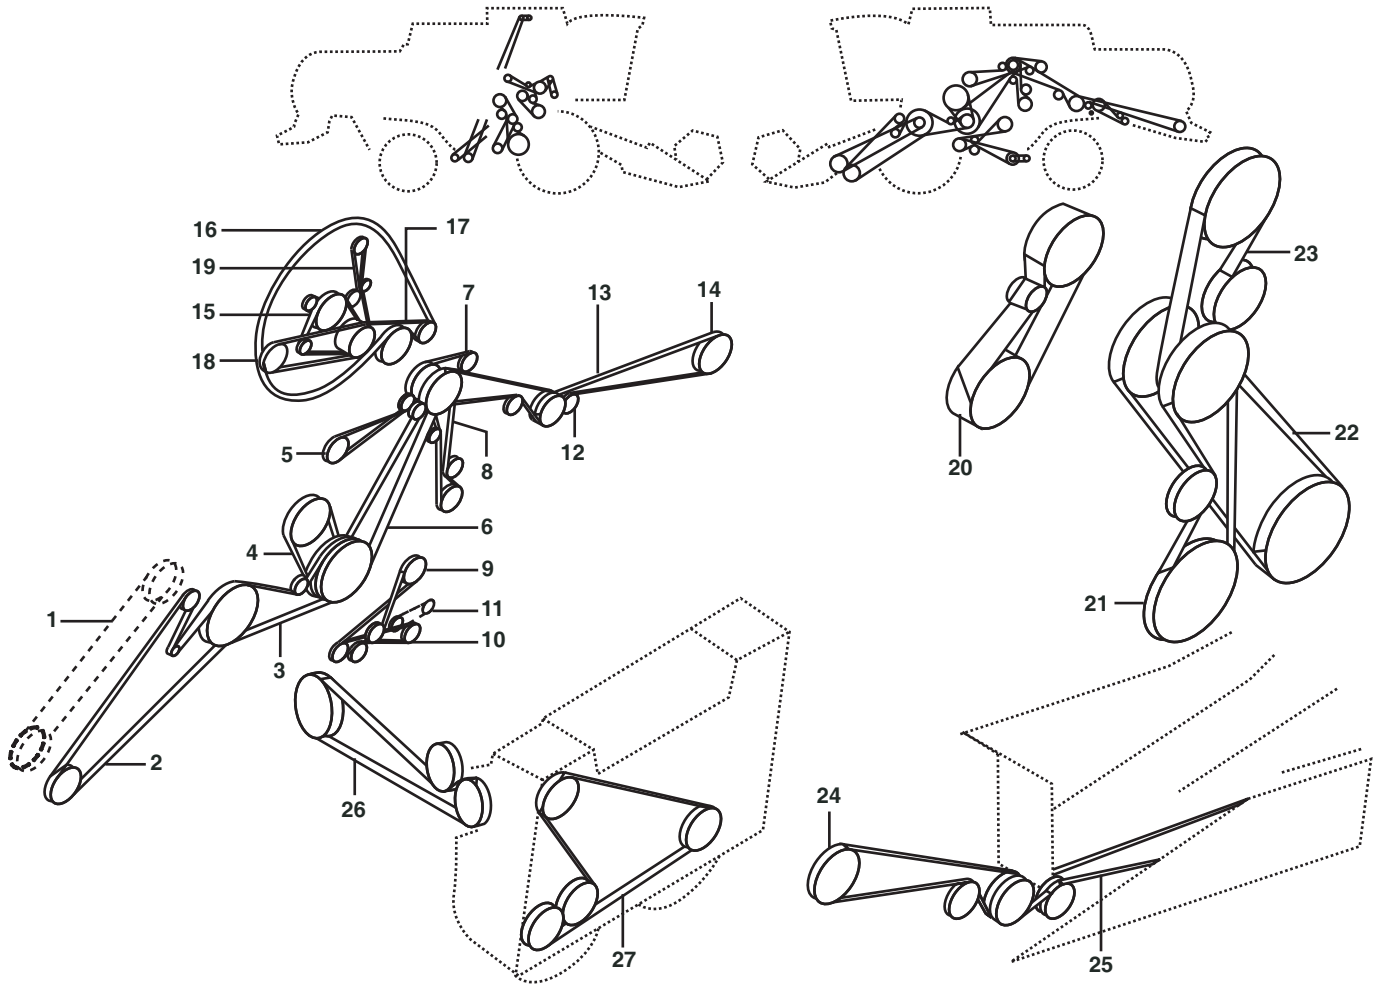

NEW HOLLAND CS 6070

Belt No.		No. of Belts	OEM Part No.	PIX Part No.
2	Straw Elevator Drive, 2HB	1	84981586	A-84981586
2	Straw Elevator Drive, 3HB	1	84991234	A-84991234
3	Header Drive Engaging idler 2HB Only	1	84446792	A-84446792
3	Header Drive Engaging idler 3HB Only	1	89817374	A-89817374
4	Drum Variator	1	84035748	A-84035748
5	Grain Tank Discharge	1	84462590	A-84462590
6	Main Drive	1	84993120	A-84993120
7	Hydrostatic Pump Drive	1	80427456	A-80427456
8	Hydrostatic Pump Drive	1	84607712	A-84607712
9	Straw Walker Drive	1	87521887	A-87521887
10	Grain Elevator Bottom Auger	1	80422731	A-80422731
12	Chaff Spreader	1	84790244	A-84790244
13	Chopper Drive	1	84075955	A-84075955
14	Chopper Drive	1	84076421	A-84076421
15	Drive, Rotary Screen & Fan	2	84061465	A-84061465
16	Drive, Rotary Screen & Fan	1	84989965	A-84989965
17	Alternator Drive	1	747177	A-747177
20	Drum Drive	1	84072772	A-84072772
20	Drum Drive, Rotation Speed Slow	1	84072815	A-84072815