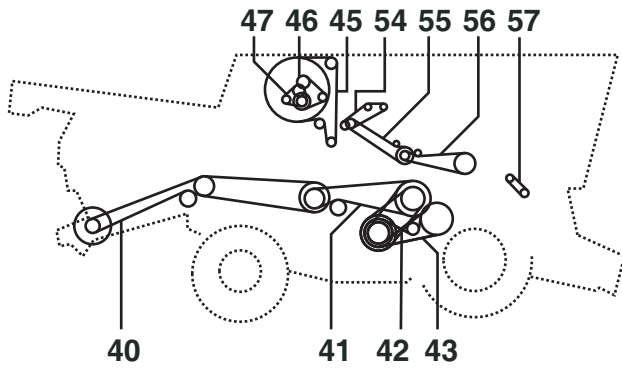

Belt No.		No. of Belts	OEM Part No.	PIX Part No.
1	-	2	549055.0	A-549055.0
2	-	1	661031.1	A-661031.1
3	-	1	549099.0	A-549099.0
4	-	1	667251.1	A-667251.1
5	-	2	544049.1	A-544049.1
6	-	1	603337.0	A-603337.0
7	-	1	644362.0	A-644362.0
8	-	1	538714.0	A-538714.0
9	-	1	644141.1	A-644141.1
10	-	1	609762.0	A-609762.0
11	-	1	506671.2	A-506671.2
12	-	1	644447.0	A-644447.0
13	-	1	544216.0	A-544216.0
14	-	1	629402.0	A-629402.0
15	-	1	633030.2	A-633030.2
40	-	1	544172.0	A-544172.0
41	-	1	061700.1	A-061700.1
42	-	1	661427.0	A-661427.0
43	-	1	661220.1	A-661220.1
45	-	1	077276.0	A-077276.0
46	-	1	799181.0	A-799181.0
47	-	2	549752.0	A-549752.0