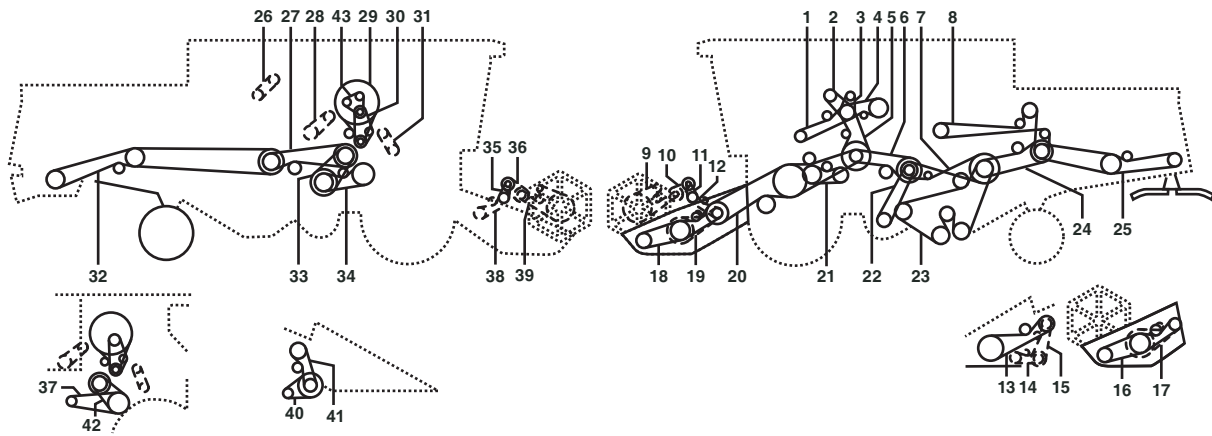

CLAAS MEGA 204 II

Belt No.		No. of Belts	OEM Part No.	PIX Part No.
1	Ground Drive	1	661362.1	A-661362.1
1	At Mercedes Om 366 La With 163 Kw	1	661451.0	A-661451.0
1	With Mercedes Om 906 La	1	644016.1	A-644016.1
2	Hydraulic Pump	1	767057.1	A-767057.1
2	Hydraulic Pump With Mercedes Om 906 La	1	656028.0	A-656028.0
3	Air Conditioner	1	629908.1	A-629908.1
3	Air Conditioning With Mercedesom 906 La	1	621903.1	A-621903.1
4	Grain Tank	1	629769.1	A-629769.1
4	At Mercedes Om 366 La With 163 Kw	1	660409.0	A-660409.0
4	With Merd	1	544166.0	A-544166.0
5	Threshing Mechanism	1	661458.0	A-661458.0
5	At Mercedes Om 366 La With 163 Kw	1	644404.1	A-644404.1
5	With Mercedes Om 906 La	1	544164.0	A-544164.0
6	Gear	1	603337.0	A-603337.0
7	-	1	644141.1	A-644141.1
8	Feed Rake Drive	1	644447.0	A-644447.0
11	At 3.9 M - 5.1 M	1	670224.1	A-670224.1
13	For Corn Picker	1	692149.0	A-692149.0
13	For Corn Picker	1	692150.0	A-692150.0
13	For Multimaster	1	661362.1	A-661362.1
16	At 6.0m - 7.5m	1	671013.1	A-671013.1
18	At 3.9 M - 5.1 M	1	713506.2	A-713506.2
20	Feeder Channel	2	644369.0	A-644369.0
21	Pre - Accelerator	1	661031.1	A-661031.1
22	Blower - 204 Mega	1	603380.1	A-603380.1
23	Sieve Pan	1	609762.0	A-609762.0
24	Straw Walker	1	506671.2	A-506671.2
25	Straw Spreader	1	623427.1	A-623427.1
27	Straw Chopper	1	644538.0	A-644538.0
27	To No. 93500772	1	060306.3	A-060306.3
29	Radiator Screen	1	661345.0	A-661345.0
29	Radiator Screen With Mercedes Om 906 La	1	545668.1	A-545668.1
30	Mercedes Om 366 La	1	657793.0	A-657793.0
30	Perkins 1006.6 T	1	657793.0	A-657793.0
30	Mercedes Om 366 La 163 Kw	1	661244.0	A-661244.0
30	With Mercedes Om 906 La	1	545689.0	A-545689.0