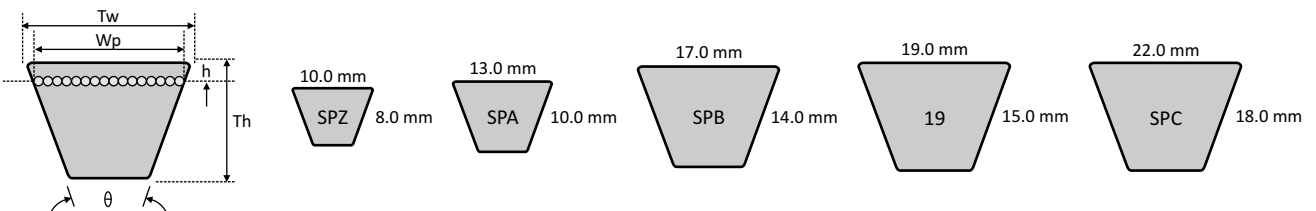

### Classical Section

Product range:

Section	Dimensions			Recommended Minimum Pulley Diameter (mm)	Manufacturing Range	
	Tw (mm)	Th (mm)	Angle (Degrees)		Min (inch / mm)	Max (inch / mm)
AG-A	13.0	8.0	40	71.0	13 / 330	357 / 9070
AG-B	17.0	11.0	40	112.0	16 / 405	900 / 22860
AG-C	22.0	14.0	40	180.0	31 / 785	900 / 22860
AG-25	25.0	16.0	40	250.0	57 / 1445	900 / 22860
AG-D	32.0	19.0	40	355.0	44.5 / 1130	920 / 23370

### Wedge Section

Product range:

Section	Dimensions			Recommended Minimum Pulley Diameter (mm)	Manufacturing Range	
	Tw (mm)	Th (mm)	Angle (Degrees)		Min (mm)	Max (mm)
AG-SPZ	10.0	8.0	40	63.0	365.0	4000.0
AG-SPA	13.0	10.0	40	90.0	576.0	9110.0
AG-SPB	17.0	14.0	40	140.0	1000.0	22943.0
AG-19	19.0	15.0	40	180.0	2253.0	9137.0
AG-SPC	22.0	18.0	40	224.0	1861.0	22943.0