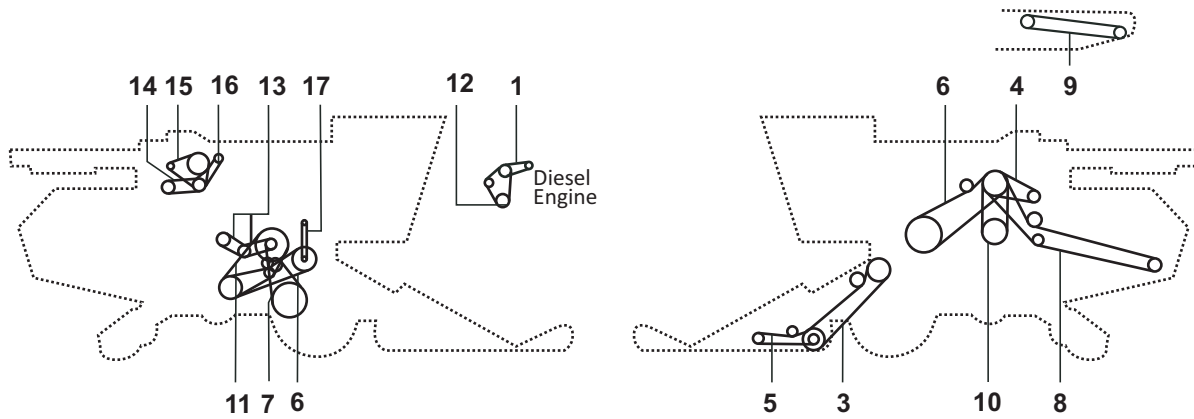

CASE INTL. HARVESTER 915

Belt No.		No. of Belts	OEM Part No.	PIX Part No.
0	Straw Chopper Jackshaft Drive	1	160871C1	A-160871C1
0	Rotary Air Screen Drive	1	168725C1	A-168725C1
0	Rotary Air Screen Drive	1	172360C1	A-172360C1
0	Rotary Air Screen Drive	1	38331K	A-38331K
0	Feeder Fast Speed Forbolt Att. Feeder	1	633728R2	A-633728R2
2	Cylinder Drive	1	174509C1	A-174509C1
3	Feeder Jackshaft Drive	1	176565C1	A-176565C1
3	Feeder Jackshaft Drive	1	176566C1	A-176566C1
3	Feeder Jackshaft Drive	1	176567C1	A-176567C1
3	Feeder Jackshaft Drive	1	176576C1	A-176576C1
3	Feeder Jackshaft Drive	1	176577C1	A-176577C1
4	Hydraulic Reel Pump Drive (diesel Engine)	1	179007C1	A-179007C1
5	Knife Drive	1	178019C1	A-178019C1
6	Separator Drive (gas Engine)	1	166598C2	A-166598C2
6	Separator Drive (diesel Engine)	1	168665C2	A-168665C2
7	Shaker Shaft Drive 265 Rpm	1	564494R2	A-564494R2
7	Shaker Shaft Drive 280 Rpm	1	632702R1	A-632702R1
8	Straw Chopper Drive	1	160870C1	A-160870C1
8	Straw Chopper Drive	1	174642C1	A-174642C1
8	Straw Chopper Drive	1	177499C1	A-177499C1
9	Straw Spreader Drive	1	196371C1	A-196371C1
9	Straw Spreader Drive	1	161821C1	A-161821C1
10	Unloading Jackshaft Drive	1	160173C1	A-160173C1
11	Cylinder Drive Variable Speed	1	164006C1	A-164006C1
12	Alternator, Fan and Waterpump (diesel Only)	1	528419R91	A-528419R91
12	Alternator, Fan and Waterpump (without 414 Engine)	2	537072R92	A-537072R92
13	Separator Fandrive	1	164999C92	A-164999C92
15	Alternator, Fan and Waterpump Drive (without Air Compressor)	1	402253R91	A-402253R91
16	Governor Drive	1	532031R2	A-532031R2