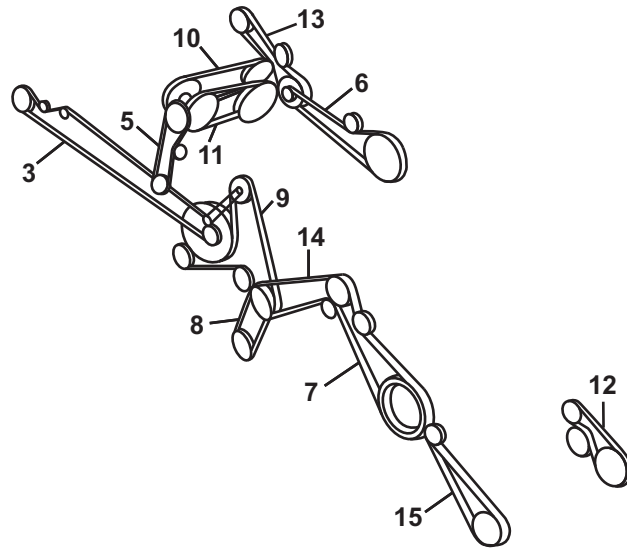

CASE INTL. HARVESTER 1660 (ENGINE DT466B)

Belt No.		No. of Belts	OEM Part No.	PIX Part No.
1	Alternator, Fan and Waterpump Drive	2	537072R92	A-537072R92
2	Air Conditioning Compressor Drive	1	164550R2	A-164550R2
3	Straw Spreader Drive	1	196371C1	A-196371C1
5	Straw Chopper Drive	1	1315265C1	A-1315265C1
6	Unloading Auger Drive	1	191290C1	A-191290C1
7	Feeder Drive Without Rock Trap	1	192738C1	A-192738C1
7	Feeder Drive With Rock Trap	1	1315168C1	A-1315168C1
8	Cleaning Fan Drive	1	195396C2	A-195396C2
9	Elevator Drive Unit	1	181055C1	A-181055C1
10	Separator Drive	1	191241C3	A-191241C3
11	Rotor Variator Drive	1	244420A1	A-244420A1
12	Reel Drive Pump	1	1321564C2	A-1321564C2
12	Reel Drive Pump	1	1321565C1	A-1321565C1
13	Auxiliary Pump Drive	1	191288C3	A-191288C3
14	Fan Jackshaft Drive	1	191305C1	A-191305C1
15	Feeder Jackshaft Drive	1	1313095C2	A-1313095C2
15	Feeder Jackshaft Drive	1	1313097C3	A-1313097C3
19	Fan Jackshaft Drive	1	181359C1	A-181359C1
20	Fan Jackshaft Slow Speed	1	610521R1	A-610521R1