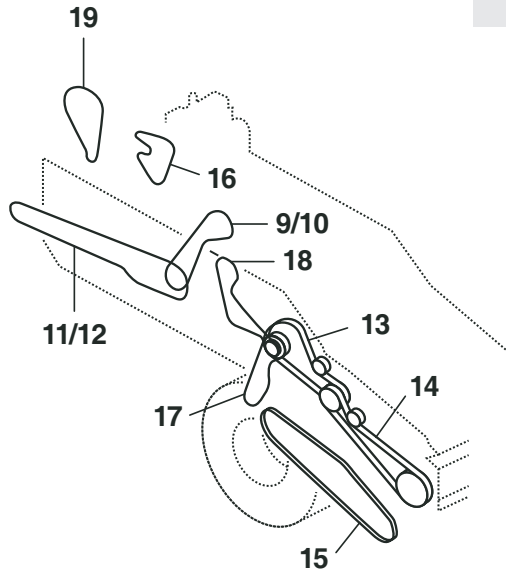

GLENER A85

Belt No.		No. of Belts	OEM Part No.	PIX Part No.
1	Bin Unloader Drive	1	71410767	A-71410767
2	Grain Elevator Drive	1	71403685	A-71403685
3	Shaker Shoe Pitman Drive	1	71390199	A-71390199
4	Beater Drive	1	71388216	A-71388216
5	Main Countershaft Drive	1	71403721	A-71403721
6	Rotor Pumps Drive	1	71406285	A-71406285
7	Propel Pump Drive	1	71406286	A-71406286
8	Feeder Conveyor Drive	1	71427255	A-71427255
9	Spreader Drive (primary)	1	71414420	A-71414420
10	Chopper Drive (primary)	1	71406338	A-71406338
12	Chopper Drive (secondary)	1	71406339	A-71406339
13	Beater-to-feeder House Jackshaft	1	71398384	A-71398384
14	Jackshaft-to-header Countershaft	1	71399519	A-71399519
17	Variable Speed Cleaning Fan Drive	1	71400662	A-71400662
18	Return Elevator Drive	1	71385801	A-71385801
19	Rotary Screen Drive	1	71396754	A-71396754