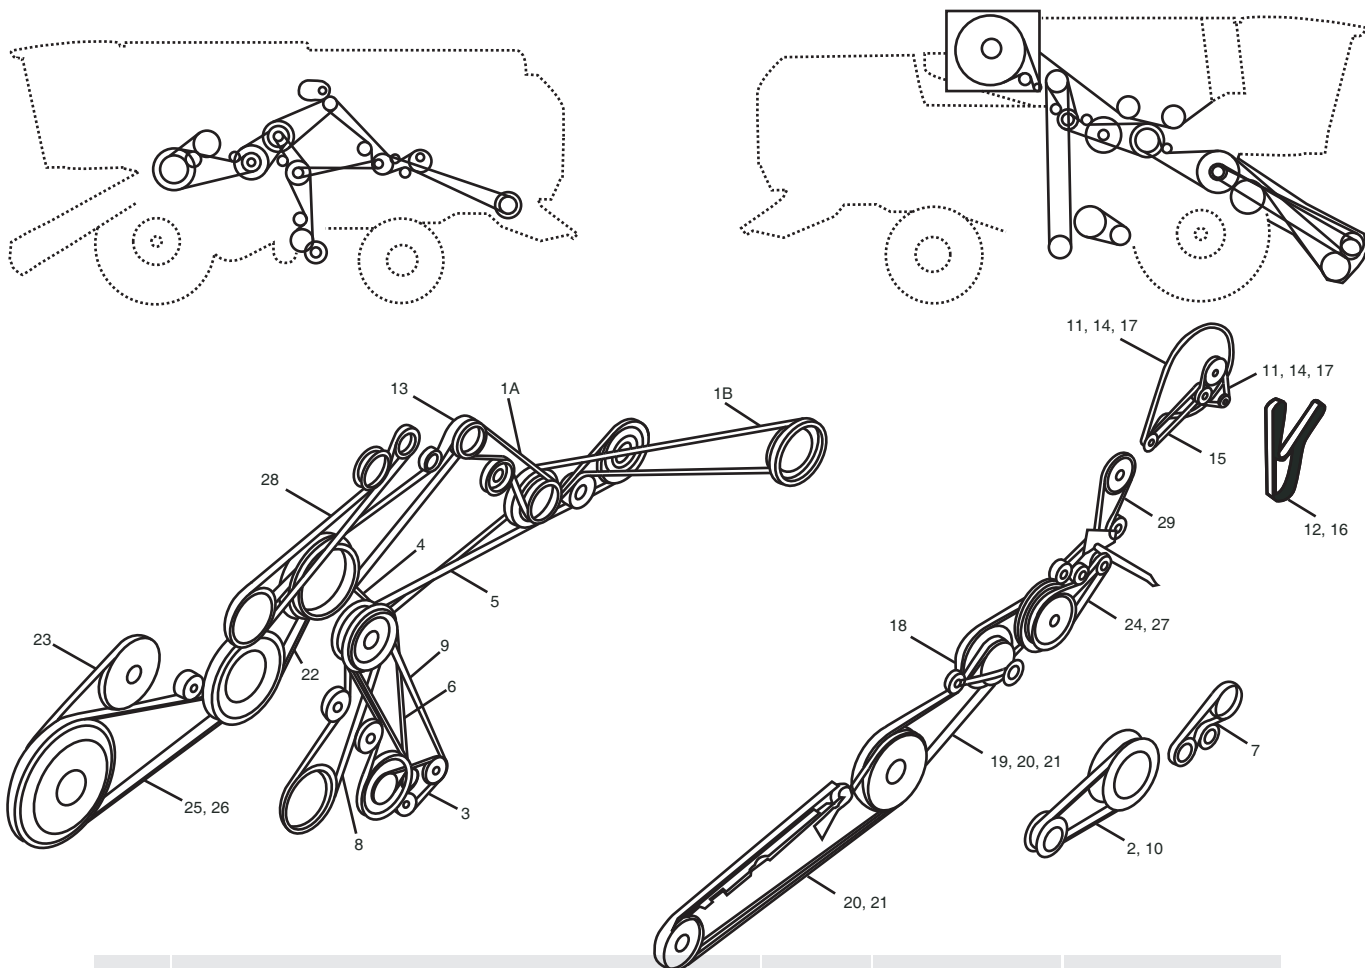

NEW HOLLAND CX 720

Belt No.		No. of Belts	OEM Part No.	PIX Part No.
1A	Chopper Drive	1	84075345	A-84075345
1B	Chopper Drive	1	84075635	A-84075635
2	Grass Seed Equipment - Accessories for Self Levelling Only	1	84023277	A-84023277
2	Grass Seed Equipment - Accessories for Fixed Shoe Only	1	84023278	A-84023278
3	Shaker Shoe Drive - Self-levelling	2	84056913	A-84056913
4	Intermediate Shaft - Cleaning Drive	1	84057392	A-84057392
5	Straw Walker Drive	1	84057482	A-84057482
6	Shaker Shoe & Tailings Elevator Drive - Self Levelling	1	84057874	A-84057874
7	Tailings Elevators - Bottom Auger & (Right Hand)drive	2	84058339	A-84058339
8	Shaker Shoe Drive - Fixed Shoe	1	84432785	A-84432785
9	Tailings Elevator Drive - Fixed Shoe	1	84435035	A-84435035
10	Main Fan Variable Speed Drive for Self Levelling Only	1	9502654	A-9502654
10	Main Fan Variable Speed Drive for Fixed Shoe Only	1	919739	A-919739
11	Rotary Screen And Fan	1	84057085	A-84057085
12	Alternator, Waterpump And Air Compressor	1	84057710	A-84057710
13	Main Drive	1	84057914	A-84057914
14	Rotary Screen And Fan	2	84061465	A-84061465
15	Blow-off System, Air Compressor	2	84061465	A-84061465
17	Rotary Screen And Fan, For High Speed Fanonly	2	87337385	A-87337385