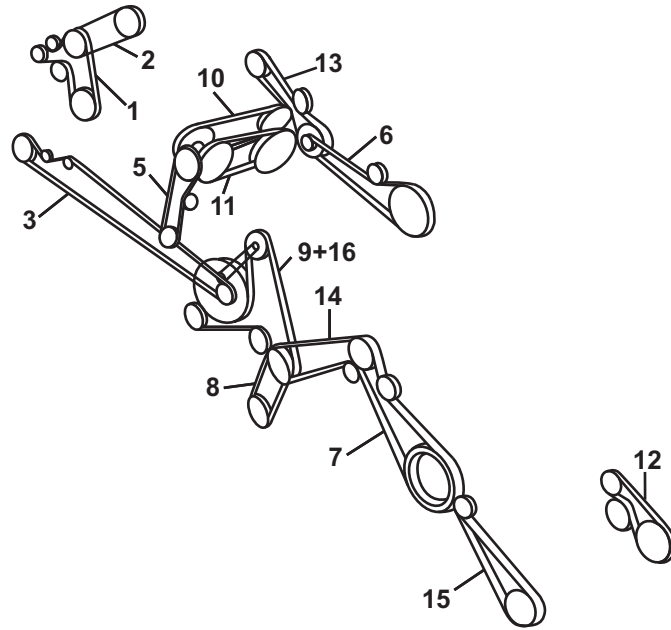

CASE INTL. HARVESTER 1640 (ENGINE NCE)

Belt No.		No. of Belts	OEM Part No.	PIX Part No.
1	Alternator, Fan and Waterpump Drive	1	J911562	A-J911562
2	Air Conditioning Compressor Drive	1	L72739	A-L72739
3	Straw Spreader Drive	1	196371	A-196371
5	Straw Chopper Drive	1	1347157C1	A-1347157C1
6	Unloading Auger Drive	1	191290C1	A-191290C1
6	Unloading Auger Drive	1	1989216C1	A-1989216C1
7	Feeder Drive Without Rock Trap	1	192738C1	A-192738C1
7	Feeder Drive With Rock Trap	1	1315168C1	A-1315168C1
8	Cleaning Fan Drive	1	195396C2	A-195396C2
9	Elevator Drive Unit	1	186509C2	A-186509C2
10	Separator Drive	1	191241C3	A-191241C3
11	Rotor Variator Drive	1	244420A1	A-244420A1
12	Reel Drive Pump (47)	1	1321564C2	A-1321564C2
12	Reel Drive Pump (54.5)	1	1321565C2	A-1321565C2
12	Reel Drive Pump (47)	1	1979606C1	A-1979606C1
13	Auxiliary Pump Drive	1	1347387C1	A-1347387C1
13	Auxiliary Pump Drive	1	1970115C1	A-1970115C1
14	Fan Jackshaft Drive	1	191305C1	A-191305C1
15	Feeder Jackshaft Drive	1	1313095C2	A-1313095C2
15	Feeder Jackshaft Drive	1	1313097C3	A-1313097C3
16	Cleaning Unit Drive With Straw Chopper	1	181055C1	A-181055C1
19	Fan Jackshaft Drive	1	181359C1	A-181359C1
20	Fan Jackshaft Slow Speed	1	610521R1	A-610521R1