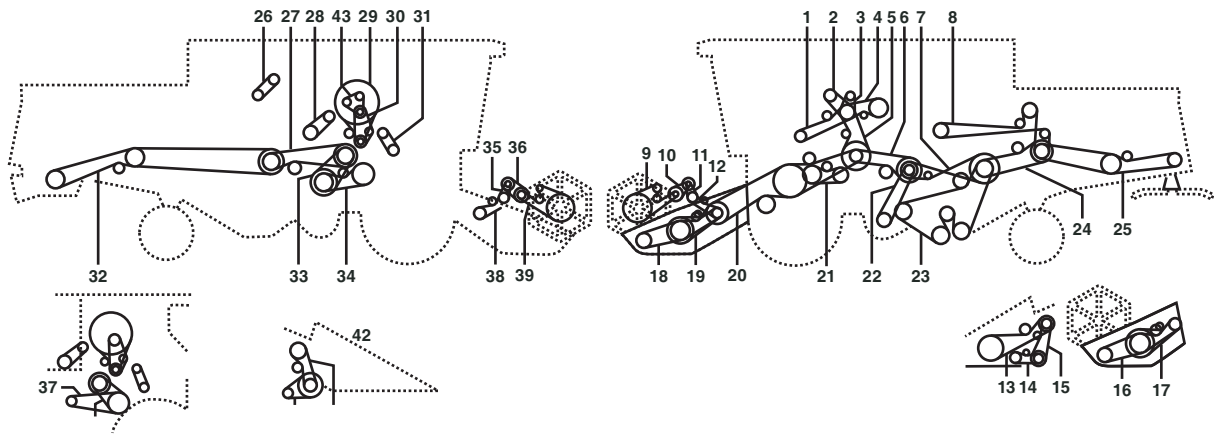

Belt No.		No. of Belts	OEM Part No.	PIX Part No.
32	Grain	1	644539.0	A-644539.0
32	Grain	1	061353.1	A-061353.1
32	For Corn - Chopper	1	061214.0	A-061214.0
33	At Dominator 204 Mega With N = 650 - 1500 Min-1	1	609823.0	A-609823.0
33	At 2 Stage Drive	1	609823.0	A-609823.0
34	At Dominator 204 Mega With N = 650 - 1500 Min-1	1	661220.1	A-661220.1
34	At 2 Stage Drive	1	661220.1	A-661220.1
35	At 6.0m - 7.5m	1	670224.1	A-670224.1
37	Suction Fan	1	644448.0	A-644448.0
41	For Hph - G Chopper	1	680334.1	A-680334.1
43	Mercedes 366 La (147 Kw)	1	133635.1	A-133635.1
43	Mercedes 366 La (163 Kw)	1	133642.0	A-133642.0
43	At Perkins 1006.6 T	1	147233.1	A-147233.1