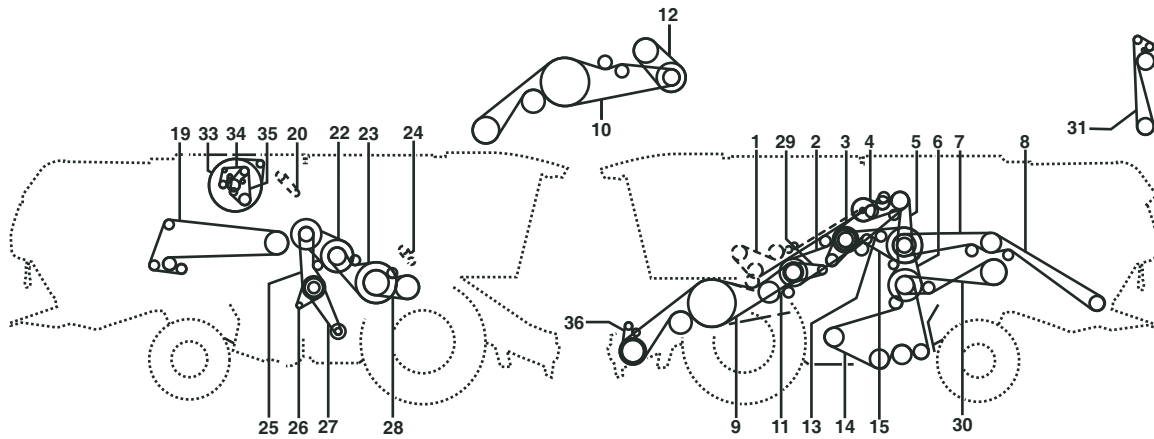

Belt No.		No. of Belts	OEM Part No.	PIX Part No.
2	Cutterbar Drive, 1ste Stage	1	644892.0	A-644892.0
3	Threshing Mechanism Drive P02/540/541/560/P02/670/671/680/681	1	352371.1	A-352371.1
3	Threshing Mechanism Drive P02/590/591/660/661	1	667453.0	A-667453.0
4	Grain Tank Unloading	1	667250.0	A-667250.0
5	Chopper Drive, 1ste Stage At Motor 3126b & C9 - Exhaust Level 3A	1	667958.3	A-667958.3
5	Chopper Drive, 1ste Stage At Motor C6.6	1	355696.0	A-355696.0
6	Sieve Pan, 2nd Stage	1	667252.0	A-667252.0
7	Chopper Drive, 2nd Stage	1	061700.1	A-061700.1
8	Chopper Drive, 3rd Stage Rigid Chopper	1	628888.0	A-628888.0
9	Cutterbar Drive, 2nd Stage W/o Variable Speed Drive	2	667454.0	A-667454.0
10	Cutterbar Drive, 3rd Stage With Variable Speed Drive	2	667551.1	A-667551.1
11	Synchronous Drive	1	667249.0	A-667249.0
12	Cutterbar Variator	1	667530.1	A-667530.1
13	Chaff Spreader	1	746508.1	A-746508.1
14	Cleaning, 3rd Stage	1	667651.0	A-667651.0
15	Cleaning, 1ste Stage	1	644209.0	A-644209.0
19	Finger Roller	1	628991.0	A-628991.0
22	Drum Variator From No. 58300369	1	667248.0	A-667248.0
23	Drum Drive Lexion 530, 520, 510 From No. 58300369	1	176442.1	A-176442.1
25	Fan Drive	4	746506.0	A-746506.0
26	Suction Blower	1	644781.0	A-644781.0
27	Fan Variator	1	667457.0	A-667457.0
28	Pre - Drum Drive	1	667251.1	A-667251.1
29	Hydraulic Reel Drive	1	829094.0	A-829094.0
30	Straw Walker Drive	1	667477.0	A-667477.0
31	Straw Spreader	1	539443.0	A-539443.0
33	Radiator Screen 2nd Stage	1	545689.0	A-545689.0
34	At Motor 3126b	1	796474.0	A-796474.0
35	Fan Drive At Motor 3126b	1	796450.0	A-796450.0
35	At Motor C9	1	584627.1	A-584627.1
35	At Motor C6.6	1	580157.0	A-580157.0
36	Suction Blower E - Channel	1	765985.0	A-765985.0