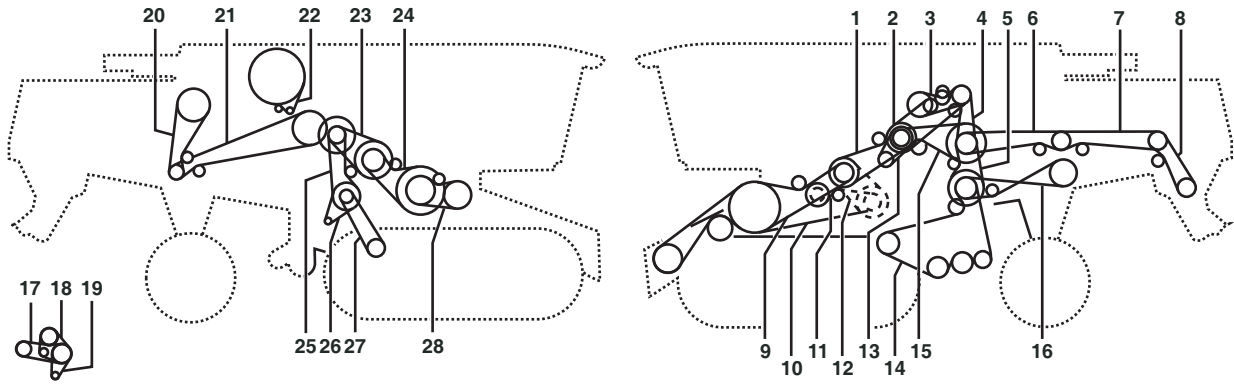

Belt No.		No. of Belts	OEM Part No.	PIX Part No.
1	1st Stage Cutterbar	1	667255.0	A-667255.0
2	Threshing Mechanism	1	667453.0	A-667453.0
3	Grain Tank Unloading	1	667250.0	A-667250.0
4	1st Stage Chopper	1	667958.3	A-667958.3
5	2nd Stage Cleaning	1	667252.0	A-667252.0
6	2nd Stage Chopper	1	061700.1	A-061700.1
7	3rd Stage Chopper	1	061700.1	A-061700.1
8	4th Stage Chopper	1	661093.0	A-661093.0
9	2nd Stage Cutterbar Without Variable Speed	2	667454.0	A-667454.0
10	3rd Stage Cutterbar With Variable Speed	2	667551.1	A-667551.1
11	Impeller Drum	1	667249.0	A-667249.0
12	Cutterbar Variable Speed	1	667530.0	A-667530.0
13	Hydraulic Pump	1	758719.0	A-758719.0
14	3rd Stage Cleaning	1	667651.0	A-667651.0
15	1st Stage Cleaning	1	644209.0	A-644209.0
16	Straw Walker	1	667477.0	A-667477.0
17	Compressor	1	667560.1	A-667560.1
18	Motor Fan	1	667242.0	A-667242.0
19	1st Stage Radiator Screen	1	667456.0	A-667456.0
20	Rear Feed Rake	1	667973.0	A-667973.0
21	Front Feed Rake	1	667974.0	A-667974.0
22	2nd Stage Radiator Screen	1	667561.1	A-667561.1
23	Drum Variable Speed Drive	1	667248.0	A-667248.0
24	Threshing Drum From No. 45800017	1	176442.1	A-176442.1
24	Threshing Drum To No. 45700016	1	667458.0	A-667458.0
24	Threshing Drum At Disc D 593 Mm Optional	1	667255.0	A-667255.0
25	1st Stage Blower	1	742026.0	A-742026.0
26	Fan Variable Speed Drive	1	667457.0	A-667457.0
27	Accelerator	1	667251.1	A-667251.1
28	Suction Fan	1	644781.0	A-644781.0