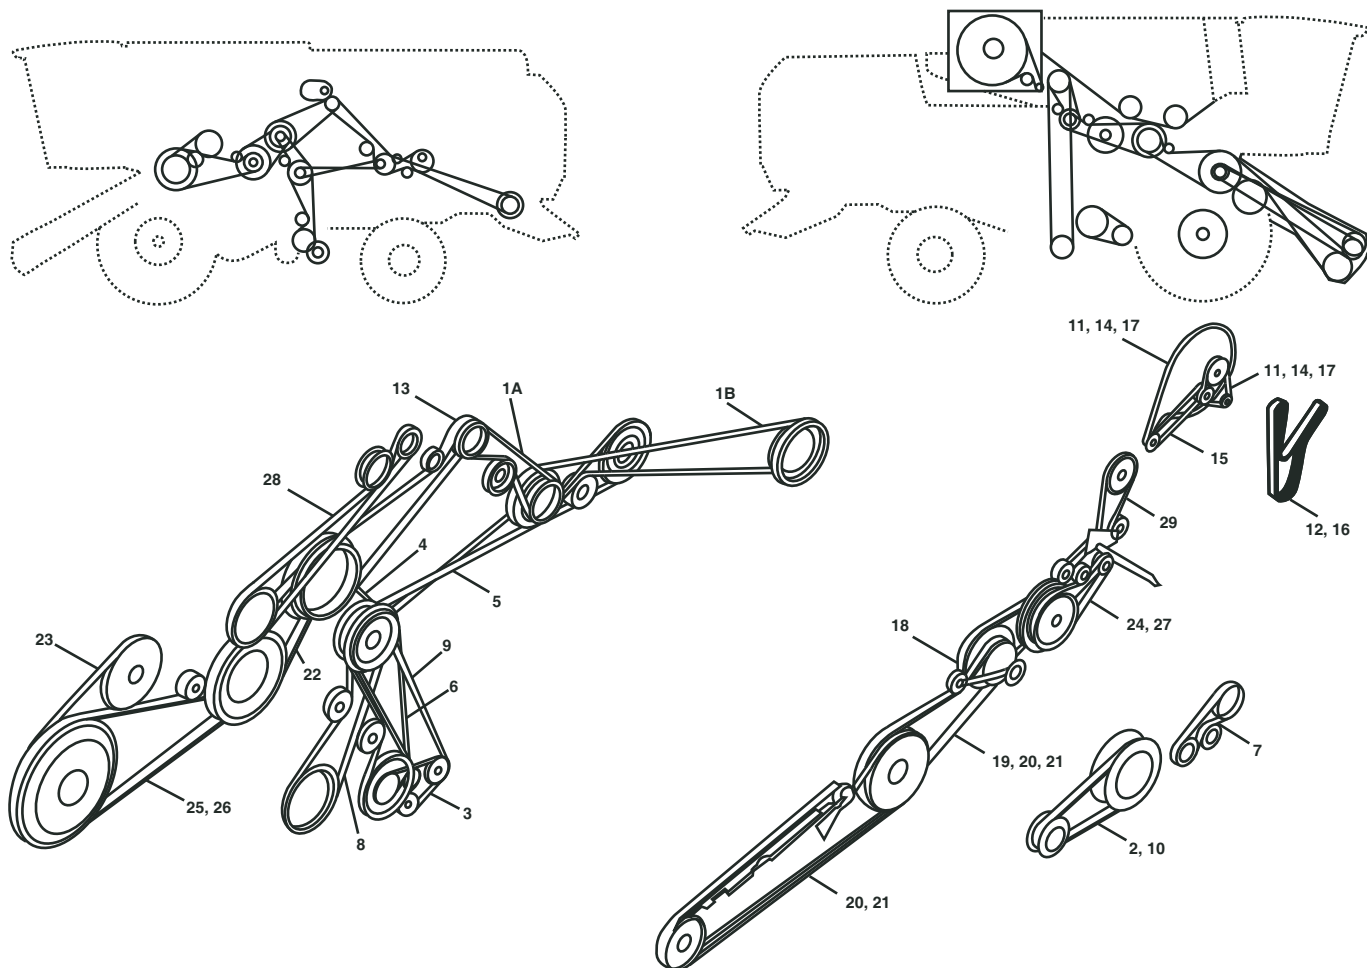

NEW HOLLAND CX 760

Belt No.		No. of Belts	OEM Part No.	PIX Part No.
1A	Chopper Drive	1	84075345	A-84075345
1B	Chopper Drive	1	84075635	A-84075635
2	Grass Seed Equipment - Accessories For Self Levelling Only	1	84023277	A-84023277
2	Grass Seed Equipment - Accessories For Fixed Shoe Only	1	84023278	A-84023278
3	Shaker Shoe Drive - Self-levelling	2	84056913	A-84056913
4	Intermediate Shaft - Cleaning Drive	1	84057392	A-84057392
5	Straw Walker Drive	1	84057482	A-84057482
6	Shaker Shoe & Tailings Elevator Drive - Self Levelling	1	84057874	A-84057874
7	Tailings Elevators - Bottom Auger & (right Hand)drive	2	84058339	A-84058339
8	Shaker Shoe Drive - Fixed Shoe	1	84432785	A-84432785
9	Tailings Elevator Drive - Fixed Shoe	1	84435035	A-84435035
10	Main Fan Variable Speed Drive For Self Levelling Only	1	9502654	A-9502654
10	Main Fan Variable Speed Drive For Fixed Shoe Only	1	919739	A-919739
11	Rotary Screen And Fan	1	84057085	A-84057085
12	Alternator, Waterpump And Air Compressor	1	84057710	A-84057710
13	Main Drive	1	84057914	A-84057914
14	Rotary Screen And Fan	2	84061465	A-84061465
15	Blow-off System, Air Compressor	2	84061465	A-84061465
17	Rotary Screen And Fan, For High Speed Fanonly	2	87337385	A-87337385