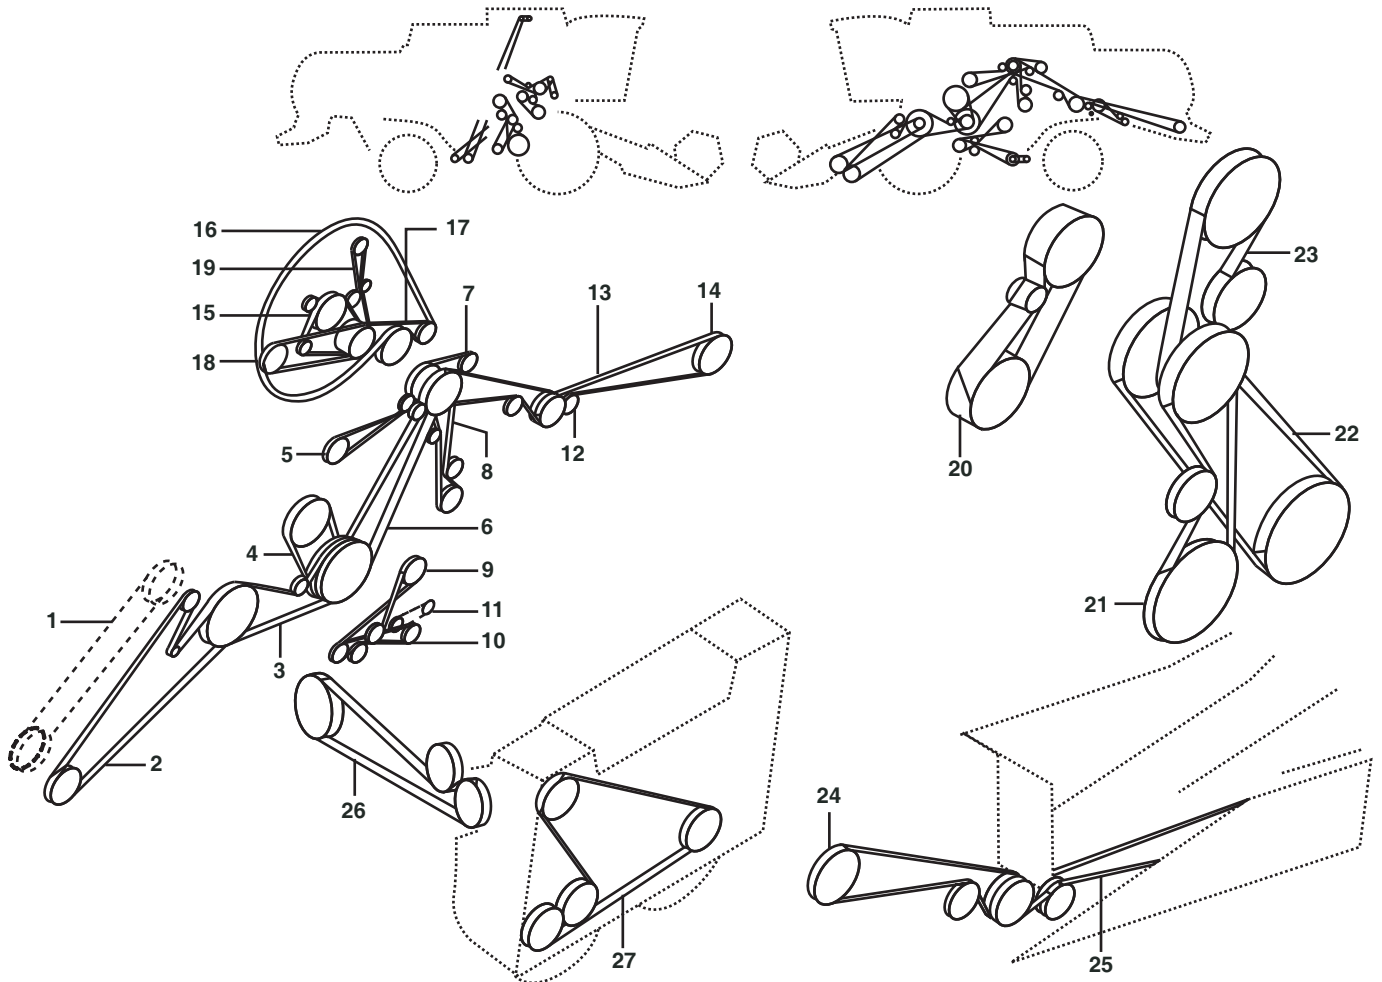

NEW HOLLAND CS 6060

Belt No.		No. of Belts	OEM Part No.	PIX Part No.
2	Straw Elevator Drive, 2HB	1	84981586	A-84981586
2	Straw Elevator Drive, 3HB	1	84991234	A-84991234
3	Header Drive Engaging idler 2HB Only	1	84446792	A-84446792
3	Header Drive Engaging idler 3HB Only	1	89817374	A-89817374
4	Drum Variator	1	84035748	A-84035748
5	Grain Tank Discharge	1	84462590	A-84462590
6	Main Drive	1	84993120	A-84993120
7	Hydrostatic Pump Drive	1	80427456	A-80427456
9	Straw Walker Drive	1	87521887	A-87521887
10	Grain Elevator Bottom Auger	1	80422731	A-80422731
12	Chaff Spreader	1	84790244	A-84790244
13	Chopper Drive	1	84075955	A-84075955
14	Chopper Drive	1	84076421	A-84076421
15	Drive, Rotary Screen & Fan	2	84061465	A-84061465
16	Drive, Rotary Screen & Fan	1	84989965	A-84989965
17	Alternator Drive	1	747177	A-747177
19	Hydrostatic Pump Drive	1	87721960	A-87721960
20	Drum Drive	1	84072772	A-84072772
20	Drum Drive, Rotation Speed Slow	1	84072815	A-84072815
21	Straw Shaker Drive	1	84817635	A-84817635
22	Fan Vari-drive	1	84073979	A-84073979