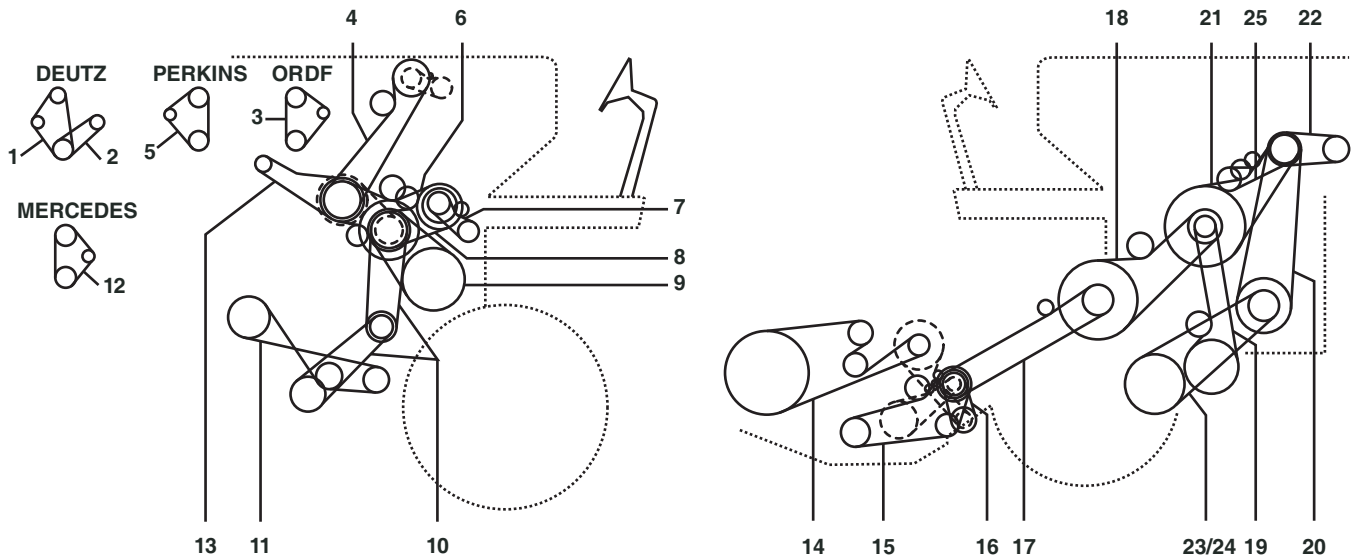

Belt No.		No. of Belts	OEM Part No.	PIX Part No.
1	Fan Drive (deutz Engine)	1	80336386	A-80336386
2	Alternator Drive (deutz Engine)	1	80336426	A-80336426
2	Alternator Drive (deutz Engine)	1	80386155	A-80386155
3	Fan Drive (ford Engine)	1	80371222	A-80371222
4	Elevator Drive Grain	1	80230059	A-80230059
4	Elevator Drive Grain With Grain Tank Extension	1	80230062	A-80230062
6	Tailings Elevator Drive	1	80230057	A-80230057
7	Return Auger Drive	1	80230041	A-80230041
8	Unloading System	1	80230103	A-80230103
9	Drum Drive Variable Speed	1	80230078	A-80230078
10	Fan Drive Variable Speed	2	80230056	A-80230056
11	Straw Walker - Eccentric	1	80230108	A-80230108
13	Straw Walker - Eccentric	1	80230108	A-80230108
14	Reel Drive	1	80333255	A-80333255
15	Knife Drive	1	80337415	A-80337415
16	Reel Drive Variable Speed	1	80334065	A-80334065
17	Intermediate Knife Drive	1	80330715	A-80330715
18	Straw Elevator Drive	1	80230073	A-80230073
19	Eccentric Shaft Drive	1	80230060	A-80230060
20	-	1	80230077	A-80230077
21	Beater Drive	1	80230080	A-80230080
22	Hydraulic Pump Drive	1	80230043	A-80230043
23	Traction Drive (for Pulley Dia 450mm)	1	80230077	A-80230077
24	Traction Drive (for Pulley Dia 500mm)	1	80354115	A-80354115
25	Auger Drive	1	80309364	A-80309364