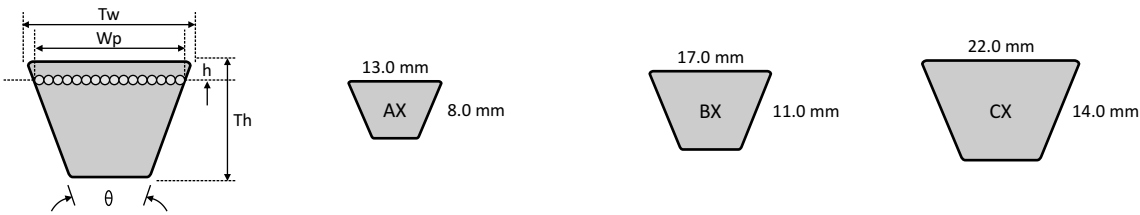

PIX-HARVESTER®-XR

Moulded Raw Edge Cogged, Harvester Belts

Classical Section

Section	Dimensions			Recommended Minimum Pulley Diameter (mm)	Manufacturing Range	
	Tw (mm)	Th (mm)	Angle (Degrees)		Min (inch / mm)	Max (inch / mm)
AG-AX	13.0	8.0	36	63	21.5 / 200	550 / 5100
AG-BX	17.0	11.0	36	90	21.5 / 200	550 / 5100
AG-CX	22.0	14.0	36	140	23.5 / 597	200 / 5080