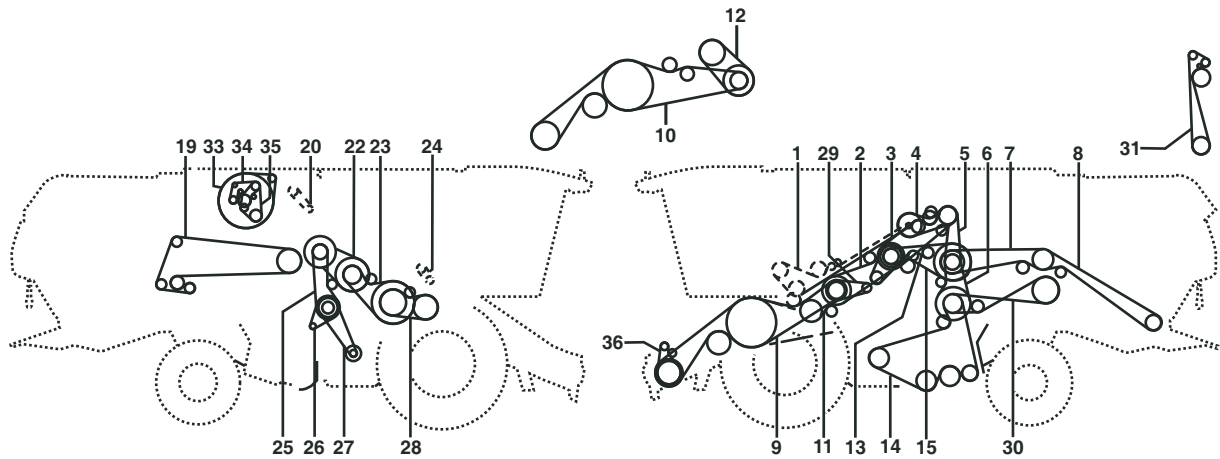

CLAAS LEXION 530 MONTANA

Belt No.		No. of Belts	OEM Part No.	PIX Part No.
2	Cutterbar Drive 1ste Stage	1	644892.0	A-644892.0
3	Threshing Mechanism Drive P02/540/541/670/671	1	352371.1	A-352371.1
3	Threshing Mechanism Drive P02/660/661 From No. 58200137	1	352403.0	A-352403.0
3	Threshing Mechanism Drive P02/590/591 P02/660/661	1	667453.0	A-667453.0
4	Grain Tank Unloading	1	667250.0	A-667250.0
5	Chopper Drive, 1ste Stage At Motor 3126b, C9	1	667958.3	A-667958.3
5	Chopper Drive, 1ste Stage At Motor C6.6	1	355696.0	A-355696.0
6	Sieve Pan 2nd Stage	1	667252.0	A-667252.0
7	Chopper Drive, 2nd Stage	1	061700.1	A-061700.1
8	Chopper Drive, 3rd Stage Rigid Chopper	1	628888.0	A-628888.0
9	Cutterbar Drive, 2nd Stage W/o Variable Speed Drive	2	667454.0	A-667454.0
10	Cutterbar Drive 3rd Stage With Variable Speed Drive	2	667551.1	A-667551.1
11	Synchronous Drive	1	667249.0	A-667249.0
12	Cutterbar Variator	1	667530.1	A-667530.1
13	Chaff Spreader	1	746508.1	A-746508.1
14	Cleaning, 3rd Stage	1	667651.0	A-667651.0
15	Cleaning, 1ste Stage	1	644209.0	A-644209.0
19	Finger Roller	1	628991.0	A-628991.0
22	Drum Variator	1	667248.0	A-667248.0
23	Drum Drive	1	176442.1	A-176442.1
25	Fan Drive	4	746506.0	A-746506.0
26	Suction Fan	1	644781.0	A-644781.0
27	Fan Variator	1	667457.0	A-667457.0
28	Pre - Drum Drive	1	667251.1	A-667251.1
29	Hydraulic Reel Drive	1	829094.0	A-829094.0
30	Straw Walker Drive	1	667477.0	A-667477.0
31	Straw Spreader	1	539443.0	A-539443.0
33	Radiator Screen 2nd Stage	1	545689.0	A-545689.0
34	At Motor 3126b	1	796474.0	A-796474.0
35	Fan Drive At Motor 3126b	1	796450.0	A-796450.0
35	At Motor C9	1	584627.1	A-584627.1
35	At Motor C6.6	1	580157.0	A-580157.0
36	Suction Blower E - Channel	1	765985.0	A-765985.0