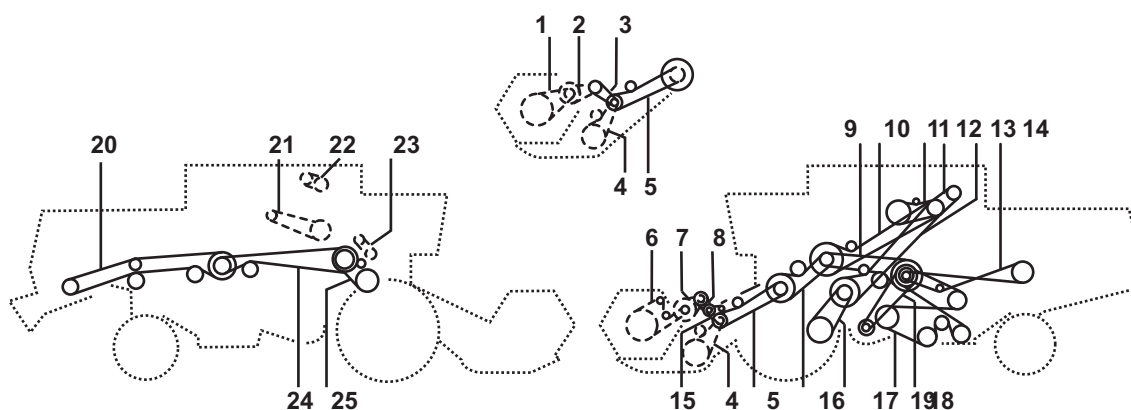

CLAAS DOMINATOR 48

Belt No.		No. of Belts	OEM Part No.	PIX Part No.
3	-	1	778561.0	A-778561.0
5	-	1	724301.0	A-724301.0
8	-	1	670224.0	A-670224.0
9	-	1	724141.0	A-724141.0
10	-	1	724101.0	A-724101.0
11	-	1	673614.0	A-673614.0
12	-	1	767057.0	A-767057.0
13	-	1	724180.0	A-724180.0
14	-	1	785176.0	A-785176.0
16	-	1	724168.0	A-724168.0
17	-	1	629756.0	A-629756.0
18	-	1	724248.0	A-724248.0
19	-	1	603380.0	A-603380.0
24	-	2	061872.0	A-061872.0
25	-	1	603247.0	A-603247.0
25	-	1	603015.0	A-603015.0