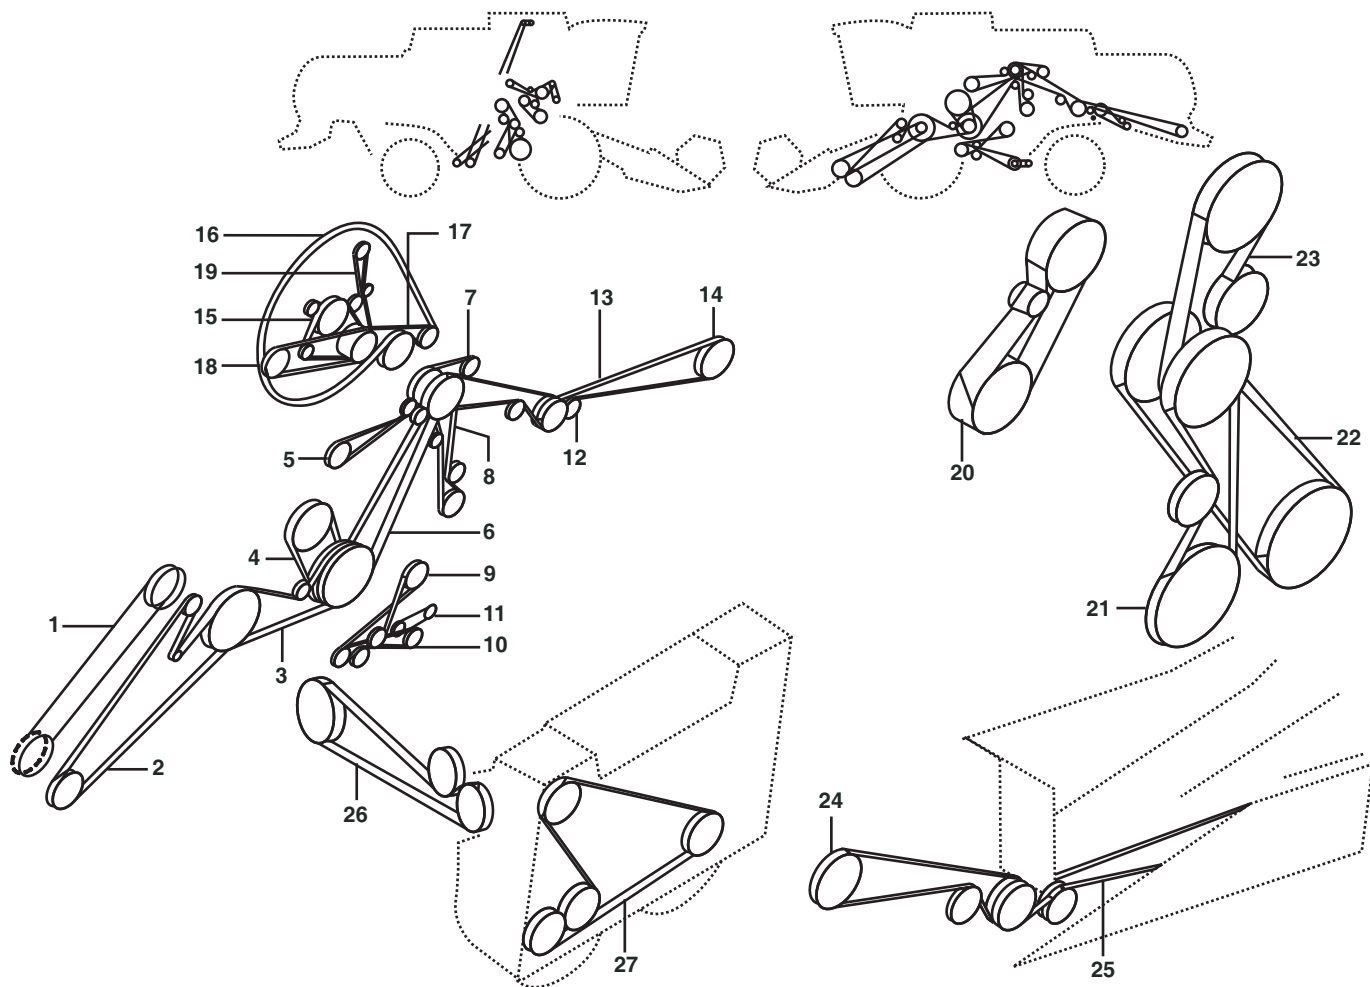

Belt No.		No. of Belts	OEM Part No.	PIX Part No.
2	Straw Elevator Drive, 2hb	1	84981586	A-84981586
2	Straw Elevator Drive, 3hb	1	84991234	A-84991234
3	Header Drive Engagingidler 2hb Only	1	84446792	A-84446792
3	Header Drive Engagingidler 3hb Only	1	89817374	A-89817374
4	Drum Variator	1	84035748	A-84035748
5	Grain Tank Discharge	1	84462590	A-84462590
6	Main Drive	1	84993120	A-84993120
7	Hydrostatic Pump Drive	1	80427456	A-80427456
8	Hydrostatic Pump Drive	1	84607713	A-84607713
9	Straw Walker Drive	1	87521887	A-87521887
10	Grain Elevator Bottom Auger	1	80422731	A-80422731
12	Chaff Spreader	1	84790244	A-84790244
13	Chopper Drive	1	84075955	A-84075955
14	Chopper Drive	1	84076421	A-84076421
15	Drive, Rotary Screen And Fan	2	84061463	A-84061463
16	Drive, Rotary Screen And Fan	1	87374615	A-87374615
17	Alternator Drive	1	84817626	A-84817626
20	Drum Drive	1	84072772	A-84072772
20	Drum Drive, Rotation Speed Slow	1	84072815	A-84072815