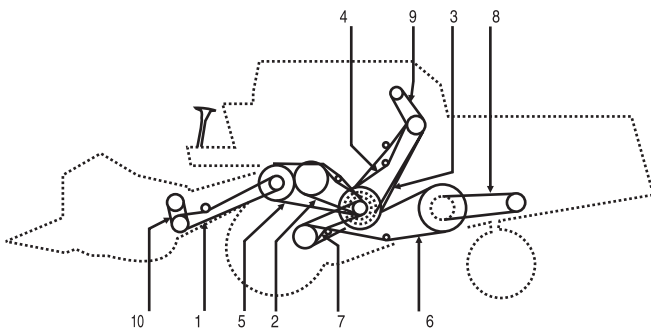

Belt No.		No. of Belts	OEM Part No.	PIX Part No.
1	Knife Drive	1	610833.0	A-610833.0
1	Knife Drive	2	610830.0	A-610830.0
2	Cylinder Variator Drive	2	617309.0	A-617309.0
3	Main Drive	1	630144.0	A-630144.0
3	Main Drive	1	653059.0	A-653059.0
3	Main Drive	1	653062.0	A-653062.0
3	Main Drive	1	653064.0	A-653064.0
4	Cylinder Drive	1	653060.0	A-653060.0
5	Cutting Table Drive	1	653063.0	A-653063.0
6	Shaker Shoe Drive	1	653120.0	A-653120.0
7	Fanning Mill	1	653121.0	A-653121.0
8	Shaker Shoe Drive	1	653450.0	A-653450.0
9	Hydraulic Pump Drive	1	656028.0	A-656028.0
10	Reel Drive Variable Speed	1	778561.0	A-778561.0
11	Tank Unloader Drive	1	653779.0	A-653779.0
12	Straw Walker Drive	1	653933.0	A-653933.0
13	Traction Drive	1	655408.0	A-655408.0
14	Turning Drum Drive	1	750294.0	A-750294.0