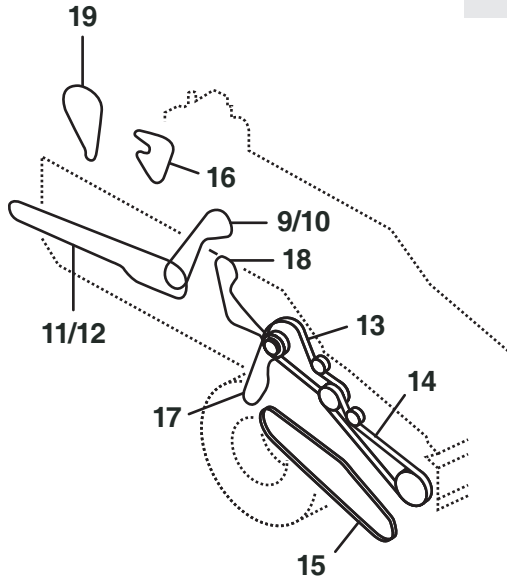

GLENER A86

Belt No.		No. of Belts	OEM Part No.	PIX Part No.
1	Bin Unloader Drive	1	71410767	A-71410767
2	Grain Elevator Drive	1	71410765	A-71410765
3	Shaker Shoe Pitman Drive	1	71390199	A-71390199
4	Beater Drive	1	71388216	A-71388216
5	Main Countershaft Drive	1	71403721	A-71403721
6	Rotor Pumps Drive	1	71406285	A-71406285
7	Propel Pump Drive	1	71406286	A-71406286
8	Feeder Conveyor Drive	1	71427255	A-71427255
9	Spreader Drive (primary)	1	71414420	A-71414420
10	Chopper Drive (primary)	1	71406338	A-71406338
11	Spreader Drive (secondary)	1	1680230W1	A-1680230W1
12	Chopper Drive (secondary)	1	71406339	A-71406339
13	Beater-to-feeder House Jackshaft	1	71398384	A-71398384
14	Jackshaft-to-header Countershaft	1	71399519	A-71399519
15	Variable Speed-to-header Countershaft	1	71399505	A-71399505
17	Variable Speed Cleaning Fan Drive	1	71400662	A-71400662
18	Return Elevator Drive	1	71385801	A-71385801
19	Rotary Screen Drive	1	71396754	A-71396754