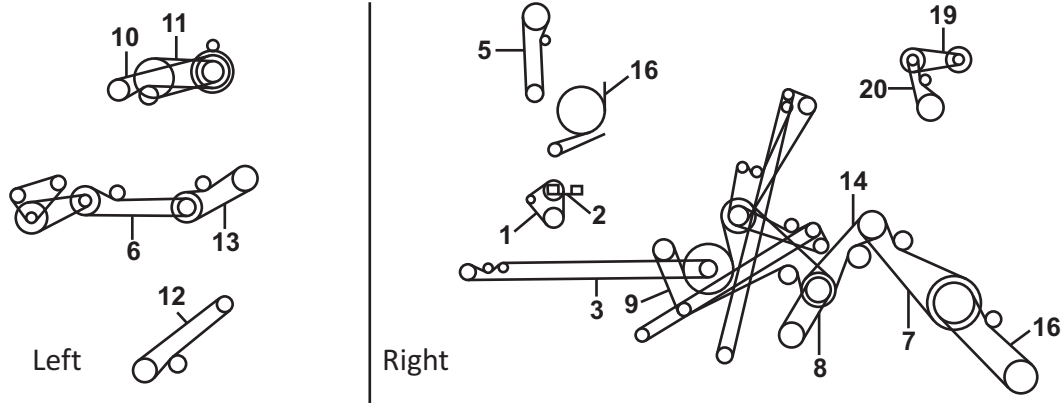

CASE INTL. HARVESTER 1460 US EDITION (23250- ...)1460E

Belt No.		No. of Belts	OEM Part No.	PIX Part No.
1	Alternator, Fan And Waterpump Drive	2	537072R92	A-537072R92
2	Air Conditioning Compressor Drive	1	874097C1	A-874097C1
3	Straw Spreader Drive	1	196371C1	A-196371C1
5	Straw Chopper Drive	1	181012C1	A-181012C1
6	Unloading Auger Drive	1	191290C1	A-191290C1
7	Feeder Drive	1	192738C1	A-192738C1
8	Cleaning Fandrive	1	195396C2	A-195396C2
9	Elevator Drive Unit	1	186509C2	A-186509C2
10	Separator Drive	1	191241C3	A-191241C3
11	Rotor Variatordrive	1	244420A1	A-244420A1
12	Reel Drive Pump Without Rocktrap	1	197414C2	A-197414C2
12	Reel Drive Pump With Rock Trap	1	1315315C1	A-1315315C1
12	Reel Drive Pump Without Rocktrap	1	197411C1	A-197411C1
13	Auxiliary Pump Drive	1	191288C3	A-191288C3
14	Fan Jackshaft Drive	1	191305C1	A-191305C1
15	Feeder Jackshaft Drive	1	1313095C2	A-1313095C2
15	Feeder Jackshaft Drive	1	1313097C3	A-1313097C3
16	Cleaning Unit Drive With Straw Chopper	1	181055C1	A-181055C1
19	Fan Jackshaft Drive	1	181359C1	A-181359C1
20	Fan Jackshaft Slow Speed	1	610521R1	A-610521R1