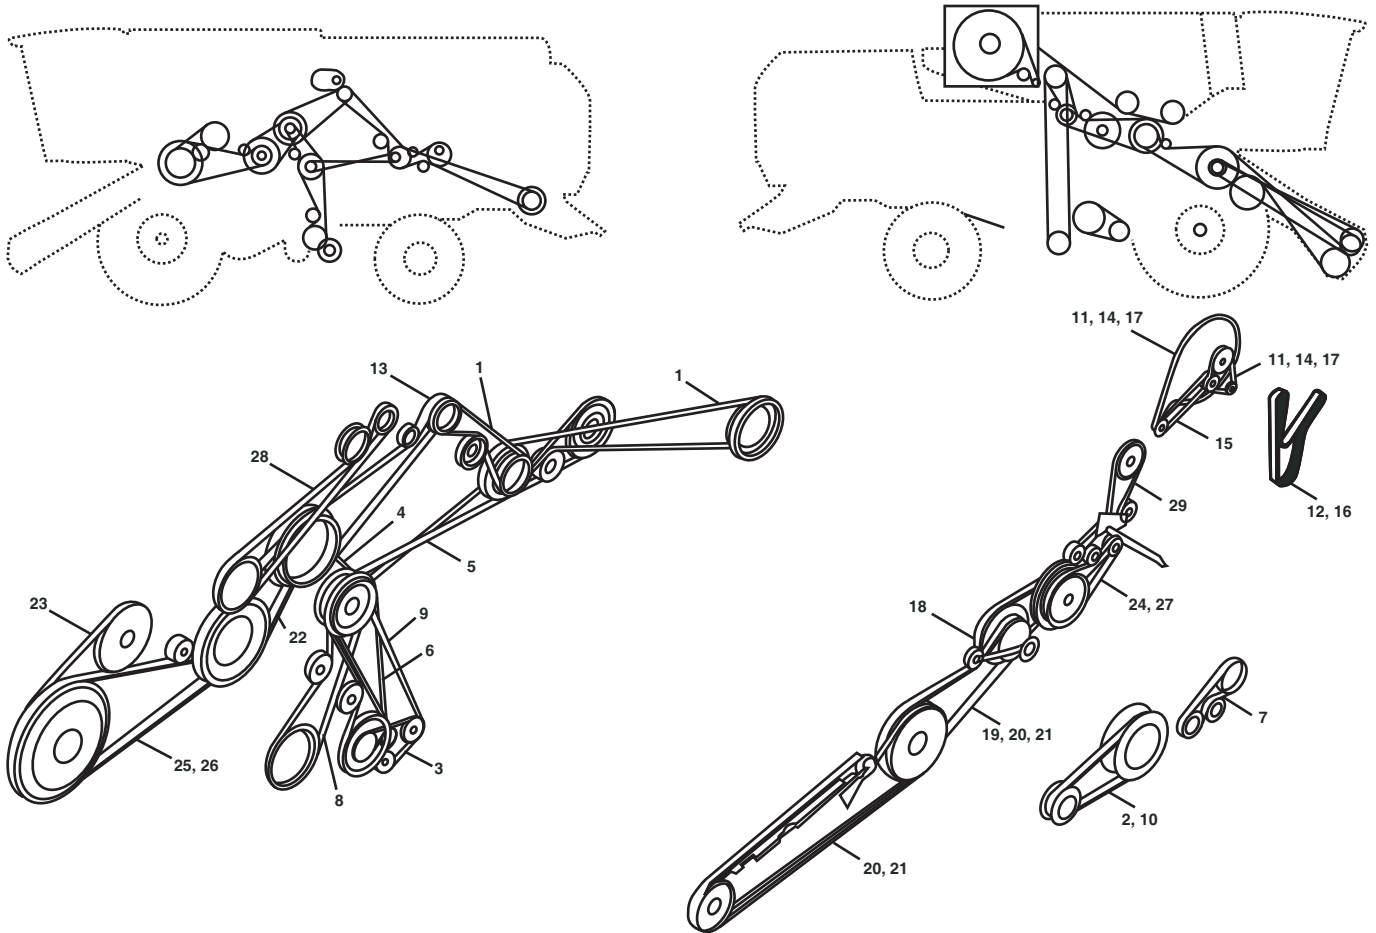

NEW HOLLAND CX 8050

Belt No.		No. of Belts	OEM Part No.	PIX Part No.
1A	Chopper Drive (bsn C723)	1	84075345	A-84075345
1A	Chopper Drive (asn D724)	1	84175581	A-84175581
1B	Chopper Drive (for Russia Only)	1	84075635	A-84075635
1B	Chopper Drive (bsn C723)	1	87339998	A-87339998
1B	Chopper Drive (asn D724)	1	84175580	A-84175580
2	Grass Seed Equip., Accessory, For Self-levelling Only	1	84023277	A-84023277
2	Grass Seed Equip., Accessory, For Fixed Shoe Only	1	84023278	A-84023278
3	Shaker Shoe Drive - Self-levelling	2	84056913	A-84056913
4	Intermediate Shaft For Cleaning Drive, With Slope Compensation	1	84057392	A-84057392
5	Straw Walker Drive (4hb)	1	84057482	A-84057482
6	Shaker Shoe And Tailings Elevator Drive, With Slope Compensation	1	84057874	A-84057874
7	Tailings Elevators, Bottom Auger (right Hand)	2	84058339	A-84058339
8	Shaker Shoe Drive, Fixed Shoe, Without Slope Compensation	1	84432785	A-84432785
9	Tailings Elevator Drive, Fixed Shoe, Without Slopecompensation	1	84435035	A-84435035
10	Fan Vari-drive For Self-levelling Only	1	84817627	A-84817627
10	Fan Vari-drive For Fixed Shoe Only	1	919739	A-919739
11	Drive, Rotary Screen And Fan(bsn C599)	1	84057085	A-84057085