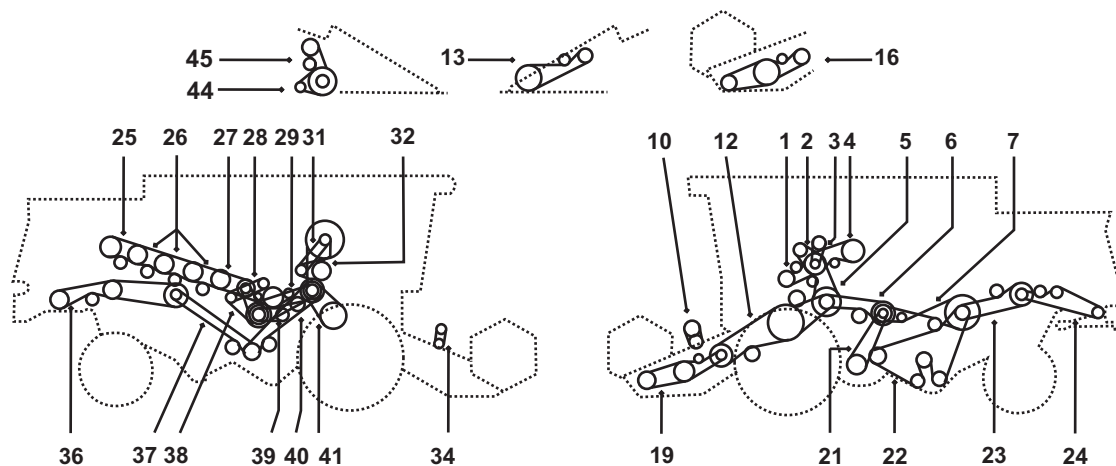

Belt No.		No. of Belts	OEM Part No.	PIX Part No.
1	Cutting Table Drive	1	702509.0	A-702509.0
2	Cylinder Drive	1	702536.0	A-702536.0
3	Reel Drive Variable Speed	1	778561.0	A-778561.0
4	Knife Drive	1	778717.0	A-778717.0
5	Shaker Shoe Drive	2	610830.0	A-610830.0
6	Traction Variator Drive	1	702536.0	A-702536.0
7	Countershaft Drive	1	703314.0	A-703314.0
8	Unloading Grain Tank	1	706087.0	A-706087.0
9	Straw Spreader Drive	1	706829.0	A-706829.0
10	Hydraulic Pump Drive	1	713506.0	A-713506.0
11	Traction Drive	1	720695.0	A-720695.0
12	Turning Drum Drive	1	720696.0	A-720696.0
12	Turning Drum Drive	1	720866.0	A-720866.0
13	Radiator Fan Drive	1	721306.0	A-721306.0
13	Radiator Fan Drive	1	721307.0	A-721307.0
14	Straw Walker Drive	1	774099.0	A-774099.0
15	Fan Mill Variable Speed	1	778561.0	A-778561.0