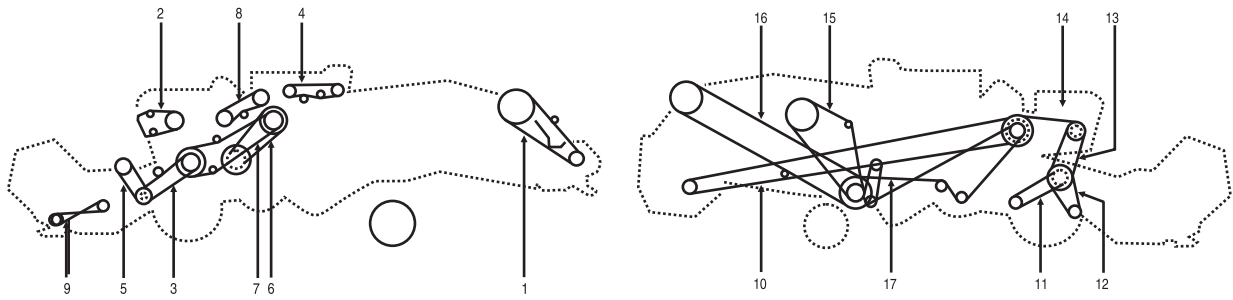

Belt No.		No. of Belts	OEM Part No.	PIX Part No.
1	Baler	1	500863.0	A-500863.0
2	Radiator Fan Drive	1	758719.0	A-758719.0
2	Radiator Fan Drive	1	758662.0	A-758662.0
3	Knife Drive	1	770214.0	A-770214.0
3	Knife Drive	1	778717.0	A-778717.0
4	Spreader Grain In Tank	1	775698.0	A-775698.0
5	Reel Drive Variable Speed	1	778561.0	A-778561.0
6	Cylinder	1	779039.0	A-779039.0
7	Cutting Table Drive	1	779272.0	A-779272.0
7	Cutting Table Drive	1	779214.0	A-779214.0
8	Tank Unloader Drive	1	780419.0	A-780419.0
9	Pick Up Drive	1	800309.0	A-800309.0
10	Straw Chopper Drive	1	551190.0	A-551190.0
11	Traction Variator Drive	1	751112.0	A-751112.0
13	Traction Drive	1	758853.0	A-758853.0
14	Threshing Machine	1	758854.0	A-758854.0
16	Shaker Shoe Fan Elevator - Baler	1	779212.0	A-779212.0
17	Shaker Shoe Fan Elevator	1	779213.0	A-779213.0