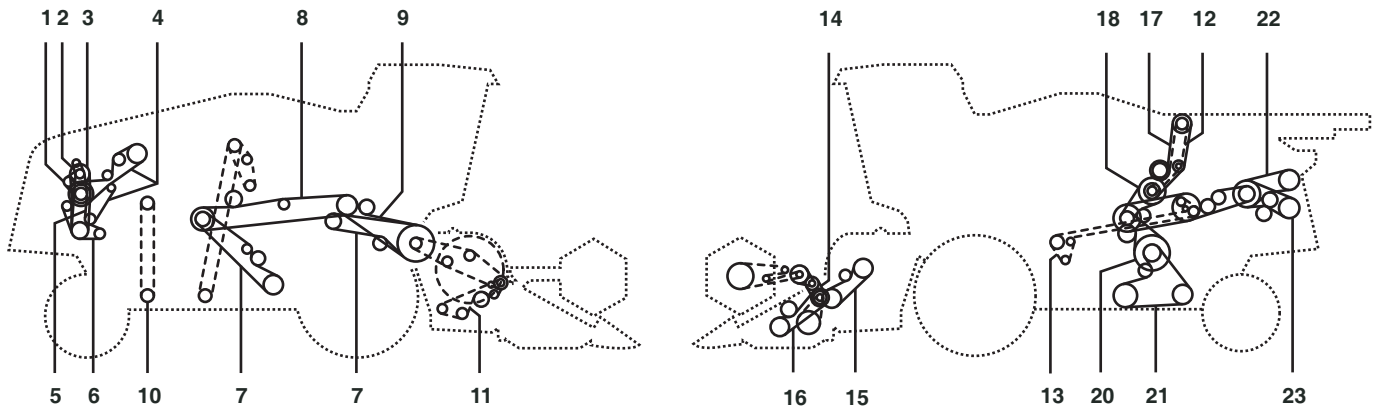

LAVERDA MX 300 R

Belt No.		No. of Belts	OEM Part No.	PIX Part No.
4	Oil Coolingfan	1	340433183	A-340433183
6	Compressor Drive	1	340433125	A-340433125
7	-	1	340433311	A-340433311
8	Cylinder Drive	1	344311137	A-344311137
9	Cylinder Drive	1	344311127	A-344311127
14	Reel Vari - Drive	1	340434138	A-340434138
16	-	1	340433422	A-340433422
18	Distribution Auger	1	344311113	A-344311113
20	-	1	344311117	A-344311117
23	Hydraulic Pump Drive	1	344311227	A-344311227