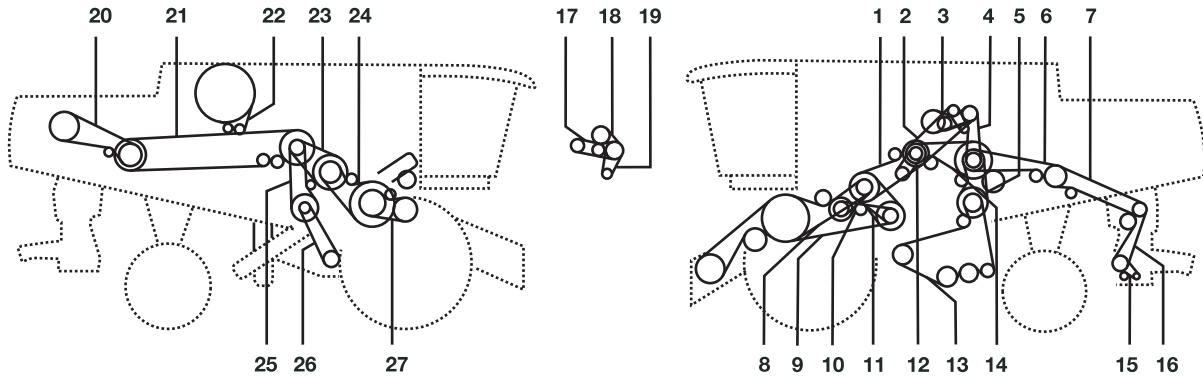

Belt No.		No. of Belts	OEM Part No.	PIX Part No.
0	Reel Drive Variable Speed	1	670244.1	A-670244.1
0	Knife Drive	1	742025.0	A-742025.0
1	Clutch Forcutterbar Drive	1	667255.0	A-667255.0
2	Tensioner For Threshing Mechanical Drive	1	667881.0	A-667881.0
3	Discharge Drive Grain Tank	1	667250.0	A-667250.0
4	Straw Chopper Drive - 1st Stage	1	644685.1	A-644685.1
5	Sieve Pan Drive - 2nd Stage	1	667252.0	A-667252.0
6	Straw Chopper Drive - 2nd Stage	1	061700.1	A-061700.1
7	Straw Chopper Drive - 2nd Stage	1	661298.0	A-661298.0
7	Straw Chopper Drive - 2nd Stage	1	749712.0	A-749712.0
8	Cutterbar Drive Without Variator Drive	2	667454.0	A-667454.0
9	Cutterbar Drive With Variable Speed Drive	2	667551.0	A-667551.0
10	Impeller Drum Drive	1	667249.0	A-667249.0
11	Cutterbar Drive With Variable Speed Drive	1	667530.0	A-667530.0
12	Hydraulic Pump Drive	1	758719.0	A-758719.0
12	Hydraulic Pump Drive	1	233843.1	A-233843.1
13	Sieve Pan Drive 2nd Stage	1	667651.0	A-667651.0
14	Sieve Pan Drive - 1st Stage	1	644209.0	A-644209.0
15	Uni Spreaderdrive - 2nd Stage	1	667891.0	A-667891.0
16	Uni Spreaderdrive - 1st Stage	1	667798.2	A-667798.2
17	Compressor Drive	1	667560.1	A-667560.1
18	Rotary Screen Fan And Drive	1	667242.0	A-667242.0
19	Rotary Screen Drive	1	667456.0	A-667456.0
20	Hybrid Drive - 2nd Stage	1	667427.0	A-667427.0
20	Hybrid Drive - 2nd Stage	1	667983.0	A-667983.0
21	Hybrid Drive - 1st Stage	1	667554.0	A-667554.0
22	Rotary Screen Drive	1	667561.1	A-667561.1
23	Threshing Drum Variator Drive	1	667248.0	A-667248.0
24	Threshing Drum Variator Drive	1	667458.0	A-667458.0
25	Fan Drive - 1st Stage	1	742026.0	A-742026.0
26	Fan Intermediate Drive	1	667457.0	A-667457.0
27	Speed Reducing Gear Box	1	667251.0	A-667251.0