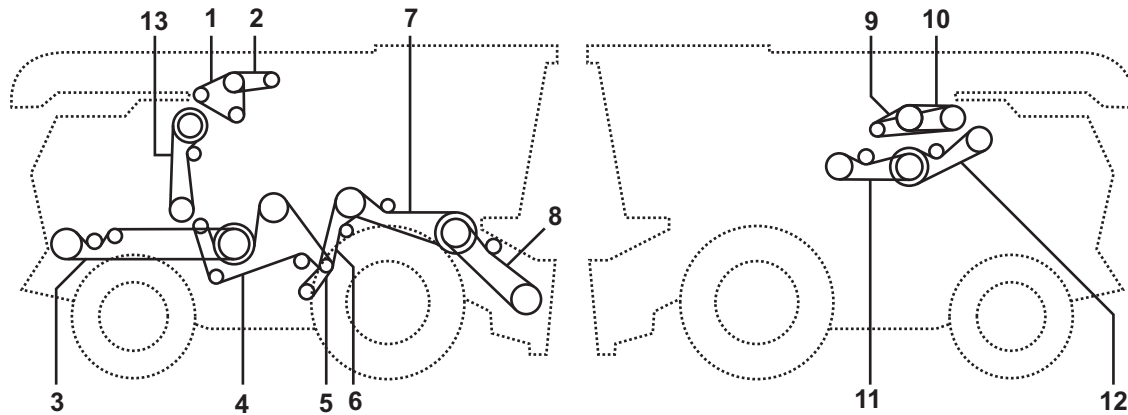

CASE INTL. HARVESTER 5088

Belt No.		No. of Belts	OEM Part No.	PIX Part No.
1	Fan Drive	1	87755884	A-87755884
2	A/c Compressor	1	87311867	A-87311867
3	Straw Spreader Drive	1	84163222	A-84163222
4	Cleaning System Drive (with Beater)	1	87476487	A-87476487
4	Cleaning System Drive (with Chopper)	1	87476486	A-87476486
5	Cleaning Fandrive	1	301146A1	A-301146A1
6	Fan Jackshaft Drive	1	87642957	A-87642957
7	Feeder Drive (with Rock Trap)	1	87629601	A-87629601
7	Feeder Drive (w/o Rock Trap)	1	87629602	A-87629602
8	Header Drive (with Rock Trap)	1	87332159	A-87332159
8	Header Drive (w/o Rocktrap)	1	87332161	A-87332161
9	Separator Drive	1	84137716	A-84137716
10	Rotor Drive	1	84194650	A-84194650
11	Unloader Drive	1	87566055	A-87566055
12	Auxiliary Pump Dr (w/2.5 Bu/sec Unloader)	1	87330894	A-87330894
12	Auxiliary Pump Dr (w/3.0 Bu/sec Unloader)	1	87549556	A-87549556
13	Straw Chopper Drive	1	87330903	A-87330903