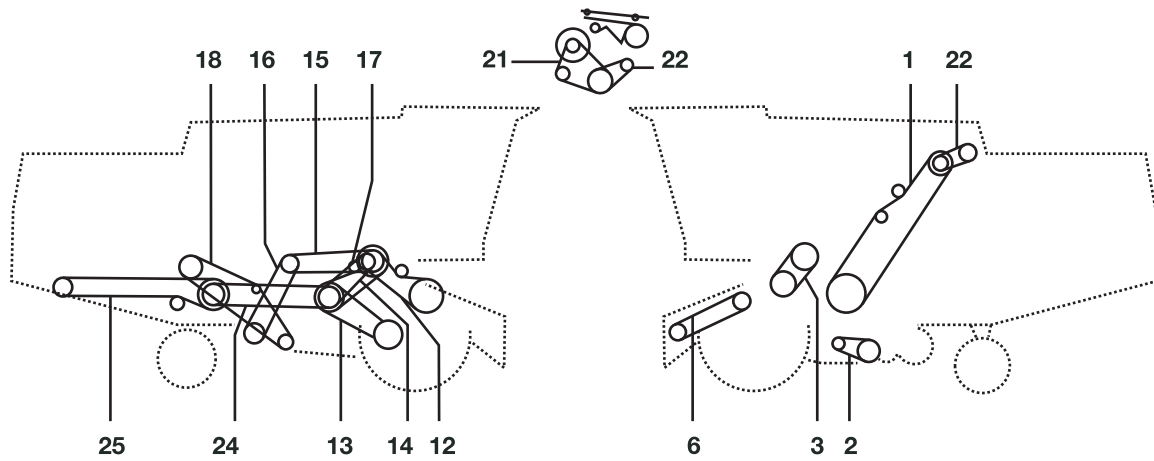

Belt No.		No. of Belts	OEM Part No.	PIX Part No.
0	Cutting Mechanical Countershaft - Knife Drive	1	6210991	A-6210991
0	Reel Drive Variable Speed	1	6215217	A-6215217
1	Main Drive	1	6215243	A-6215243
1	Main Drive	1	6285949	A-6285949
2	Countershaft - Fan Drive	1	6215197	A-6215197
3	Straw Stripper Drum - Threshing Drum	1	6215220	A-6215220
6	Feeder Channel - Countershaft	1	6215205	A-6215205
12	Straw Stripper Drum - Feed Channel	1	6215204	A-6215204
13	Countershaft - Travel Speed Variator	1	6215216	A-6215216
14	Countershaft - Grain Tank	1	6212924	A-6212924
15	Straw Stripper Drum - Tension Arm	1	6210991	A-6210991
16	Return Elevator - Tension Arm	1	6210991	A-6210991
18	Straw Walker - Grain Elevator	1	6210927	A-6210927
22	Alternator Drive	1	2235180	A-2235180
24	Chopper Drive	1	6273236	A-6273236