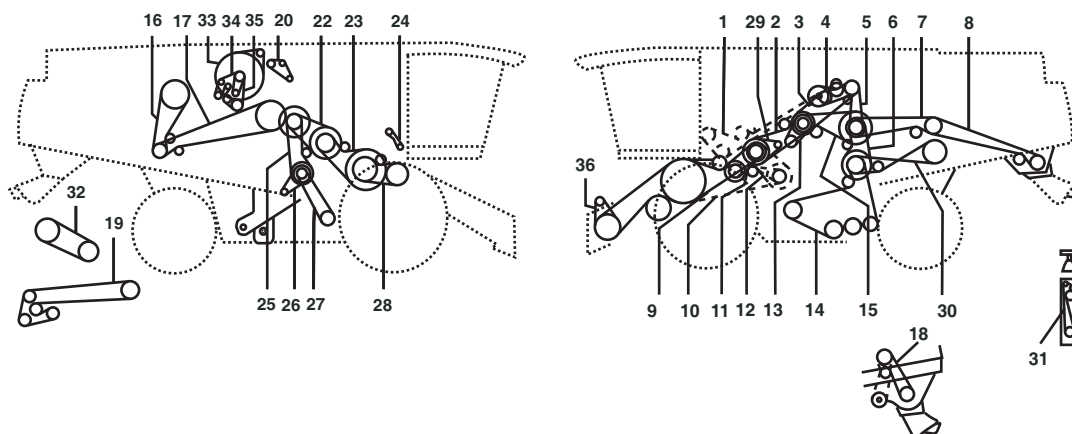

Belt No.		No. of Belts	OEM Part No.	PIX Part No.
2	Cutterbar Drive, 1ste Stage	1	667255.0	A-667255.0
3	Threshing Mechanism Drive	1	352403.0	A-352403.0
4	Grain Tank Unloading	1	667250.0	A-667250.0
5	Chopper Drive 1ste Stage	1	667958.3	A-667958.3
6	Sieve Pan, 2nd Stage	1	667252.0	A-667252.0
7	Chopper Drive, 2nd Stage	1	061700.1	A-061700.1
8	Chopper Drive, 3rd Stage Adjustable Chopper	1	061700.1	A-061700.1
8	Chopper Drive, 3rd Stage Rigid Chopper From No. 54402246	1	749828.0	A-749828.0
8	No. 54401896 - 54402245	1	628888.0	A-628888.0
8	To No. 54401895	1	749828.0	A-749828.0
9	Cutterbar Drive, 2nd Stage W/o Variable Speed Drive	2	667454.0	A-667454.0
10	Cutterbar Drive, 3rd Stage With Variable Speed Drive	2	667551.1	A-667551.1
11	Synchronous Drive	1	667249.0	A-667249.0
12	Cutterbar Variator	1	667530.1	A-667530.1
13	Chaff Spreader	1	758719.0	A-758719.0
14	Cleaning, 3rd Stage	1	667651.0	A-667651.0
15	Cleaning, 1st Stage	1	644209.0	A-644209.0
16	Intensive Separation System, Short	1	667973.0	A-667973.0
17	Intensive Separation System, Long	1	667974.0	A-667974.0
18	Chopper Drive, 4th Stage	1	661093.0	A-661093.0
19	Finger Roller	1	509035.1	A-509035.1
22	Drum Variator	1	667248.0	A-667248.0
23	Drum Drive	1	176442.1	A-176442.1
25	Fan Drive	1	742026.0	A-742026.0
26	Suction Fan	1	644781.0	A-644781.0
27	Fan Variator	1	667457.0	A-667457.0
28	Pre - Drum Drive	1	667251.1	A-667251.1
29	Hydraulic Reel Drive	1	829094.0	A-829094.0
30	Straw Walker Drive	1	667477.0	A-667477.0
31	Straw Spreader	1	539443.0	A-539443.0
32	Drum Variator 2nd Stage	1	667248.0	A-667248.0
33	Radiator Screen 2nd Stage	1	545689.0	A-545689.0
34	Engine C9	1	796474.0	A-796474.0
35	Fan Drive	1	796450.0	A-796450.0
36	Suction Blower E - Channel	1	765985.0	A-765985.0