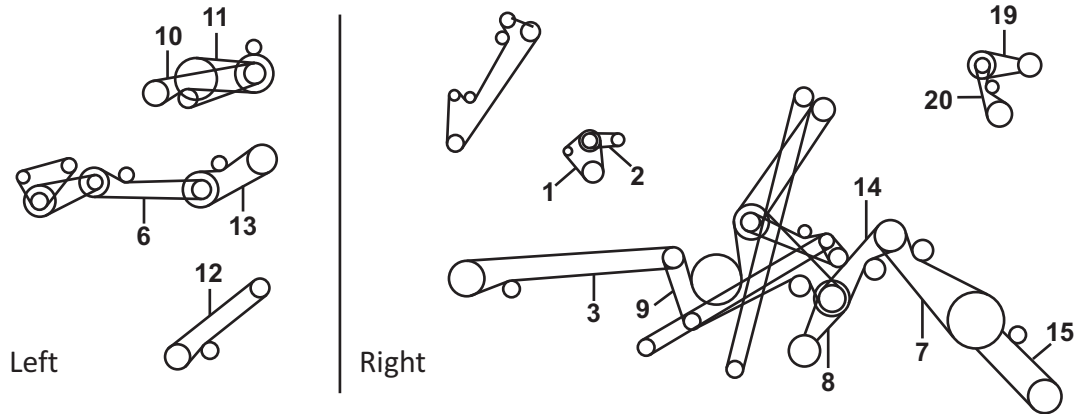

CASE INTL. HARVESTER 1460 - US EDITION (23247 - ...)

Belt No.		No. of Belts	OEM Part No.	PIX Part No.
1	Alternator, Fan and Waterpump Drive	2	537072R92	A-537072R92
2	Air Conditioning Compressor Drive	1	874097C1	A-874097C1
3	Straw Spreader Drive	1	153359C1	A-153359C1
6	Unloading Auger Drive	1	191290C1	A-191290C1
7	Feeder Drive	1	192738C1	A-192738C1
8	Cleaning Fan Drive	1	195396C2	A-195396C2
9	Elevator Drive Unit	1	186509C2	A-186509C2
9	Elevator Drive Unit	1	192360C1	A-192360C1
10	Separator Drive	1	191241C3	A-191241C3
11	Rotor Variator Drive	1	244420A1	A-244420A1
12	Reel Drive Pump Without Rock Trap	1	197414C2	A-197414C2
12	Reel Drive Pump With Rock Trap	1	1315315C1	A-1315315C1
13	Auxiliary Pump Drive	1	191288C3	A-191288C3
14	Fan Jackshaft Drive	1	191305C1	A-191305C1
15	Feeder Jackshaft Drive	1	1313095C2	A-1313095C2
15	Feeder Jackshaft Drive	1	1313097C3	A-1313097C3
19	Fan Jackshaft Drive	1	181359C1	A-181359C1
20	Fan Jackshaft Slow Speed	1	610521R1	A-610521R1