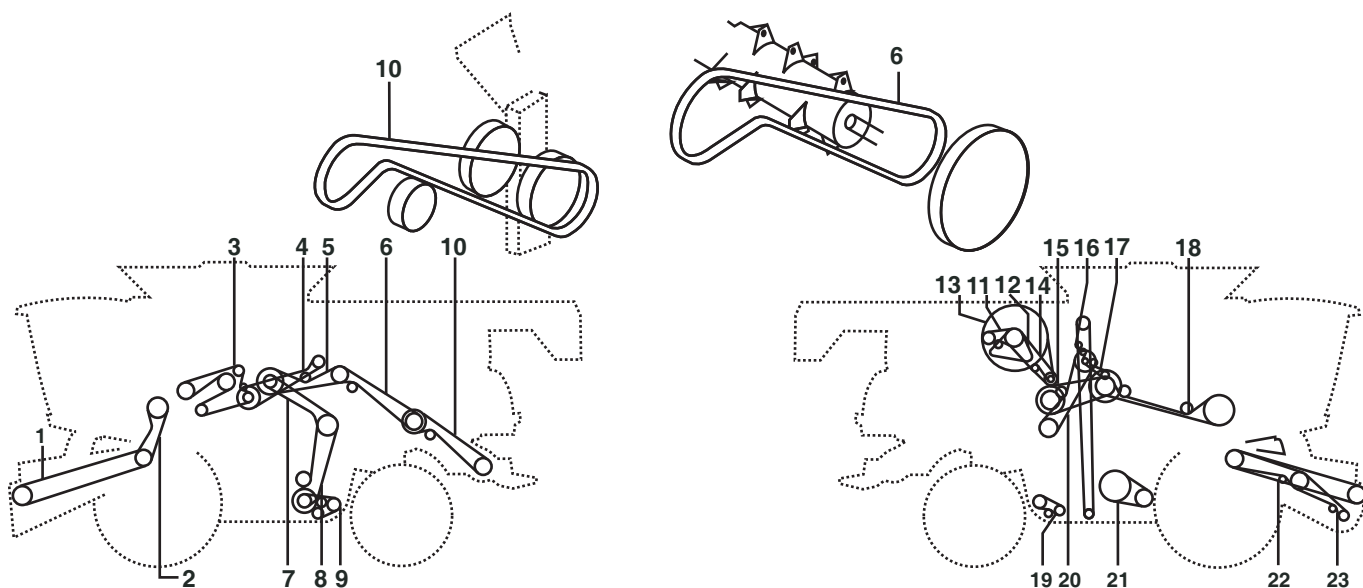

NEW HOLLAND CR 9060

Belt No.		No. of Belts	OEM Part No.	PIX Part No.
1-2	Straw Elevator Drive	1	84072421	A-84072421
4	Unloading Auger	1	87011585	A-87011585
5	Main Drive (bsn C575)	1	86566606	A-86566606
5	Main Drive (asn D576)	1	87580097	A-87580097
6	Chopper Drive (bsn C579)	1	87031779	A-87031779
6	Chopper Drive (asn D580)	1	87580100	A-87580100
7	Beater Drive (bsn C579)	1	86566286	A-86566286
7	Beater Drive (asn D580)	1	87580099	A-87580099
8	Beater Drive	1	86566287	A-86566287
9	Shaker Shoe Drive - Self-levelling	2	84056913	A-84056913
10	Chopper Drive (bsn C723)	1	87526022	A-87526022
10	Chopper Drive (asn D724)	1	84168012	A-84168012
11	Air Conditioner Unit: Mounting Group - W/o Heating	1	84818007	A-84818007
12	Drive, Rotary Screen And Fan	2	445930	A-445930
13	Drive, Rotary Screen And Fan (bsn C599)	1	84057085	A-84057085
13	Drive, Rotary Screen And Fan (asn D600)	1	87664428	A-87664428
14	Drive, Rotary Screen And Fan	1	87556830	A-87556830
15	Rotor Variator	1	87053804	A-87053804
15	Rotor Variator (reinforced Belt)	1	87676816	A-87676816
18	Feeder Drive	1	86589482	A-86589482
19	Tailings Elevators, Bottom Auger & (R/H) (BSN C675)	2	84058339	A-84058339
20	Grain Elevator Drive	1	87319821	A-87319821
21	Fan Vari-drive	1	84817627	A-84817627
24	Grass Seed Equipment - Accessories	1	84023277	A-84023277