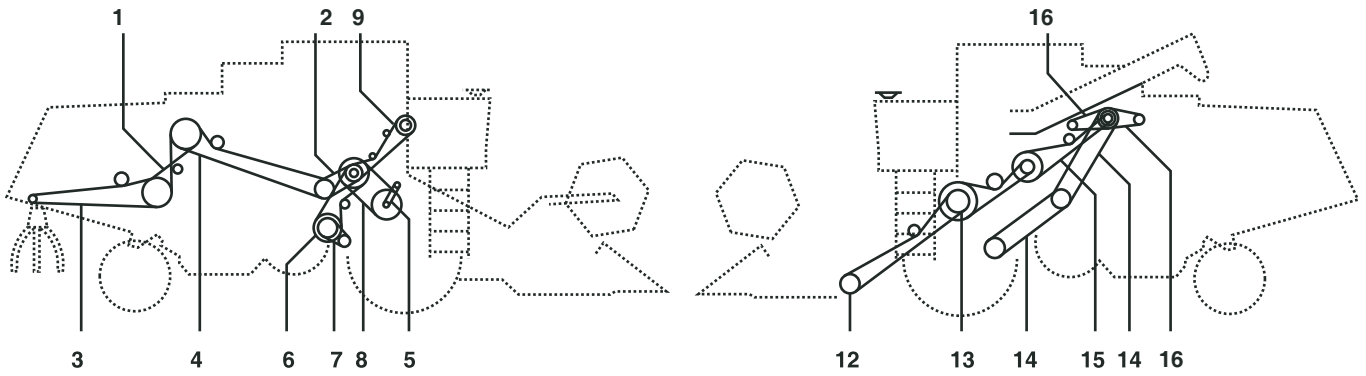

Belt No.		No. of Belts	OEM Part No.	PIX Part No.
1	-	1	Z32883	A-Z32883
2	Straw Walker Drive	1	Z25473	A-Z25473
3	Straw Spreader Drive	1	Z32041	A-Z32041
3	-	1	Z33774	A-Z33774
4	Straw Walker Drive	1	Z30920	A-Z30920
6	Fan Drive	1	Z20703	A-Z20703
7	Fan Drive Variable Speed	1	Z20459	A-Z20459
8	Cylinder Variator drive	1	Z20823	A-Z20823
9	Rotary Screen Drive	1	Z20743	A-Z20743
10	Purify Drive	1	Z31283	A-Z31283
11	Waterpump Drive	1	AT28030	A-AT28030
11	Waterpump Drive	1	T23505	A-T23505
11	Waterpump Drive	1	T20334	A-T20334
12	Sickle Knife Drive	1	Z30130	A-Z30130
12	Sickle Knife Drive	1	Z25670	A-Z25670
13	Straw Elevator Drive	1	Z21501	A-Z21501
13	Straw Elevator Drive	1	Z32568	A-Z32568
14	Traction Vari Drive	2	Z34121	A-Z34121
15	Threshing Drum Variator drive	1	Z21403	A-Z21403
16	Unloading System	1	Z21400	A-Z21400
17	Hydraulic Pump Drive	1	Z30593	A-Z30593