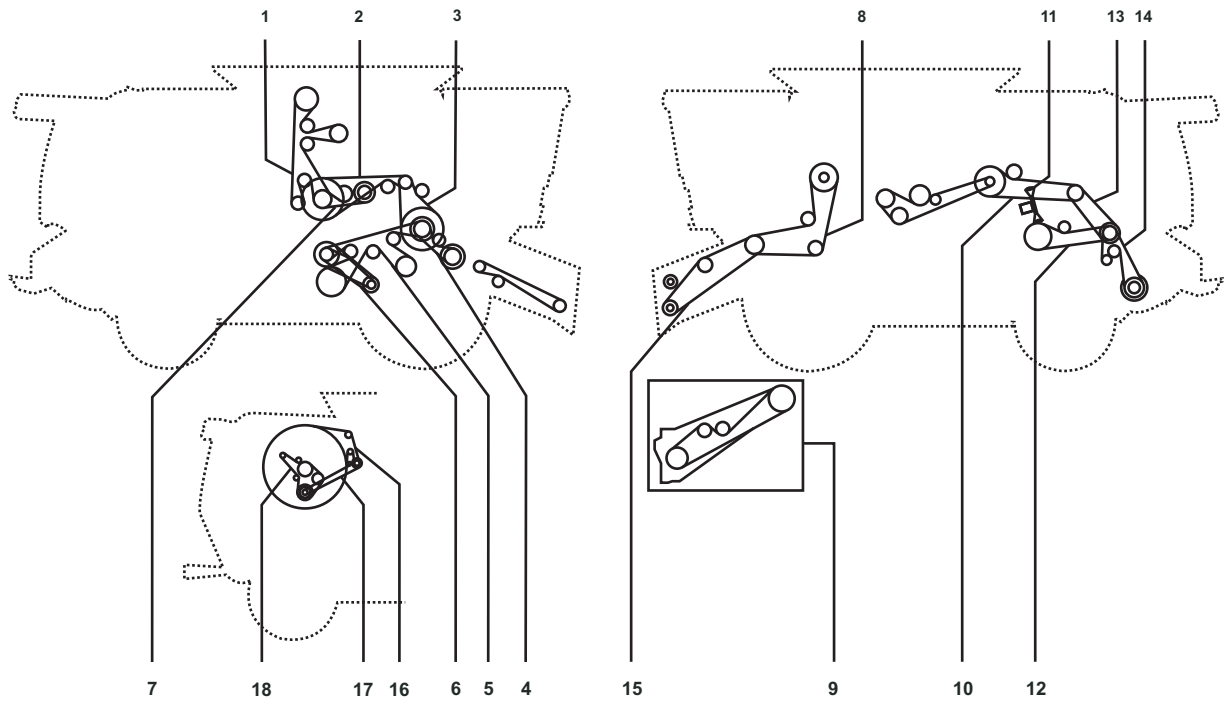

JOHN DEERE 9560 STS

Belt No.		No. of Belts	OEM Part No.	PIX Part No.
1	Clean Grain Elevator Drive	1	H218645	A-H218645
2	Jackshaft - Right Hand (rear)	1	H154723	A-H154723
3	Jackshaft - (front) Right Hand	2	AH202773	A-AH202773
4	Feeder Accelerator - Standard Speed (serial Nr. 715301 - ...)	1	H211581	A-H211581
4	Feeder Accelerator - Standard Speed (serial Nr. ... - 715300)	1	H221731	A-H221731
4	Feeder Accelerator - Low Speed	1	H221732	A-H221732
5	Shoe Fan And Conveyor Augers	1	H175587	A-H175587
6	Cleaning Fan Drive	1	H206048	A-H206048
6	Cleaning Fan - Slow Speed (sub Forh206049)	1	H211601	A-H211601
7	Tailings Auger And Elevator	1	H154731	A-H154731
8	Header And Reel Pump (standard Capacity)	1	H126345	A-H126345
8	Header And Reel Pump (high Capacity)	1	H209507	A-H209507
9	Feeder House Fixed Speed	1	H126345	A-H126345
10	Unloading Auger Drive	2	AH160080	A-AH160080
11	Rotor Variator Drive	1	H169449	A-H169449
12	Discharge Beater Drive	1	H168301	A-H168301
13	Countershaft - Discharge Beater Andchopper	1	H157514	A-H157514
14	Straw Chopper Drive	1	H204747	A-H204747
15	Feeder House Variable Drive (standard Capacity)	1	H201334	A-H201334
15	Feeder House Variable Drive (high Capacity)	1	H218726	A-H218726
16	Rotary Screen Drive - Screen Side	1	H175632	A-H175632
17	Rotary Screen Drive - Engine Side	1	H201498	A-H201498
18	Alternator Drive (95 Amp)	1	R135606	A-R135606
18	Alternator Drive (185 Amp)	1	R135609	A-R135609