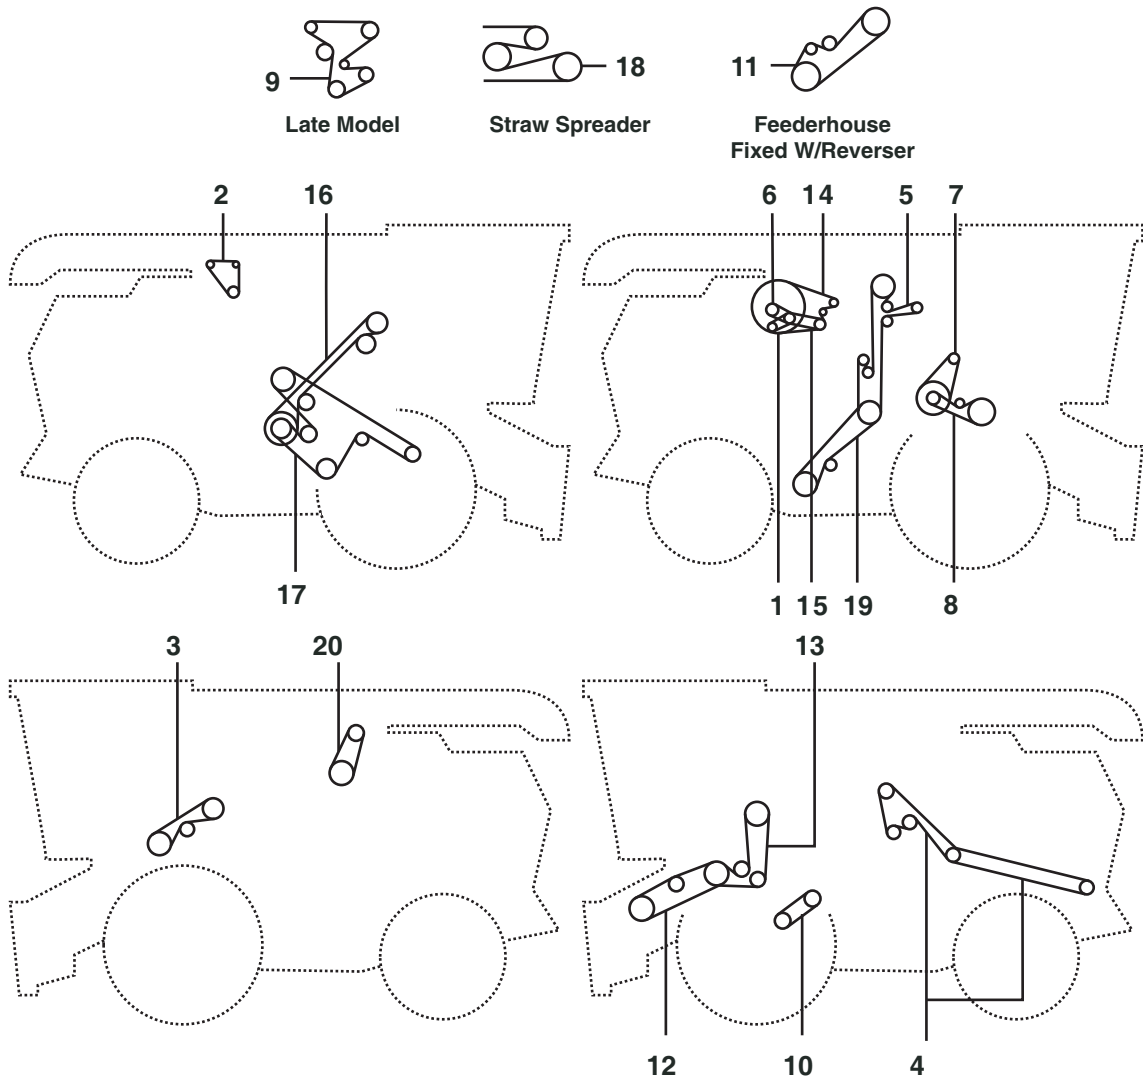

Belt No.		No. of Belts	OEM Part No.	PIX Part No.
0	Air Flow Drive	1	H164452	A-H164452
1	Air Conditioning Compressor Drive	2	H163515	A-H163515
2	Alternator	1	H163515	A-H163515
3	Beater Drive (100 %)	2	AH139436	A-AH139436
3	Beater Drive (75 %)	2	AH163931	A-AH163931
4	Front Chopper	1	H125380	A-H125380
4	Chopper In Windrow Or Forward Position (fine Cut)	1	H22529	A-H22529
4	Chopper Windrow Or Forward Position	1	H23950	A-H23950
4	Rear Chopper (operating) Position	1	H125381	A-H125381
4	Front Chopper (fine Cut)	1	H157726	A-H157726
5	Clean Grain Elevator	1	H141167	A-H141167
6	Cooling Fan	1	H153297	A-H153297
7	Cylinder Intermediate Drive	1	H210476	A-H210476
8	Cylinder Dr. Regulardual Range & Single Range	1	H115881	A-H115881
8	Cylinder Drive, slow Speed	1	H118618	A-H118618
9	Alternator	1	H163515	A-H163515
10	Fan Drive, Slow Speed	1	H152180	A-H152180