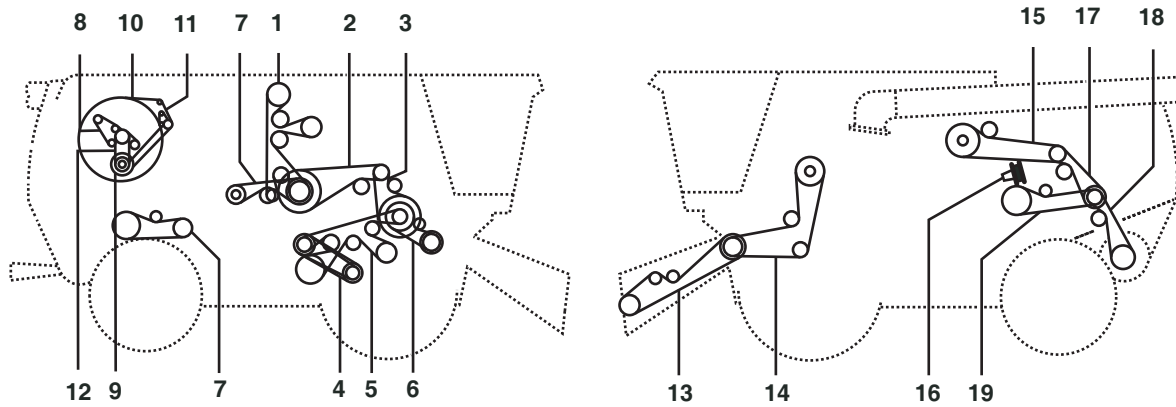

JOHN DEERE S680 HILLMASTER - S690 HILLMASTER

Belt No.		No. of Belts	OEM Part No.	PIX Part No.
1	Clean Grain Elevator	1	HXE20763	A-HXE20763
2	Powershaft To Elevator Jackshaft	1	H154723	A-H154723
3	Powershaft To Feed Accelerator Jackshaft	2	AH150678	A-AH150678
4	Cleaning Fan (standard Speed)	1	HXE15594	A-HXE15594
5	Shoe, Conveyor Auger, Fanshaft	1	H175587	A-H175587
6	Feed Accelerator - High Speed - High Capacity - 520/1000rpm	1	H230230	A-H230230
6	Feed Accelerator - Slow Speed - High Capacity - 320/790 Rpm	1	H221732	A-H221732
6	Feed Accelerator - Standard Speed - High Capacity - 440/800 Rpm	1	H236472	A-H236472
7	Retresher Tailings	1	H240895	A-H240895
8	Engine Alternator Drive - 13,5l	1	H238831	A-H238831
8	Engine Fan Drive 13,5l	1	R503505	A-R503505
9	Engine Fan Drive 13,5l	1	HXE32548	A-HXE32548
10	Rotary Screen Drive (engine Side)	1	H238867	A-H238867
11	Rotary Screen Drive (screen Side)	1	H221273	A-H221273
12	-	1	R503312	A-R503312
13	Fixed Feeder House (5 Speed)	1	H229019	A-H229019
13	Fixed Feeder House (heavy Duty & High Torque)	1	H174885	A-H174885
14	E-clutch To Feeder House (heavy Duty)	1	H156541	A-H156541
14	Feeder House (5 Speed)	1	H229018	A-H229018
15	Unloading Drive	2	AH233198	A-AH233198
16	Rotor Drive (heavy Duty - Large Sheave)	1	H208431	A-H208431
17	Pto To Straw Chopper Jackshaft	1	H241230	A-H241230
17	Pto To Straw Chopper Jackshaft - 13,5l Xfc	1	H240888	A-H240888
18	Straw Chopper Jackshaft To Straw Chopper - Fc	1	H241212	A-H241212
18	Straw Chopper Jackshaft To Straw Chopper - Xfc	1	H240974	A-H240974
18	Straw Chopper Jackshaft To Straw Chopper - Xfc	1	H240972	A-H240972
19	Discharge Beater	2	AH236689	A-AH236689