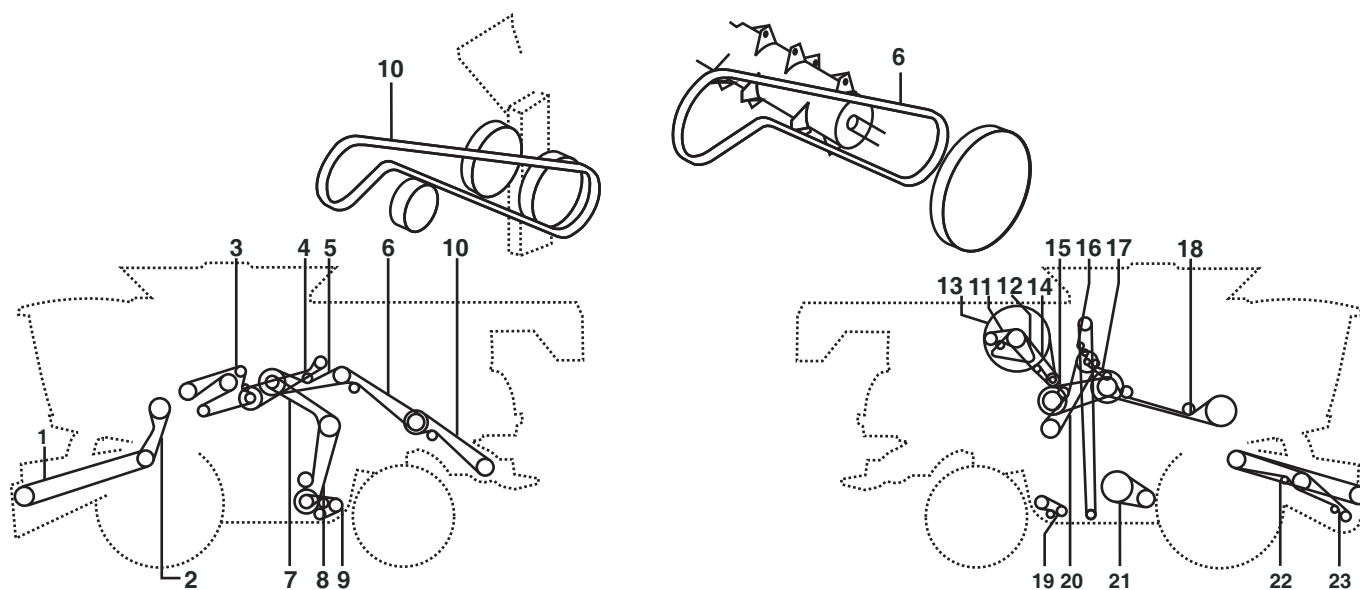

NEW HOLLAND CR 9080

Belt No.		No. of Belts	OEM Part No.	PIX Part No.
1-2	Straw Elevator Drive	1	84072421	A-84072421
4	Unloading Auger	1	87011585	A-87011585
5	Main Drive (bsn C575)	1	86566606	A-86566606
5	Main Drive (asn D576)	1	87580097	A-87580097
6	Chopper Drive (bsn C579)	1	87031779	A-87031779
6	Chopper Drive (asn D580)	1	87580100	A-87580100
7	Beater Drive (bsn C579)	1	86566286	A-86566286
7	Beater Drive (asn D580)	1	87580099	A-87580099
8	Beater Drive	1	86566287	A-86566287
9	Shaker Shoe Drive - Self-levelling	2	84056913	A-84056913
10	Chopper Drive (bsn C723)	1	87526022	A-87526022
10	Chopper Drive (asn D724)	1	84168012	A-84168012
11	Air Conditioner Unit : Mounting Group - W/o Heating	1	84818007	A-84818007
12	Drive, Rotary Screen And Fan	2	87284244	A-87284244
13	Drive, Rotary Screen And Fan(bsn C599)	1	84057085	A-84057085
13	Drive, Rotary Screen And Fan(asn D600)	1	87664428	A-87664428
14	Drive, Rotary Screen And Fan	1	87556830	A-87556830
15	Rotor Variator	1	87053803	A-87053803
15	Rotor Variator (reinforced Belt)	1	87540195	A-87540195
18	Feeder Drive	1	86589482	A-86589482
19	Tailings Elevators, Bottom Auger & R/H (BSN C675)	2	84058339	A-84058339
20	Grain Elevator Drive	1	87319821	A-87319821
21	Fan Vari-drive	1	84817627	A-84817627
24	Grass Seed Equipment - Accessories	1	84023277	A-84023277
25	Hydraulic Fan Drive	1	87636309	A-87636309