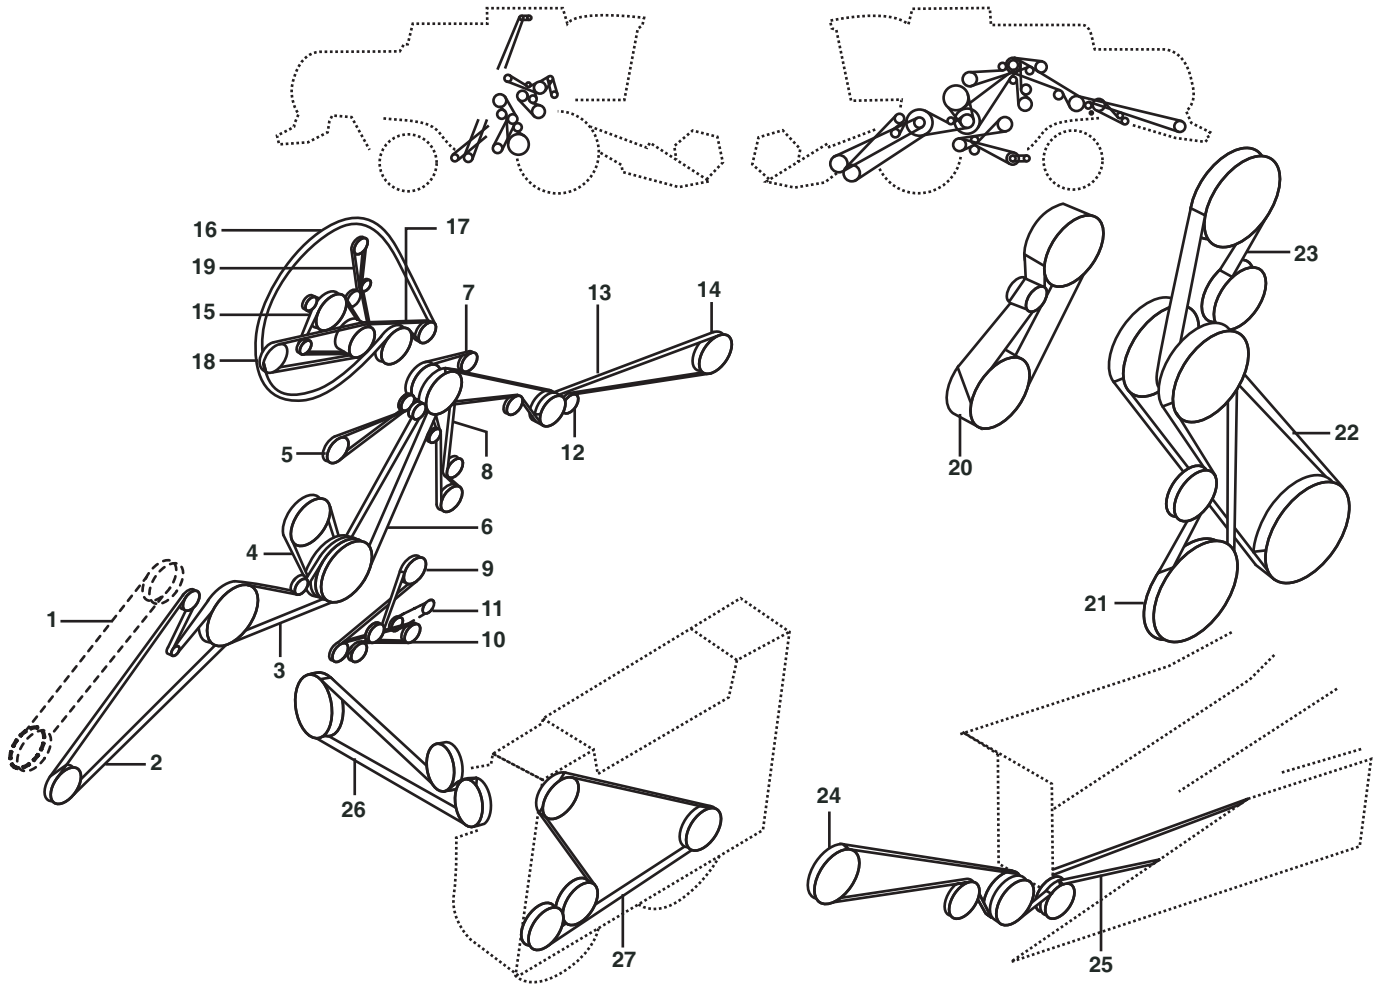

Belt No.		No. of Belts	OEM Part No.	PIX Part No.
2	Straw Elevator Drive, 2HB	1	84981586	A-84981586
2	Straw Elevator Drive, 3HB	1	84991234	A-84991234
3	Header Drive Engaging idler 2HB Only	1	84446792	A-84446792
3	Header Drive Engaging idler 3HB Only	1	89817374	A-89817374
4	Drum Variator	1	84035748	A-84035748
5	Grain Tank Discharge	1	84462590	A-84462590
5	Rotary Screen Drive And Fan	1	747177	A-747177
6	Main Drive	1	84993120	A-84993120
7	Hydrostatic Pump Drive	1	80427456	A-80427456
8	Hydrostatic Pump Drive	1	84607713	A-84607713
9	Straw Walker Drive	1	87521887	A-87521887
9	Grass Seed Equipment	1	84452153	A-84452153
10	Grain Elevator Bottom Auger	1	80422731	A-80422731
12	Chaff Spreader	1	84790244	A-84790244
13	Chopper Drive	1	84075955	A-84075955
14	Chopper Drive	1	84076421	A-84076421
15	Drive, Rotary Screen & Fan	2	84061463	A-84061463
16	Drive, Rotary Screen & Fan	1	87374615	A-87374615
17	Alternator Drive	1	84817626	A-84817626