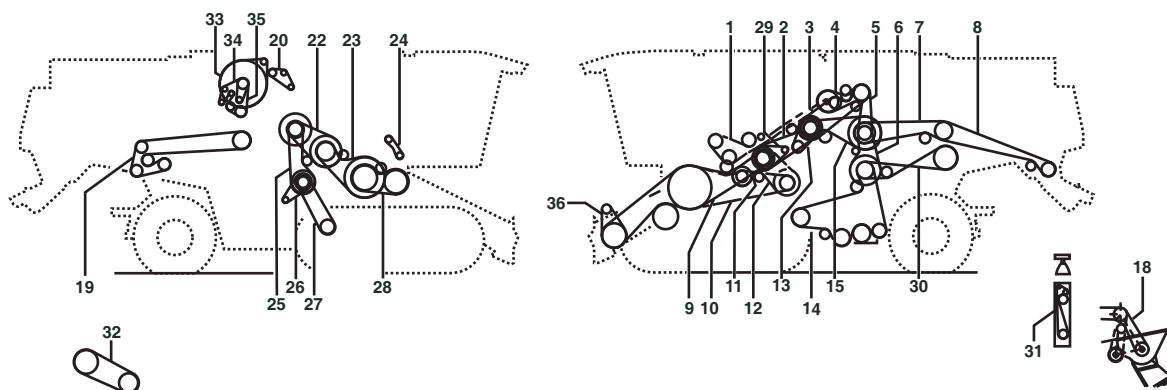

Belt No.		No. of Belts	OEM Part No.	PIX Part No.
2	Cutterbar Drive, 1ste Stage	1	667255.0	A-667255.0
3	Threshing Mechanism Drive	1	352403.0	A-352403.0
4	Grain Tank Unloading	1	667250.0	A-667250.0
5	Chopper Drive 1ste Stage	1	667958.3	A-667958.3
6	Sieve Pan 2nd Stage	1	667252.0	A-667252.0
7	Chopper Drive, 2nd Stage	1	061700.1	A-061700.1
8	Chopper Drive, 3rd Stage Adjustable Chopper	1	061700.1	A-061700.1
8	Chopper Drive, 3rd Stage Rigid Chopper From No. 54700050	1	749828.0	A-749828.0
8	No. 54700041 - 54700049	1	628888.0	A-628888.0
8	To No. 54700040	1	749828.0	A-749828.0
9	Cutterbar Drive, 2nd Stage W/o Variable Speed Drive	2	667454.0	A-667454.0
10	Cutterbar Drive, 3rd Stage With Variable Speed Drive	2	667551.1	A-667551.1
11	Synchronous Drive	1	667249.0	A-667249.0
12	Cutterbar Variator	1	667530.1	A-667530.1
13	Chaff Spreader	1	758719.0	A-758719.0
14	Cleaning, 3rd Stage	1	667651.0	A-667651.0
15	Cleaning, 1ste Stage	1	644209.0	A-644209.0
18	Chopper Drive, 4th Stage	1	661093.0	A-661093.0
19	Finger Roller	1	509035.1	A-509035.1
22	Drum Variator	1	667248.0	A-667248.0
23	Drum Drive	1	176442.1	A-176442.1
25	Fan Drive	1	742026.0	A-742026.0
26	Suction Fan	1	644781.0	A-644781.0
27	Fan Variator	1	667457.0	A-667457.0
28	Pre - Drum Drive	1	667251.1	A-667251.1
29	Hydraulic Reel Drive	1	829094.0	A-829094.0
30	Straw Walker Drive	1	667477.0	A-667477.0
31	Straw Spreader	1	539443.0	A-539443.0
32	Drum Variator 2nd Stage	1	667248.0	A-667248.0
33	Radiator Screen 2nd Stage	1	545689.0	A-545689.0
34	Engine C9	1	796474.0	A-796474.0
35	Fan Drive	1	796450.0	A-796450.0
36	Suction Blower E - Channel	1	765985.0	A-765985.0