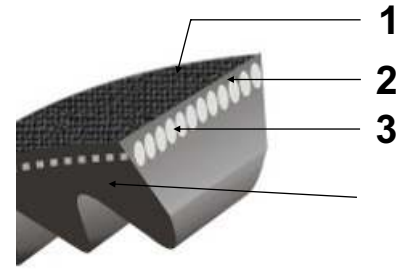

PIX-HARVESTER®-XR

Moulded Raw Edge Cogged, Harvester Belts

Construction:

1. 1 Polychloroprene impregnated biased fabric
2. 2 Specially designed high modulus cushion rubber compound
3. 3 Extra high tensile polyester cord (available in aramid cord also)
4. 4 High modulus compression rubber