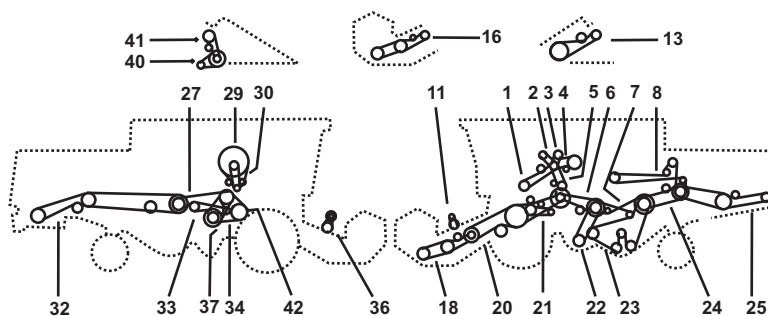

Belt No.		No. of Belts	OEM Part No.	PIX Part No.
0	Reel Drive By 2 - Step Gear	1	661220.0	A-661220.0
1	Travel Drive - Om 366 La	1	661451.0	A-661451.0
1	Travel Drive - Om 441 A	1	661239.0	A-661239.0
2	Hydraulic Pump Drive (om 366)	1	767057.1	A-767057.1
2	Hydraulic Pump Drive (om 441 A)	1	633030.2	A-633030.2
3	Air Conditioning Compressor Drive - Om 366 La	1	629908.1	A-629908.1
3	Air Conditioning Compressor Drive - Om 441 A	1	661114.0	A-661114.0
4	Tank Unloading - Om 366 La	1	660409.0	A-660409.0
4	Tank Unloading - Om 441 A	1	661093.0	A-661093.0
5	Threshing Machine - Om 366 La	1	644404.1	A-644404.1
5	Threshing Machine - Om 441 A	1	644403.0	A-644403.0
6	Countershaft Drive	1	603337.0	A-603337.0
7	-	1	644141.1	A-644141.1
8	-	1	644447.0	A-644447.0
11	Reel Drive By 4.5 M - 5.1 M	1	670224.1	A-670224.1
13	For Multimaster	1	692149.0	A-692149.0
13	For Multimaster	1	692150.0	A-692150.0
13	For Multimaster	1	629142.0	A-629142.0
16	Reel Drive By 6.0 M - 9.0 M	1	671013.1	A-671013.1
18	Reel Drive By 4.5 M - 5.1 M	1	713506.2	A-713506.2
20	Feeder Channel	1	661378.1	A-661378.1
21	Feeder Drum	1	661031.0	A-661031.0
22	Blower Drive	1	603380.1	A-603380.1
23	Shaker Shoe Drive	1	609762.0	A-609762.0
24	Straw Walker Drive	1	506671.2	A-506671.2
25	Straw Distributor	1	623427.1	A-623427.1
27	Straw Chopper Drive	1	060306.2	A-060306.2
30	Cooler	1	661345.0	A-661345.0
31	Countershaft - Om 366 La	1	661244.0	A-661244.0
31	Countershaft - Om 441 A	1	661245.0	A-661245.0
33	Straw Chopper (maize)	1	061214.0	A-061214.0
33	Straw Chopper (grain)	1	061353.0	A-061353.0
34	Trommelvorlege	1	609823.0	A-609823.0
35	Reel Drive By N=510-1400 Rpm	1	661298.0	A-661298.0
35	Reel Drive By N=650-1500 Rpm	1	661220.0	A-661220.0
36	Reel Drive By 6.0 M - 9.0 M	1	670224.1	A-670224.1
41	Chopper Drive	1	680334.1	A-680334.1
42	For Air Exhaust	1	644448.0	A-644448.0