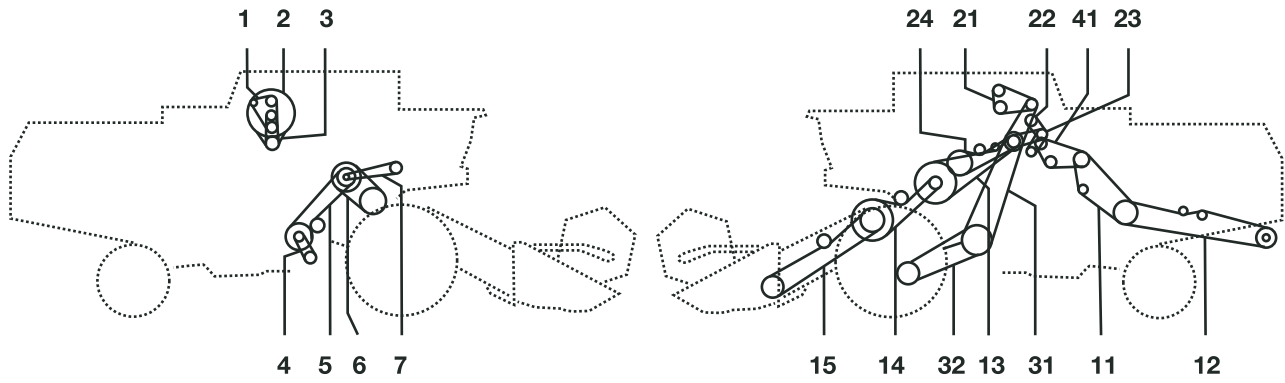

JOHN DEERE 1068

Belt No.		No. of Belts	OEM Part No.	PIX Part No.
1	Fan Drive	1	AR72036	A-AR72036
2	Rotary Screen Drive	1	Z34786	A-Z34786
3	Rotary Screen Drive	1	Z32190	A-Z32190
4	Fan Drive Variable Speed	1	Z41178	A-Z41178
5	Fan Drive Variable Speed	1	Z34405	A-Z34405
6	Cylinder Variator drive	1	Z53288	A-Z53288
7	Tailings Elevator	1	Z45026	A-Z45026
11	Shaker Shaft drive	1	Z35965	A-Z35965
12	Straw Walker Drive	1	Z33774	A-Z33774
13	Cutting Table Drive Lead-in	1	Z33790	A-Z33790
14	Lead-in Drive (maize)	1	Z38186	A-Z38186
14	Lead-in Drive (grain)	1	Z21501	A-Z21501
15	Cutting Table Drive	1	Z39312	A-Z39312
15	Cutting Table Drive	1	Z39313	A-Z39313
15	Cutting Table Drive	1	Z39314	A-Z39314
21	Air Conditioning Compressor Drive Sub. Forz41889	1	Z42756	A-Z42756
22	Air Conditioning Compressor Drive (from Nr. 33563)	1	Z45482	A-Z45482
23	Hydraulic Pump Drive	1	Z34828	A-Z34828
24	-	1	Z47911	A-Z47911
32	Main Drive	1	Z34099	A-Z34099
41	Condensor Rotary Blade	1	Z43863	A-Z43863