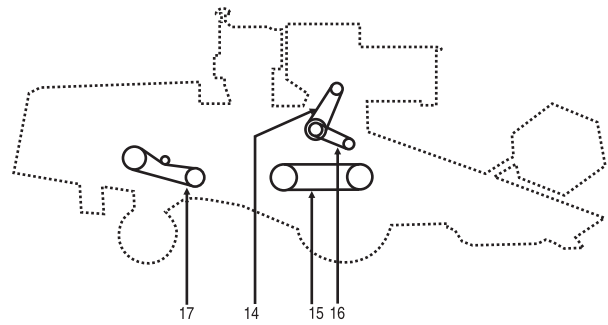

# CLAAS MATADOR - STANDARD - GIGANT

Belt No.		No. of Belts	OEM  Part No.	PIX  Part No.
1	Turning Drum Drive	1	610197.0	A-610197.0
2	Turning Drum Drive	1	500863.0	A-500863.0
3	Countershaft - Baler	1	551068.0	A-551068.0
4	Main Drive	1	630144.0	A-630144.0
5	Radiator Fan Drive	1	610835.0	A-610835.0
5	Radiator Fan Drive	1	610196.0	A-610196.0
5	Radiator Fan Drive	1	653121.0	A-653121.0
6	Knife Drive	1	610833.0	A-610833.0
7	Cylinder	2	617309.0	A-617309.0
8	Sieve Box	1	523252.0	A-523252.0
9	-	1	630043.0	A-630043.0
9	-	1	630025.0	A-630025.0
10	Hydraulic Pump Drive	1	767057.0	A-767057.0
11	Sieve Box	1	772658.0	A-772658.0
12	Reel Drive Variable Speed	1	778561.0	A-778561.0
13	Pick Up Drive	1	800309.0	A-800309.0
14	Drive Grain Tank	1	636021.0	A-636021.0
14	Drive Grain Tank	1	636021.1	A-636021.1
15	Traction Drive	1	630156.0	A-630156.0
16	Drum Drive Variable Speed	1	750294.0	A-750294.0
17	Straw Shaker	1	801222.0	A-801222.0