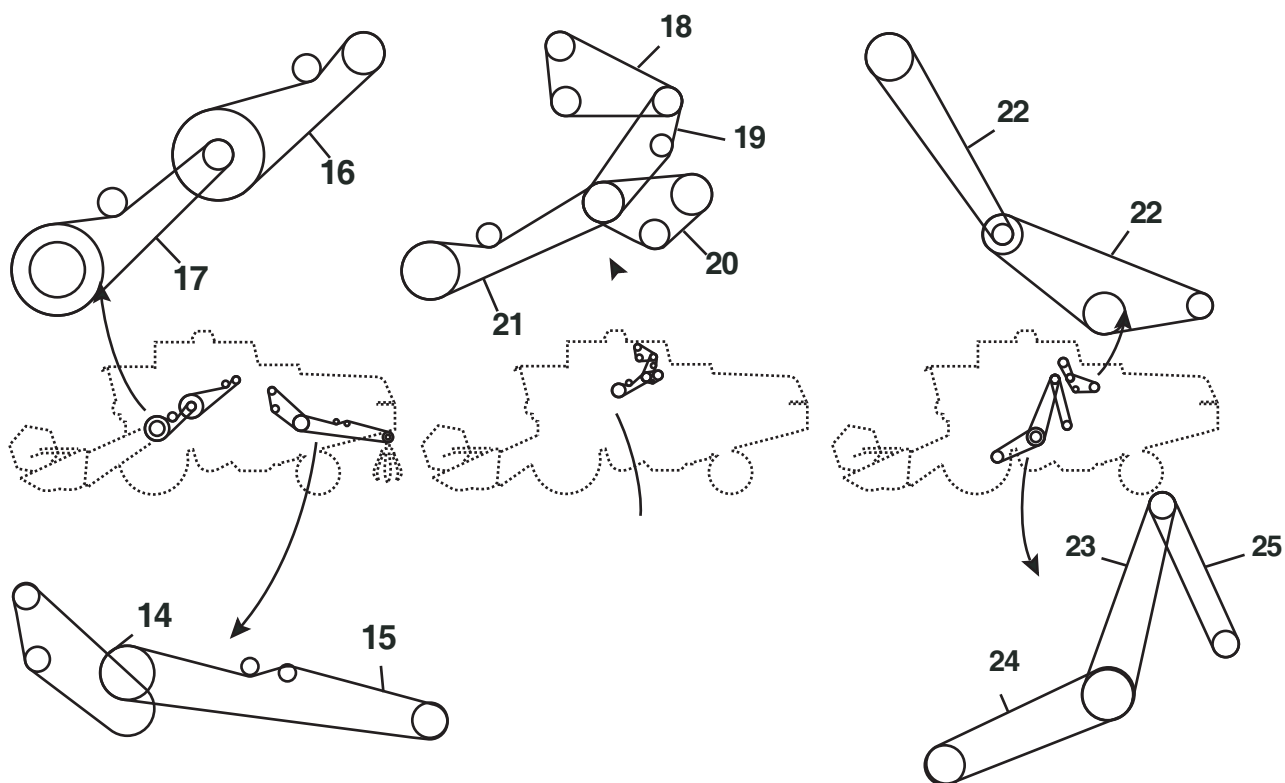

JOHN DEERE 1085 - 1085 HYDRO 4 (041201 - ...)

Belt No.		No. of Belts	OEM Part No.	PIX Part No.
1	Fan Drive - 1085 (to Nr. 44386) - 1085 Hydro 4	1	H79236	A-H79236
2	Fan Drive (to Nr. 44386)	1	Z38703	A-Z38703
3	Fan Drive (to Nr. 44386)	1	Z38702	A-Z38702
4	Rotary Screen - 1085 (to Nr. 44386) - 1085 Hydro 4	1	Z38704	A-Z38704
5	Rotary Screen - 1085 (to Nr. 44386) - 1085 Hydro 4	1	Z38692	A-Z38692
6	Cylinder Variator Drive	1	Z37473	A-Z37473
7	Fan Drive Variable Speed	1	Z34405	A-Z34405
8	Fan Drive Variable Speed	1	Z41178	A-Z41178
9	Rotary Screen - 1085 (from Nr. 44387)	1	Z45191	A-Z45191
10	Rotary Screen - 1085 (from Nr. 44387)	1	Z34786	A-Z34786
11	Fan Drive - 1085 (from Nr. 44387)	1	H79235	A-H79235
12	Fan Drive (from Nr. 44387)	1	Z45192	A-Z45192
12	Fan Drive (from Nr. 44387)	1	Z45367	A-Z45367
13	Tailings Elevator (from Nr. 44137)	1	Z45026	A-Z45026
14	Shaker Shaft Drive	1	Z35965	A-Z35965
15	Straw Walker Drive	1	Z33774	A-Z33774
16	Cutting Table Drive Lead-in - 1085 (to Nr. 44386)	1	Z38697	A-Z38697
16	Cutting Table Drive Lead-in - 1085 (from Nr. 44387)	1	Z33790	A-Z33790
16	Cutting Table Drive Lead-in - 1085 Hydro 4	1	Z38697	A-Z38697
17	-	1	Z43890	A-Z43890
18	Air Conditioning Compressor Drive	1	Z42756	A-Z42756
19	-	1	Z42758	A-Z42758
20	Hydraulic Pump Drive	1	Z34828	A-Z34828
21	Unloading Drive	1	Z47912	A-Z47912
22	Condenser Rotary Blade	1	Z43863	A-Z43863
23	-	2	AZ40077	A-AZ40077
24	Main Drive (1085)	1	Z34099	A-Z34099
25	Main Drive (1085 Hydro 4)	1	Z41563	A-Z41563