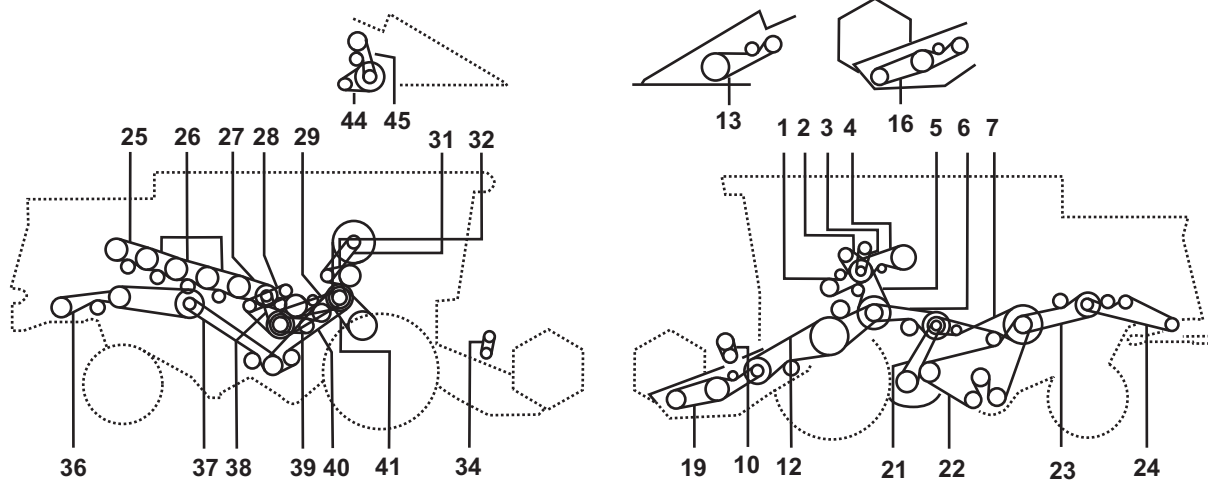

Belt No.		No. of Belts	OEM Part No.	PIX Part No.
1	Travel Drive (to Nr. 15900370)	1	644017.0	A-644017.0
1	Travel Drive (from Nr. 15900371)	1	661092.1	A-661092.1
2	Hydraulic Pump Drive (to Nr. 15900370)	1	629002.1	A-629002.1
2	Hydraulic Pump Drive (from Nr. 15900371)	1	633030.2	A-633030.2
3	Air Conditioning Compressor Drive	1	629908.1	A-629908.1
4	Tank Unloading (from Nr. 15900371)	1	661093.0	A-661093.0
4	Tank Unloading (to Nr. 15900370)	1	629763.0	A-629763.0
5	Threshing Cylinder (to Nr. 15900370)	1	644018.1	A-644018.1
5	Threshing Machine (from Nr. 15900371)	1	644403.0	A-644403.0
6	Countershaft - Fan Drive	1	603337.0	A-603337.0
7	Shaker Shoe Drive (from Nr. 15900371)	1	644141.1	A-644141.1
7	Shaker Shoe Drive (to Nr. 15900370)	1	603336.0	A-603336.0
10	Reel Drive By 5.1 M Cutting Table	1	670224.1	A-670224.1
12	Conveyor Shaft 1463 Mm	2	603017.3	A-603017.3
12	Conveyor Shaft 1306 Mm (to Nr. 15900460)	1	603430.0	A-603430.0
12	Conveyor Shaft 1306 Mm (from Nr. 15900461)	1	644419.0	A-644419.0
13	For Maize Picker	1	692149.0	A-692149.0
13	For Maize Picker Hinged	1	692150.0	A-692150.0
13	Cutting Table Drive (maize)	1	629142.0	A-629142.0
16	Cutting Mechanical From 6.0 M Cutting Table	1	671013.1	A-671013.1
19	Cutting Mechanical By 5.1 M Cutting Table	1	713506.2	A-713506.2
21	Fan Drive Variable Speed	1	603380.0	A-603380.0
22	Shaker Shoe Drive	1	609762.0	A-609762.0
23	For Straw Distributor	1	506671.1	A-506671.1
23	Distributor Grain	1	713506.2	A-713506.2
24	Straw Distributor	1	640653.1	A-640653.1
25	Separator Cylinder 8.	1	644014.1	A-644014.1
26	Separator Cylinder 3. 5. 6. And 7	1	644015.1	A-644015.1
27	Separator Cylinder 4.	1	644016.1	A-644016.1
28	Countershaft - Variator Drive	1	064168.2	A-064168.2
31	Rotary Sieve Drive (to Nr. 15900370)	1	644267.0	A-644267.0
32	Rotary Sieve Drive (to Nr. 15900150)	1	633030.2	A-633030.2
32	Rotary Sieve Countershaft Nr. 15900151-15900370	1	233839.2	A-233839.2
34	Reel Drive From 6.0 M Cutting Table	1	670224.1	A-670224.1