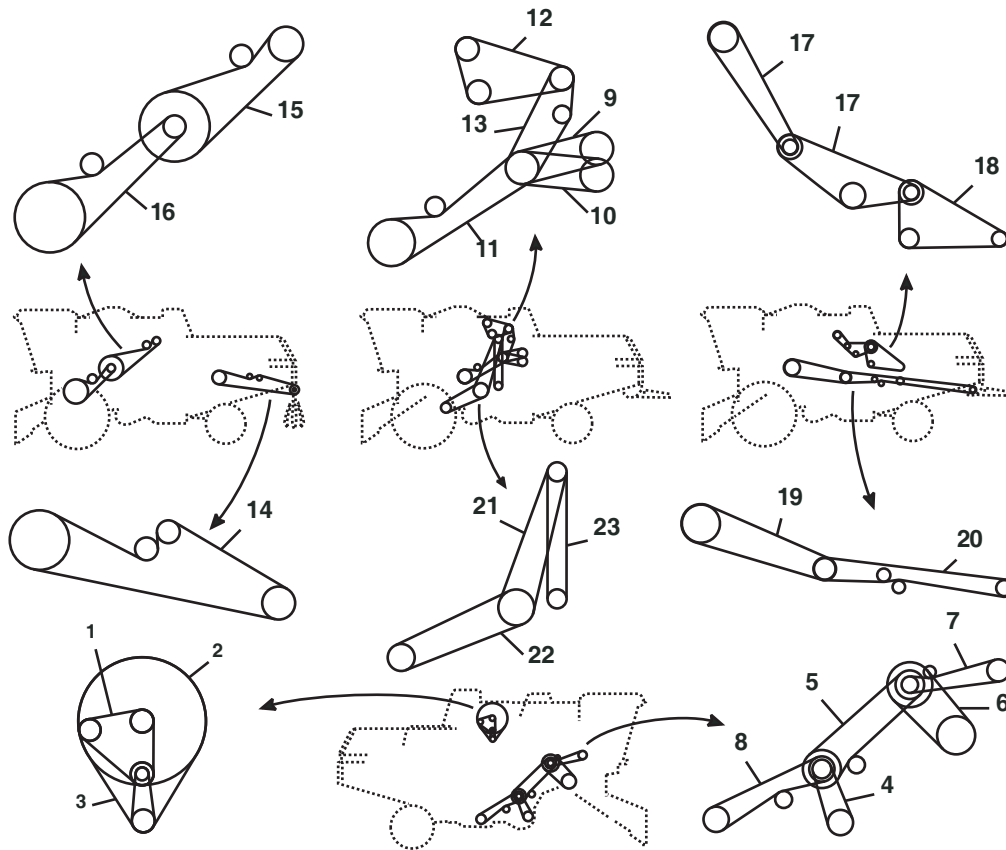

Belt No.		No. of Belts	OEM Part No.	PIX Part No.
1	Alternator And Waterpump Drive	1	AR72036	A-AR72036
2	Countershaft To Rotary Screen (4435)	1	Z46764	A-Z46764
2	Countershaft To Rotary Screen (4435 Hydro)	1	Z34786	A-Z34786
3	Crankshaft To Countershaft	1	Z32190	A-Z32190
4	Cleaning Fandrive	1	Z46365	A-Z46365
5	Separator Drive	1	Z46366	A-Z46366
6	Cylinder Drive	1	Z44936	A-Z44936
7	Tailings Elevator Drive	1	Z45026	A-Z45026
8	Clean Grain Elevator	1	Z47912	A-Z47912
9	Hydraulic Pump Drive	1	Z34828	A-Z34828
10	Compressor Drive	1	Z46759	A-Z46759
11	Unloading Auger	1	Z51212	A-Z51212
12	Compressor Drive (4435 Hydro)	1	Z42756	A-Z42756
13	Compressor Fan Drive (4435 Hydro)	1	Z45482	A-Z45482
14	Straw Spreader Drive	1	Z32041	A-Z32041
15	Beater Drive	1	Z33790	A-Z33790
16	Feeder House Drive	1	Z38186	A-Z38186
17	Condensor Rotary Blade (4435 Hydro)	2	Z43863	A-Z43863
18	Condensor Rotary Blade (4435 Hydro)	1	Z38704	A-Z38704
19	Front Straw Chopper	1	Z44761	A-Z44761
20	Rear Straw Chopper (prior To Ser Nr 56349)	1	Z47763	A-Z47763
20	Rear Straw Chopper (from Ser Nr 056350)	1	Z55645	A-Z55645
21	Upper Ground Drive	2	AZ37807	A-AZ37807
22	Lower Ground Drive	1	Z34099	A-Z34099
23	Hydrostatic Drive	1	Z53290	A-Z53290