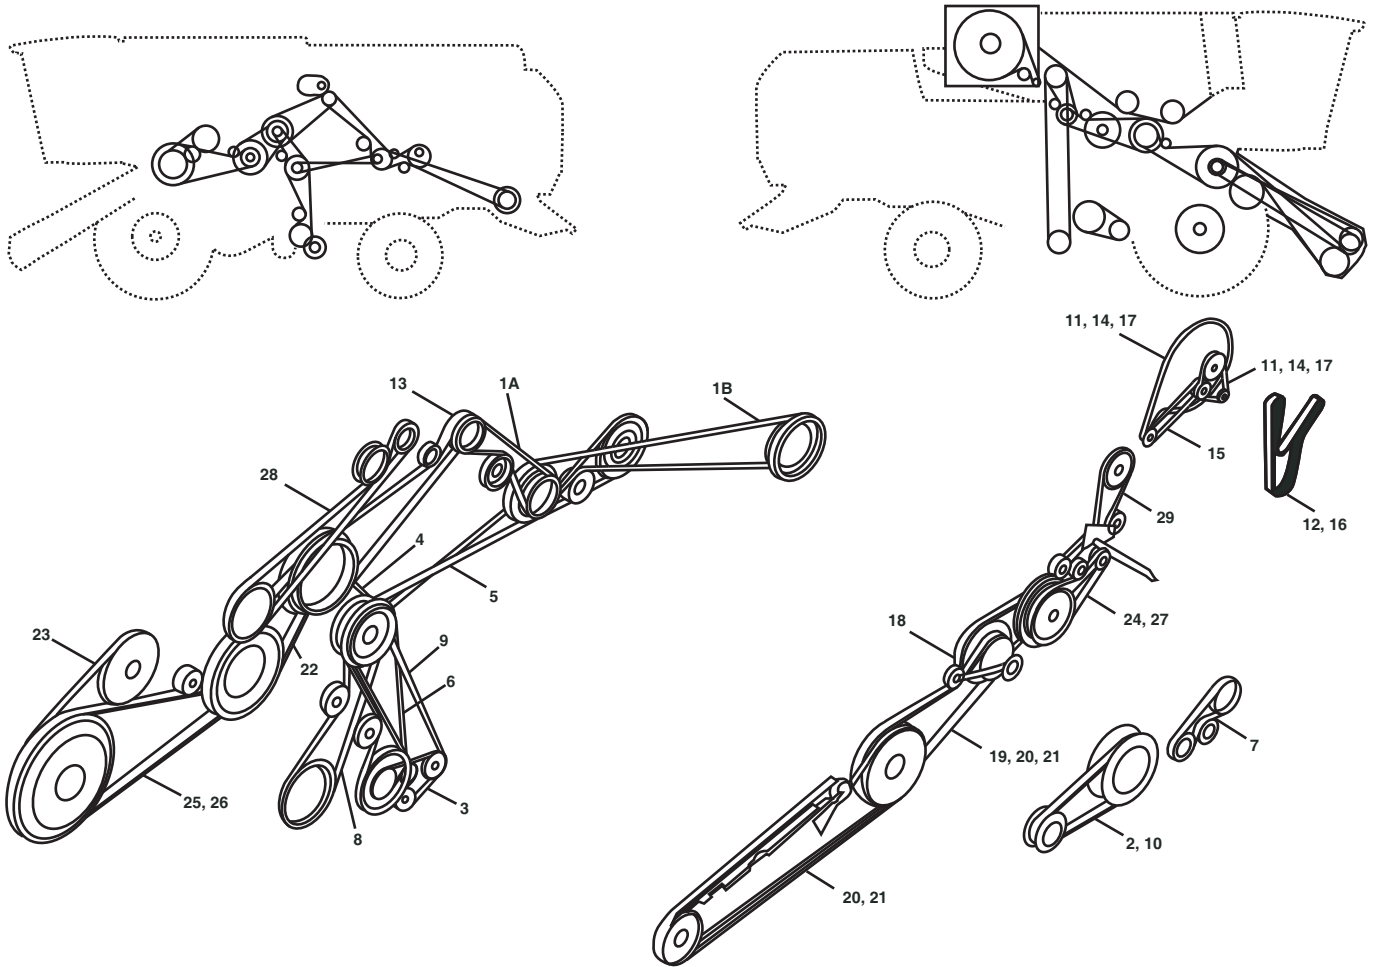

NEW HOLLAND CX 740

Belt No.		No. of Belts	OEM Part No.	PIX Part No.
1A	Chopper Drive	1	84075345	A-84075345
1B	Chopper Drive	1	84075635	A-84075635
2	Grass Seed Equipment - Accessories For Self Levelling Only	1	84023277	A-84023277
2	Grass Seed Equipment - Accessories For Fixed Shoe Only	1	84023278	A-84023278
3	Shaker Shoe Drive - Self-levelling	2	84056913	A-84056913
4	Intermediate Shaft - Cleaning Drive	1	84057392	A-84057392
5	Straw Walker Drive	1	84057482	A-84057482
6	Shaker Shoe & Tailings Elevator Drive - Self Levelling	1	84057874	A-84057874
7	Tailings Elevators - Bottom Auger & (R/H)drive	2	84058339	A-84058339
8	Shaker Shoe Drive - Fixed Shoe	1	84432785	A-84432785
9	Tailings Elevator Drive - Fixed Shoe	1	84435035	A-84435035
10	Main Fan Variable Speed Drive For Self Levelling Only	1	9502654	A-9502654
10	Main Fan Variable Speed Drive For Fixed Shoe Only	1	919739	A-919739
11	Rotary Screen And Fan	1	84057085	A-84057085
12	Alternator, Water pump & Air Compressor	1	84057710	A-84057710
13	Main Drive	1	84057914	A-84057914
14	Rotary Screen & Fan	2	84061465	A-84061465
15	Blow-off System, Air Compressor	2	84061465	A-84061465