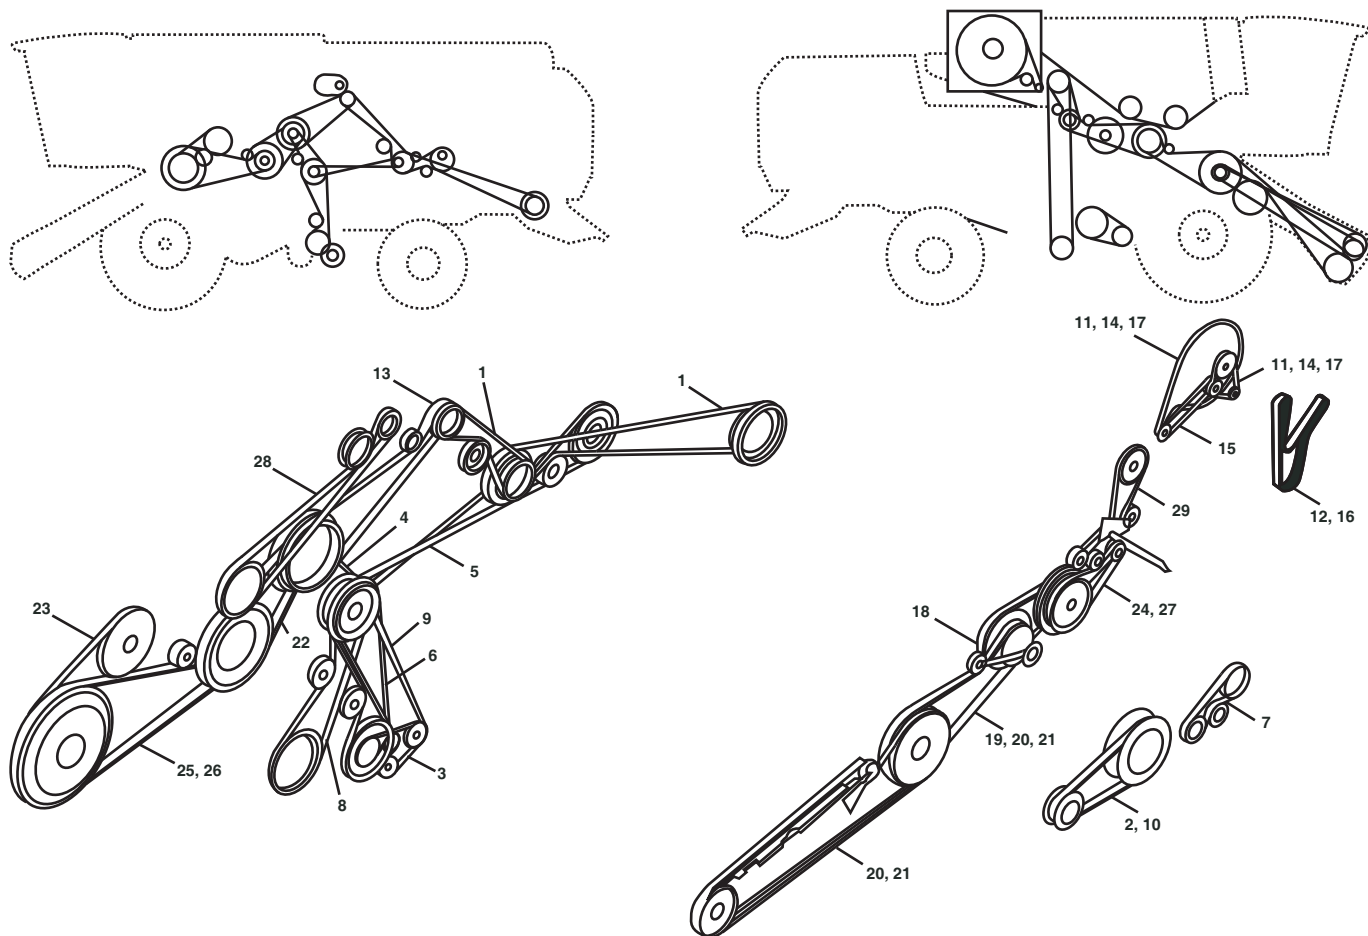

NEW HOLLAND CX 880

Belt No.		No. of Belts	OEM Part No.	PIX Part No.
1A	Chopper Drive	1	84075345	A-84075345
1B	Chopper Drive	1	84075635	A-84075635
2	Grass Seed Equipment - Accessories For Self Levelling Only	1	84023277	A-84023277
2	Grass Seed Equipment - Accessories For Fixed Shoe Only	1	84023278	A-84023278
3	Shaker Shoe Drive - Self-levelling	2	84056913	A-84056913
4	Intermediate Shaft - Cleaning Drive	1	84057392	A-84057392
5	Straw Walker Drive	1	84057482	A-84057482
6	Shaker Shoe & Tailings Elevator Drive - Self Levelling	1	84057874	A-84057874
7	Tailings Elevators - Bottom Auger & (right Hand)drive	2	84058339	A-84058339
8	Shaker Shoe Drive - Fixed Shoe	1	84432785	A-84432785
9	Tailings Elevator Drive - Fixed Shoe	1	84435035	A-84435035
10	Main Fan Variable Speed Drive For Fixed Shoe Only	1	919739	A-919739
10	Main Fan Variable Speed Drive For Self Levelling Only	1	9502654	A-9502654
11	Rotary Screen And Fan	1	84057085	A-84057085
12	Alternator, Waterpump And Air Compressor	1	84057710	A-84057710
13	Main Drive	1	84057914	A-84057914
14	Rotary Screen And Fan	2	84061465	A-84061465
15	Air Compressor - Blow-off System	2	84061465	A-84061465
18	Header Drive	1	84061279	A-84061279