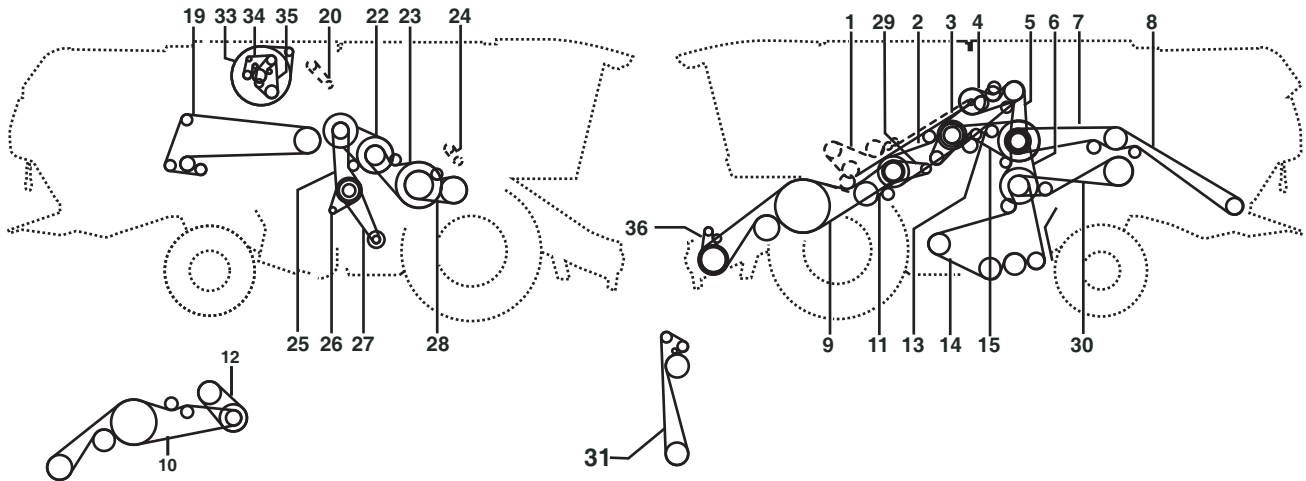

Belt No.		No. of Belts	OEM Part No.	PIX Part No.
2	Cutterbar Drive 1ste Stage	1	644892.0	A-644892.0
3	Threshing Mechanism Drive Engine C10	1	667881.0	A-667881.0
3	Threshing Mechanism Drive Engine C9	1	352403.0	A-352403.0
4	Grain Tank Unloading	1	667250.0	A-667250.0
5	Chopper Drive 1ste Stage	1	667958.3	A-667958.3
6	Sieve Pan 2nd Stage	1	667252.0	A-667252.0
7	Chopper Drive, 2nd Stage	1	061700.1	A-061700.1
8	Chopper Drive, 3rd Stage Rigid Chopper	1	628888.0	A-628888.0
9	Cutterbar Drive, 2nd Stage W/o Variable Speed Drive	2	667454.0	A-667454.0
10	Cutterbar Drive 3rd Stage With Variable Speed Drive	2	667551.1	A-667551.1
11	Synchronous Drive	1	667249.0	A-667249.0
12	Cutterbar Variator	1	667530.1	A-667530.1
13	Chaff Spreader	1	746508.1	A-746508.1
14	Cleaning 3rd Stage	1	667651.0	A-667651.0
15	Cleaning 1ste Stage	1	644209.0	A-644209.0
19	Finger Roller	1	628991.0	A-628991.0
22	Drum Variator	1	667248.0	A-667248.0
23	Drum Drive	1	176442.1	A-176442.1
25	Fan Drive	4	746506.0	A-746506.0
26	Suction Fan	1	644781.0	A-644781.0
27	Fan Variator	1	667457.0	A-667457.0
28	Pre - Drum Drive	1	667251.1	A-667251.1
29	Hydraulic Reel Drive	1	829094.0	A-829094.0
30	Straw Walker Drive	1	667477.0	A-667477.0
31	Straw Spreader	1	539443.0	A-539443.0
33	Radiator Screen 2nd Stage	1	545689.0	A-545689.0
34	Engine C9	1	796786.0	A-796786.0
35	Fan Drive Engine C10 From No. 58000036	1	628964.1	A-628964.1
35	Fan Drive Engine C10 To No. 58000035	1	743910.1	A-743910.1
35	Fan Drive C9 Emission Standard 2	1	796450.0	A-796450.0
35	Fan Drive C9 Exhaust Level 3a	1	584627.1	A-584627.1
36	Suction Blower E - Channel	1	765985.0	A-765985.0