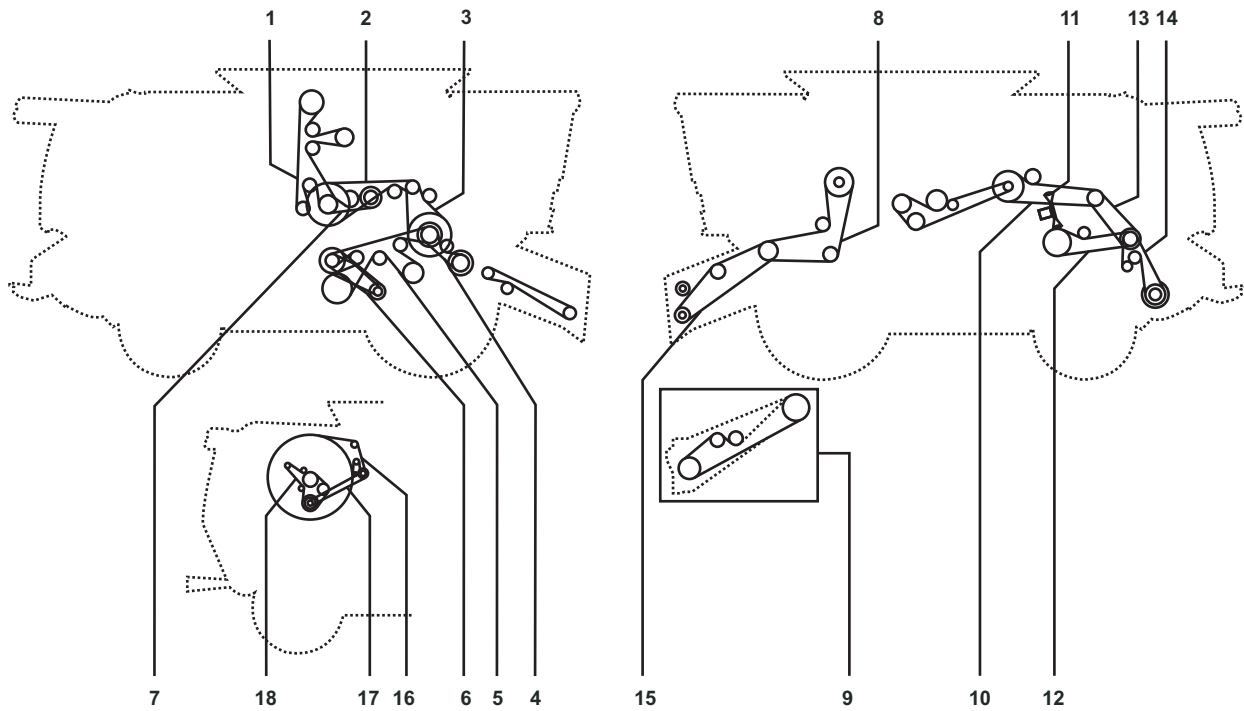

JOHN DEERE 9760 STS

Belt No.		No. of Belts	OEM Part No.	PIX Part No.
1	Clean Grain Elevator Drive	1	H218645	A-H218645
2	Jackshaft - Right Hand (rear)	1	H154723	A-H154723
3	Jackshaft - (front) Right Hand	2	AH150678	A-AH150678
4	Feeder Accelerator - Standard Speed (serial Nr. 715301 - ...)	1	H211581	A-H211581
4	Feeder Accelerator - Standard Speed (serial Nr. ... - 715301)	1	H221731	A-H221731
4	Feeder Accelerator - Low Speed	1	H221732	A-H221732
4	Feeder Accelerator - High Speed	1	H221733	A-h221733
5	Shoe Fan And Conveyor Augers	1	H175587	A-H175587
6	Cleaning Fan Drive	1	H206048	A-H206048
6	Cleaning Fan - Slow Speed	1	H211601	A-H211601
7	Tailings Auger And Elevator	1	H154731	A-H154731
8	Header And Reel Pump (standard Capacity)	1	H156796	A-H156796
8	Header And Reel Pump (high Capacity)	1	H156541	A-H156541
9	Feeder House Fixed Speed	1	H203474	A-H203474
10	Unloading Auger Drive	2	AH160080	A-AH160080
11	Rotor Variator Drive	1	H169449	A-H169449
12	Discharge Beater Drive	1	H168301	A-H168301
13	Countershaft - Discharge Beater Andchopper	1	H157514	A-H157514
14	Straw Chopper Drive	1	H204747	A-H204747
15	Feeder House Variable Drive (high Capacity)	1	H218726	A-H218726
16	Rotary Screen Drive - Screen Side	1	H175632	A-H175632
17	Rotary Screen Drive - Engine Side	1	H206807	A-H206807
18	Alternator Drive (95 Amp)	1	R135606	A-R135606
18	Alternator Drive (185 Amp)	1	R135609	A-R135609