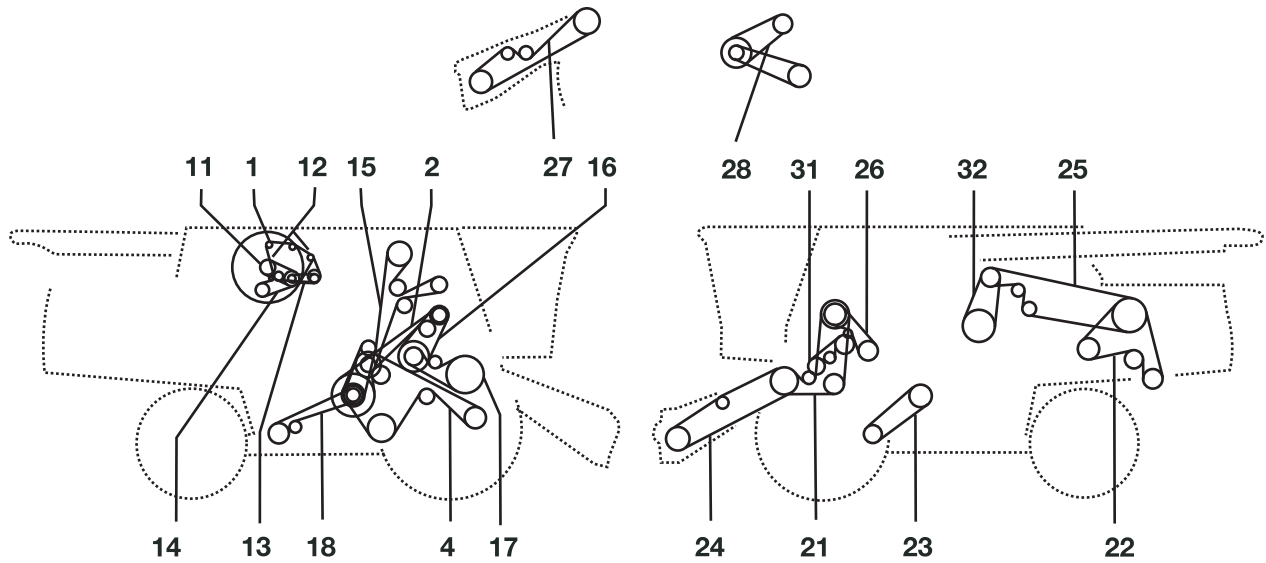

Belt No.		No. of Belts	OEM Part No.	PIX Part No.
1	Alternator Drive	1	H101813	A-H101813
2	Countershaft (secondary)	1	H128010	A-H128010
4	Straw Walker - Conveyor Augers	1	H131169	A-H131169
11	Cooling Fan	2	AH140623	A-AH140623
11	Cooling Fan	1	H153297	A-H153297
13	Rotary Screen Drive	1	H146636	A-H146636
14	Air Conditioning Compressor Drive	1	H134437	A-H134437
15	Cleaning Elevator (grain)	1	H141167	A-H141167
16	Cylinder Drive Intermediate	1	H115759	A-H115759
16	Cylinder Drive Intermediate	1	H162629	A-H162629
17	Cylinder Drive,slow Speed	1	H118618	A-H118618
17	Cylinder Drive	1	H115881	A-H115881
18	Tailings Auger Andelevator (lower)	1	N110085	A-N110085
21	Equipment Front End	1	H140160	A-H140160
22	Straw Chopper (front)	1	H141417	A-H141417
23	Fan Drive Regular (n=750-1350 Rpm)	1	H140404	A-H140404
23	Slow Speed (n=490-980 Rpm)	1	H137264	A-H137264
24	Drum Drive Variable Speed	1	H125711	A-H125711
25	Separator Drive	1	H141429	A-H141429
26	Beater Drive	1	H143700	A-H143700
27	Feeder House Fixed Speed	1	H126345	A-H126345
28	Straw Spreader Drive	1	E61326	A-E61326
28	Straw Spreader Drive	1	P49604	A-P49604
28	Chaff Spreader Drive	1	M95728	A-M95728
31	Stripper Beater	1	H139963	A-H139963
32	Unloading System	1	AH127866	A-AH127866