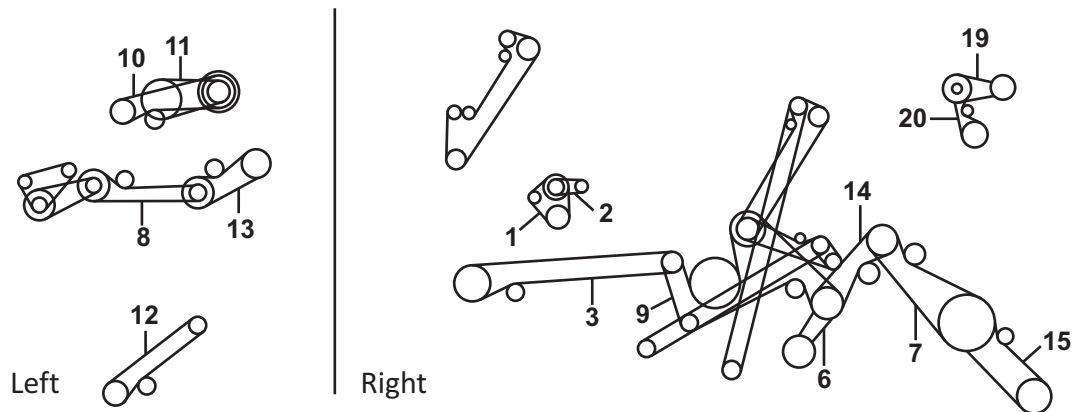

CASE INTL. HARVESTER 1480 - US EDITION (... - 24000)

Belt No.		No. of Belts	OEM Part No.	PIX Part No.
1	Alternator, Fan And Waterpump Drive	2	537072R92	A-537072R92
2	Air Conditioning Compressor Drive	1	874097C1	A-874097C1
3	Straw Spreader Drive	1	153359C1	A-153359C1
6	Unloading Auger Drive	1	191291C1	A-191291C1
7	Feeder Drive	1	194528C1	A-194528C1
8	Cleaning Fandrive	1	195396C2	A-195396C2
9	Elevator Drive Unit	1	186509C2	A-186509C2
10	Separator Drive	1	191244C1	A-191244C1
11	Rotor Variatordrive	1	244422A1	A-244422A1
12	Reel Drive Pump Without Rocktrap	1	197414C2	A-197414C2
12	Reel Drive Pump With Rock Trap	1	197480C2	A-197480C2
13	Auxiliary Pump Drive	1	191288C3	A-191288C3
14	Fan Jackshaft Drive	1	188213C1	A-188213C1
15	Feeder Jackshaft Drive	1	1313097C3	A-1313097C3
15	Feeder Jackshaft Drive	1	1308489C2	A-1308489C2
19	Fan Jackshaft Drive	1	181359C1	A-181359C1
20	Fan Jackshaft Slow Speed	1	610521R1	A-610521R1