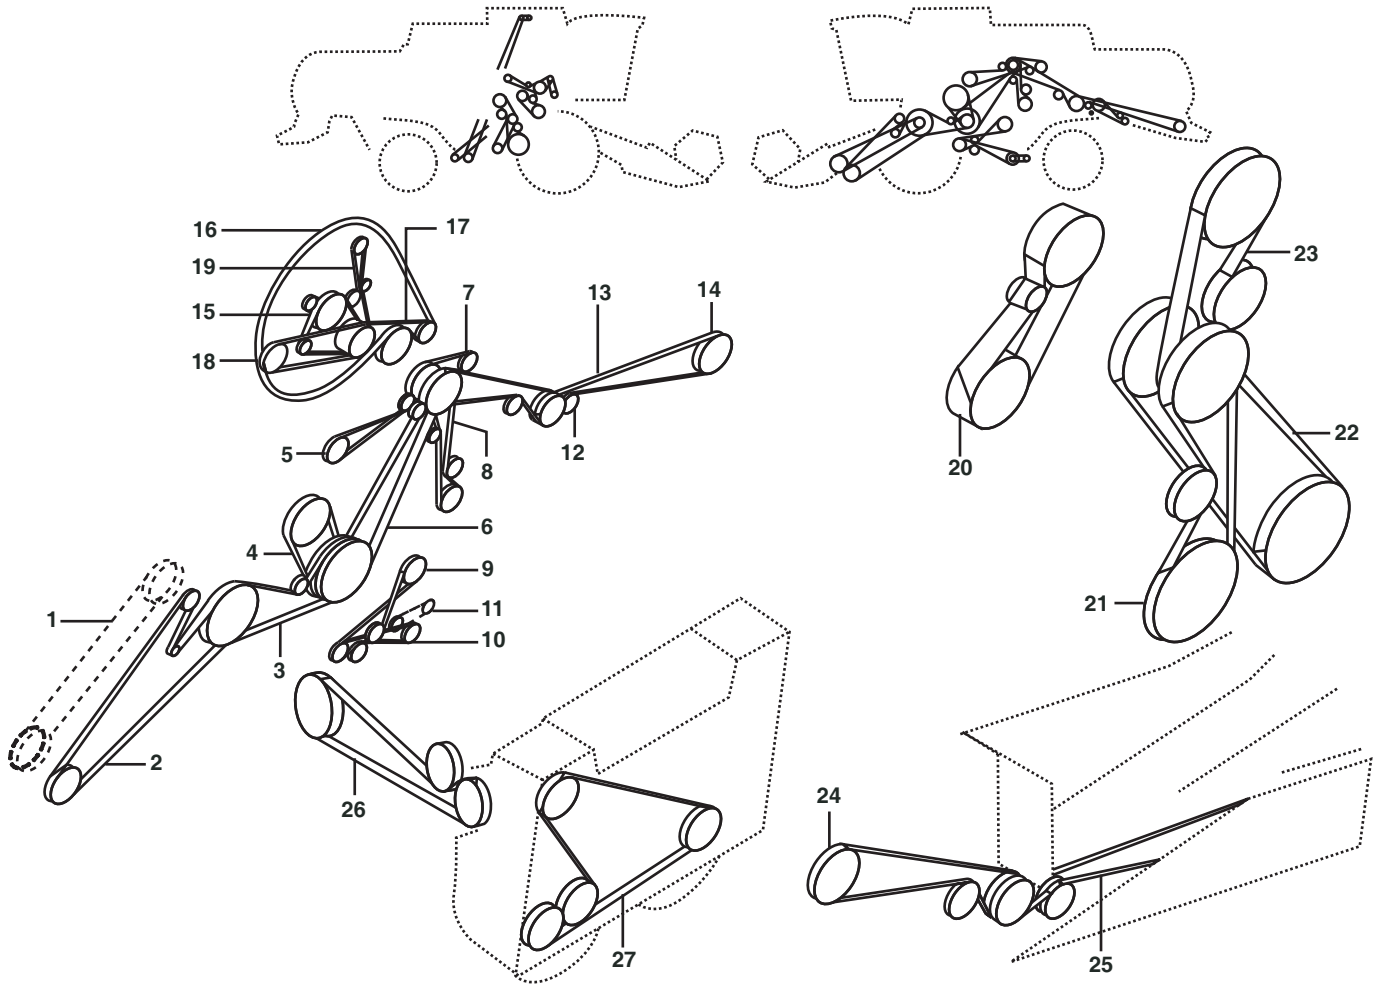

NEW HOLLAND CS 6080

Belt No.		No. of Belts	OEM Part No.	PIX Part No.
2	Straw Elevator Drive, 2HB	1	84981586	A-84981586
2	Straw Elevator Drive, 3HB	1	84991234	A-84991234
3	Header Drive Engaging Idler 2HB Only	1	84446792	A-84446792
3	Header Drive Engaging Idler 3HB Only	1	89817374	A-89817374
4	Drum Variator	1	84035748	A-84035748
5	Grain Tank Discharge	1	84462590	A-84462590
6	Main Drive	1	84993120	A-84993120
7	Hydrostatic Pump Drive	1	80427456	A-80427456
8	Hydrostatic Pump Drive	1	84607712	A-84607712
9	Straw Walker Drive	1	87521887	A-87521887
10	Grain Elevator Bottom Auger	1	80422731	A-80422731
12	Chaff Spreader	1	84790244	A-84790244
13	Chopper Drive	1	84075955	A-84075955
14	Chopper Drive	1	84076421	A-84076421
15	Drive, Rotary Screen & Fan	2	84061463	A-84061463
16	Drive, Rotary Screen & Fan	1	87374615	A-87374615
17	Alternator Drive	1	84817626	A-84817626
20	Drum Drive	1	84072772	A-84072772
20	Drum Drive, Rotation Speed Slow	1	84072815	A-84072815