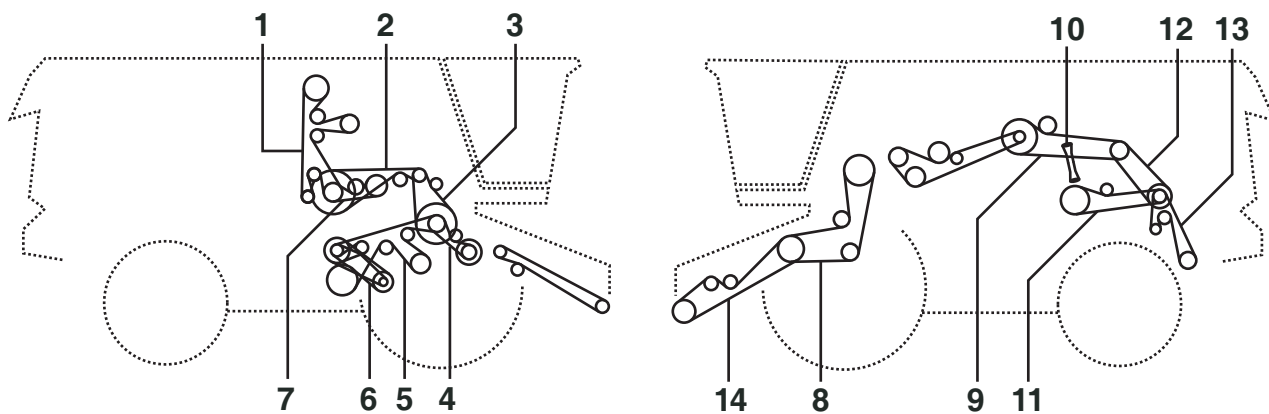

JOHN DEERE 9560i STS

Belt No.		No. of Belts	OEM Part No.	PIX Part No.
1	-	1	H218645	A-H218645
2	-	1	H154723	A-H154723
3	-	2	AH150678	A-AH150678
4	-	1	H221733	A-H221733
4	-	1	H221732	A-H221732
5	-	1	H175587	A-H175587
6	CLEANING FAN DRIVE	1	H206048	A-H206048
7	-	1	H154731	A-H154731
8	HEADER AND REEL PUMP (HIGH CAPACITY)	1	H209507	A-H209507
9	UNLOADING AUGER DRIVE	2	AH160080	A-AH160080
10	-	1	H221498	A-H221498
11	DISCHARGE BEATER DRIVE	1	H168301	A-H168301
12	-	1	HXE15671	A-HXE15671
13	-	1	H235564	A-H235564
14	-	1	H174885	A-H174885