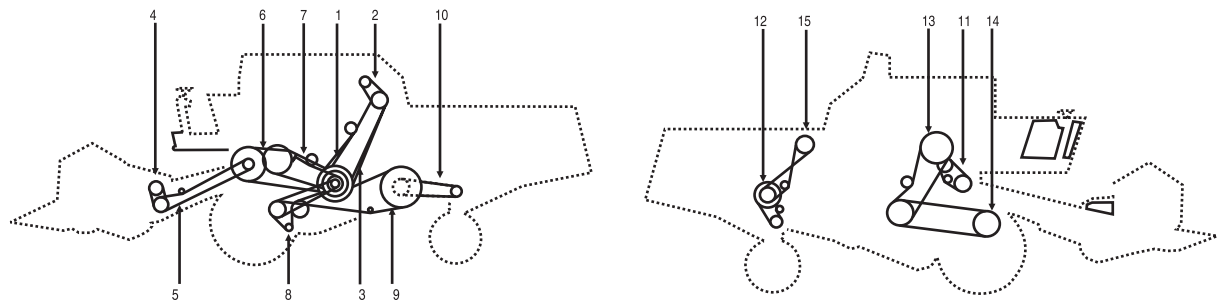

Belt No.		No. of Belts	OEM Part No.	PIX Part No.
1	Main Drive	1	653060.0	A-653060.0
2	Hydraulic Pump Drive	1	656028.0	A-656028.0
3	Main Drive	1	630144.0	A-630144.0
3	Main Drive	1	653059.0	A-653059.0
3	Main Drive	1	653062.0	A-653062.0
3	Main Drive	1	653064.0	A-653064.0
4	Reel Drive Variable Speed	1	778561.0	A-778561.0
5	Knife Drive	1	610833.0	A-610833.0
5	Knife Drive	2	610830.0	A-610830.0
6	Cutting Table Drive	1	653063.0	A-653063.0
7	Cylinder Variator drive	2	617309.0	A-617309.0
8	Fanning Mill	1	653380.0	A-653380.0
9	Shaker Shoe Drive	1	653120.0	A-653120.0
10	Drive Grain Tank	1	634019.0	A-634019.0
10	Drive Grain Tank	1	653450.0	A-653450.0
11	Turning Drum Drive	1	750294.0	A-750294.0
12	Straw Walker Drive	1	755070.0	A-755070.0
12	Straw Walker Drive	1	653933.0	A-653933.0
13	Tank Unloader Drive	1	654534.0	A-654534.0
14	Traction Drive	1	655408.0	A-655408.0
15	Shaker Shaft Drive	1	687046.0	A-687046.0