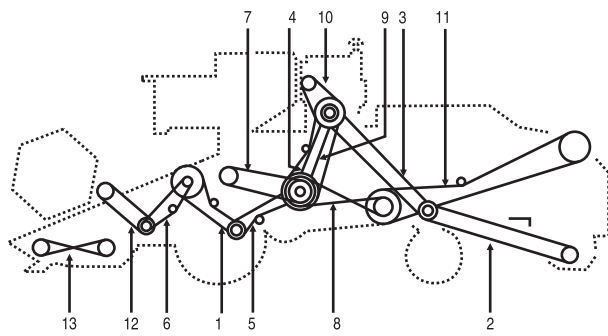

CLAAS MATADOR - STANDARD - GIGANT

Belt No.		No. of Belts	OEM Part No.	PIX Part No.
1	Turning Drum Drive	1	610197.0	A-610197.0
2	Turning Drum Drive	1	500863.0	A-500863.0
3	Countershaft - Baler	1	551068.0	A-551068.0
4	Main Drive	1	630144.0	A-630144.0
5	Radiator Fan Drive	1	610835.0	A-610835.0
5	Radiator Fan Drive	1	610196.0	A-610196.0
5	Radiator Fan Drive	1	653121.0	A-653121.0
6	Knife Drive	1	610833.0	A-610833.0
7	Cylinder	2	617309.0	A-617309.0
8	Sieve Box	1	523252.0	A-523252.0
9	-	1	630043.0	A-630043.0
9	-	1	630025.0	A-630025.0
10	Hydraulic Pump Drive	1	767057.0	A-767057.0
11	Sieve Box	1	772658.0	A-772658.0
12	Reel Drive Variable Speed	1	778561.0	A-778561.0
13	Pick Up Drive	1	800309.0	A-800309.0
14	Drive Grain Tank	1	636021.0	A-636021.0
14	Drive Grain Tank	1	636021.1	A-636021.1
15	Traction Drive	1	630156.0	A-630156.0
16	Drum Drive Variable Speed	1	750294.0	A-750294.0
17	Straw Shaker	1	801222.0	A-801222.0