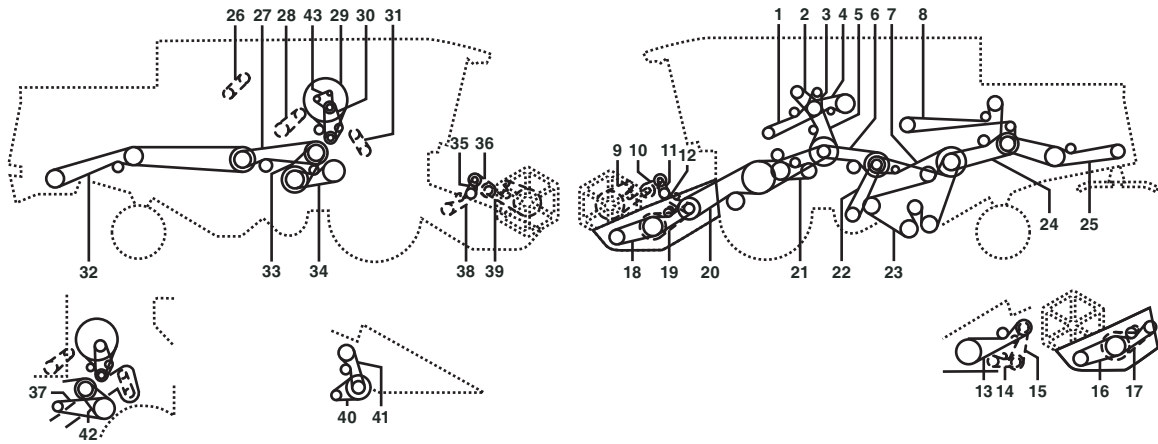

Belt No.		No. of Belts	OEM Part No.	PIX Part No.
1		1	644465.0	A-644465.0
2		1	767057.1	A-767057.1
3		1	629908.1	A-629908.1
4		1	629769.0	A-629769.0
5		1	661458.0	A-661458.0
6		1	603337.0	A-603337.0
7		1	603336.1	A-603336.1
8		1	644447.0	A-644447.0
11		1	670224.1	A-670224.1
13		1	692149.0	A-692149.0
13		1	692150.0	A-692150.0
16		1	671013.1	A-671013.1
18		1	713506.2	A-713506.2
20		2	644369.0	A-644369.0
21		1	661031.1	A-661031.1
22		1	671209.0	A-671209.0
23		2	603017.3	A-603017.3
24		1	506671.2	A-506671.2
25		1	635494.0	A-635494.0
27		1	060306.3	A-060306.3
29		1	661345.0	A-661345.0
30		1	657793.0	A-657793.0
32		1	061361.0	A-061361.0
32		1	061213.0	A-061213.0
33		1	609823.0	A-609823.0
34		1	661220.0	A-661220.0
35		1	670224.1	A-670224.1
37		1	644448.0	A-644448.0
41		1	680334.1	A-680334.1
42		1	644418.0	A-644418.0
43		1	133630.1	A-133630.1
43		1	147233.1	A-147233.1