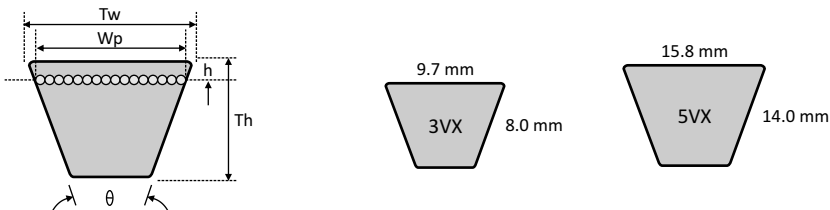

Narrow Section

Section	Dimensions			Recommended Minimum Pulley Diameter (mm)	Manufacturing Range	
	Tw (mm)	Th (mm)	Angle (Degrees)		Min (inch / mm)	Max (inch / mm)
AG-3VX	9.7	8.0	38	56	21.5 / 200	550 / 5100
AG-5VX	15.8	14.0	38	112	21.5 / 200	550 / 5100