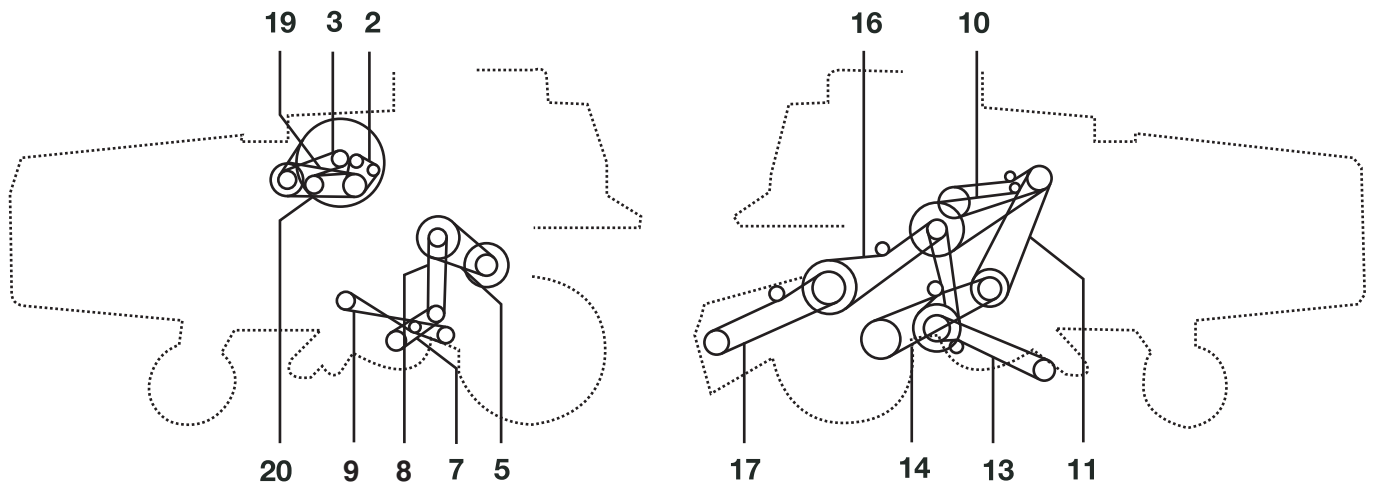

Belt No.		No. of Belts	OEM Part No.	PIX Part No.
2	Alternator And Waterpump Drive (ford Engine)	1	80443634	A-80443634
2	Alternator And Waterpump Drive (mercedes Engine)	1	80444045	A-80444045
3	Fan Drive	1	80427455	A-80427455
5	Drum Drive Variable Speed	1	80336784	A-80336784
7	Fan Drive	1	80230057	A-80230057
8	Fan Drive	1	80395955	A-80395955
9	Straw Walker Drive	1	80431784	A-80431784
10	Beater Drive	1	80447031	A-80447031
13	Elevator Bottom Auger (grain)	1	80422731	A-80422731
15	Eccentric Shaft Drive	1	80387469	A-80387469
16	Straw Elevator Drive	1	80066232	A-80066232
16	Straw Elevator Drive	1	80424563	A-80424563
17	Header Drive	2	80394426	A-80394426
18	Rotary Dust Screen Drive	1	80422441	A-80422441
19	Intermediate Shaft - Dust Screen Drive	1	80427456	A-80427456
20	Hydraulic Pump Drive	1	80393519	A-80393519
21	Intermediate Shaft	1	80447041	A-80447041