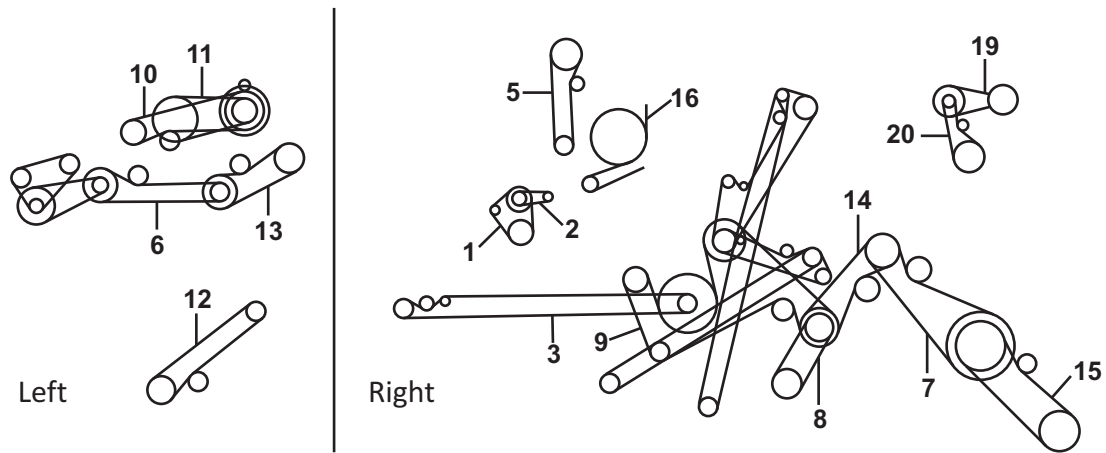

CASE INTL. HARVESTER 1400 US EDITION (20715 -...)1440E

Belt No.		No. of Belts	OEM Part No.	PIX Part No.
1	ALTERNATOR, FAN AND WATERPUMP DRIVE	2	537072R92	A-537072R92
2	AIR CONDITIONING COMPRESSOR DRIVE	1	874097C1	A-874097C1
3	STRAW SPREADER DRIVE	1	196371C1	A-196371C1
5	STRAW CHOPPER DRIVE	1	181012C1	A-181012C1
6	UNLOADING AUGER DRIVE	1	191290C1	A-191290C1
7	FEEDER DRIVE	1	192738C1	A-192738C1
8	CLEANING FAN DRIVE	1	195396C2	A-195396C2
9	ELEVATOR DRIVE UNIT	1	186509C2	A-186509C2
10	SEPARATOR DRIVE	1	191241C3	A-191241C3
11	ROTOR VARIATOR DRIVE	1	244420A1	A-244420A1
12	REEL DRIVE PUMP WITHOUT ROCK TRAP	1	197414C2	A-197414C2
12	REEL DRIVE PUMP WITH ROCK TRAP	1	1315315C1	A-1315315C1
12	REEL DRIVE PUMP WITHOUT ROCK TRAP	1	197411C1	A-197411C1
13	AUXILIARY PUMP DRIVE	1	191288C3	A-191288C3
14	FAN JACKSHAFT DRIVE	1	191305C1	A-191305C1
15	FEEDER JACKSHAFT DRIVE	1	1313095C2	A-1313095C2
15	FEEDER JACKSHAFT DRIVE	1	1313097C3	A-1313097C3
16	CLEANING UNIT DRIVE WITH STRAW CHOPPER	1	181055C1	A-181055C1
19	FAN JACKSHAFT DRIVE	1	181359C1	A-181359C1
20	FAN JACKSHAFT SLOW SPEED	1	610521R1	A-610521R1