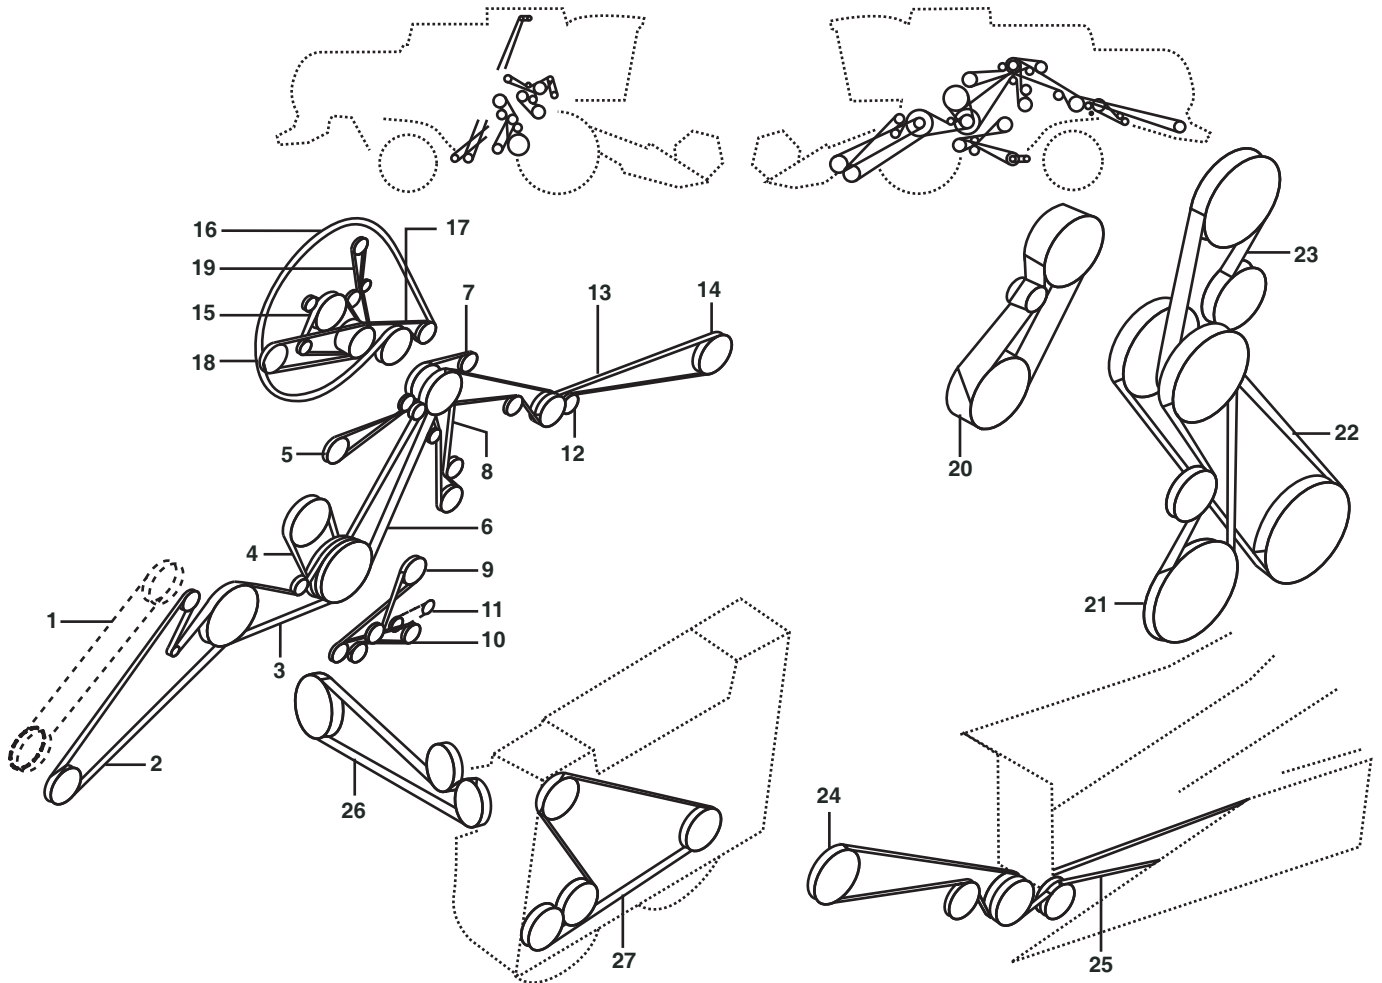

Belt No.		No. of Belts	OEM Part No.	PIX Part No.
2	Straw Elevator Drive, 2HB	1	84981586	A-84981586
2	Straw Elevator Drive, 3HB	1	84991234	A-84991234
3	Header Drive Engaging Idler 2HB Only	1	84446792	A-84446792
3	Header Drive Engaging Idler 3HB Only	1	89817374	A-89817374
4	Drum Variator	1	84035748	A-84035748
5	Grain Tank Discharge	1	84462590	A-84462590
6	Main Drive	1	84993120	A-84993120
7	Hydrostatic Pump Drive	1	80427456	A-80427456
8	Hydrostatic Pump Drive	1	84607713	A-84607713
9	Straw Walker Drive	1	87521887	A-87521887
10	Grain Elevator Bottom Auger	1	80422731	A-80422731
12	Chaff Spreader	1	84790244	A-84790244
13	Chopper Drive	1	84075955	A-84075955
14	Chopper Drive	1	84076421	A-84076421
15	Drive, Rotary Screen & Fan	2	84061463	A-84061463
16	Drive, Rotary Screen & Fan	1	87374615	A-87374615
17	Alternator Drive	1	84817626	A-84817626
20	Drum Drive	1	84072772	A-84072772
20	Drum Drive, Rotation Speed Slow	1	84072815	A-84072815