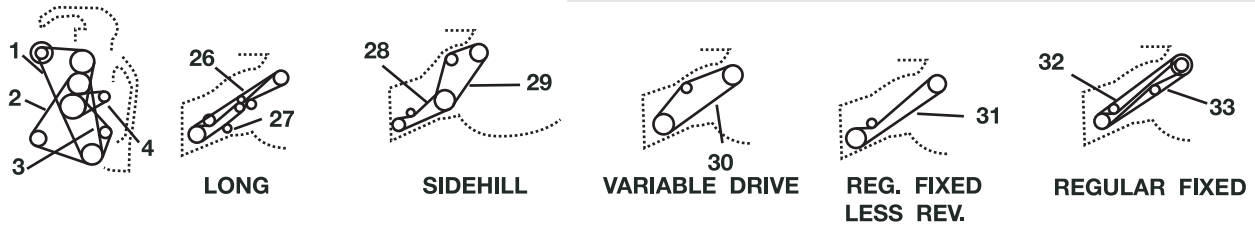

Belt No.		No. of Belts	OEM Part No.	PIX Part No.
0	Torque-sensing Countershaft Drive	1	H113749	A-H113749
0	Countershaft (upper) 2480 Mm	1	P49415	A-P49415
1	Alternator And Waterpump Drive	1	H79236	A-H79236
2	Rotary Screen Drive	1	H86273	A-H86273
3	Engine Fan Drive	1	H86272	A-H86272
4	Air Conditioning Compressor Drive (serial Nr. 600000 - ...)	1	H113565	A-H113565
4	Air Conditioning Compressor Drive (serial Nr. ... - 600001)	1	R71603	A-R71603
5	Straw Chopper Drive (rear)	1	H103344	A-H103344
6	Straw Chopper Drive	1	H101436	A-H101436
7	Countershaft 2650 Mm (lower)	1	E60212	A-E60212
8	Cylinder - 3-banded (n=315 To 830 Rpm) (serial Nr. - ... - 551900)	1	H96423	A-H96423
8	Cylinder - 3-banded (serial Nr. ... - 551900)	1	H96408	A-H96408
8	Cylinder - 4-banded (optional) (serial Nr. 551899 - ...)	1	H96422	A-H96422
8	Cylinder - 4-banded (standard) (serial Nr. 551899 - ...)	1	H110375	A-H110375
9	Rotary Screen Drive	1	H86259	A-H86259
10	Tailings Auger Drive	1	H118730	A-H118730
11	Shoe Supply Augers	1	H77010	A-H77010
12	Beater (100 % Beater Speed)	1	H96414	A-H96414
12	Beater (150 % Beater Speed)	1	H101469	A-H101469
13	Clean Grain Elevator Countershaft	1	H27433	A-H27433
14	Countershaft (secondary)	1	H81222	A-H81222
14	Countershaft (secondary)	1	H110300	A-H110300
15	Clean Grain Elevator And Loading	1	H77766	A-H77766
17	Unloading Auger Drive	2	AH96300	A-AH96300
18	Multi-groove Separator Drive	1	H108175	A-H108175