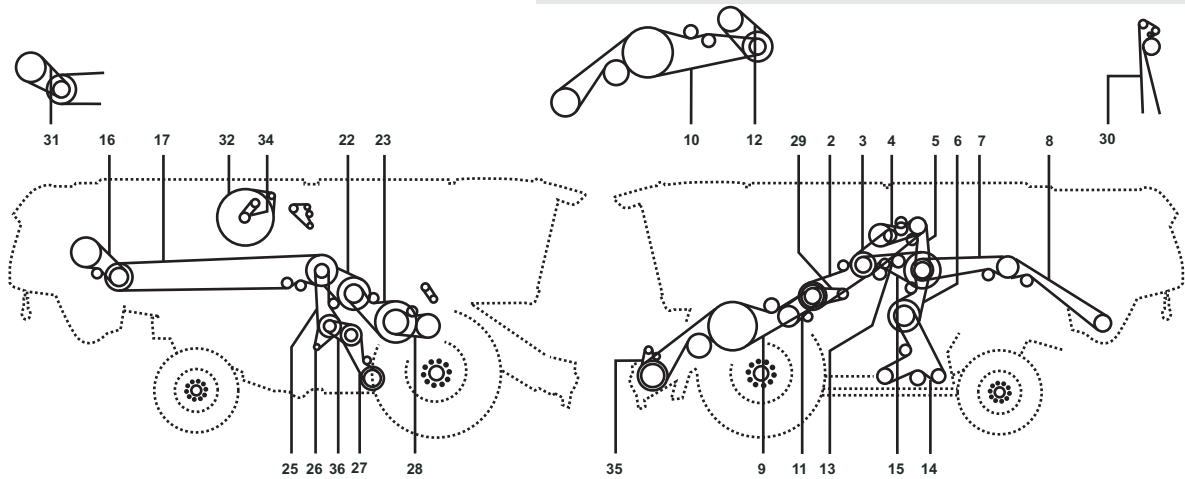

CLAAS LEXION 570

Belt No.		No. of Belts	OEM Part No.	PIX Part No.
2	Cutterbar Drive, 1ste Stage	1	644892.0	A-644892.0
3	Threshing Mechanism Drive	1	667452.1	A-667452.1
4	Discharge Drive Grain Tank	1	667250.0	A-667250.0
5	Chopper Drive - 1st Stage	1	667958.3	A-667958.3
6	Sieve Pan Drive - 2nd Stage (From Nr. 58500163-58500093-107)	1	644902.0	A-644902.0
6	To Nr. 58500092 -nr. 58500108-162	1	667252.0	A-667252.0
7	Chopper Drive - 2nd Stage	1	061700.1	A-061700.1
8	Chopper Drive - 3rd Stage	1	628978.0	A-628978.0
9	Cutterbar Drive, 2nd Stage W/o Variable Speed Drive	2	667454.0	A-667454.0
10	Cutterbar Drive, 3rd Stage With Variable Speed Drive	2	667551.1	A-667551.1
11	Synchronous Drive	1	667249.0	A-667249.0
12	Cutterbar Drive With Variable Speed Drive	1	667530.1	A-667530.1
13	Chaff Spreader Drive	1	746508.1	A-746508.1
14	Cleaning-3rd Stage (Nr. 58500163-58500093-107)	1	756466.0	A-756466.0
14	Cleaning (to Nr. 58500092 - Nr. 58500108-162)	1	667651.0	A-667651.0
15	Cleaning - 1st Stage	1	644209.0	A-644209.0
16	Hybrid Drive - 2nd Stage (from Nr. 58500163)	1	628792.0	A-628792.0
16	Hybrid Drive - 2nd Stage (up To Nr. 58500162)	1	749895.0	A-749895.0
17	Hybrid Drive - 1st Stage	1	749886.1	A-749886.1
22	Drum Drive Variable Speed	1	667248.0	A-667248.0
23	Drum Drive	1	176442.1	A-176442.1
25	Fan Drive (from Nr. 58500163-nr. 58500093-107)	1	667957.0	A-667957.0
25	Fan Drive (to Nr. 58500092 -nr. 58500108-162)	4	746506.0	A-746506.0
26	Suction Blower (from Nr. 58500163-nr. 58500093-107)	1	667367.0	A-667367.0
26	Suction Blower (to Nr. 58500092-nr. 58500108-162)	1	644781.0	A-644781.0
27	Fan Drive Variable Speed (from Nr. 58500163-Nr. 58500093-107)	1	744785.0	A-744785.0
27	Fan Drive Variable Speed (to Nr. 58100092 - Nr. 58500108-162)	1	667457.0	A-667457.0
28	Pre-drum Drive	1	667251.1	A-667251.1
29	Hydraulic Reel Pump Drive	1	829094.0	A-829094.0
30	Straw Spreader Drive	1	539443.0	A-539443.0
31	Hybrid Drive - 2nd Stage (from Nr. 58500163)	1	744965.0	A-744965.0
31	Hybrid Variable Speed Drive (up To Nr. 58500162)	1	667248.0	A-667248.0
32	Radiator Screen - 2nd Stage	1	545689.0	A-545689.0
34	Fan Drive (from Nr. 58500253)	1	628964.1	A-628964.1
34	Fan Drive (up To Nr. 58500252)	1	743910.1	A-743910.1
35	Suction Blower E.-channel	1	765985.0	A-765985.0
36	From Nr. 58500163-nr. 58500093-107	1	628847.1	A-628847.1