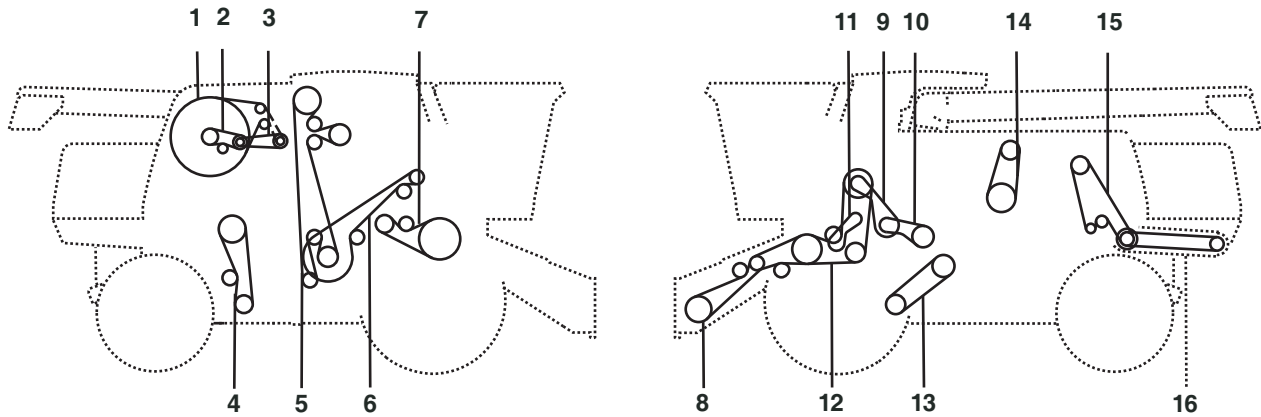

JOHN DEERE T550 - T560 (EUROPEAN EDITION)

Belt No.		No. of Belts	OEM Part No.	PIX Part No.
1	-	1	H175628	A-H175628
2	-	1	H174455	A-H174455
3	-	1	H146636	A-H146636
4	-	1	Z59557	A-Z59557
5	-	1	H141166	A-H141166
6	-	1	H128010	A-H128010
7	-	1	H115881	A-H115881
8	-	1	H176766	A-H176766
8	For Hillmaster Only	1	H202821	A-H202821
8	-	1	HXE12426	A-HXE12426
8	-	1	HXE12427	A-HXE12427
9	For N=450 Rpm - 3 Grooves	1	Z103844	A-Z103844
10	For N=900 Rpm - 2 Grooves	1	Z103845	A-Z103845
11	-	1	H139963	A-H139963
12	-	1	H176765	A-H176765
12	-	1	H177383	A-H177383
13	-	1	H152146	A-H152146
14	-	2	AH158880	A-AH158880
15	-	1	H177177	A-H177177
16	For Corn	1	H177178	A-H177178
16	-	1	Z59286	A-Z59286