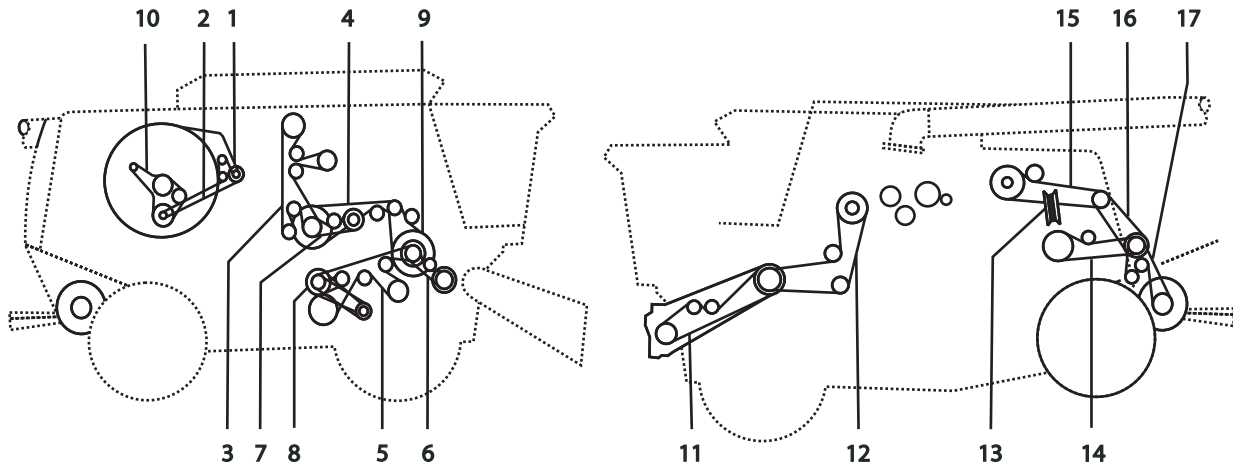

JOHN DEERE 9650 STS - 9750 STS

Belt No.		No. of Belts	OEM Part No.	PIX Part No.
1		1	H206807	A-H206807
2		1	H157104	A-H157104
3		1	H218645	A-H218645
4		1	H154723	A-H154723
5		1	H166759	A-H166759
5		1	H175587	A-H175587
6		1	H201821	A-H201821
6		1	H221732	A-H221732
6		1	H221731	A-H221731
7		1	H154731	A-H154731
8		1	H165072	A-H165072
9		2	AH150678	A-AH150678
11		1	H205169	A-H205169
11		1	H157732	A-H157732
11		1	H205169	A-H205169
11		1	H157732	A-H157732
11		1	H218726	A-H218726
12		1	H156541	A-H156541
12		1	H156796	A-H156796
13		1	H221498	A-H221498
14		1	H168301	A-H168301
15		2	AH160080	A-AH160080
16		1	HXE15671	A-HXE15671
17		1	H157523	A-H157523
17		1	H201571	A-H201571
17		1	H201571	A-H201571