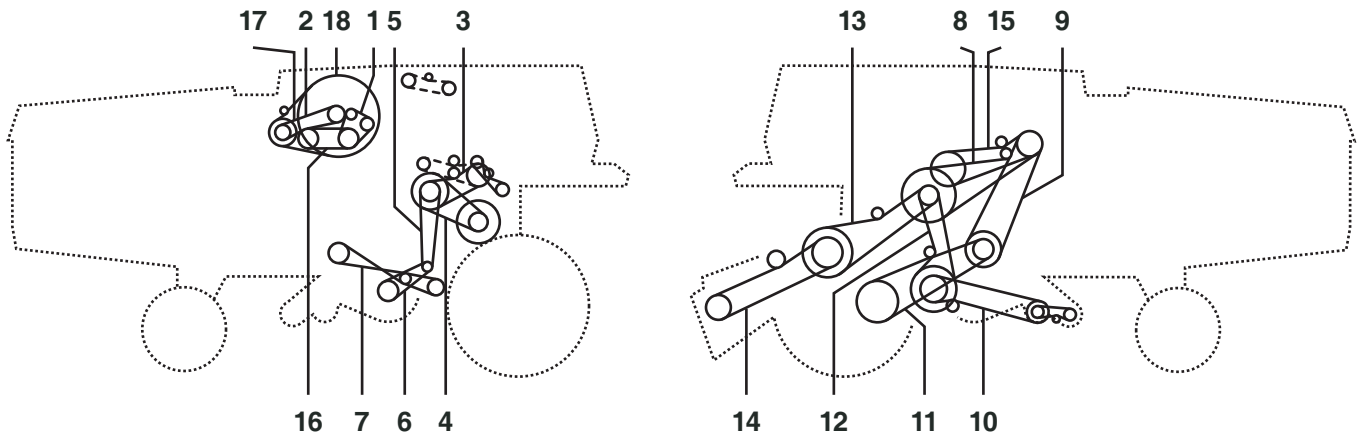

Belt No.		No. of Belts	OEM Part No.	PIX Part No.
1	Transmission (ford)	1	80443634	A-80443634
1	Transmission (mercedes)	1	80444045	A-80444045
1	Transmission Aifo (fiat)	2	80443636	A-80443636
2	Hydraulic Pump Drive	1	80393519	A-80393519
3	Grain Tank Unloading Auger Drive	1	80422725	A-80422725
4	Drum Vari - Drive	1	80336784	A-80336784
5	Fan Vari - Drive	1	80230057	A-80230057
6	Fan Vari - Drive	1	80395955	A-80395955
7	Eccentric And Straw Walker Drive	1	80431784	A-80431784
8	Main Drive	1	80422281	A-80422281
8	Main Drive	1	80447031	A-80447031
9	Ground Speed Vari - Drive (upper)	1	80356024	A-80356024
10	Elevator Drive	1	80422731	A-80422731
11	Ground Speed Vari - Drive (lower), Standard Speed	1	80230077	A-80230077
11	Ground Speed Vari - Drive (lower), Standard Speed	1	80439129	A-80439129
11	Ground Speed Vari - Drive (lower), Low Speed	1	80354115	A-80354115
12	Eccentric Shaft Drive	1	80387469	A-80387469
13	Straw Elevator Drive	1	66232	A-66232
14	Header Drive	1	80330715	A-80330715
15	Intermediate Shaft Drive - Grain Tank, Bottom Auger	1	80447041	A-80447041
16	Intermediate Shaft Drive, Fan & Rotary Dust Screen Drive	1	80427456	A-80427456
17	Radiator Fan Drive	1	80427455	A-80427455
18	Rotary Dust Screen Drive	1	80422441	A-80422441