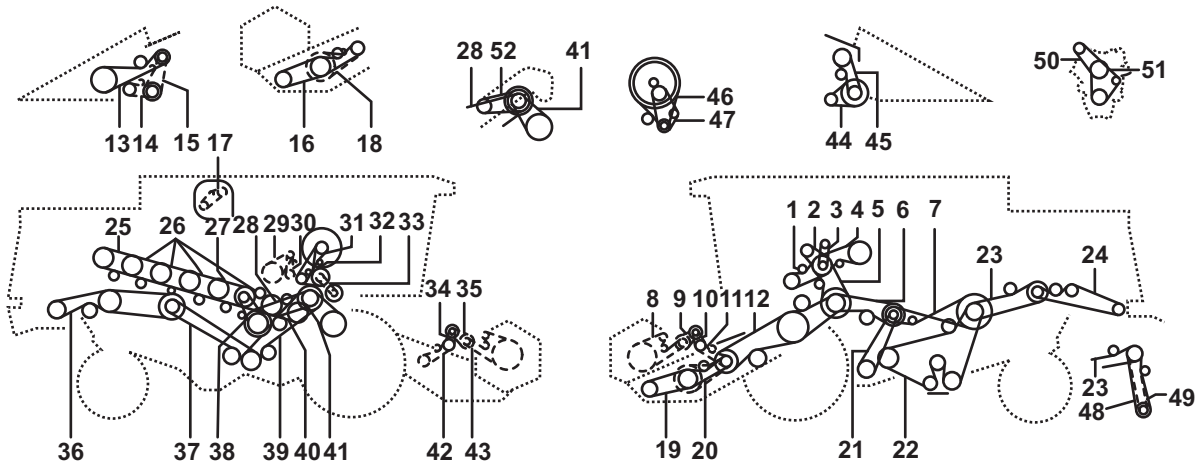

Belt No.		No. of Belts	OEM Part No.	PIX Part No.
34	From 6.0m Cutterbar	1	670224.1	A-670224.1
36	Chopper, Grain	1	061701.2	A-061701.2
36	Chopper, Corn	2	061872.0	A-061872.0
37	Intermediate Drive li Chopper	1	061700.1	A-061700.1
38	Intermediate Drive Separator Drum	1	603247.1	A-603247.1
39	Intermediate Drive l Chopper	1	061700.1	A-061700.1
40	1ste And 2nd Separator Drum	1	644014.1	A-644014.1
41	At N = 650 - 1500 Min-1 From No. 15900581	1	661429.0	A-661429.0
41	At N = 650 - 1500 Min-1 No. 15900311 - 15900580	1	644418.0	A-644418.0
41	To No. 15900310	1	628630.0	A-628630.0
41	At N = 500 - 1500 Min-1	1	661430.0	A-661430.0
41	At High - Low Speed Range Transmission From No. 15900581	1	661429.0	A-661429.0
41	At Drum Chain Drive	1	644418.0	A-644418.0
45	Rotor Drive From No. 15900371	1	680334.1	A-680334.1
46	Rotor Intermediate Drive From No. 15900371	1	661345.0	A-661345.0
47	Rotor Intermediate Drive From No. 15900371	1	661245.0	A-661245.0
48	For Chaff Spreader From No. 70910057 At 531 Min-1	1	501925.0	A-501925.0
48	For Chaff Spreader To No. 70910056 At 531 Min-1	1	802931.0	A-802931.0
49	For Chaff Spreader From No. 70910057 At 676 Min-1	1	687046.1	A-687046.1
49	For Chaff Spreader To No. 70910056 At 676 Min-1	1	750288.0	A-750288.0
50	For Alternator From No. 15900371	1	133640.0	A-133640.0
50	To No. 15900370	1	133528.0	A-133528.0
51	For Waterpump To No. 15900370	1	133630.1	A-133630.1
52	Radiator Concave Suction From No. 15900371	1	644448.0	A-644448.0