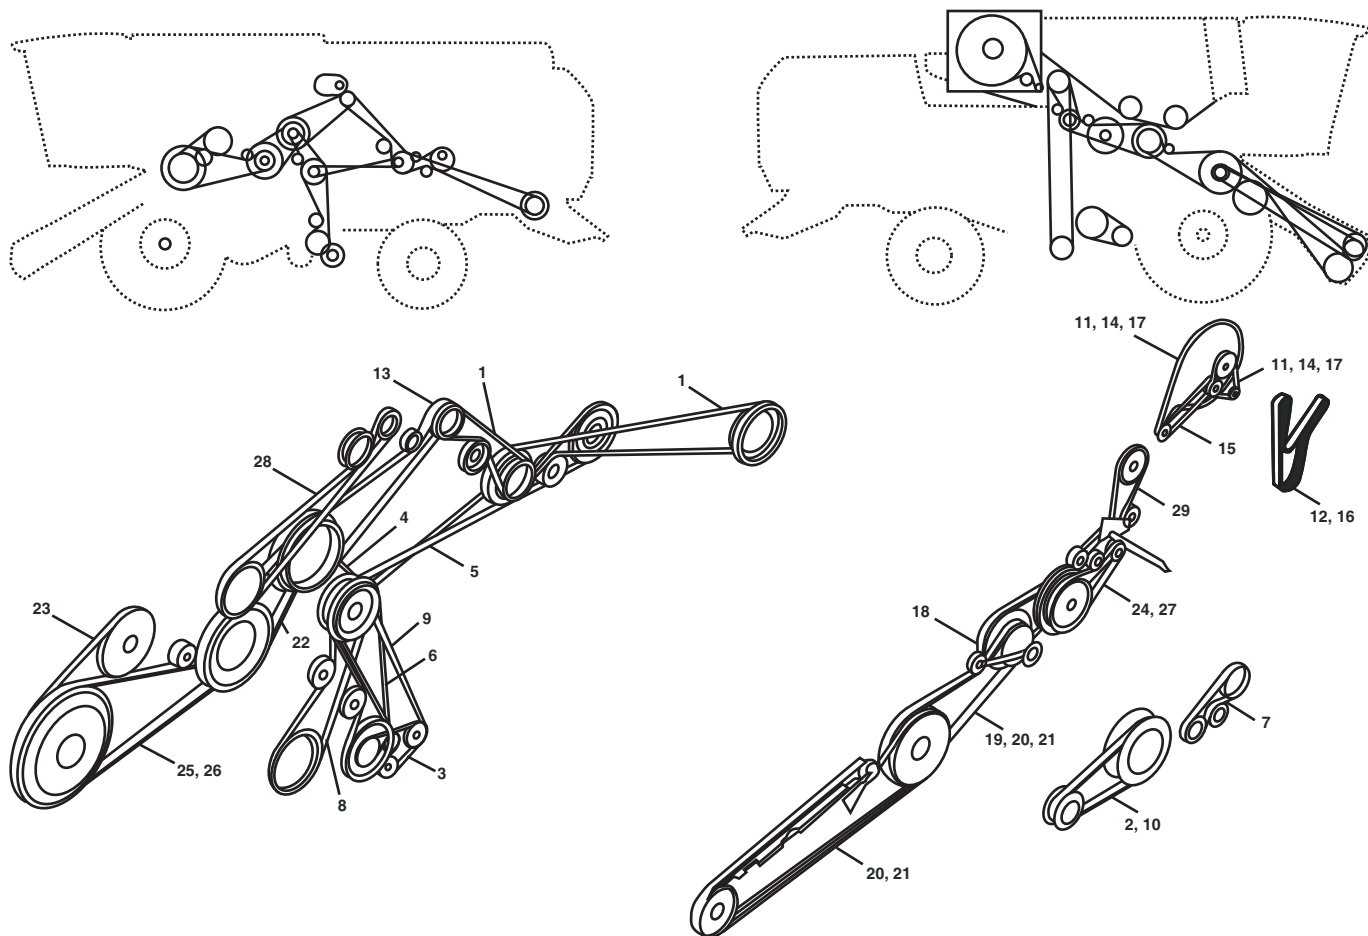

NEW HOLLAND CX 8070

Belt No.		No. of Belts	OEM Part No.	PIX Part No.
1A	Chopper Drive (bsn C723)	1	84075345	A-84075345
1A	Chopper Drive (asn D724)	1	84175581	A-84175581
1B	Chopper Drive (for Russia Only)	1	84075635	A-84075635
1B	Chopper Drive (bsn C723)	1	87339998	A-87339998
1B	Chopper Drive (asn D724)	1	84175580	A-84175580
2	Grass Seed Equip., Accessory, For Self-levelling Only	1	84023277	A-84023277
2	Grass Seed Equip., Accessory, For Fixed Shoe Only	1	84023278	A-84023278
3	Shaker Shoe Drive - Self-levelling	2	84056913	A-84056913
4	Intermediate Shaft For Cleaning Drive, With Slope Compensation	1	84057392	A-84057392
5	Straw Walker Drive (4hb)	1	84057482	A-84057482
6	Shaker Shoe And Tailings Elevator Drive, With Slope Compensation	1	84057874	A-84057874
7	Tailings Elevators, Bottom Auger (right Hand)	2	84058339	A-84058339
8	Shaker Shoe Drive, Fixed Shoe, Without Slope Compensation	1	84432785	A-84432785
9	Tailings Elevator Drive, Fixed Shoe, Without Slopecompensation	1	84435035	A-84435035
10	Fan Vari-drive For Self-levelling Only	1	84817627	A-84817627
10	Fan Vari-drive For Fixed Shoe Only	1	919739	A-919739
11	Drive, Rotary Screen And Fan(bsn C599)	1	84057085	A-84057085