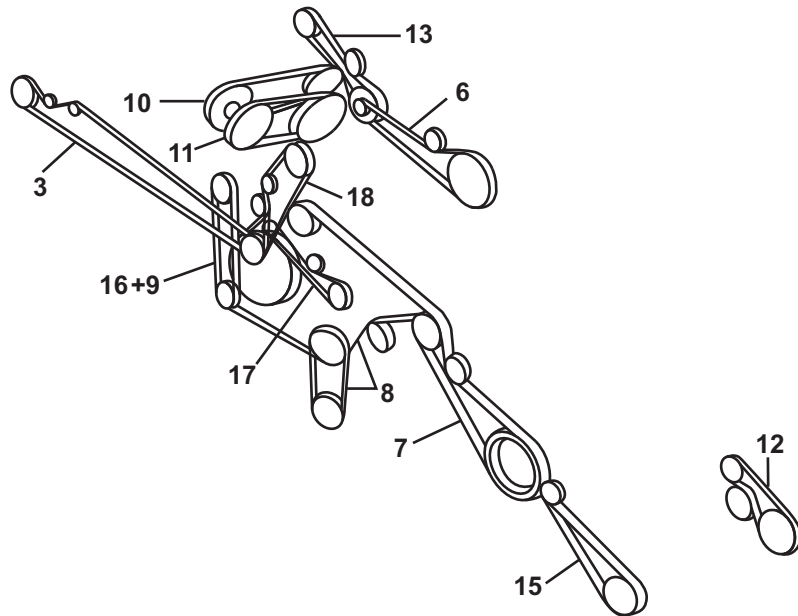

Belt No.		No. of Belts	OEM Part No.	PIX Part No.
1	Alternator, Fan and Waterpump Drive	1	130724C91	A-130724C91
2	Air Conditioning Compressor Drive	1	280210C2	A-280210C2
2	Air Conditioning Compressor Drive	1	874097C1	A-874097C1
3	Straw Spreader Drive	1	589622R1	A-589622R1
5	Straw Chopper Drive	1	182945C1	A-182945C1
6	Unloading Auger Drive	1	195143C1	A-195143C1
7	Feeder Drive	1	186509C2	A-186509C2
7	Feeder Drive	1	186377C1	A-186377C1
8	Cleaning Fan Drive	1	599060R1	A-599060R1
9	Elevator Drive Unit	1	183049C1	A-183049C1
10	Separator Drive	1	191241C3	A-191241C3
11	Rotor Variator Drive	1	1302174C1	A-1302174C1
12	Reel Drive Pump	1	197414C2	A-197414C2
13	Auxiliary Pump Drive	1	191288C3	A-191288C3
15	Feeder Jackshaft Drive	1	197412C1	A-197412C1
16	Cleaning Unit Drive With Straw Chopper	1	186509C2	A-186509C2
18	Elevator Drive Grain	1	182619C1	A-182619C1
18	Elevator Drive Grain	1	181433C1	A-181433C1