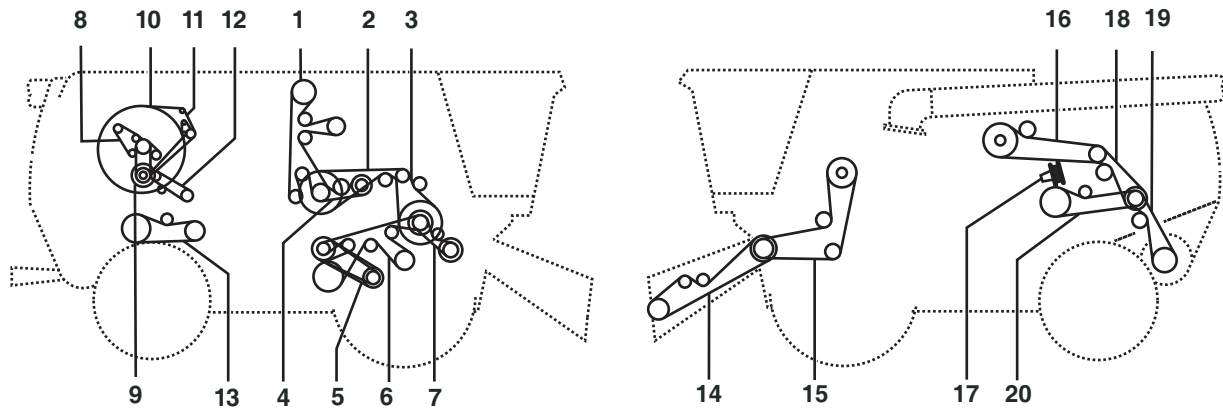

JOHN DEERE S670 - S670 HILLMASTER

Belt No.		No. of Belts	OEM Part No.	PIX Part No.
1	Clean Grain Elevator	1	H223230	A-H223230
2	Powershaft To Elevator Jackshaft	1	H154723	A-H154723
3	Powershaft To Feed Accelerator Jackshaft	2	AH150678	A-AH150678
4	Tailings Elevator	1	H154731	A-H154731
5	Cleaning Fan (standard Speed)	1	HXE15594	A-HXE15594
6	Shoe, Conveyor Auger, Fanshaft	1	H175587	A-H175587
7	Feed Accelerator - High Speed - High Capacity - 520/1000rpm	1	H230230	A-H230230
7	Feed Accelerator - Slow Speed - High Capacity - 320/790 Rpm	1	H221732	A-H221732
7	Feed Accelerator - Standard Speed - High Capacity - 440/800 Rpm	1	H236472	A-H236472
8	Engine Alternator Drive - 9,0l	1	H238822	A-H238822
10	Rotary Screen Drive (engine Side)	1	H238867	A-H238867
11	Rotary Screen Drive (screen Side)	1	H221273	A-H221273
12	Vacuum Fan Drive - 9,0l- Lower	1	HXE24086	A-HXE24086
12	Vacuum Fan Drive - 9,0l- Upper	1	HXE24085	A-HXE24085
13	Retresher Tailings	1	H240895	A-H240895
14	Fixed Feeder House - Variable	1	H220911	A-H220911
14	Fixed Feeder House (5 Speed)	1	H229019	A-H229019
14	Fixed Feeder House (heavy Duty & High Torque)	1	H174885	A-H174885
15	E-clutch To Feeder House (heavy Duty)	1	H156541	A-H156541
15	Feeder House (5 Speed)	1	H229018	A-H229018
16	Unloading Drive	2	AH160080	A-AH160080
17	Rotor Drive (heavy Duty - Large Sheave)	1	H208431	A-H208431
17	Rotor Drive (heavy Duty - Large Sheave)	1	HXE46027	A-HXE46027
18	Pto To Straw Chopper Jackshaft - 9,0l XFC	1	H241000	A-H241000
18	Pto To Straw Chopper Jackshaft	1	H241230	A-H241230
19	Straw Chopper Jackshaft To Straw Chopper - Fc	1	H241212	A-H241212
19	Straw Chopper Jackshaft To Straw Chopper - XFC	1	H240974	A-H240974
19	Straw Chopper Jackshaft To Straw Chopper - XFC	1	H240972	A-H240972
20	Discharge Beater	2	AH236689	A-AH236689