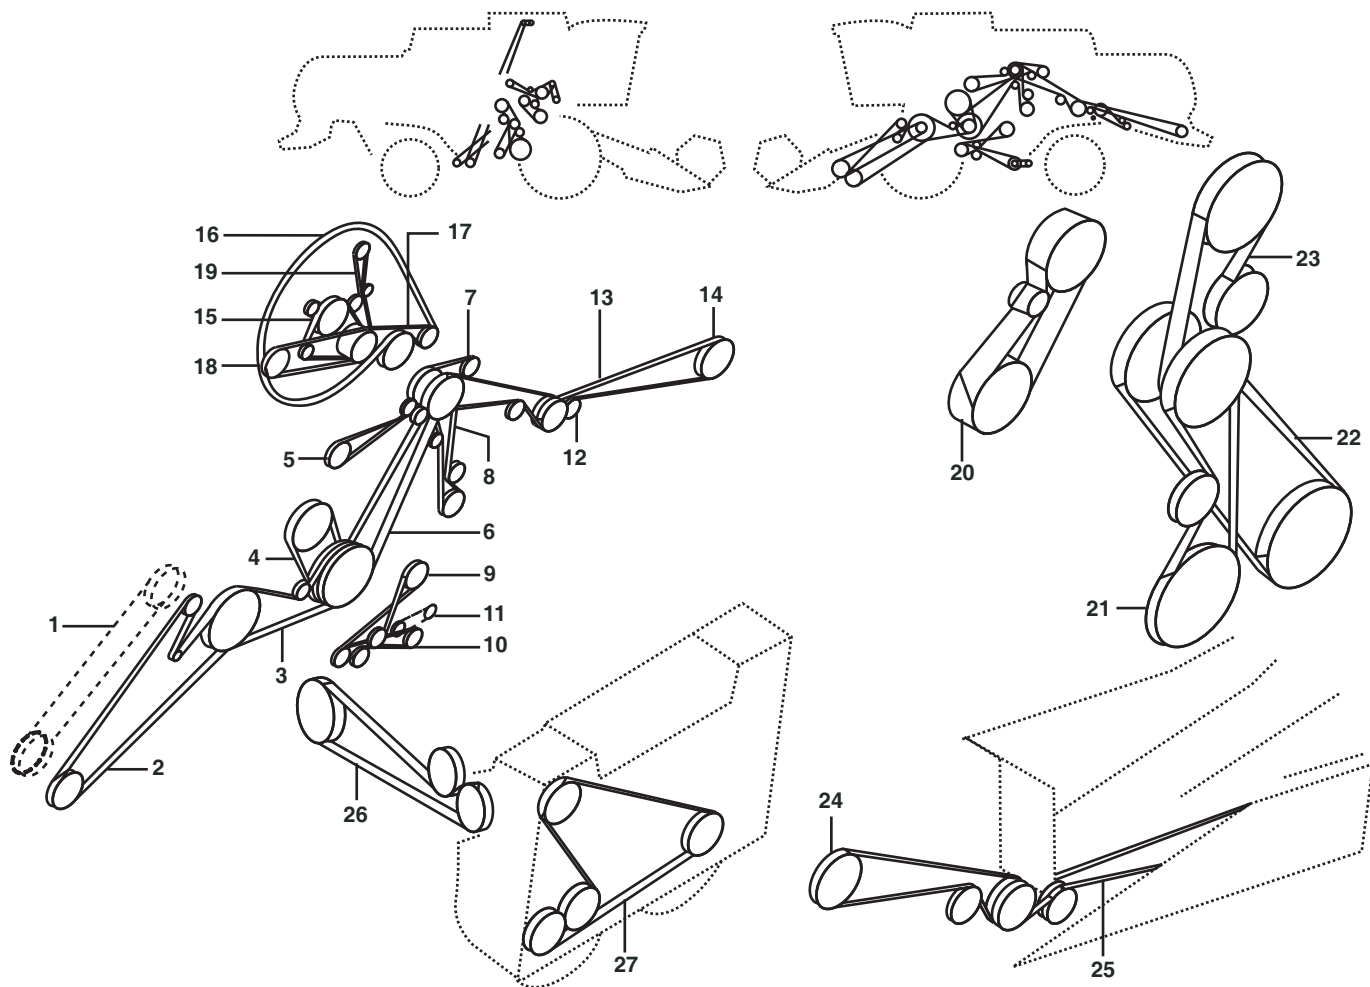

Belt No.		No. of Belts	OEM Part No.	PIX Part No.
2	Straw Elevator Drive, 2hb	1	84981586	A-84981586
2	Straw Elevator Drive, 3hb	1	84991234	A-84991234
3	Header Drive Engaging idler 2hb Only	1	84446792	A-84446792
3	Header Drive Engaging idler 3hb Only	1	89817374	A-89817374
4	Drum Variator	1	84035748	A-84035748
5	Grain Tank Discharge	1	84462590	A-84462590
5	Rotary Screen Drive And Fan	1	747177	A-747177
6	Main Drive	1	84993120	A-84993120
7	Hydrostatic Pump Drive	1	80427456	A-80427456
8	Hydrostatic Pump Drive	1	84607712	A-84607712
9	Straw Walker Drive	1	87521887	A-87521887
9	Grass Seed Equipment	1	84452153	A-84452153
10	Grain Elevator Bottom Auger	1	80422731	A-80422731
12	Chaff Spreader	1	84790244	A-84790244
13	Chopper Drive	1	84075955	A-84075955
14	Chopper Drive	1	84076421	A-84076421
15	Drive, Rotary Screen And Fan	2	84061463	A-84061463
16	Drive, Rotary Screen And Fan	1	87374615	A-87374615
17	Alternator Drive	1	84817626	A-84817626