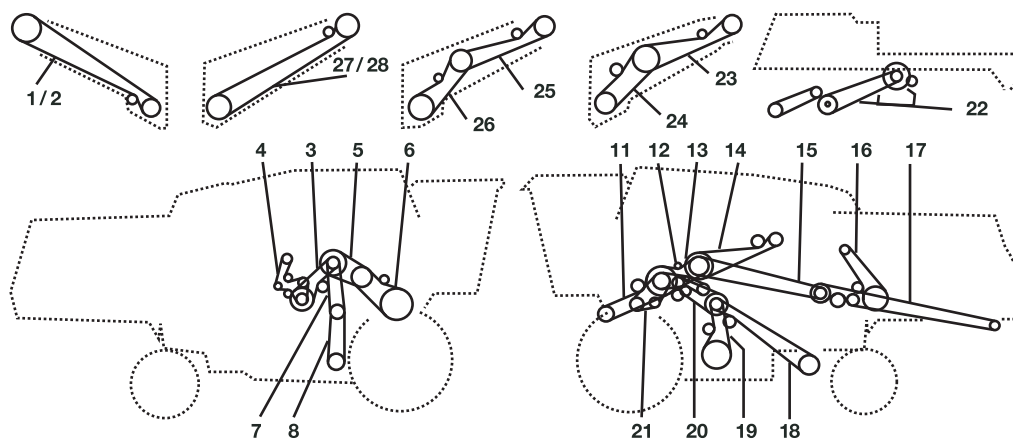

JOHN DEERE 2054 - 2056 - 2058

Belt No.		No. of Belts	OEM Part No.	PIX Part No.
1	-	1	Z54406	A-Z54406
1	-	1	Z55801	A-Z55801
1	-	1	Z61151	A-Z61151
2	-	1	Z58752	A-Z58752
2	-	1	Z59419	A-Z59419
3	-	1	Z59556	A-Z59556
3	-	1	Z63005	A-Z63005
4	-	1	Z59557	A-Z59557
5	CYLINDER DRIVE	1	Z44936	A-Z44936
6	-	1	Z61858	A-Z61858
7	-	1	Z62110	A-Z62110
8	-	1	Z62111	A-Z62111
11	-	1	Z59344	A-Z59344
12	-	1	Z57084	A-Z57084
13	-	1	Z64912	A-Z64912
13	-	1	Z61150	A-Z61150
13	-	1	Z52909	A-Z52909
14	-	1	Z61857	A-Z61857
15	-	1	Z59286	A-Z59286
16	-	1	Z59114	A-Z59114
17	-	1	Z59342	A-Z59342
18	-	1	Z60135	A-Z60135
19	-	1	Z59322	A-Z59322
20	-	1	Z56959	A-Z56959
21	-	1	Z56421	A-Z56421
22	-	1	Z48212	A-Z48212
23	-	1	Z61152	A-Z61152
23	-	1	Z60931	A-Z60931
24	-	1	Z61154	A-Z61154
24	-	1	Z62211	A-Z62211
25	-	1	Z61152	A-Z61152
25	-	1	Z60931	A-Z60931
25	-	1	Z54807	A-Z54807
25	-	1	Z58751	A-Z58751
26	-	1	Z61153	A-Z61153
26	-	1	Z61827	A-Z61827