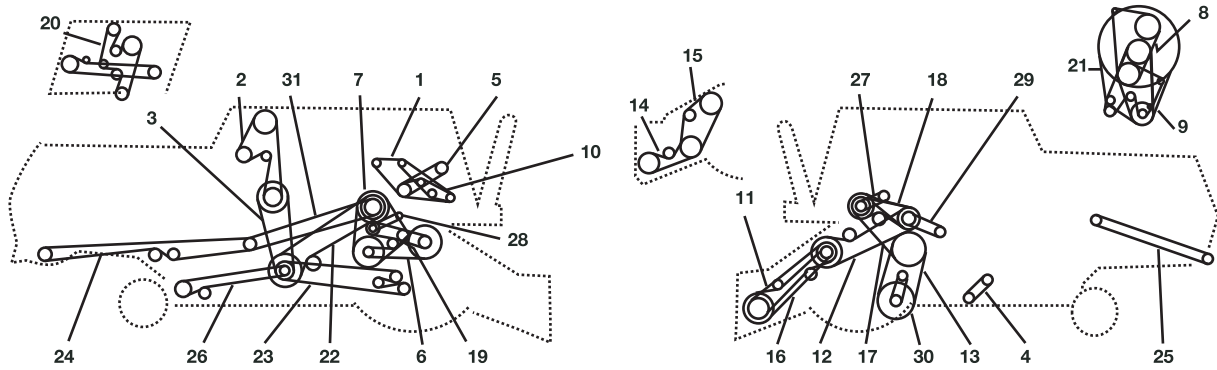

Belt No.		No. of Belts	OEM Part No.	PIX Part No.
1	Sickle Drive	1	856559	A-856559
1	Alternator & Waterpump Drive	1	H82724	A-H82724
1	Countershaft (primary)	2	AH75638	A-AH75638
2	U-joint Loading Auger	1	H23950	A-H23950
2	Sickle Drive	1	857862	A-857862
3	Clean Grain Elevator Countershaft	1	H27433	A-H27433
4	Cleaning Fan Drive	1	H108668	A-H108668
5	Air Conditioning Compressor Drive	1	H80896	A-H80896
5	Air Conditioning Compressor Drive (6600 Sidehill)	1	H87459	A-H87459
5	Air Conditioning Compressor Drive (6600 Sidehill)	1	R71603	A-R71603
6	Cylinder N=280-845 Rpm	3	AH80505	A-AH80505
6	Cylinder N=407-828 Rpm	3	AH80503	A-AH80503
6	Cylinder N=287-873 Rpm Slow Speed Inter. speed	1	H96423	A-H96423
7	Cylinder - Intermediate Shaft	1	H113749	A-H113749
8	Engine Fan 6404dh	1	H86271	A-H86271
8	Engine Fan 6329gh-02 And 6329dh-01	1	H86272	A-H86272
9	Engine Fan & rotary Screen Drive Shaft (6600 Sidehill)	1	H137207	A-H137207
11	Feeder Conveyor (regular Feeder House)	1	H77766	A-H77766
11	Feeder Conveyor (long Feeder House)	1	H125380	A-H125380
12	Platform & feeder House (upper)	1	H76030	A-H76030
12	Platform & feeder House Variable Speed (upper)	1	H23927	A-H23927
13	Hydrostatic Propulsion Drive (lower)	2	AH84633	A-AH84633
13	Hydrostatic Propulsion Drive (lower)	1	H88576	A-H88576
13	Propulsion Posi-torque (lower)	1	H75846	A-H75846
14	Platform Andcorn Head	3	AH76154	A-AH76154
14	Platform And Corn Head (6600 Sidehill)	3	AH89436	A-AH89436
15	Platform And Corn Head Middle Variable	1	P46553	A-P46553
15	Platform And Corn Head Middle Variable	1	H84441	A-H84441
16	Platform And Feeder House (lower) Regular	1	H77765	A-H77765
16	Platform And Feeder House (lower) Long	1	H79796	A-H79796
17	Hydrostatic Propulsion Drive (upper)	2	AH84633	A-AH84633
17	Propulsion Posi-torque (upper)	2	AH21301	A-AH21301
17	Hydrostatic Propulsion Drive (upper)	1	H88576	A-H88576
17	Propulsion Posi-torque (upper) (6600 Sidehill)	2	AH21301	A-AH21301
17	Propulsion Posi-torque (upper) (6600 Sidehill)	2	AH87127	A-AH87127